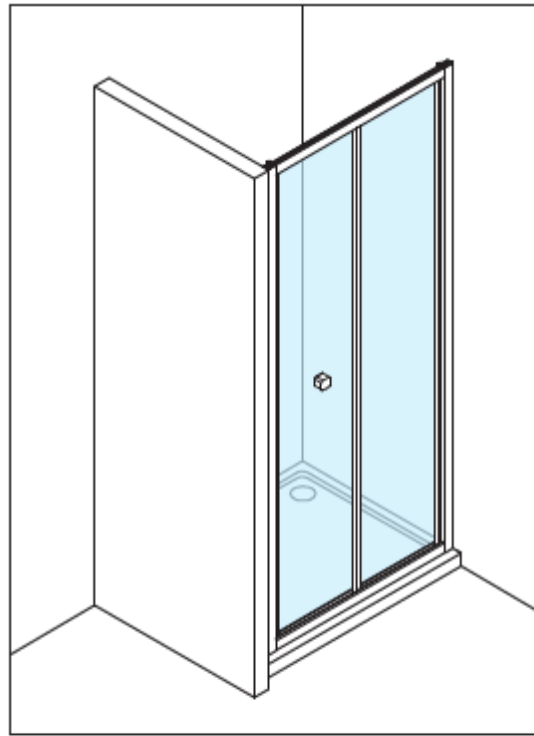

Measurements in millimetres mm

Information updated January 2020

Tel 0345 873 8840

crosswater[™]

CLEAR 6 BIFOLD DOOR

CABFSC0760

A		M4 *40mm Screw x 6
B		Wall Plug x 6
C		Handle x 1
D		Sleeve x 1
E		Cover x 3
F		Filler x 4

G		Waterproof strip x 2
H		Cover x 1
I		Cover x 1
J		Top Cap x 1
K		Top Cap x 1

AA		M4 *20mm Screw x 1
AB		Adjustment block x 1
AC		Top Cap x 1
AD		Top Cap(LH) x 1
AE		Top Cap(RH) x 1
AF		Filler x 2

Model	X (mm)	y (mm)
CABFSC0760	720~750	1950
CABFSC0800	760~790	1950
CABFSC0900	860~890	1950
CABFSC1000	960~990	1950