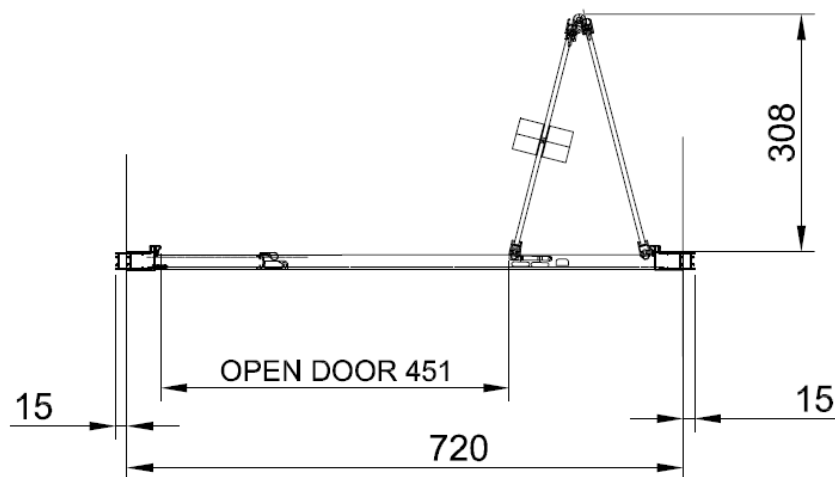

Measurements in millimetres mm

Information updated January 2020

Tel 0345 873 8840

crosswater[™]

CLEAR 6 BIFOLD DOOR

CABFSC0760

A		M4 *40mm Screw x 6
B		Wall Plug x 6
C		Handle x 1
D		Sleeve x 1
E		Cover x 3
F		Filler x 4

G		Waterproof strip x 2
H		Cover x 1
I		Cover x 1
J		Top Cap x 1
K		Top Cap x 1

AA		M4 *20mm Screw x 1
AB		Adjustment block x 1
AC		Top Cap x 1
AD		Top Cap(LH) x 1
AE		Top Cap(RH) x 1
AF		Filler x 2

Model	X (mm)	y (mm)
CABFSC0760	720~750	1950
CABFSC0800	760~790	1950
CABFSC0900	860~890	1950
CABFSC1000	960~990	1950