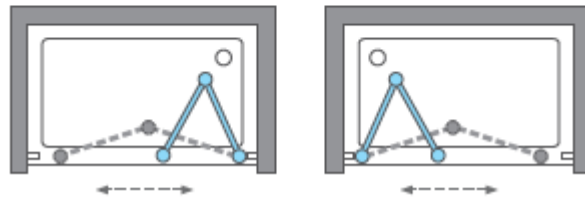

Measurements in millimetres mm

Information updated January 2020

Tel 0345 873 8840

crosswater[™]

CLEAR 6 BIFOLD DOOR

CABFSC0760

A		M4 *40mm Screw x 6
B		Wall Plug x 6
C		Handle x 1
D		Sleeve x 1
E		Cover x 3
F		Filler x 4

G		Waterproof strip x 2
H		Cover x 1
I		Cover x 1
J		Top Cap x 1
K		Top Cap x 1

AA		M4 *20mm Screw x 1
AB		Adjustment block x 1
AC		Top Cap x 1
AD		Top Cap(LH) x 1
AE		Top Cap(RH) x 1
AF		Filler x 2

Model	X (mm)	y (mm)
CABFSC0760	720~750	1950
CABFSC0800	760~790	1950
CABFSC0900	860~890	1950
CABFSC1000	960~990	1950