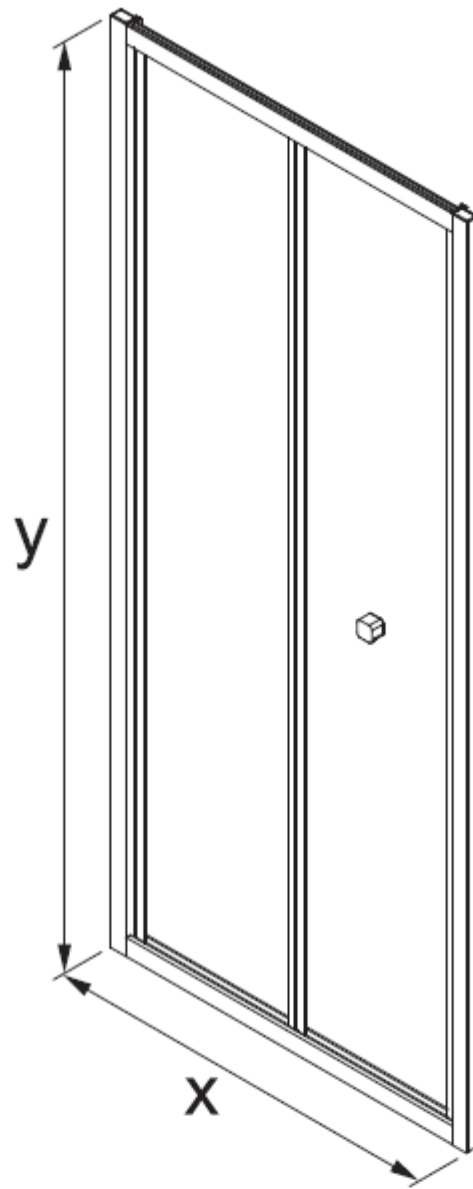

Measurements in millimetres mm

Information updated January 2020

Tel 0345 873 8840

crosswater[™]

CLEAR 6 BIFOLD DOOR

CABFSC0760

A		M4 *40mm Screw x 6
B		Wall Plug x 6
C		Handle x 1
D		Sleeve x 1
E		Cover x 3
F		Filler x 4

G		Waterproof strip x 2
H		Cover x 1
I		Cover x 1
J		Top Cap x 1
K		Top Cap x 1

AA		M4 *20mm Screw x 1
AB		Adjustment block x 1
AC		Top Cap x 1
AD		Top Cap(LH) x 1
AE		Top Cap(RH) x 1
AF		Filler x 2

Model	X (mm)	y (mm)
CABFSC0760	720~750	1950
CABFSC0800	760~790	1950
CABFSC0900	860~890	1950
CABFSC1000	960~990	1950