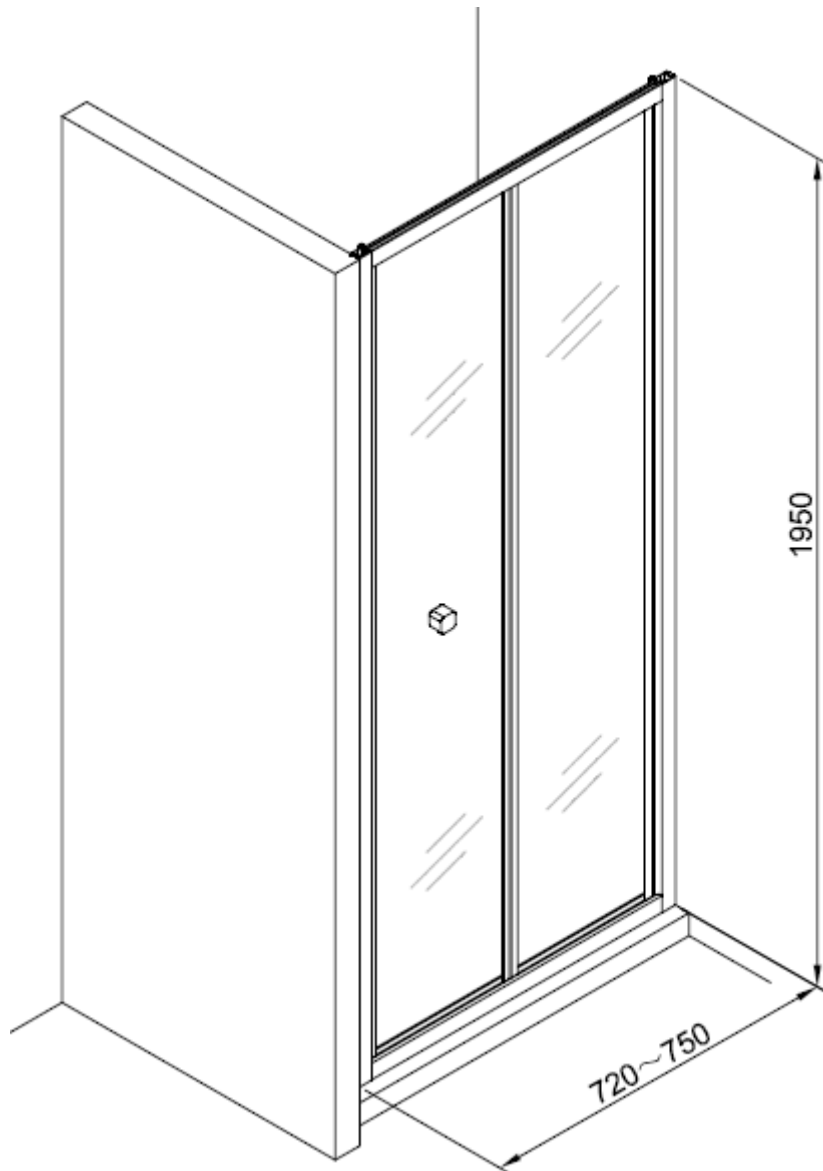

Measurements in millimetres mm

Information updated January 2020

Tel 0345 873 8840

crosswater[™]

CLEAR 6 BIFOLD DOOR

CABFSC0760

A		M4 *40mm Screw x 6
B		Wall Plug x 6
C		Handle x 1
D		Sleeve x 1
E		Cover x 3
F		Filler x 4

G		Waterproof strip x 2
H		Cover x 1
I		Cover x 1
J		Top Cap x 1
K		Top Cap x 1

AA		M4 *20mm Screw x 1
AB		Adjustment block x 1
AC		Top Cap x 1
AD		Top Cap(LH) x 1
AE		Top Cap(RH) x 1
AF		Filler x 2

Model	X (mm)	y (mm)
CABFSC0760	720~750	1950
CABFSC0800	760~790	1950
CABFSC0900	860~890	1950
CABFSC1000	960~990	1950