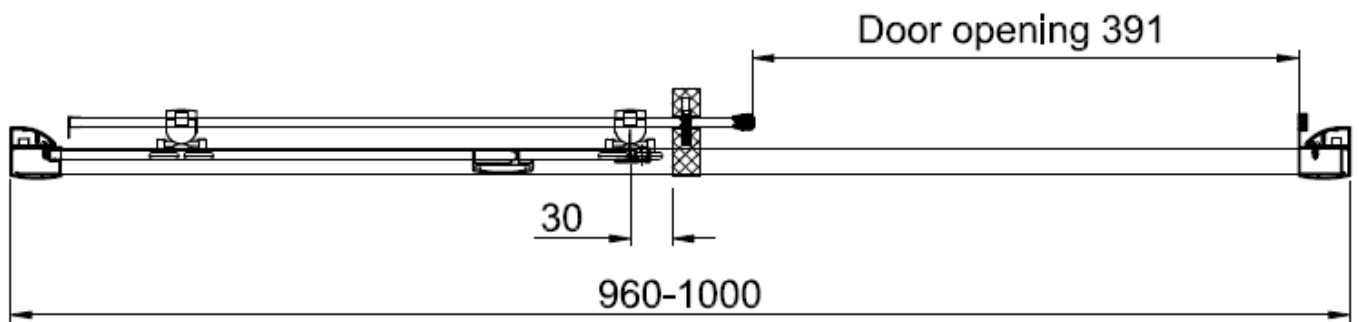

Code	Door Type	Door Height mm	Adjustment in alcove (mm) X	Side adjustment (mm) Y
KLSLSC1000	Sliding 1000	1900	960-1000	
KLSLSC1100	Sliding 1100	1900	1060-1100	
KLSLSC1200	Sliding 1200	1900	1160-1200	
KLSLSC1400	Sliding 1400	1900	1360-1400	
KLSLSC1500	Sliding 1500	1900	1460-1500	
KLSPSC0760	Side Panel 760	1900		730-750
KLSPSC0800	Side Panel 800	1900		770-790
KLSPSC0900	Side Panel 900	1900		870-890

CODE

KLSLSC1000

CODE

KLSLSC1100

CODE

KLSLSC1200

CODE

KLSLSC1400