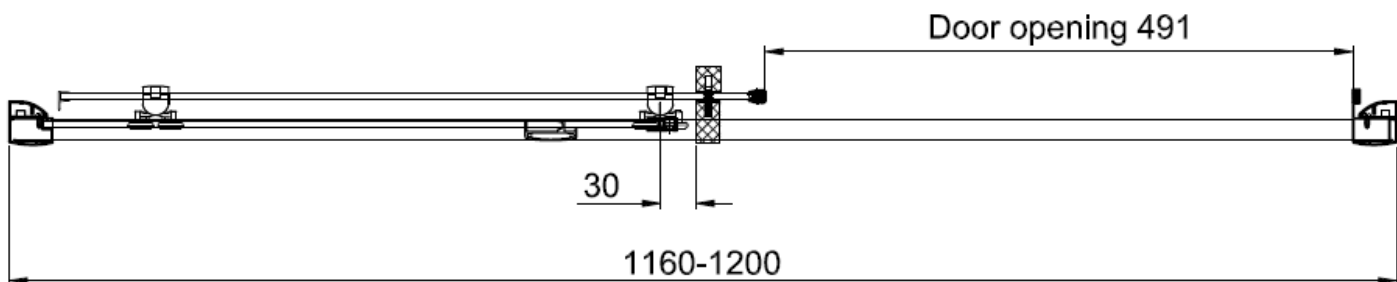

Code	Door Type	Door Height mm	Adjustment in alcove (mm) X	Side adjustment (mm) Y
KLSLSC1000	Sliding 1000	1900	960-1000	
KLSLSC1100	Sliding 1100	1900	1060-1100	
KLSLSC1200	Sliding 1200	1900	1160-1200	
KLSLSC1400	Sliding 1400	1900	1360-1400	
KLSLSC1500	Sliding 1500	1900	1460-1500	
KLSPSC0760	Side Panel 760	1900		730-750
KLSPSC0800	Side Panel 800	1900		770-790
KLSPSC0900	Side Panel 900	1900		870-890

CODE

KLSLSC1000

CODE

KLSLSC1100

CODE

KLSLSC1200

CODE

KLSLSC1400