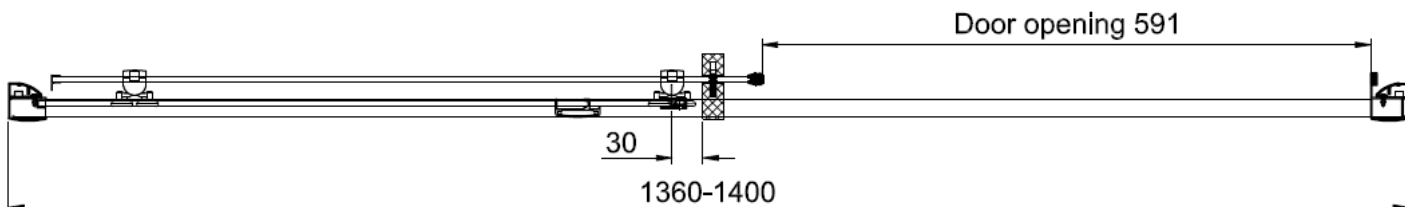

Code	Door Type	Door Height mm	Adjustment in alcove (mm) X	Side adjustment (mm) Y
KLSLSC1000	Sliding 1000	1900	960-1000	
KLSLSC1100	Sliding 1100	1900	1060-1100	
KLSLSC1200	Sliding 1200	1900	1160-1200	
KLSLSC1400	Sliding 1400	1900	1360-1400	
KLSLSC1500	Sliding 1500	1900	1460-1500	
KLSPSC0760	Side Panel 760	1900		730-750
KLSPSC0800	Side Panel 800	1900		770-790
KLSPSC0900	Side Panel 900	1900		870-890

CODE

KLSLSC1000

CODE

KLSLSC1100

CODE

KLSLSC1200

CODE

KLSLSC1400