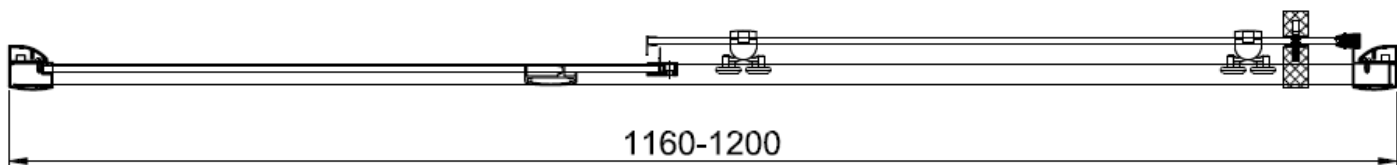

Code	Door Type	Door Height mm	Adjustment in alcove (mm) X	Side adjustment (mm) Y
KLSLSC1000	Sliding 1000	1900	960-1000	
KLSLSC1100	Sliding 1100	1900	1060-1100	
KLSLSC1200	Sliding 1200	1900	1160-1200	
KLSLSC1400	Sliding 1400	1900	1360-1400	
KLSLSC1500	Sliding 1500	1900	1460-1500	
KLSPSC0760	Side Panel 760	1900		730-750
KLSPSC0800	Side Panel 800	1900		770-790
KLSPSC0900	Side Panel 900	1900		870-890

CODE

KLSLSC1000

CODE

KLSLSC1100

CODE

KLSLSC1200

CODE

KLSLSC1400