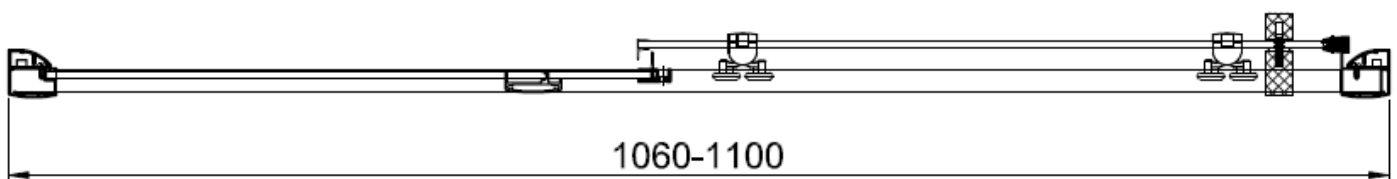

Code	Door Type	Door Height mm	Adjustment in alcove (mm) X	Side adjustment (mm) Y
KLSLSC1000	Sliding 1000	1900	960-1000	
KLSLSC1100	Sliding 1100	1900	1060-1100	
KLSLSC1200	Sliding 1200	1900	1160-1200	
KLSLSC1400	Sliding 1400	1900	1360-1400	
KLSLSC1500	Sliding 1500	1900	1460-1500	
KLSPSC0760	Side Panel 760	1900		730-750
KLSPSC0800	Side Panel 800	1900		770-790
KLSPSC0900	Side Panel 900	1900		870-890

CODE

KLSLSC1000

CODE

KLSLSC1100

CODE

KLSLSC1200

CODE

KLSLSC1400