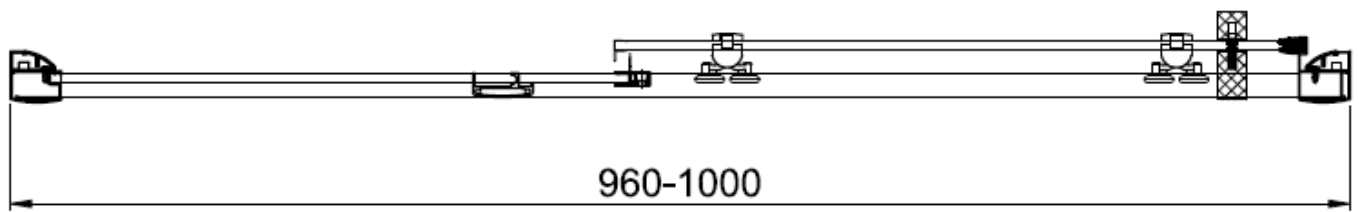

CODE

KLSLSC1000