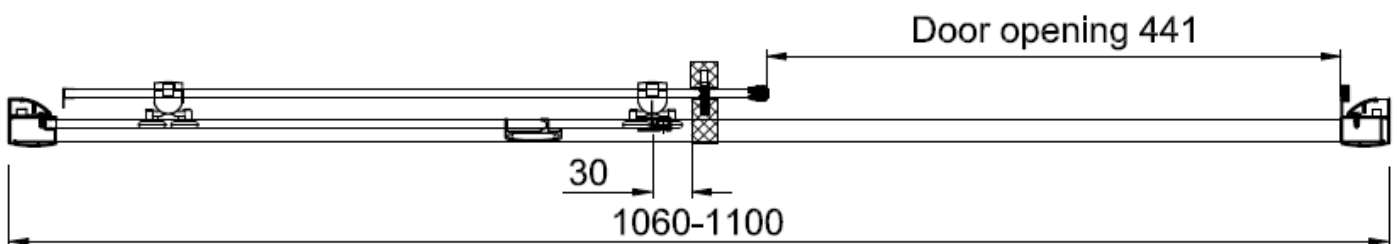

Code	Door Type	Door Height mm	Adjustment in alcove (mm) X	Side adjustment (mm) Y
KLSLSC1000	Sliding 1000	1900	960-1000	
KLSLSC1100	Sliding 1100	1900	1060-1100	
KLSLSC1200	Sliding 1200	1900	1160-1200	
KLSLSC1400	Sliding 1400	1900	1360-1400	
KLSLSC1500	Sliding 1500	1900	1460-1500	
KLSPSC0760	Side Panel 760	1900		730-750
KLSPSC0800	Side Panel 800	1900		770-790
KLSPSC0900	Side Panel 900	1900		870-890

CODE

KLSLSC1000

CODE

KLSLSC1100

CODE

KLSLSC1200

CODE

KLSLSC1400