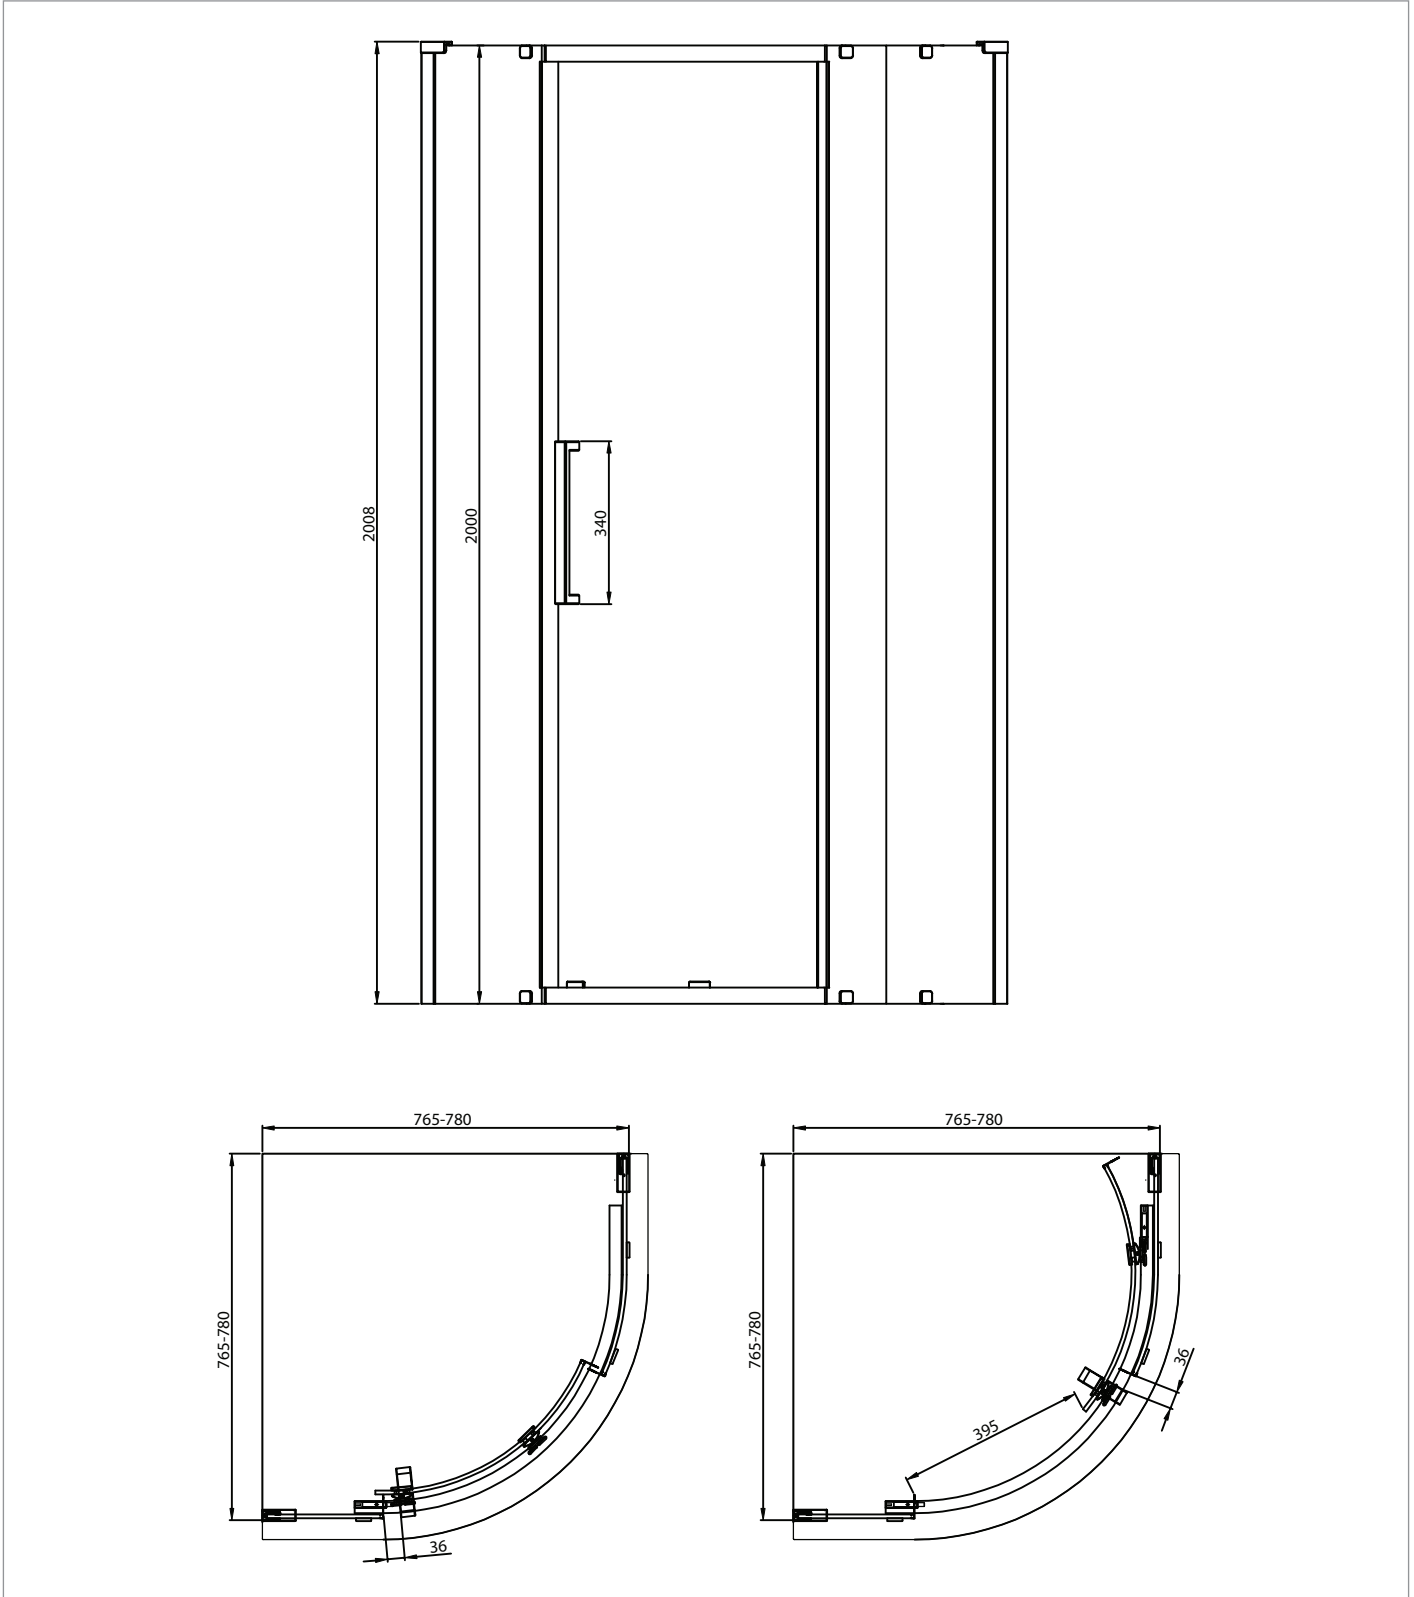

PRODUCT DATA SHEET

PRODUCT CODE

AUQSSC0800A

RANGE

Asura

DESCRIPTION

Asura 8mm Quadrant Single Door A 800 x 800 Fixed Panels Polished Stainless

CATEGORY	Showering
WARRANTY DETAILS	Lifetime
COLOUR	Polished Stainless Steel
FINISH APPLICATION	Polished
PRIMARY MATERIAL	Glass
SECONDARY MATERIAL	304 Stainless Steel
INSTALL TYPE	Wall Mounted
PRODUCT WIDTH MM	765
PRODUCT HEIGHT MM	2000
PRODUCT LENGTH MM	765
PRODUCT NET WEIGHT KG	29
STANDARDS	EN14428

HANDING SHOWERING	Universal
GLASS THICKNESS	8mm
EASY CLEAN	Yes
MAGNETIC DOOR STRIPS	No
POWER SHOWER PROOF	Yes
NUMBER OF DOORS	0
SOFT CLOSING DOORS	Yes
SAFETY GLASS	Yes
REMOVABLE SEALS	Yes
QUICK RELEASE ROLLERS	Yes
WET ROOM COMPATIBLE	Yes
DOOR A INFORMATION	Quadrant Door
DOOR OPENING	395

TECHNICAL DIMENSIONS

Dimensions in mm unless otherwise specified.

Tolerances (per material type) apply.

SPARES LIST

Only the parts labelled are available as spares.

NUMBER	PART CODE	DESCRIPTION
1	AU00009	Asura Quadrant Single Door seal pack
2	AU00018S	Asura Quadrant Single Door blister pack Polished stainless steel