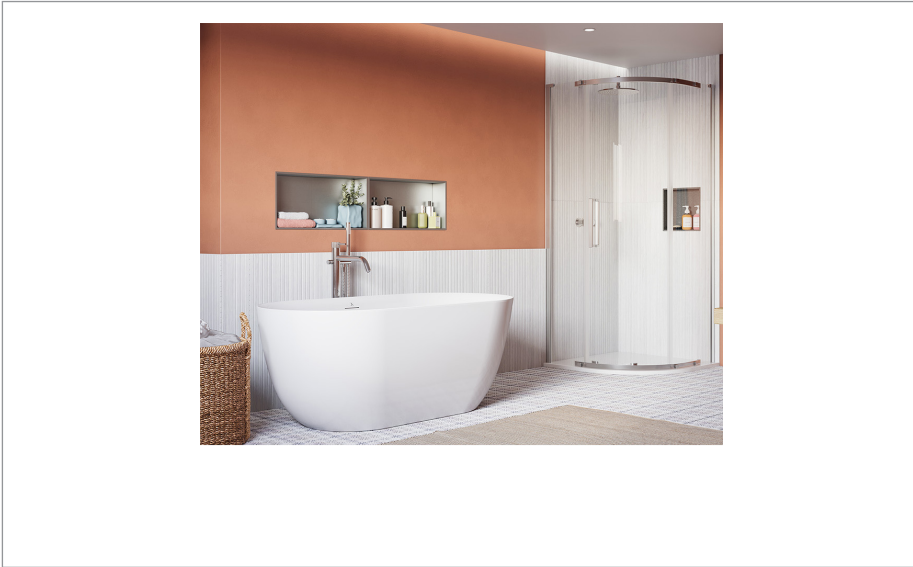

PRODUCT DATA SHEET

PRODUCT CODE

AUQSSC0800A

RANGE

Asura

DESCRIPTION

Asura 8mm Quadrant Single Door A 800 x 800 Fixed Panels Polished Stainless

CATEGORY	Showering
WARRANTY DETAILS	Lifetime
COLOUR	Polished Stainless Steel
FINISH APPLICATION	Polished
PRIMARY MATERIAL	Glass
SECONDARY MATERIAL	304 Stainless Steel
INSTALL TYPE	Wall Mounted
PRODUCT WIDTH MM	765
PRODUCT HEIGHT MM	2000
PRODUCT LENGTH MM	765
PRODUCT NET WEIGHT KG	29
STANDARDS	EN14428