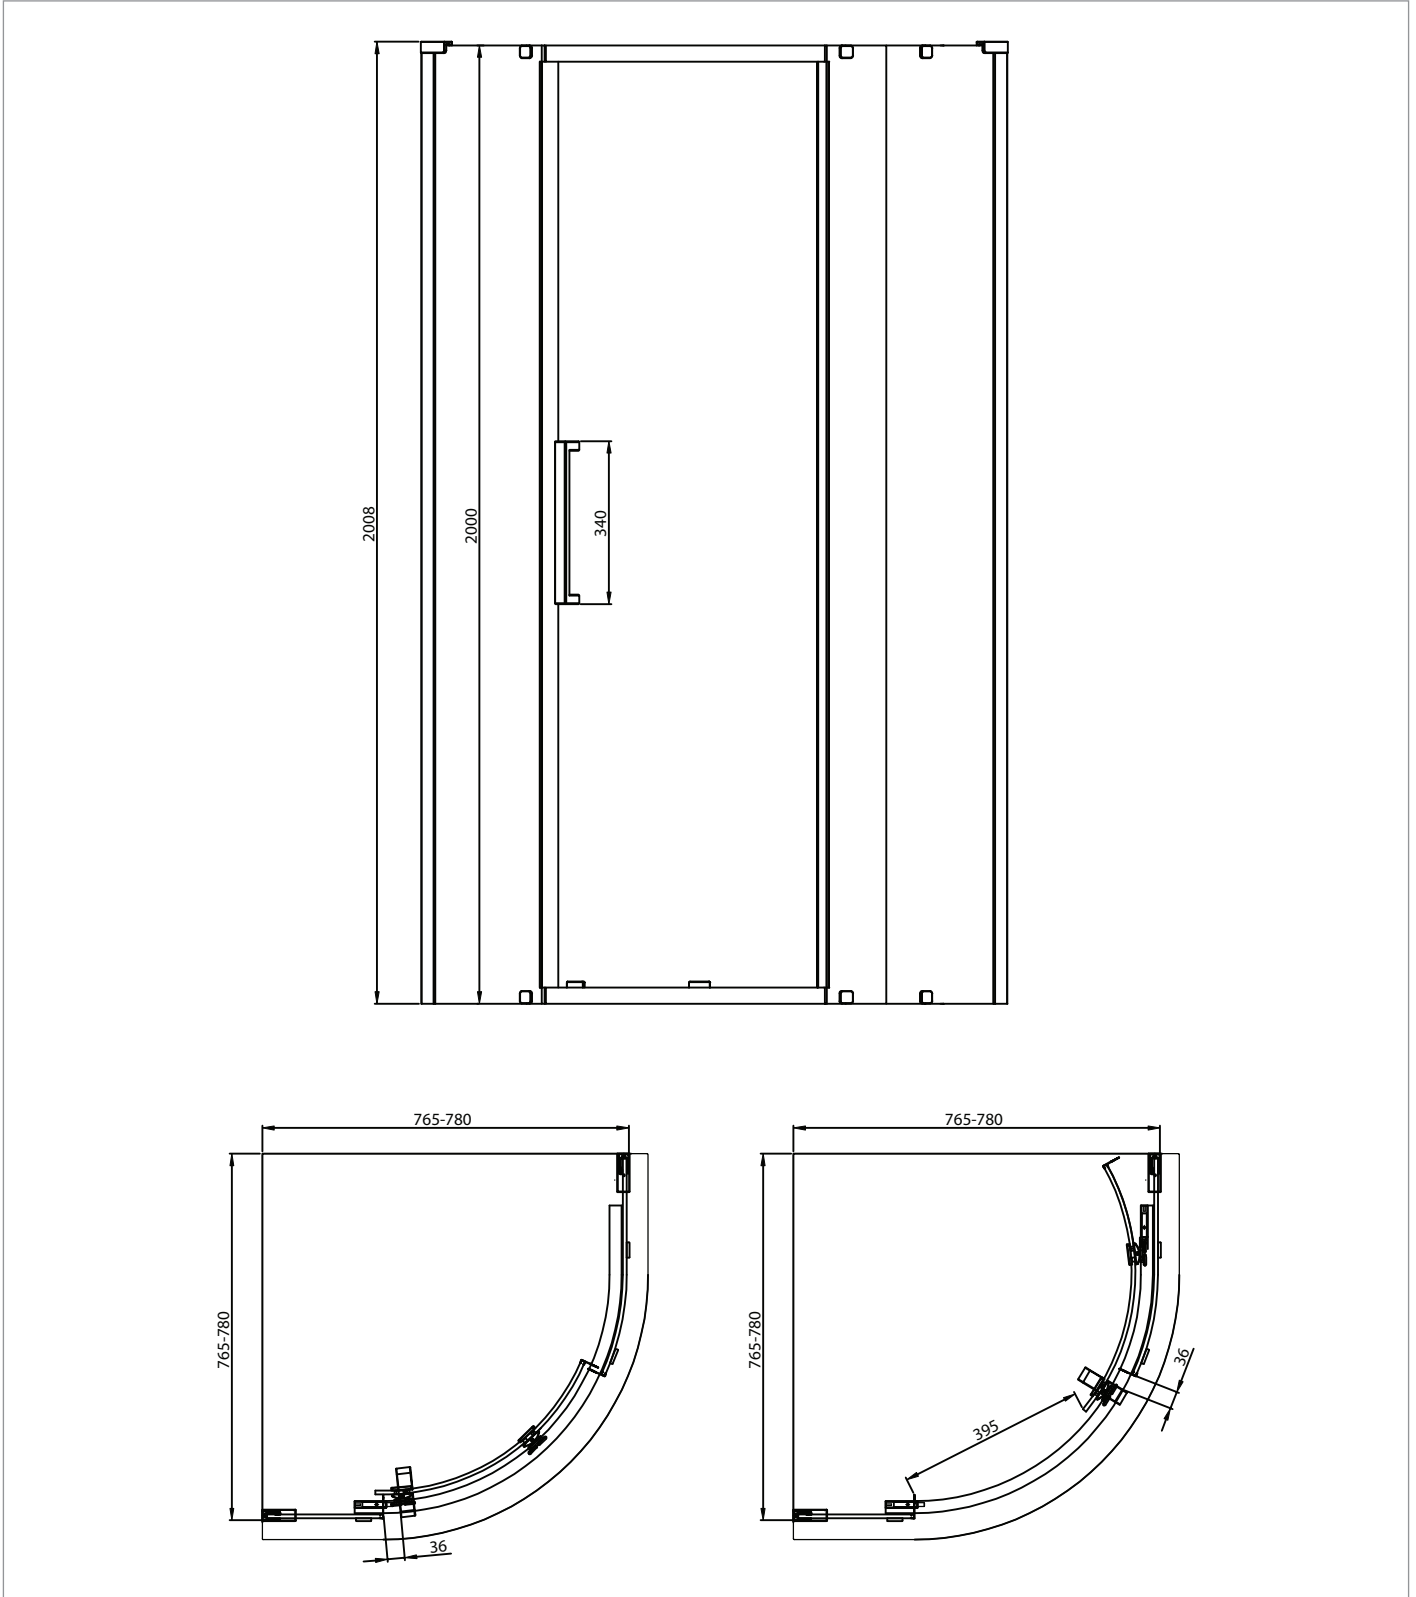

PRODUCT DATA SHEET

crosswater[®]

PRODUCT CODE

AUQSSC0800B

RANGE

Asura

DESCRIPTION

Asura 8mm Quadrant Single Door B 800 x 800 Moving Door Polished Stainless

CATEGORY	Showering
WARRANTY DETAILS	Lifetime
COLOUR	Polished Stainless Steel
FINISH APPLICATION	Polished
PRIMARY MATERIAL	Glass
SECONDARY MATERIAL	304 Stainless Steel
INSTALL TYPE	Wall Mounted
PRODUCT WIDTH MM	765
PRODUCT HEIGHT MM	2000
PRODUCT LENGTH MM	765
PRODUCT NET WEIGHT KG	32
STANDARDS	EN14428

HANDING SHOWERING	Universal
GLASS THICKNESS	8mm
EASY CLEAN	Yes
MAGNETIC DOOR STRIPS	No
POWER SHOWER PROOF	Yes
NUMBER OF DOORS	1
SOFT CLOSING DOORS	Yes
SAFETY GLASS	Yes
REMOVABLE SEALS	Yes
QUICK RELEASE ROLLERS	Yes
WET ROOM COMPATIBLE	Yes
DOOR A INFORMATION	Quadrant Door
DOOR OPENING	395

TECHNICAL DIMENSIONS

Dimensions in mm unless otherwise specified.

Tolerances (per material type) apply.

SPARES LIST

Only the parts labelled are available as spares.

NUMBER	PART CODE	DESCRIPTION
1	AU00009	Asura Quadrant Single Door seal pack
2	AU00018S	Asura Quadrant Single Door blister pack Polished stainless steel