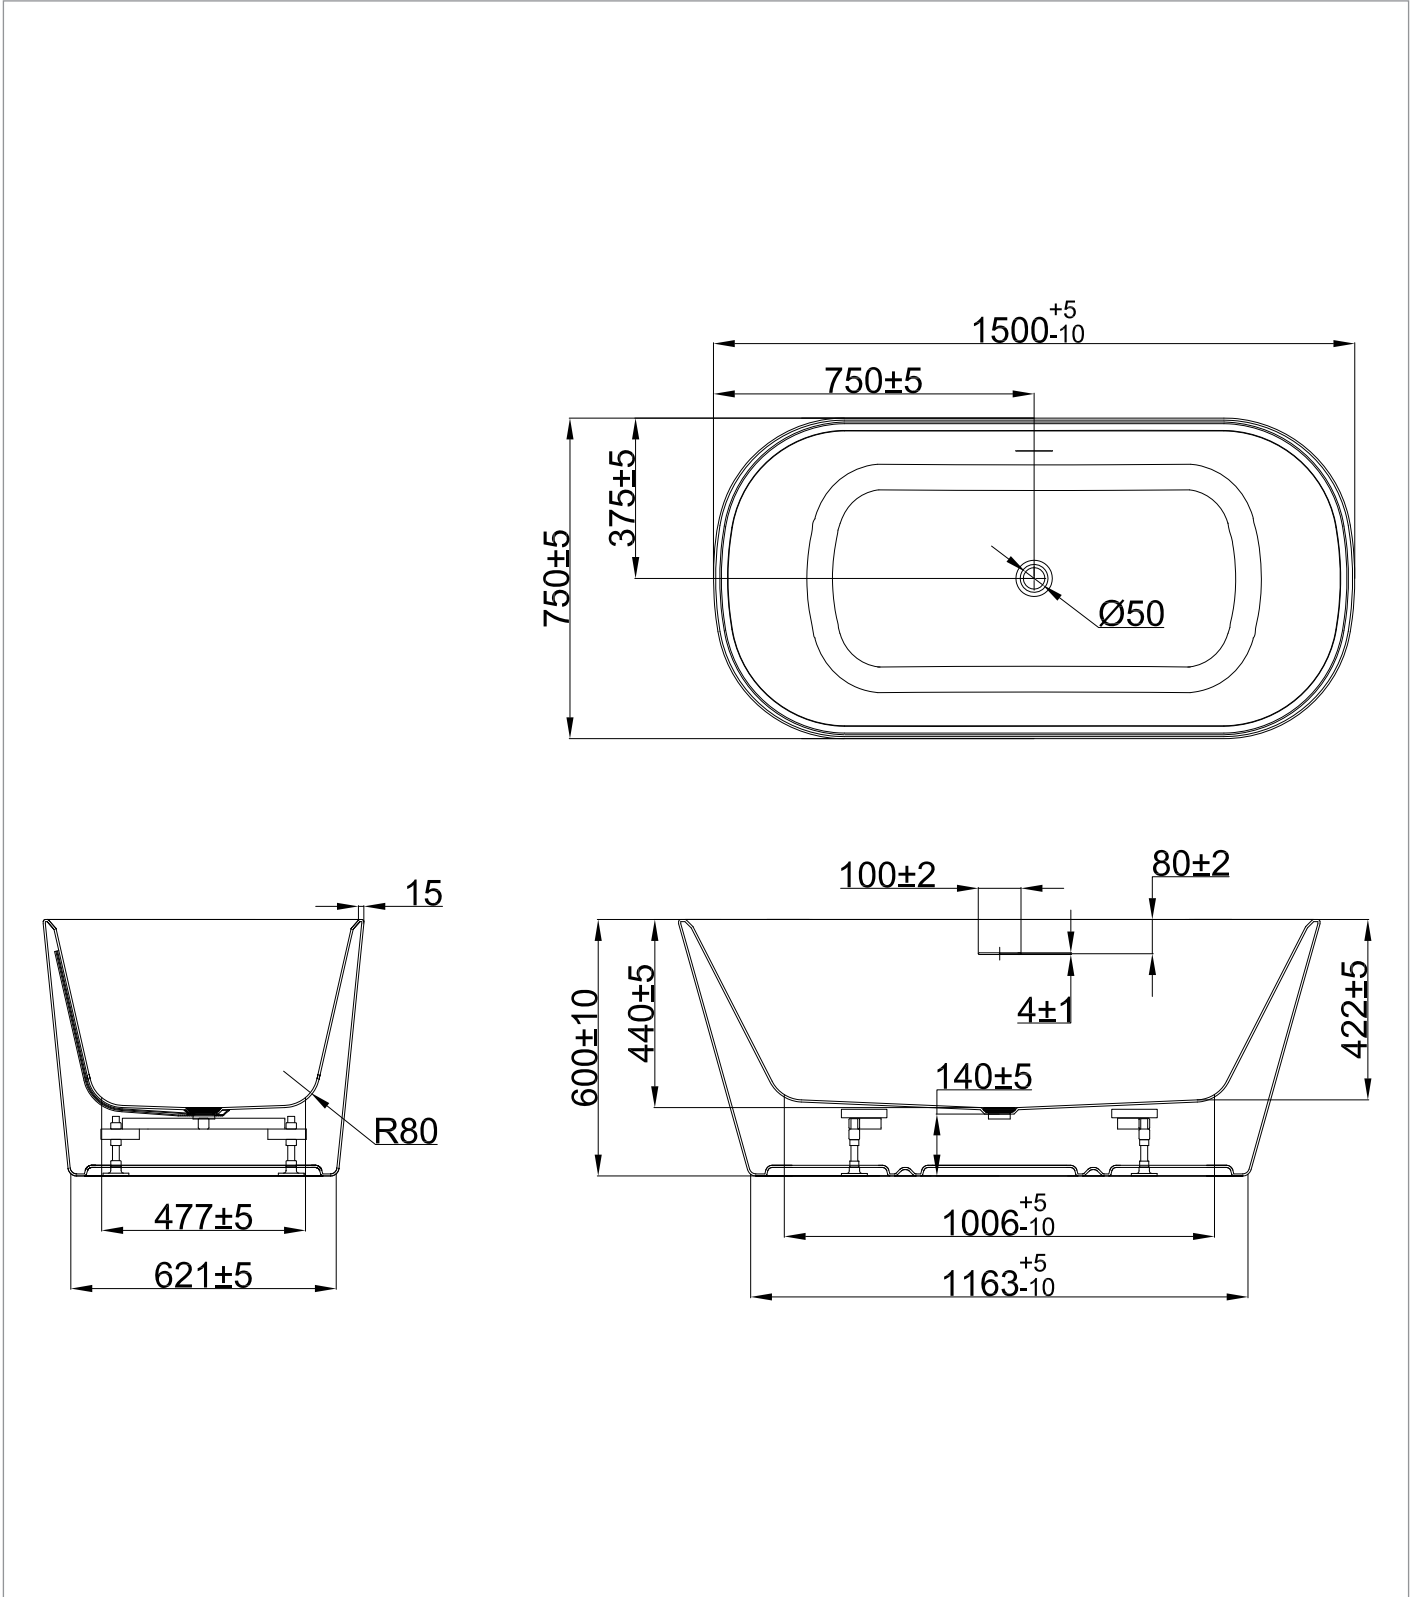

PRODUCT DATA SHEET

PRODUCT CODE

FSBCAR1575W

RANGE

Free Standing Baths

DESCRIPTION

Carne Free Standing Bath with Overflow and Waste 1500 x 750mm Gloss White

CATEGORY	Baths
WARRANTY DETAILS	10 Years
COLOUR	Gloss White
PRIMARY MATERIAL	Acrylic
INSTALL TYPE	Floor Standing
PRODUCT WIDTH MM	1500
PRODUCT HEIGHT MM	600
PRODUCT LENGTH MM	750
PRODUCT NET WEIGHT KG	38
STANDARDS	BS EN 14516:2015+A1:2018

WEIGHT AT CAPACITY 1 (KG)	220
CAPACITY 2 (L) - WATER AT OVERFLOW LEVEL WITH 1 PERSON	150
BUILT IN OVERFLOW	Yes
THICKNESS	4
WASTE DIAMETER	50
CAPACITY 1 (L) - WATER AT OVERFLOW LEVEL BATHS	220

TECHNICAL DIMENSIONS

Dimensions in mm unless otherwise specified.

Tolerances (per material type) apply.

SPARES LIST

Only the parts labelled are available as spares.

NO SPARES AVAILABLE