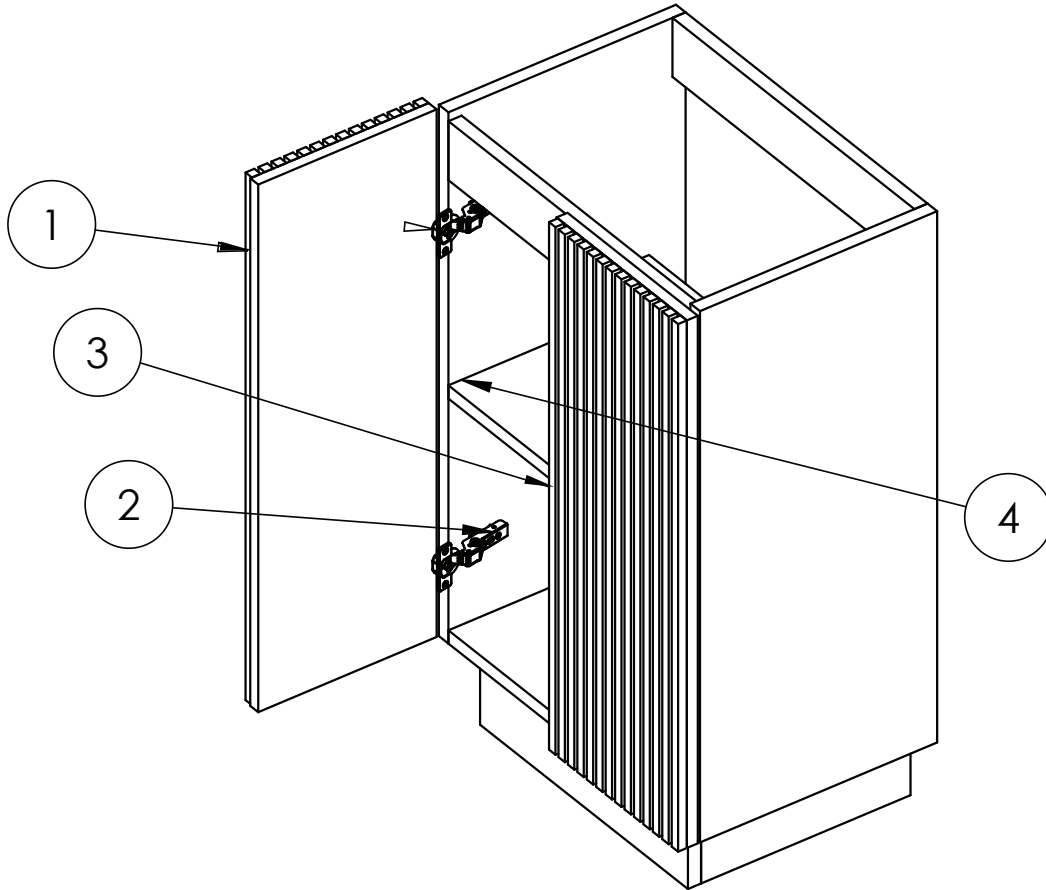

PRODUCT DATA SHEET

PRODUCT CODE

LM5000FSDSTAN

RANGE

Limit

DESCRIPTION

Limit 500mm Floorstanding Door Unit
Steelwood

CATEGORY	Furniture
WARRANTY DETAILS	10 Years
COLOUR	Steelwood
FINISH APPLICATION	Melamine
PRIMARY MATERIAL	MFC
SECONDARY MATERIAL	MDF
INSTALL TYPE	Floor Standing
PRODUCT WIDTH MM	490
PRODUCT HEIGHT MM	820
PRODUCT DEPTH MM	355
PRODUCT NET WEIGHT KG	19.5
STANDARDS	No

COLOUR CODE / REFERENCE	H3190 ST19
DRAWER BOX	0
DRAWER RUNNERS	0
WALL HANGERS	No
ADJUSTABLE FEET	No
DRAWER OPERATION	No

TECHNICAL DIMENSIONS

Dimensions in mm unless otherwise specified.

Tolerances (per material type) apply.

SPARES LIST

Only the parts labelled are available as spares.

NUMBER	PART CODE	DESCRIPTION
1	DF_LM5000FSDSTAN	Limit 500mm Floorstanding Door Front Steelwood
	DF_LM5000FSDMOAN	Limit 500mm Floorstanding Door Front Modern Oak
	DF_LM5000FSDRWAN	Limit 500mm Floorstanding Door Front Royal Walnut
	DF_LM5000FSDWSAN	Limit 500mm Floorstanding Door Front Warm Stone
2	LIMITHINGE	Limit Door Hinges
3	LIMITPUSHOPEN	Limit Push to Open Mechanism
4	LIMITPINS	Limit Shelf Pins