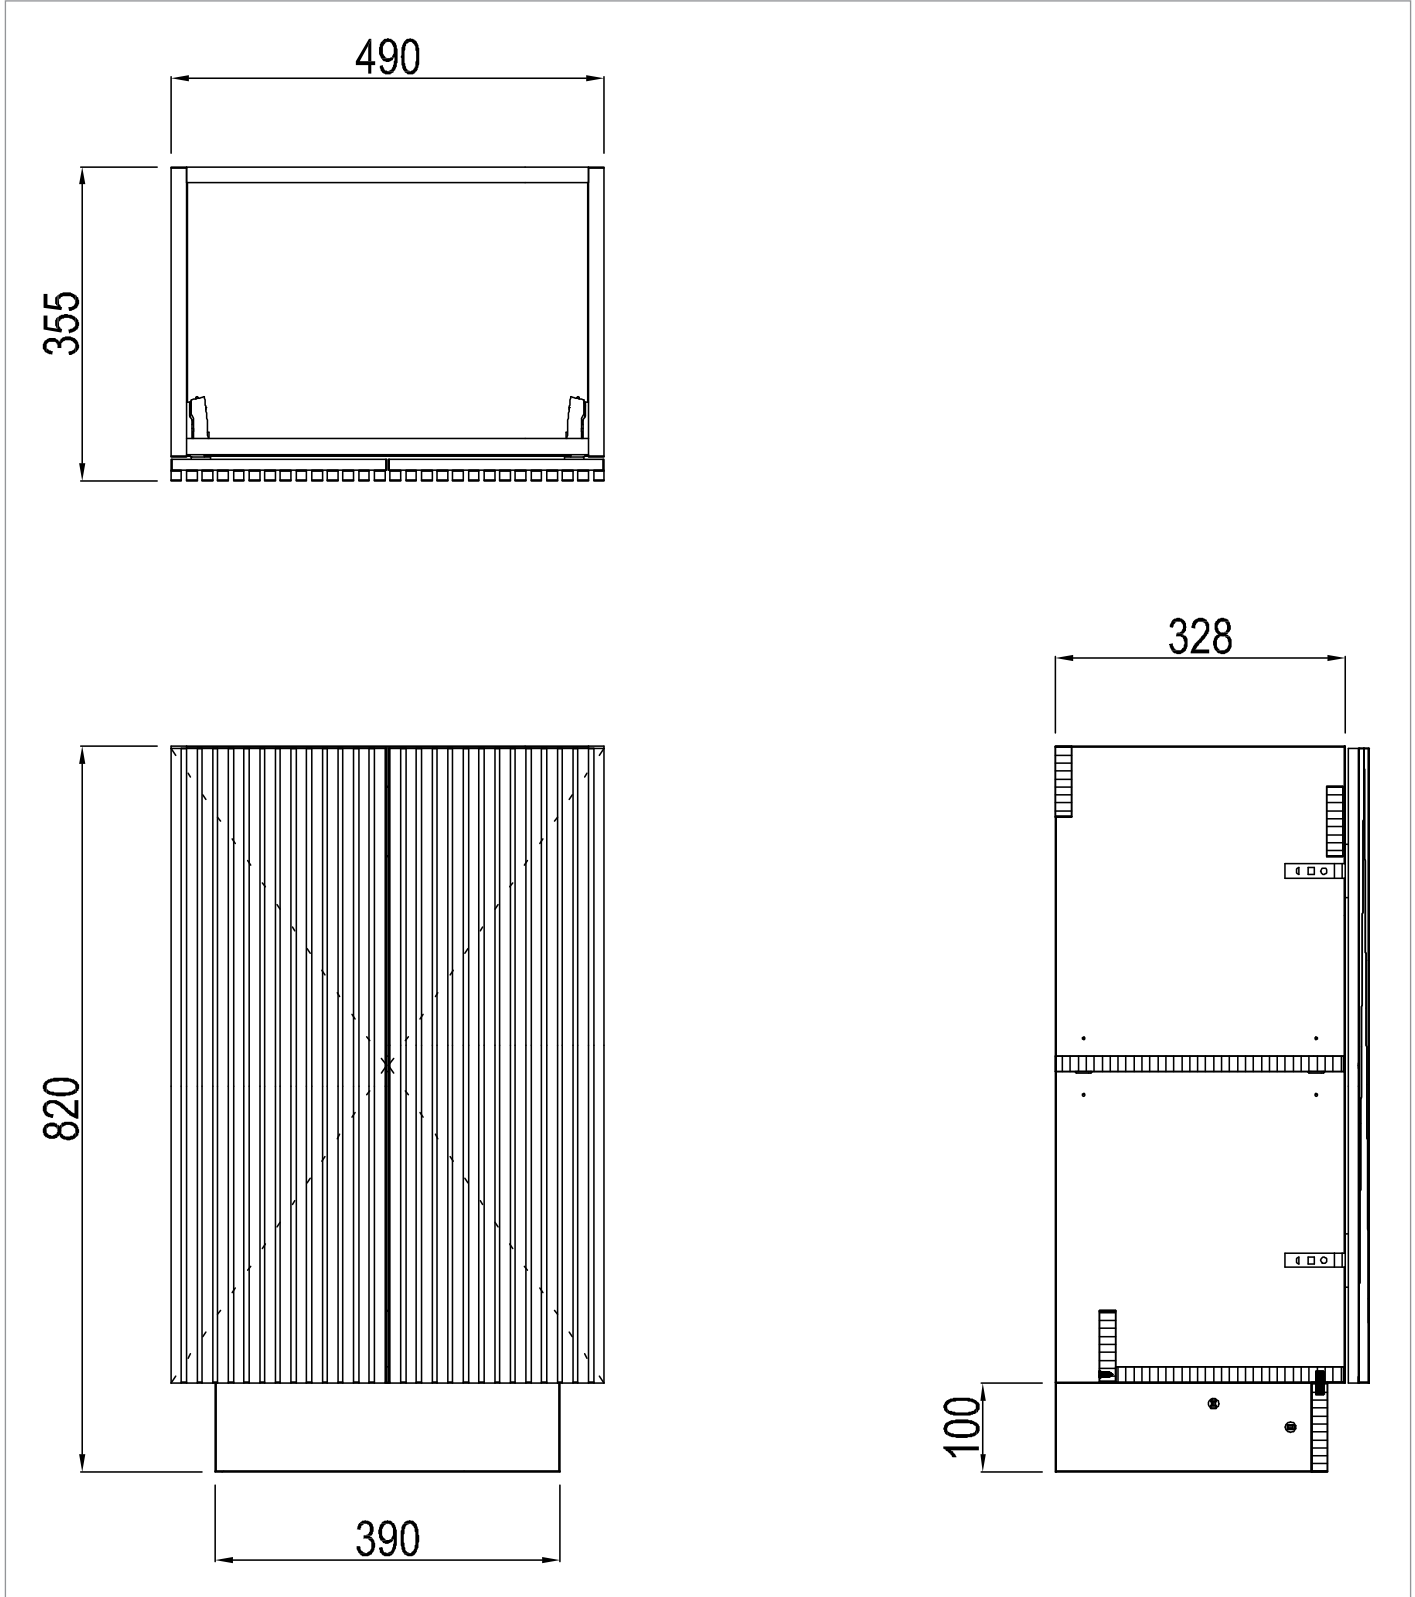

PRODUCT DATA SHEET

PRODUCT CODE

LM5000FSDSTAN

RANGE

Limit

DESCRIPTION

Limit 500mm Floorstanding Door Unit
Steelwood

CATEGORY	Furniture
WARRANTY DETAILS	10 Years
COLOUR	Steelwood
FINISH APPLICATION	Melamine
PRIMARY MATERIAL	MFC
SECONDARY MATERIAL	MDF
INSTALL TYPE	Floor Standing
PRODUCT WIDTH MM	490
PRODUCT HEIGHT MM	820
PRODUCT DEPTH MM	355
PRODUCT NET WEIGHT KG	19.5
STANDARDS	No

COLOUR CODE / REFERENCE	H3190 ST19
DRAWER BOX	0
DRAWER RUNNERS	0
WALL HANGERS	No
ADJUSTABLE FEET	No
DRAWER OPERATION	No

TECHNICAL DIMENSIONS

Dimensions in mm unless otherwise specified.

Tolerances (per material type) apply.

SPARES LIST

Only the parts labelled are available as spares.

NUMBER	PART CODE	DESCRIPTION
1	DF_LM5000FSDSTAN	Limit 500mm Floorstanding Door Front Steelwood
	DF_LM5000FSDMOAN	Limit 500mm Floorstanding Door Front Modern Oak
	DF_LM5000FSDRWAN	Limit 500mm Floorstanding Door Front Royal Walnut
	DF_LM5000FSDWSAN	Limit 500mm Floorstanding Door Front Warm Stone
2	LIMITHINGE	Limit Door Hinges
3	LIMITPUSHOPEN	Limit Push to Open Mechanism
4	LIMITPINS	Limit Shelf Pins