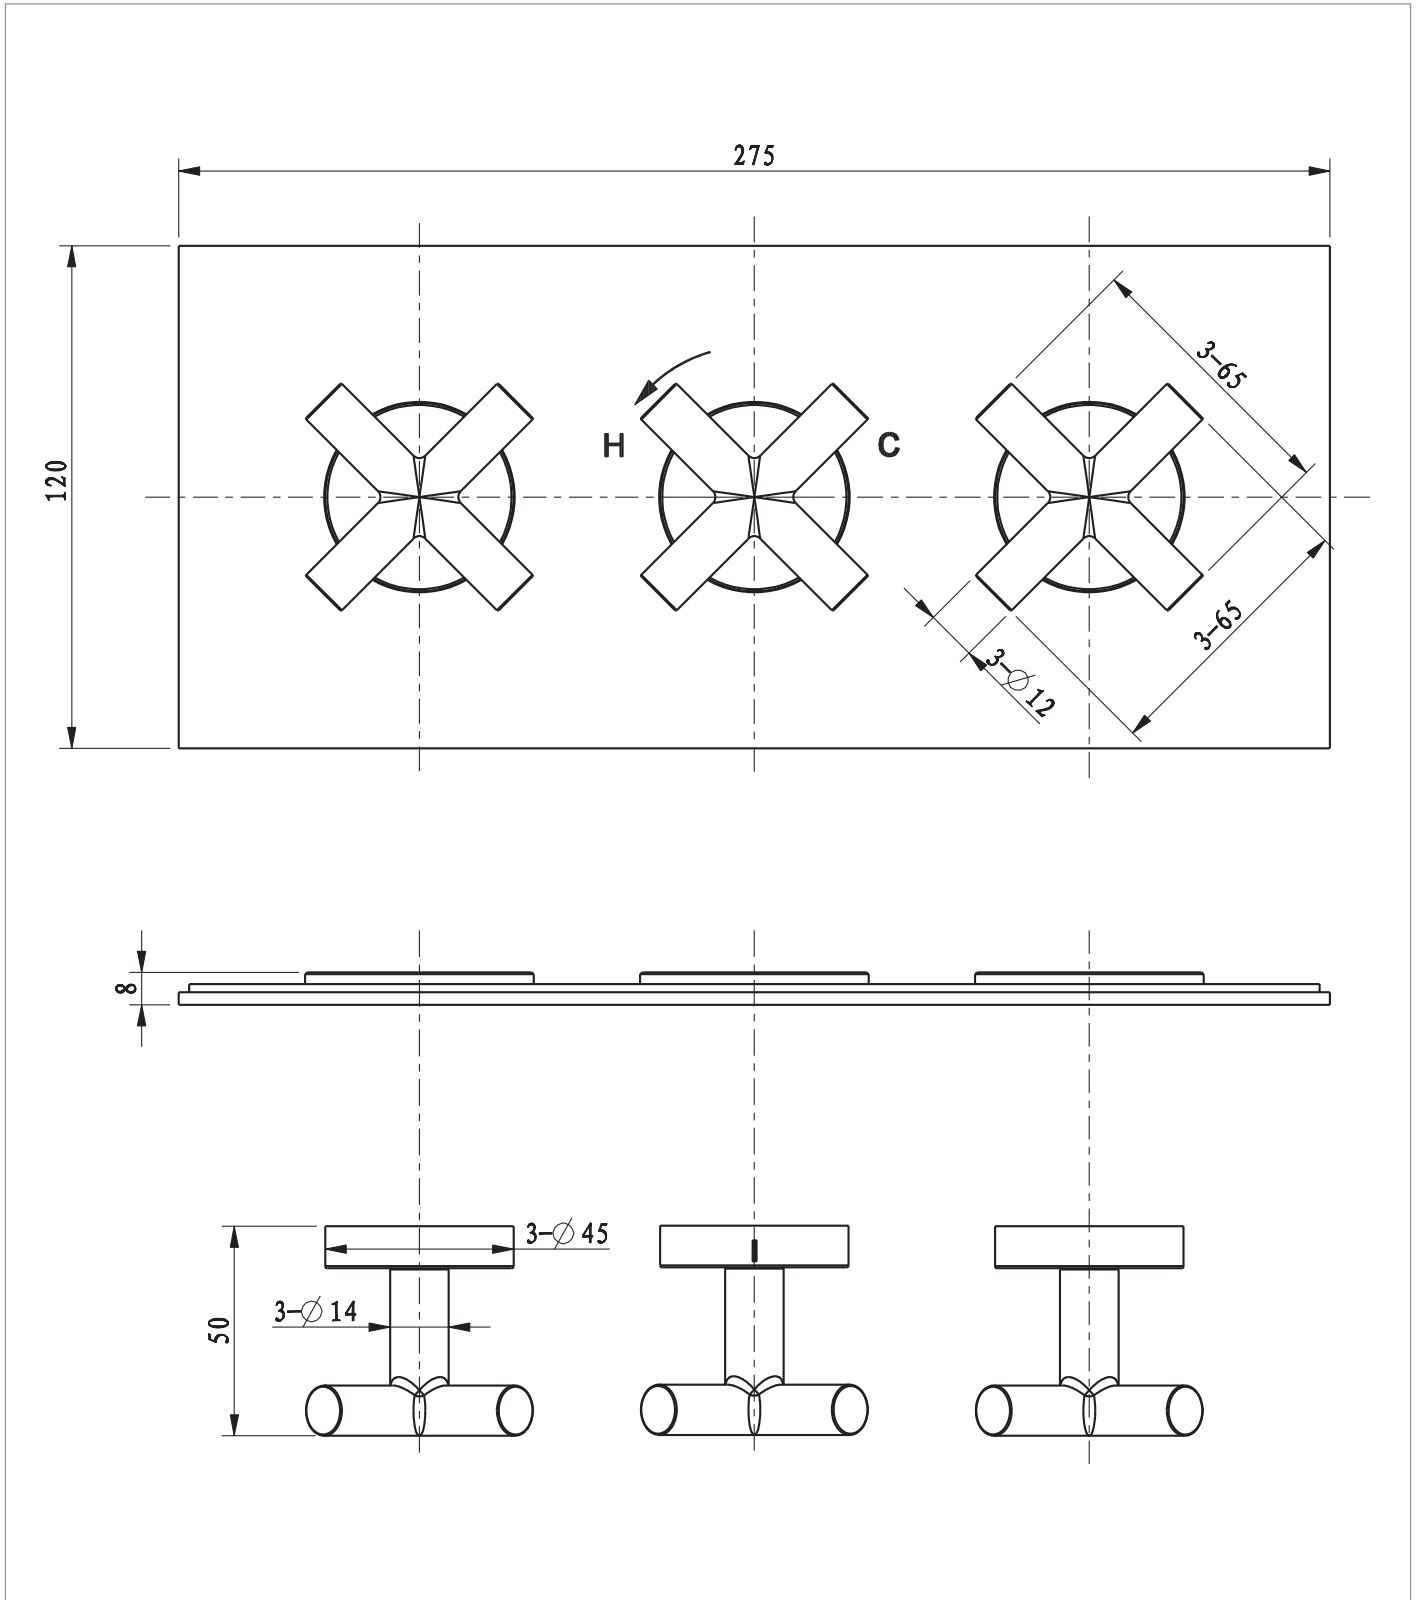

PRODUCT DATA SHEET

PRODUCT CODE

PRC2001LBPM

RANGE

MPRO Crosshead

DESCRIPTION

MPRO Crosshead 3 Handle Trimset
(must be paired with WLBP2001R or
WLBP3001R_V2) Matt Black

CATEGORY	Brassware
WARRANTY DETAILS	15 Years
COLOUR	Matt Black
FINISH APPLICATION	Immersion Plating
PRIMARY MATERIAL	Brass
INSTALL TYPE	Wall Mounted
PRODUCT WIDTH MM	275
PRODUCT HEIGHT MM	120
PRODUCT LENGTH MM	111
PRODUCT DEPTH MM	111
PRODUCT NET WEIGHT KG	1.76

NUMBER OF OUTLETS	2
NUMBER OF FUNCTIONS	2
SWIVEL SPOUT	No
WASTE INCLUDED	No
ANTI-SCALD	No
ENERGY SAVING	No
SHOWER HOSE & HANDSET ARE INCLUDED	No

PRESSURE (BAR)	0.2	0.5	1	2	3	4	5
PRIMARY FLOWRATE							
HANDSET FLOWRATE							
MESSAGE FLOW RATE							
AIR FLOW RATE							
WIRE FLOW RATE							
WATERFALL FLOW RATE							
MIST FLOW RATE							
HANDSPRAY FLOW RATE							

TECHNICAL DIMENSIONS

Dimensions in mm unless otherwise specified.

Tolerances (per material type) apply.

SPARES LIST

Only the parts labelled are available as spares.

SPARES AVAILABLE UPON REQUEST