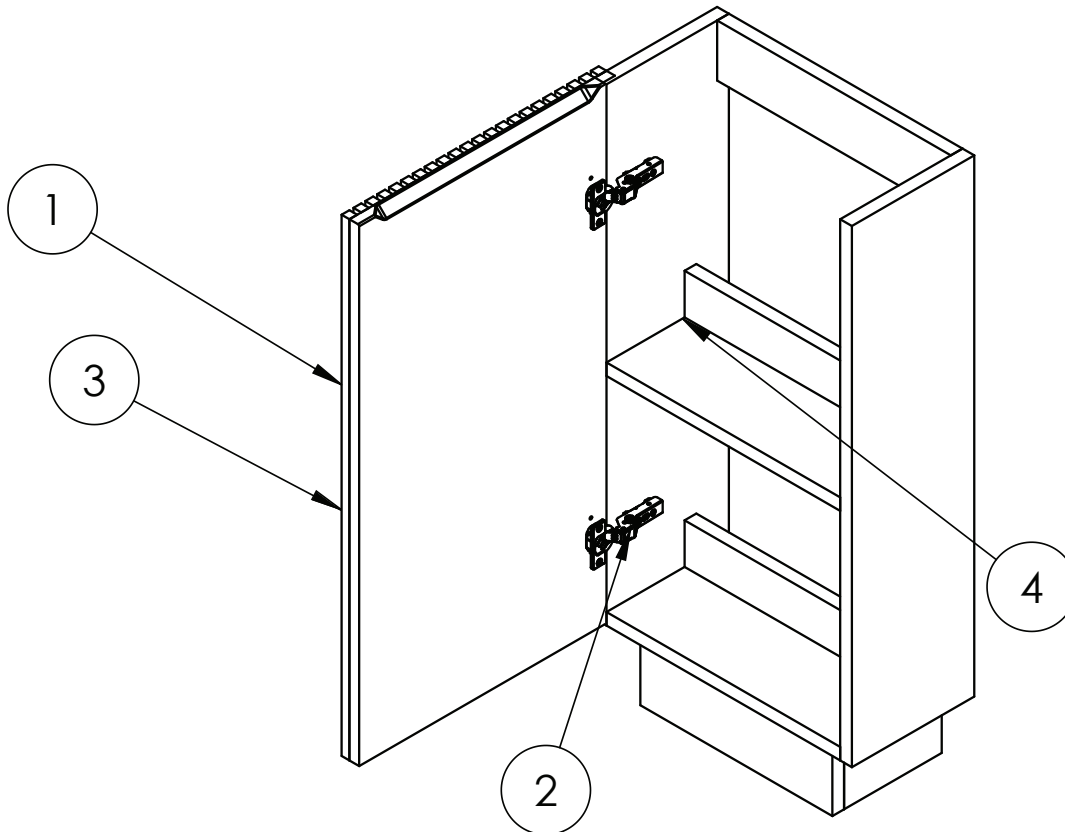

PRODUCT DATA SHEET

PRODUCT CODE

LM4000FSDRWAN

RANGE

Limit

DESCRIPTION

Limit 400mm Cloakroom Floorstanding Door Unit Royal Walnut

CATEGORY	Furniture
WARRANTY DETAILS	10 Years
COLOUR	Royal Walnut
FINISH APPLICATION	Melamine
PRIMARY MATERIAL	MFC
SECONDARY MATERIAL	MDF
INSTALL TYPE	Floor Standing
PRODUCT WIDTH MM	395
PRODUCT HEIGHT MM	820
PRODUCT DEPTH MM	218
PRODUCT NET WEIGHT KG	11.5
STANDARDS	No

COLOUR CODE / REFERENCE	H1714 ST19
DRAWER BOX	0
DRAWER RUNNERS	0
WALL HANGERS	No
ADJUSTABLE FEET	No
DRAWER OPERATION	No

TECHNICAL DIMENSIONS

Dimensions in mm unless otherwise specified.

Tolerances (per material type) apply.

SPARES LIST

Only the parts labelled are available as spares.

NUMBER	PART CODE	DESCRIPTION
1	DF_LM4000FSDWSAN	Limit 400mm FS Cloakroom Door Front Warm Stone
	DF_LM4000FSDRWAN	Limit 400mm FS Cloakroom Door Front Royal Walnut
	DF_LM4000FSDMOAN	Limit 400mm FS Cloakroom Door Front Modern Oak
	DF_LM4000FSDSTAN	Limit 400mm FS Cloakroom Door Front Steelwood
2	LIMITHINGE	Limit Door Hinges
3	LIMITPUSHOPEN	Limit Push to Open Mechanism
4	LIMITPINS	Limit Shelf Pins