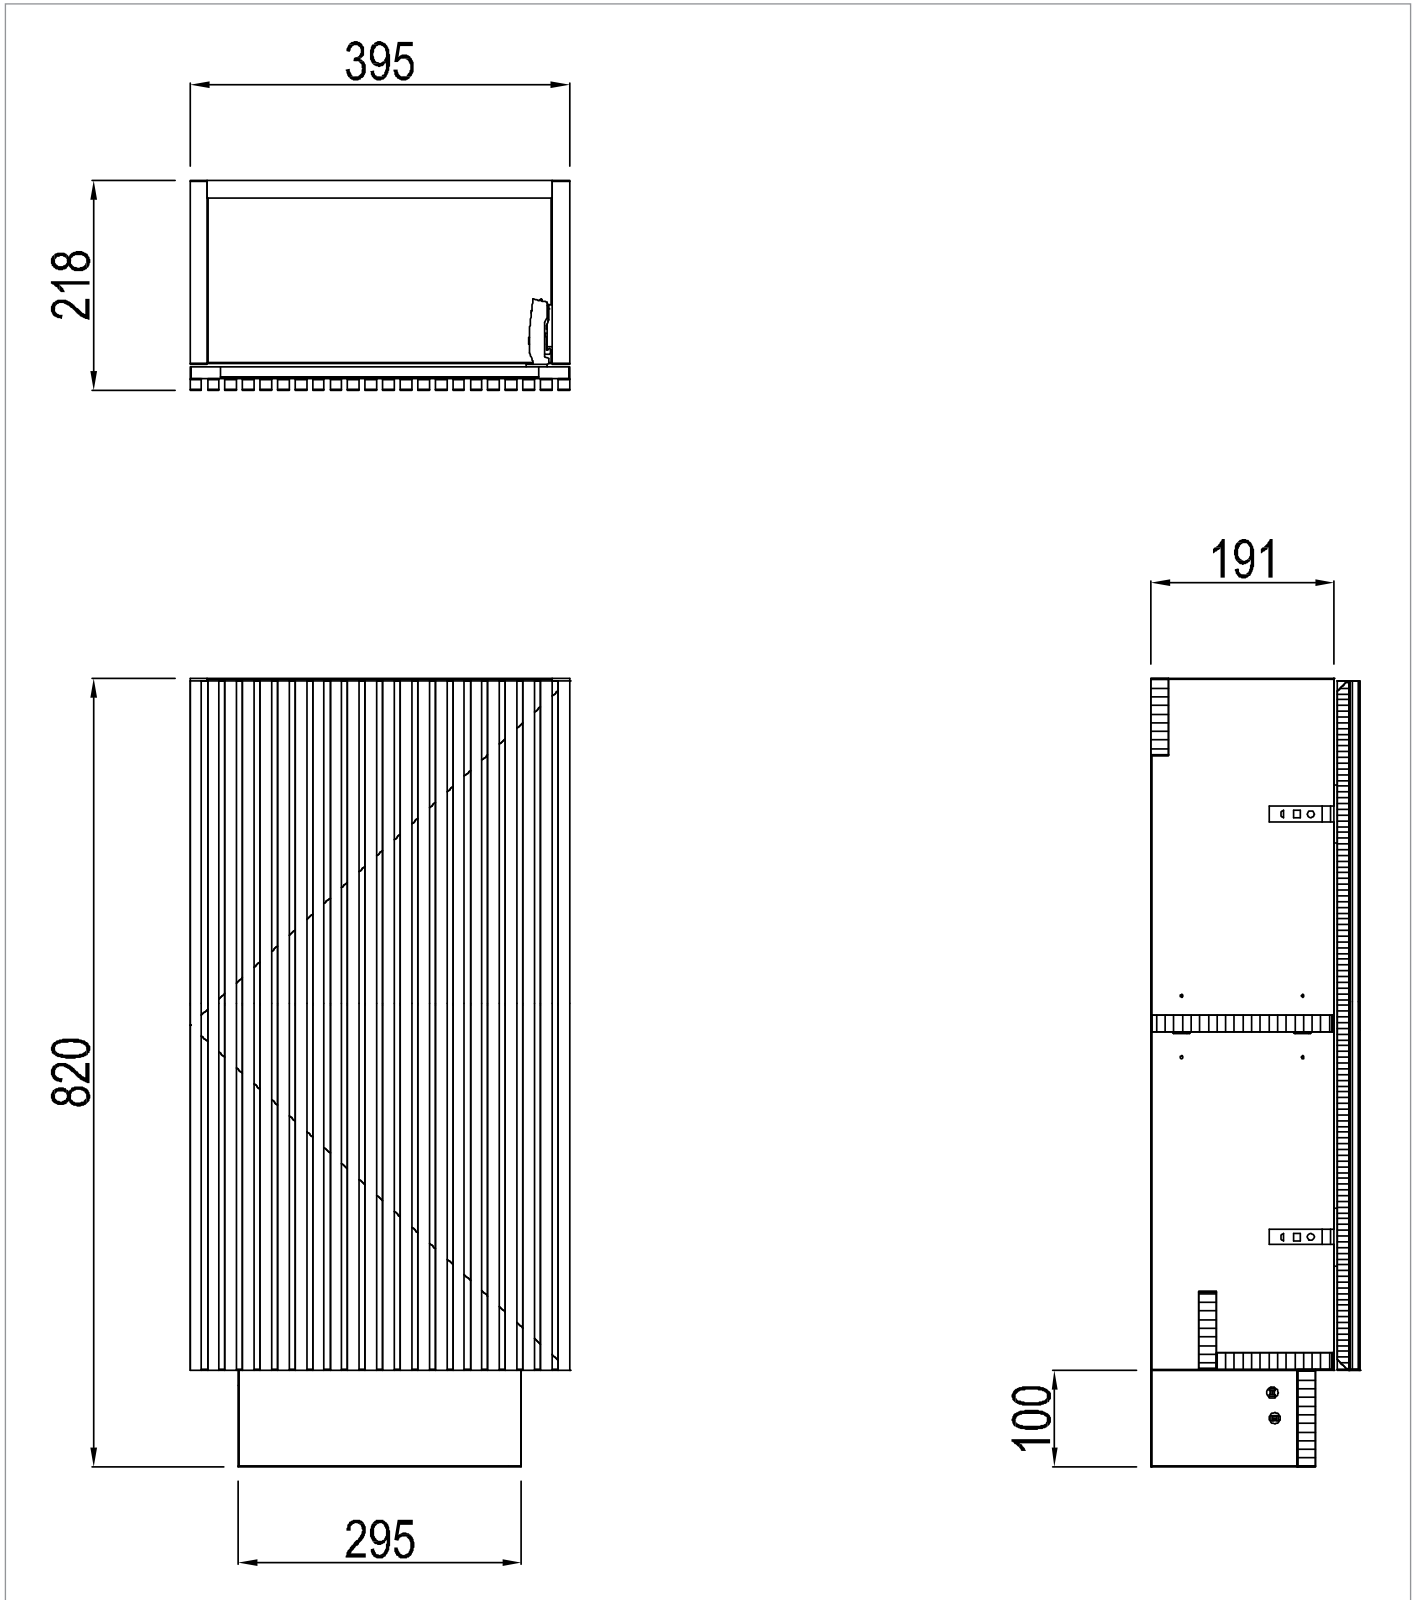

PRODUCT DATA SHEET

PRODUCT CODE

LM4000FSDRWAN

RANGE

Limit

DESCRIPTION

Limit 400mm Cloakroom Floorstanding Door Unit Royal Walnut

CATEGORY	Furniture
WARRANTY DETAILS	10 Years
COLOUR	Royal Walnut
FINISH APPLICATION	Melamine
PRIMARY MATERIAL	MFC
SECONDARY MATERIAL	MDF
INSTALL TYPE	Floor Standing
PRODUCT WIDTH MM	395
PRODUCT HEIGHT MM	820
PRODUCT DEPTH MM	218
PRODUCT NET WEIGHT KG	11.5
STANDARDS	No

COLOUR CODE / REFERENCE	H1714 ST19
DRAWER BOX	0
DRAWER RUNNERS	0
WALL HANGERS	No
ADJUSTABLE FEET	No
DRAWER OPERATION	No

TECHNICAL DIMENSIONS

Dimensions in mm unless otherwise specified.

Tolerances (per material type) apply.

SPARES LIST

Only the parts labelled are available as spares.

NUMBER	PART CODE	DESCRIPTION
1	DF_LM4000FSDWSAN	Limit 400mm FS Cloakroom Door Front Warm Stone
	DF_LM4000FSDRWAN	Limit 400mm FS Cloakroom Door Front Royal Walnut
	DF_LM4000FSDMOAN	Limit 400mm FS Cloakroom Door Front Modern Oak
	DF_LM4000FSDSTAN	Limit 400mm FS Cloakroom Door Front Steelwood
2	LIMITHINGE	Limit Door Hinges
3	LIMITPUSHOPEN	Limit Push to Open Mechanism
4	LIMITPINS	Limit Shelf Pins