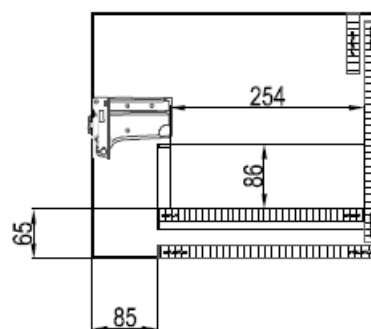

Handle Colour options:

IF_HANDLEC	Chrome
IF_HANDLEBM	Matt Black
IF_HANDLEF	Brushed Brass effect
IF_HANDLEV	Stainless Steel Effect