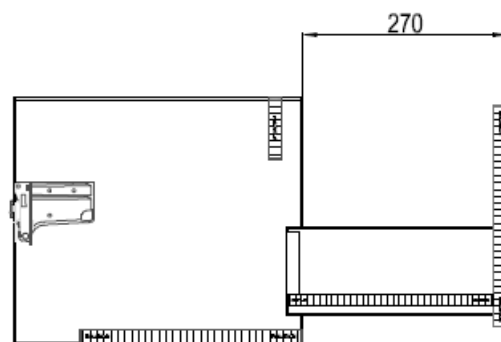

Handle Colour options:

IF_HANDLEC	Chrome
IF_HANDLEBM	Matt Black
IF_HANDLEF	Brushed Brass effect
IF_HANDLEV	Stainless Steel Effect