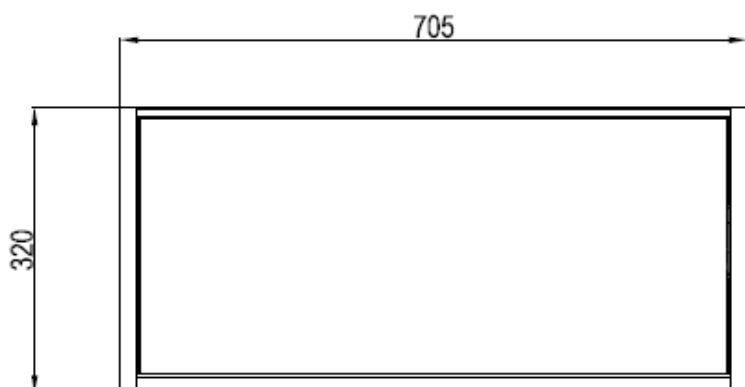

Handle Colour options:

IF_HANDLEC	Chrome
IF_HANDLEBM	Matt Black
IF_HANDLEF	Brushed Brass effect
IF_HANDLEV	Stainless Steel Effect