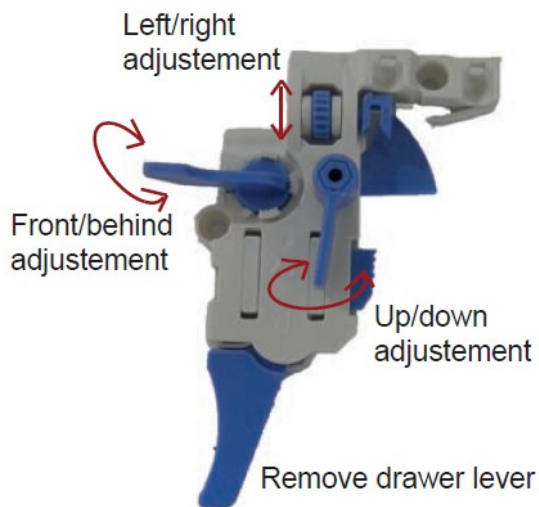

IF_HANDLEC	Chrome
IF_HANDLEBM	Matt Black
IF_HANDLEF	Brushed Brass effect
IF_HANDLEV	Stainless Steel Effect

ARENA 600mm FURNITURE

Drawer adjustment

SPARE PARTS		
CODE No	Description	
RUNNERS_D26S27HR	Pair of Soft Close Drawer Runners Use with AN6000D, AN7000D and AN1000D under basin	
RUNNERS_D26S30HR	Pair of Soft Close Drawer Runners AN1000D under worktop	
WB63450050ZN	Wall brackets set for Arena Furniture	