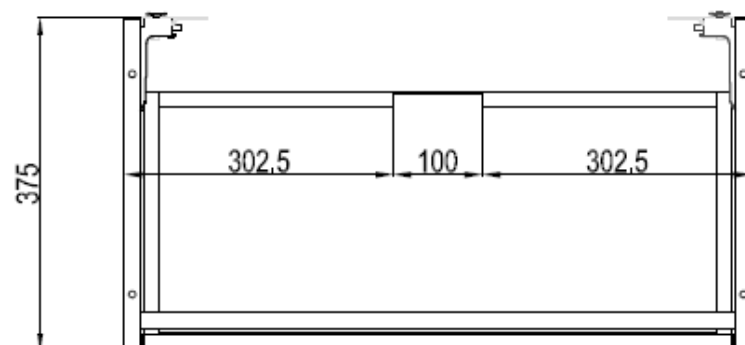

Handle Colour options:

IF_HANDLEC	Chrome
IF_HANDLEBM	Matt Black
IF_HANDLEF	Brushed Brass effect
IF_HANDLEV	Stainless Steel Effect