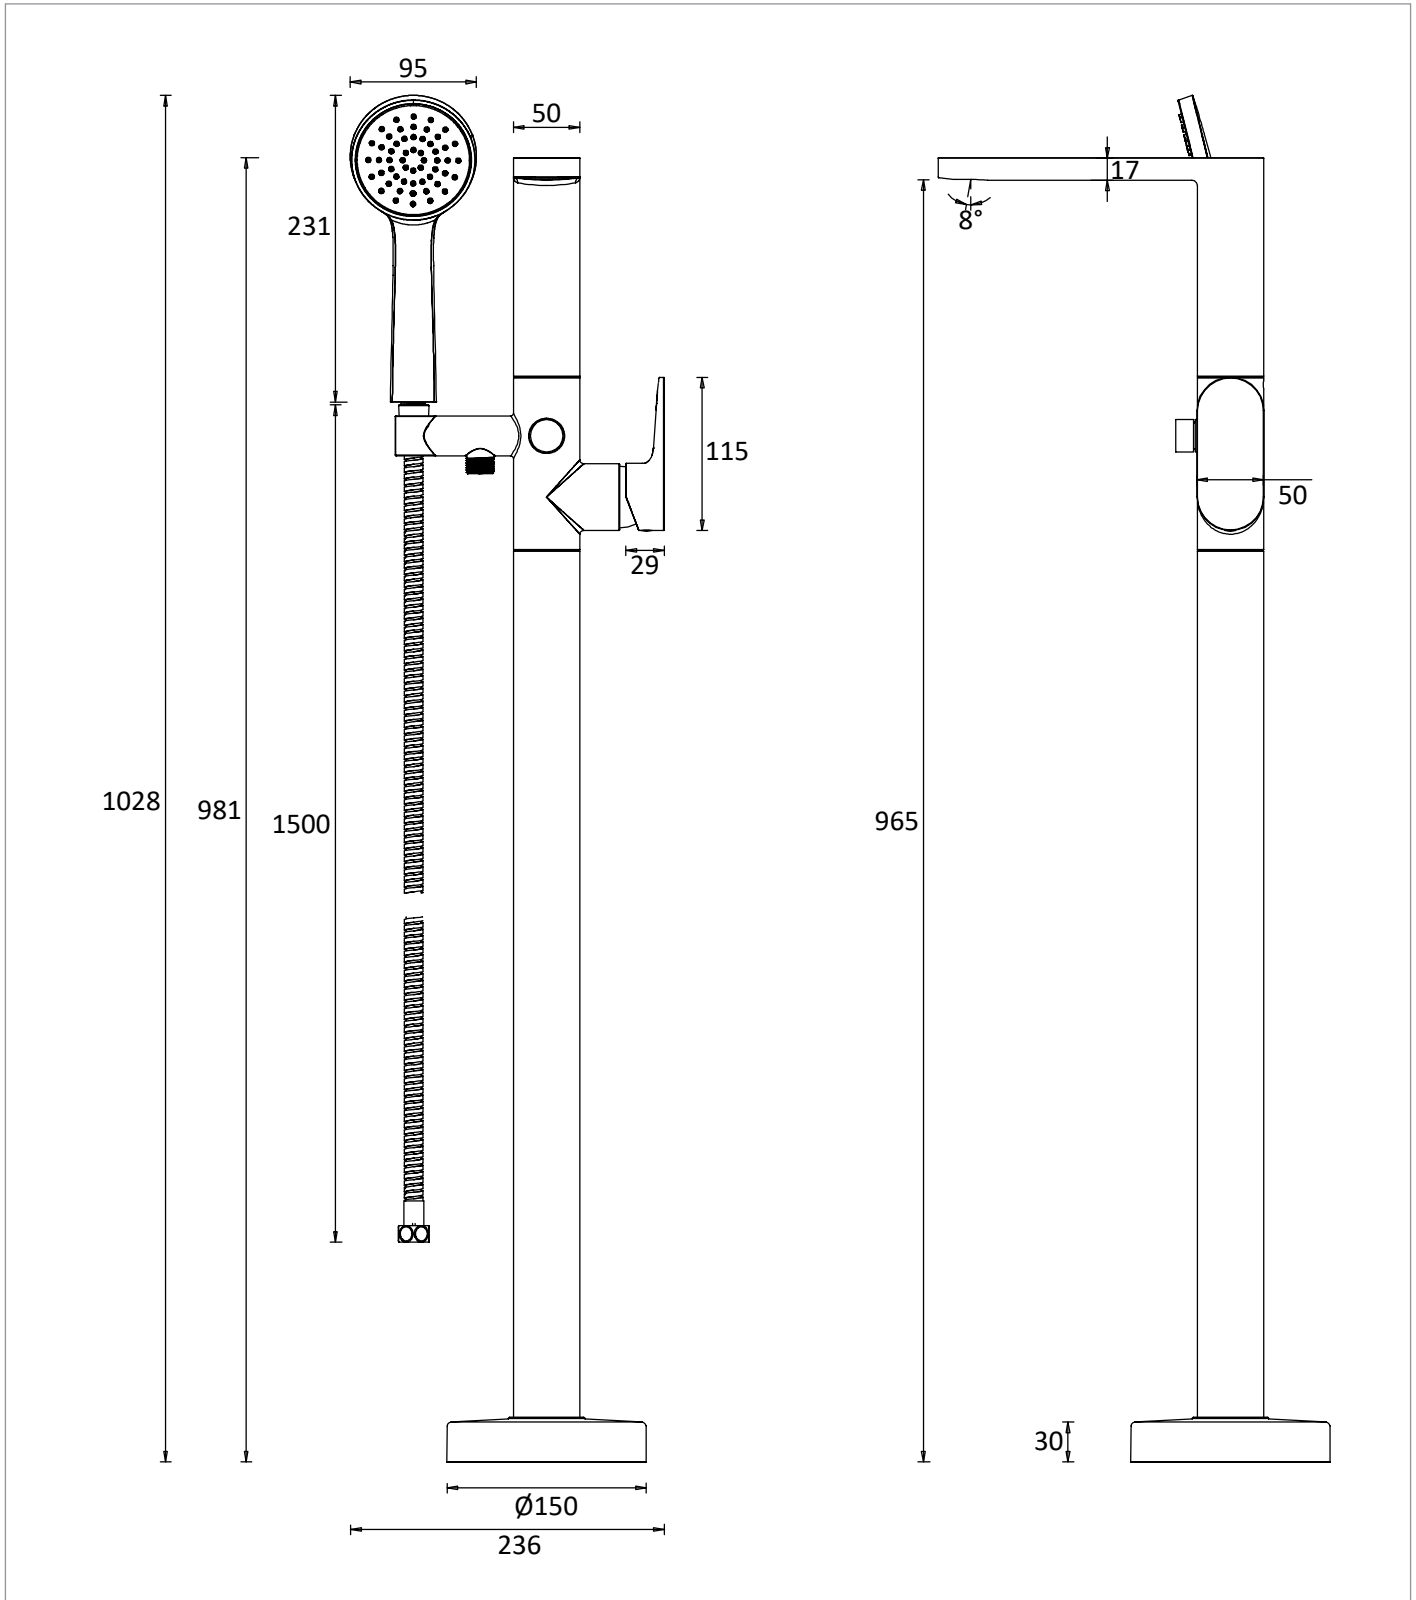

PRODUCT DATA SHEET

PRODUCT CODE

DR416FC

RANGE

Drift

DESCRIPTION

Drift Bath Shower Mixer Floor Standing Chrome

WEBSITE LINK [Click Here](#)

CATEGORY	Brassware
WARRANTY DETAILS	15 Years
COLOUR	Chrome
FINISH APPLICATION	Electroplated
PRIMARY MATERIAL	Brass
INSTALL TYPE	Floor Mounted
PRODUCT WIDTH MM	236
PRODUCT HEIGHT MM	1028
PRODUCT NET WEIGHT KG	4.99
STANDARDS	BS EN 817:2008

MINIMUM PRESSURE (BAR)	2
MAX WORKING PRESSURE (BAR)	5
NUMBER OF OUTLETS	2
HEADWORK	3/4" Quarter turn ceramic cartridge
SPOUT PROJECTION	195
INLET CONNECTIONS THREAD	G3/4"
FLOW REGULATOR	Slim Honeycomb
WASTE INCLUDED	No
ANTI-SCALD	No
ENERGY SAVING	No
SHOWER HOSE & HANDSET ARE INCLUDED	Yes

TECHNICAL DIMENSIONS

Dimensions in mm unless otherwise specified.

Tolerances (per material type) apply.

SPARES LIST

Only the parts labelled are available as spares.

--