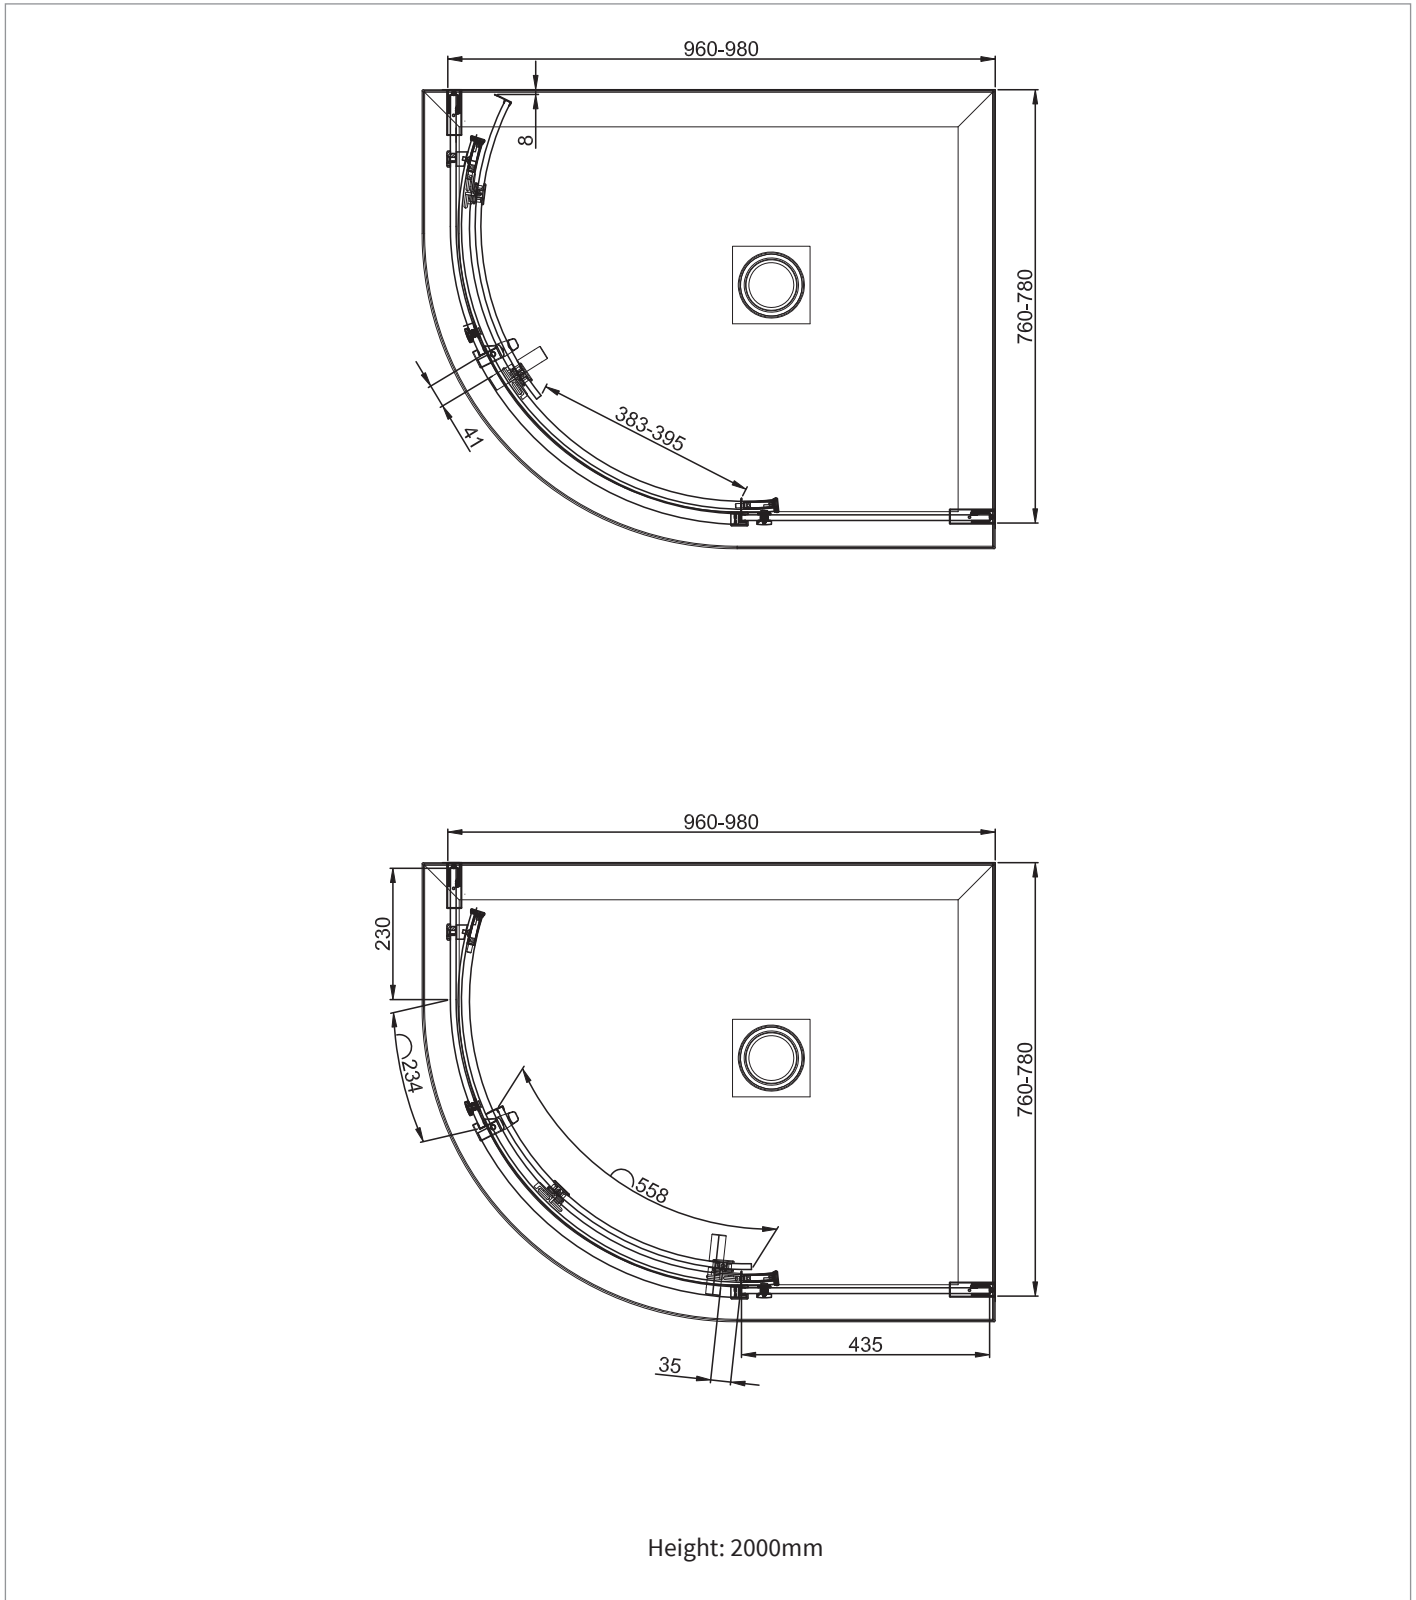

TECHNICAL DIMENSIONS

Dimensions in mm unless otherwise specified.

Tolerances (per material type) apply.