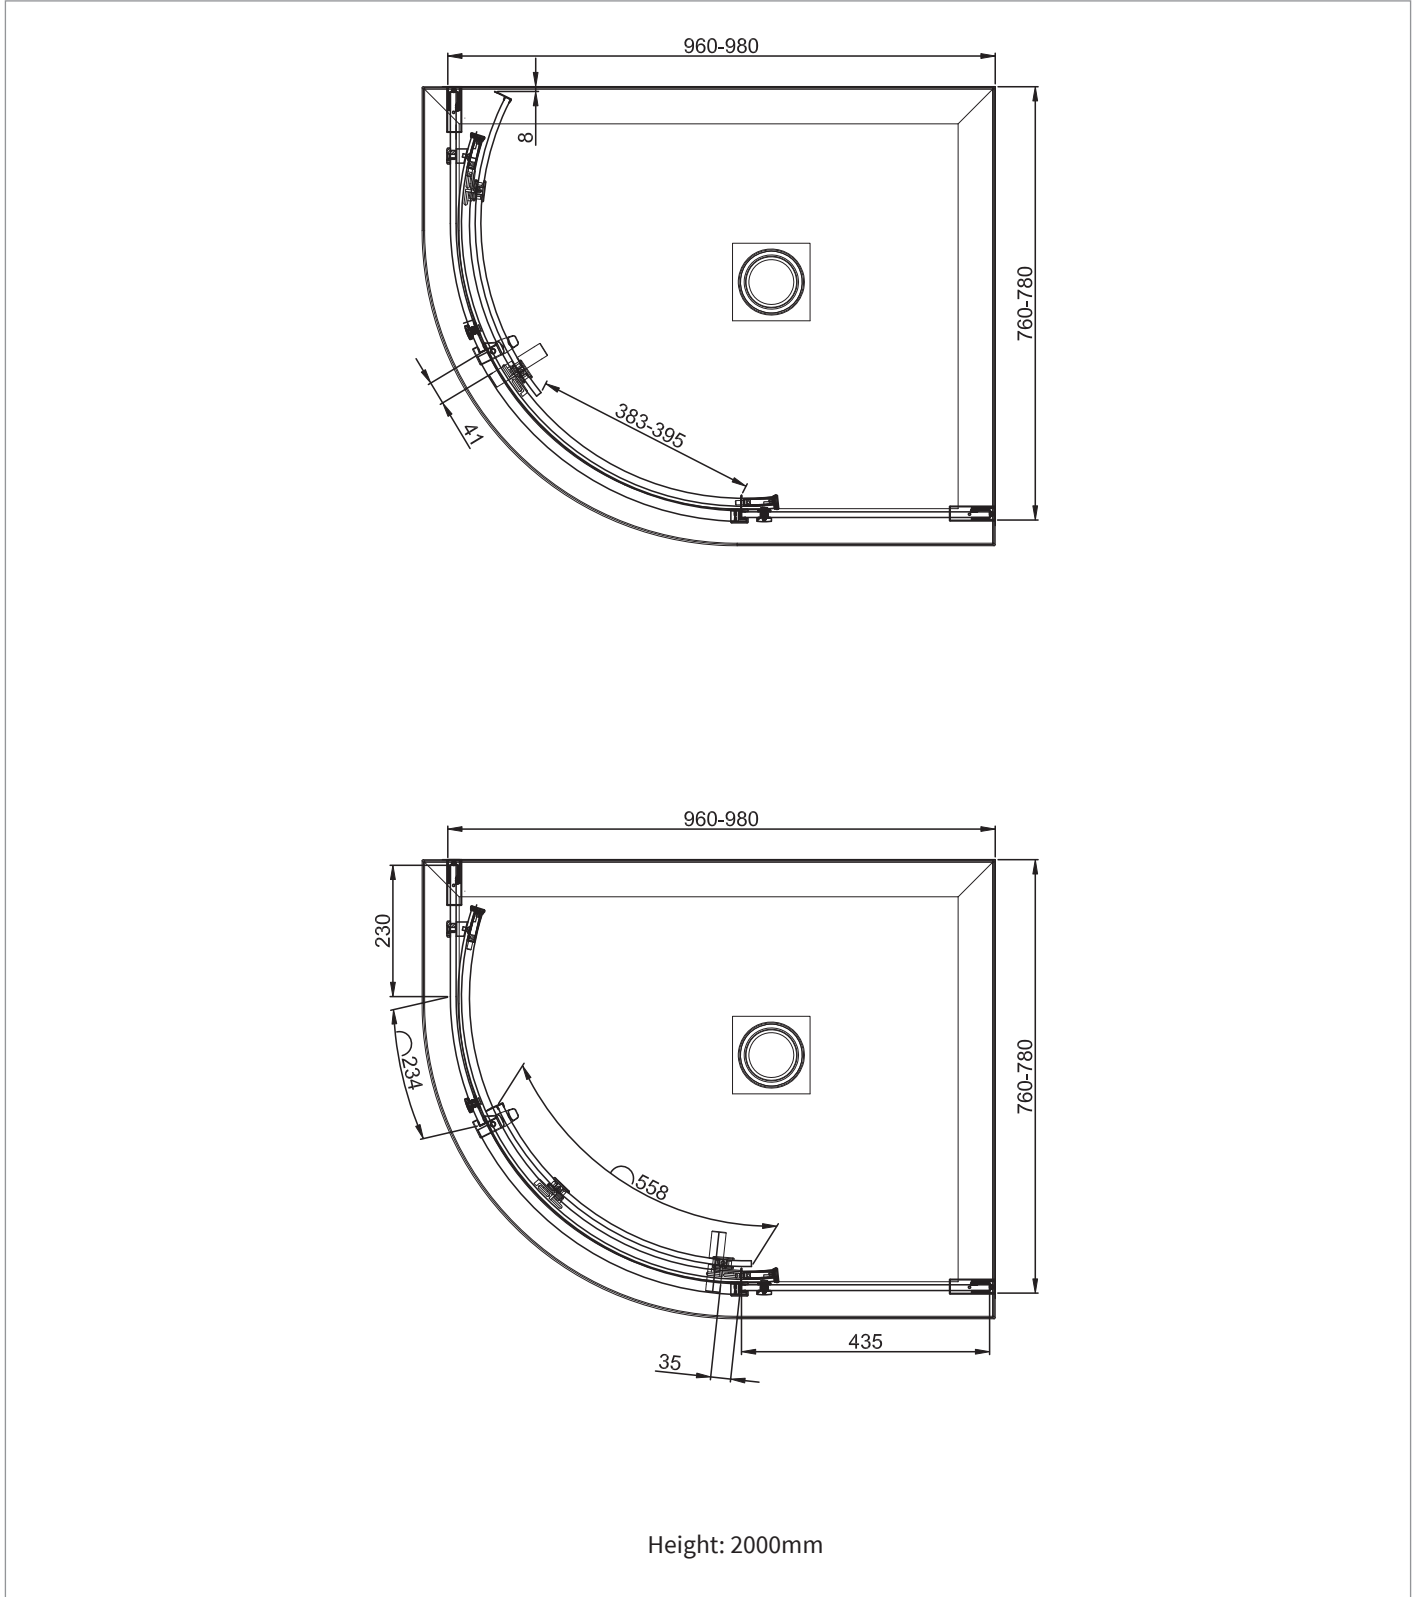

## PRODUCT CODE

OXQSFC10X8\_LB

## DESCRIPTION

Optix Offset Quadrant 1000x800 Box B  
Left Hand Curved Fixed Panel Brushed  
Brass

CATEGORY	Showering
WARRANTY DETAILS	Lifetime
COLOUR	Brushed Brass
PRIMARY MATERIAL	Glass
INSTALL TYPE	Wall Mounted
PRODUCT WIDTH MM	760
PRODUCT HEIGHT MM	2000
PRODUCT LENGTH MM	960
PRODUCT NET WEIGHT KG	24
STANDARDS	EN14428

HANDING SHOWERING	Left Hand
GLASS THICKNESS	10mm
EASY CLEAN	Yes
MAGNETIC DOOR STRIPS	No
NUMBER OF DOORS	0
SOFT CLOSING DOORS	Yes
SAFETY GLASS	Yes
REMOVABLE SEALS	No
QUICK RELEASE ROLLERS	No
WET ROOM COMPATIBLE	Yes
DOOR A INFORMATION	Quadrant
DOOR OPENING	383-395
DOOR ADJUSTMENT	760-780/860-980

## TECHNICAL DIMENSIONS

Dimensions in mm unless otherwise specified.

Tolerances (per material type) apply.