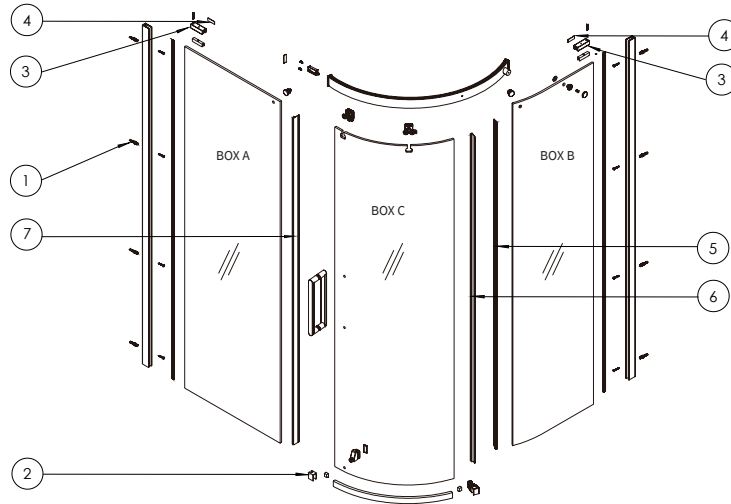

## TECHNICAL DIMENSIONS

Dimensions in mm unless otherwise specified.

Tolerances (per material type) apply.

## SPARES LIST

Only the parts labelled are available as spares.

NUMBER	PART CODE	DESCRIPTION
1	OPQPACKABZ	Optix Quad Blister Pack A Brushed Bronze
	OPQPACKAF	Optix Quad Blister Pack A Brushed Brass
	OPQPACKAT	Optix Quad Blister Pack A Slate
	OPQPACKAV	Optix Quad Blister Pack A Brushed Stainless Steel
2	OXQBOTPROCAPLBZ	Optix Quad Bottom Profile Cap (L) Brushed Bronze
	OXQBOTPROCAPLF	Optix Quad Bottom Profile Cap (L) Brushed Brass
	OXQBOTPROCAPLT	Optix Quad Bottom Profile Cap (L) Slate
	OXQBOTPROCAPLV	Optix Quad Bottom Profile Cap (L) Brushed Stainless Steel
	OXQBOTPROCAPRBZ	Optix Quad Bottom Profile cap (R) Brushed Bronze
	OXQBOTPROCAPRF	Optix Quad Bottom Profile cap (R) Brushed Brass
	OXQBOTPROCAPRT	Optix Quad Bottom Profile cap (R) Slate
	OXQBOTPROCAPRV	Optix Quad Bottom Profile cap (R) Brushed Stainless Steel
3	OXQBRACEBARLBZ	Optix Quad Bracing Bar (L) Brushed Bronze
	OXQBRACEBARLF	Optix Quad Bracing Bar (L) Brushed Brass
	OXQBRACEBARLT	Optix Quad Bracing Bar (L) Slate
	OXQBRACEBARLV	Optix Quad Bracing Bar (L) Brushed Stainless Steel
	OXQBRACEBARRBZ	Optix Quad Bracing Bar (R) Brushed Bronze
	OXQBRACEBARRF	Optix Quad Bracing Bar (R) Brushed Brass
	OXQBRACEBARRT	Optix Quad Bracing Bar (R) Slate
	OXQBRACEBARRV	Optix Quad Bracing Bar (R) Brushed Stainless Steel
4	OXQBRACECOVERBZ	Optix Quad Bracing Bar Screw Cover Brushed Bronze
	OXQBRACECOVERF	Optix Quad Bracing Bar Screw Cover Brushed Brass
	OXQBRACECOVERT	Optix Quad Bracing Bar Screw Cover Slate
	OXQBRACECOVERV	Optix Quad Bracing Bar Screw Cover Brushed Stainless Steel
5	OXQFCURSEAL	Optix Quad Fixed Curved Panel Vertical Seal
6	OXQMCURSEAL	Optix Quad Moving Curved Glass Vertical Seal
7	OXQSEALCLEAR	Optix Quad Flat Glass Seal Clear