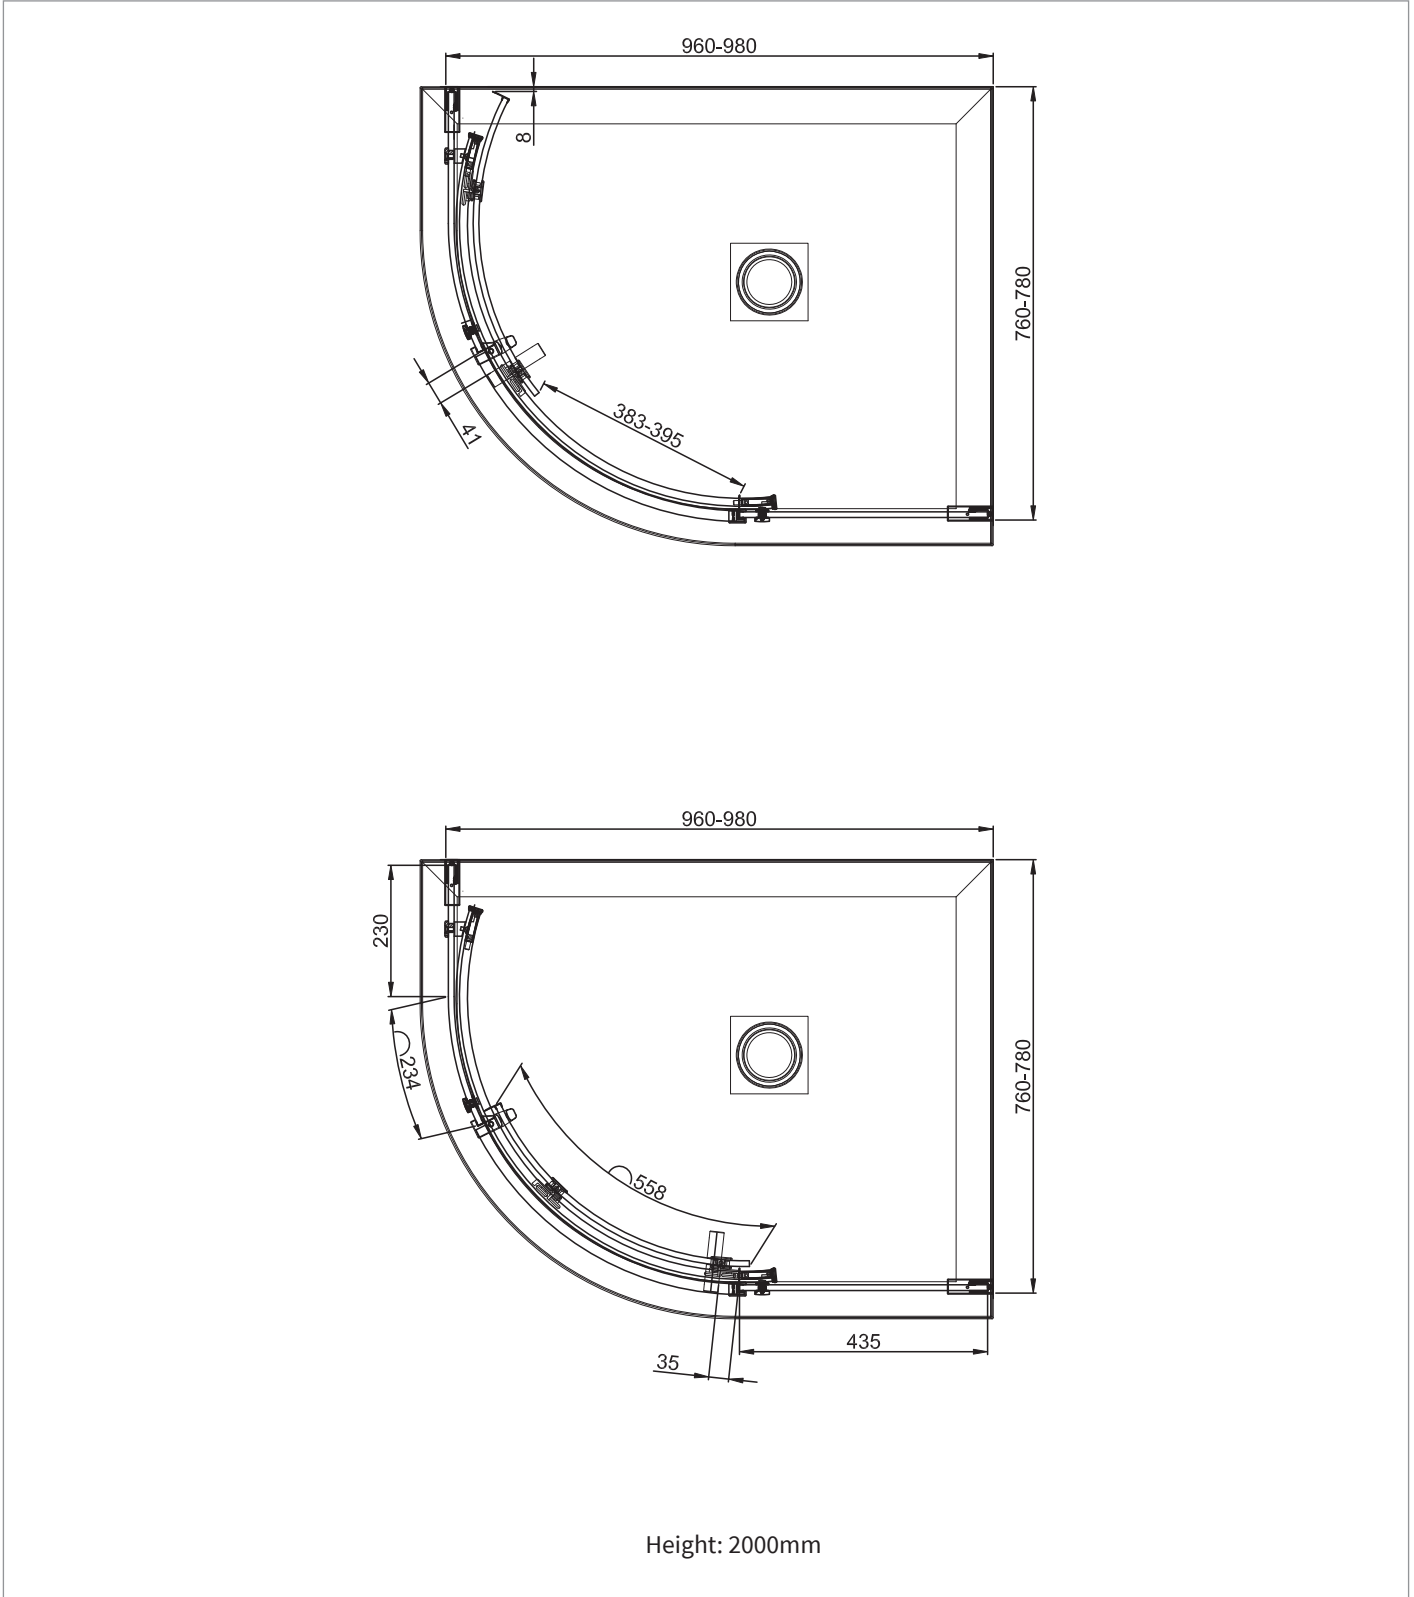

TECHNICAL DIMENSIONS

Dimensions in mm unless otherwise specified.

Tolerances (per material type) apply.