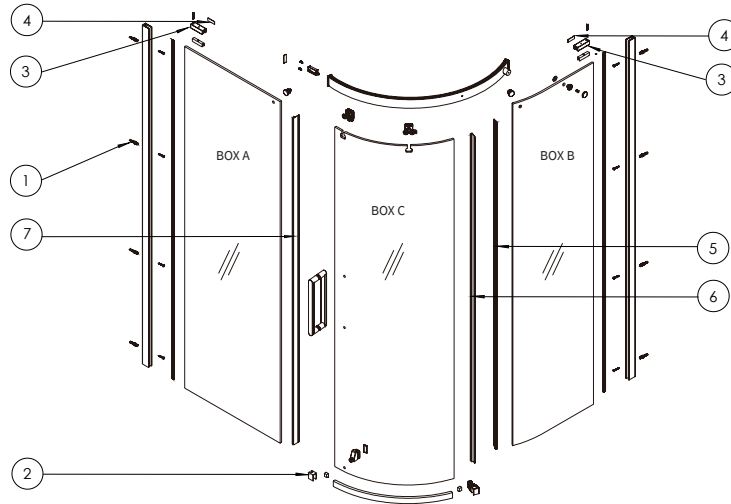

TECHNICAL DIMENSIONS

Dimensions in mm unless otherwise specified.

Tolerances (per material type) apply.

SPARES LIST

Only the parts labelled are available as spares.

NUMBER	PART CODE	DESCRIPTION
1	OPQPACKABZ	Optix Quad Blister Pack A Brushed Bronze
	OPQPACKAF	Optix Quad Blister Pack A Brushed Brass
	OPQPACKAT	Optix Quad Blister Pack A Slate
	OPQPACKAV	Optix Quad Blister Pack A Brushed Stainless Steel
2	OXQBOTPROCAPLBZ	Optix Quad Bottom Profile Cap (L) Brushed Bronze
	OXQBOTPROCAPLF	Optix Quad Bottom Profile Cap (L) Brushed Brass
	OXQBOTPROCAPLT	Optix Quad Bottom Profile Cap (L) Slate
	OXQBOTPROCAPLV	Optix Quad Bottom Profile Cap (L) Brushed Stainless Steel
	OXQBOTPROCAPRBZ	Optix Quad Bottom Profile cap (R) Brushed Bronze
	OXQBOTPROCAPRF	Optix Quad Bottom Profile cap (R) Brushed Brass
	OXQBOTPROCAPRT	Optix Quad Bottom Profile cap (R) Slate
	OXQBOTPROCAPRV	Optix Quad Bottom Profile cap (R) Brushed Stainless Steel
3	OXQBRACEBARLBZ	Optix Quad Bracing Bar (L) Brushed Bronze
	OXQBRACEBARLF	Optix Quad Bracing Bar (L) Brushed Brass
	OXQBRACEBARLT	Optix Quad Bracing Bar (L) Slate
	OXQBRACEBARLV	Optix Quad Bracing Bar (L) Brushed Stainless Steel
	OXQBRACEBARRBZ	Optix Quad Bracing Bar (R) Brushed Bronze
	OXQBRACEBARRF	Optix Quad Bracing Bar (R) Brushed Brass
	OXQBRACEBARRT	Optix Quad Bracing Bar (R) Slate
	OXQBRACEBARRV	Optix Quad Bracing Bar (R) Brushed Stainless Steel
4	OXQBRACECOVERBZ	Optix Quad Bracing Bar Screw Cover Brushed Bronze
	OXQBRACECOVERF	Optix Quad Bracing Bar Screw Cover Brushed Brass
	OXQBRACECOVERT	Optix Quad Bracing Bar Screw Cover Slate
	OXQBRACECOVERV	Optix Quad Bracing Bar Screw Cover Brushed Stainless Steel
5	OXQFCURSEAL	Optix Quad Fixed Curved Panel Vertical Seal
6	OXQMCURSEAL	Optix Quad Moving Curved Glass Vertical Seal
7	OXQSEALCLEAR	Optix Quad Flat Glass Seal Clear