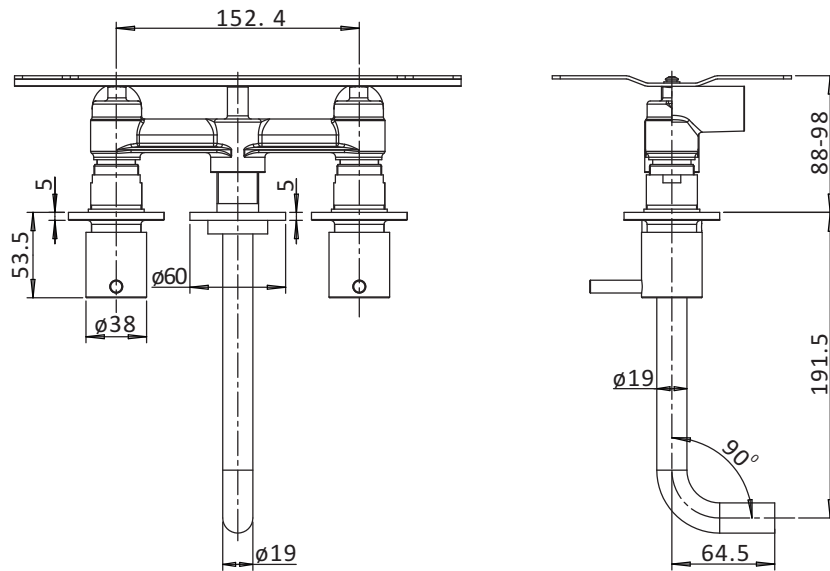

## DESCRIPTION

MPRO Basin 3H Trim Set No Waste  
Brushed Bronze

CATEGORY	Brassware
WARRANTY DETAILS	15 Years
COLOUR	Brushed Bronze
FINISH APPLICATION	PVD
PRIMARY MATERIAL	Brass
INSTALL TYPE	Wall Mounted
PRODUCT WIDTH MM	212
PRODUCT NET WEIGHT KG	0.94
STANDARDS	BS EN 200:2008, BS EN 817:2008

MINIMUM PRESSURE (BAR)	1
MAX WORKING PRESSURE (BAR)	6
NUMBER OF OUTLETS	1
NUMBER OF FUNCTIONS	1
SPOUT PROJECTION	191
SWIVEL SPOUT	No
INLET CONNECTIONS THREAD	G3/4"
FLOW REGULATOR	Aerator
WASTE INCLUDED	No
ANTI-SCALD	No
ENERGY SAVING	No
SHOWER HOSE & HANDSET ARE INCLUDED	No

## TECHNICAL DIMENSIONS

Dimensions in mm unless otherwise specified.

Tolerances (per material type) apply.