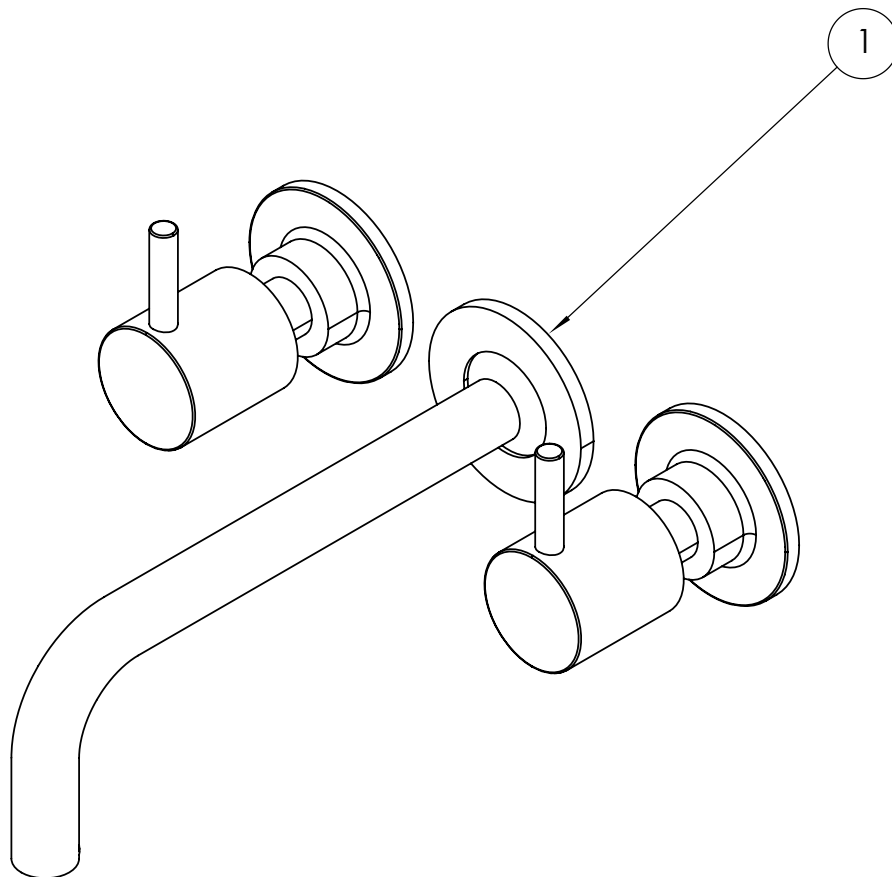

MINIMUM PRESSURE (BAR)	1
MAX WORKING PRESSURE (BAR)	6
NUMBER OF OUTLETS	1
NUMBER OF FUNCTIONS	1
SPOUT PROJECTION	191
SWIVEL SPOUT	No
INLET CONNECTIONS THREAD	G3/4"
FLOW REGULATOR	Aerator
WASTE INCLUDED	No
ANTI-SCALD	No
ENERGY SAVING	No
SHOWER HOSE & HANDSET ARE INCLUDED	No

## TECHNICAL DIMENSIONS

Dimensions in mm unless otherwise specified.

Tolerances (per material type) apply.

## SPARES LIST

Only the parts labelled are available as spares.

NUMBER	PART CODE	DESCRIPTION
1	PRO130BASERINGBZ	PRO130TRIMC spout Brushed Bronze
	PRO130BASERINGT	PRO130TRIMC spout Slate