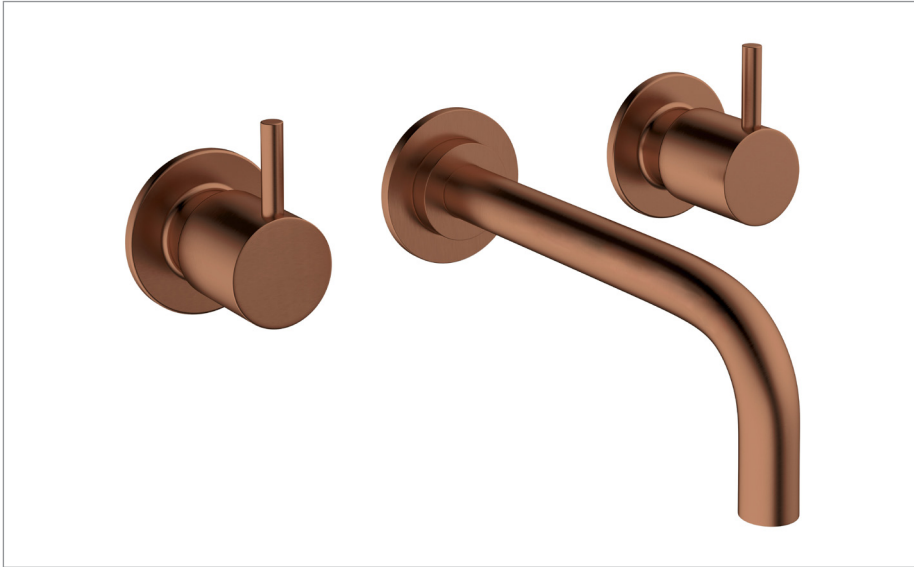

## PRODUCT CODE

PRO130TRIMBZ

## DESCRIPTION

MPRO Basin 3H Trim Set No Waste  
Brushed Bronze

CATEGORY	Brassware
WARRANTY DETAILS	15 Years
COLOUR	Brushed Bronze
FINISH APPLICATION	PVD
PRIMARY MATERIAL	Brass
INSTALL TYPE	Wall Mounted
PRODUCT WIDTH MM	212
PRODUCT NET WEIGHT KG	0.94
STANDARDS	BS EN 200:2008, BS EN 817:2008