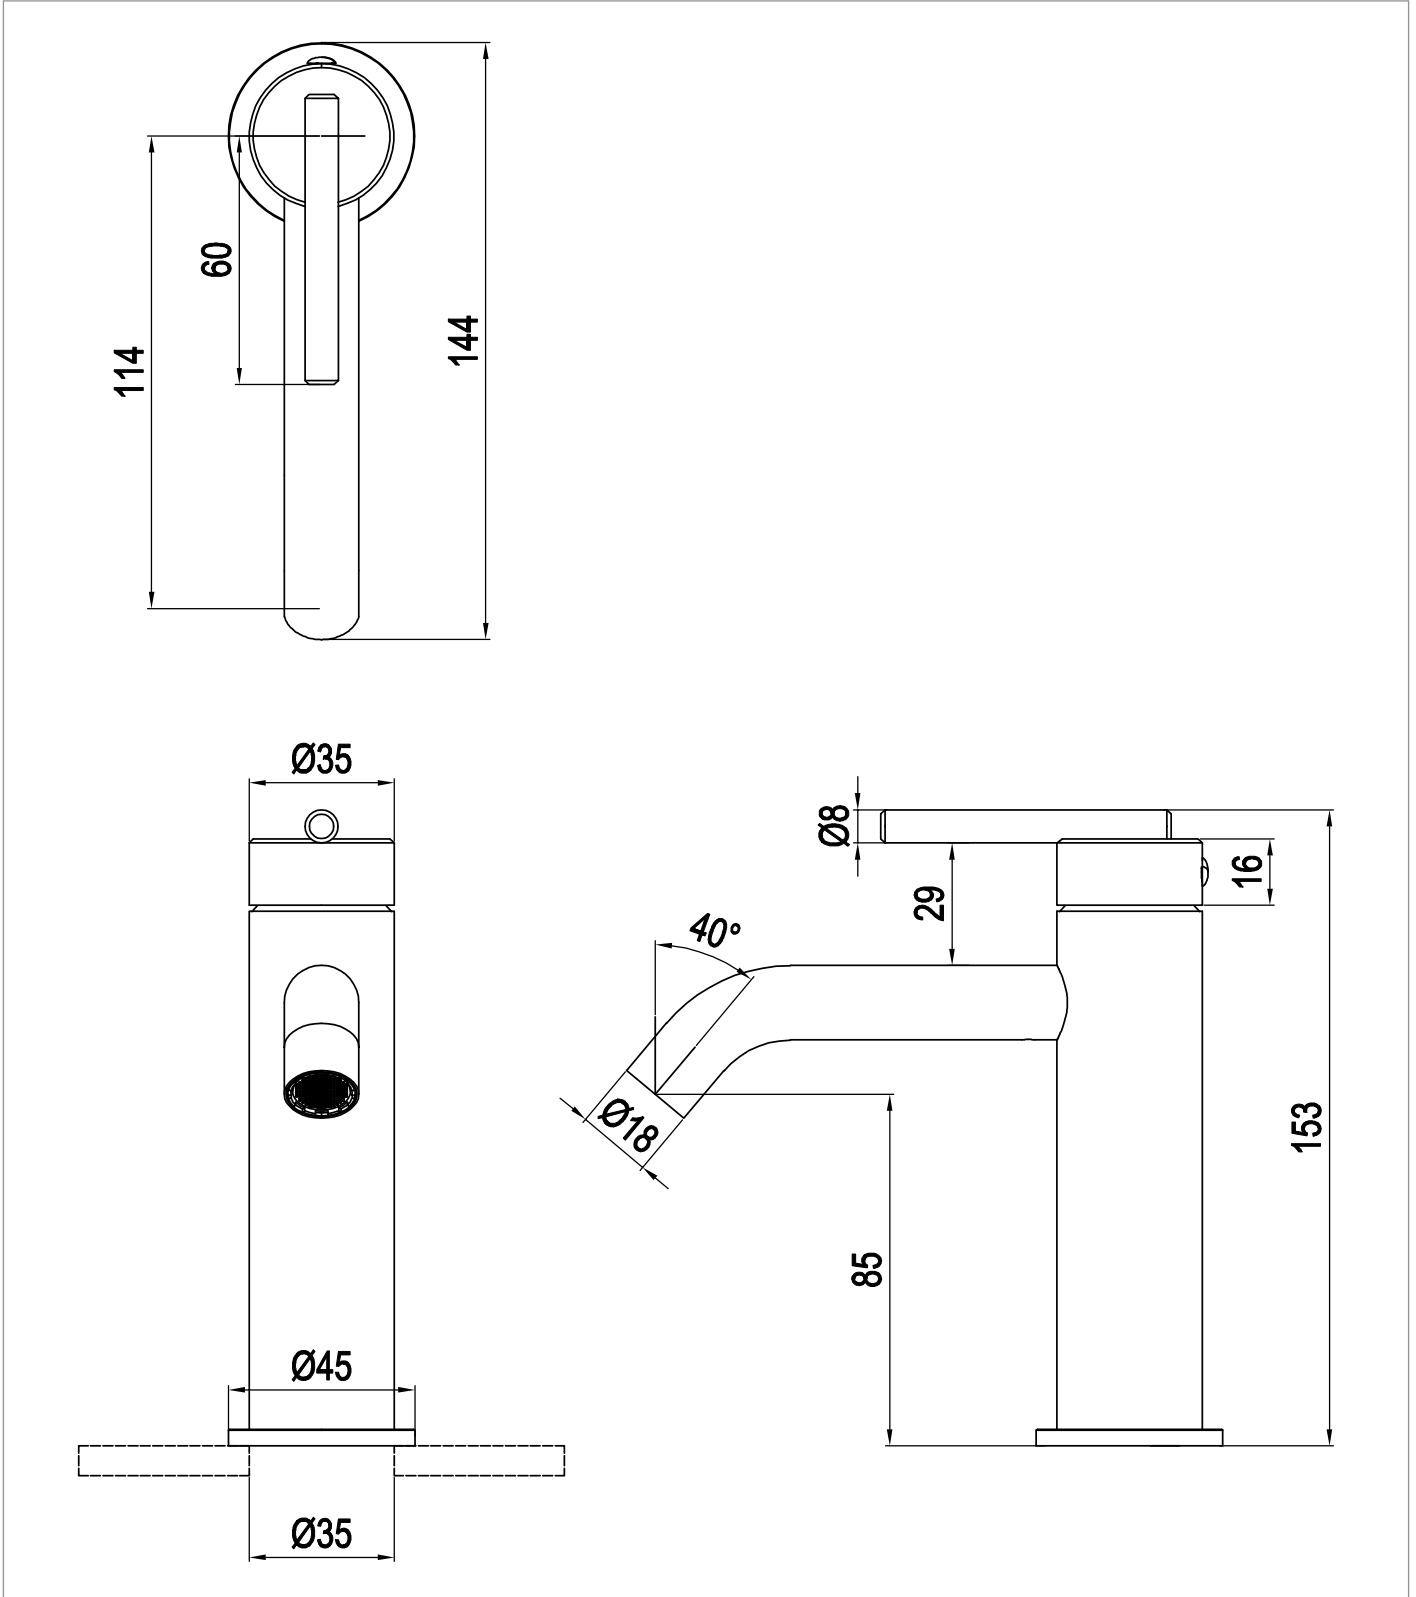

PRODUCT DATA SHEET

PRODUCT CODE

TL110DNS

RANGE

3ONE6 Lever

DESCRIPTION

3ONE6 Lever Basin Mono Stainless Steel

WEBSITE LINK [Click Here](#)

CATEGORY	Brassware
WARRANTY DETAILS	15 Years
COLOUR	Stainless Steel
FINISH APPLICATION	Raw/Natural
PRIMARY MATERIAL	316 Stainless Steel
INSTALL TYPE	Deck Mounted
PRODUCT WIDTH MM	45
PRODUCT HEIGHT MM	153
PRODUCT NET WEIGHT KG	0.8
STANDARDS	BS EN 817:2008

MINIMUM PRESSURE (BAR)	1
MAX WORKING PRESSURE (BAR)	5
NUMBER OF OUTLETS	1
NUMBER OF FUNCTIONS	1
HEADWORK	25mm Single lever ceramic cartridge
SPOUT PROJECTION	114
SWIVEL SPOUT	No
INLET CONNECTIONS THREAD	G1/2"
OUTLET CONNECTIONS THREAD	M16.5x1
FLOW REGULATOR	Cache M16.5x1
WASTE INCLUDED	No
ANTI-SCALD	No
ENERGY SAVING	No
SHOWER HOSE & HANDSET ARE INCLUDED	No

TECHNICAL DIMENSIONS

Dimensions in mm unless otherwise specified.

Tolerances (per material type) apply.

SPARES LIST

Only the parts labelled are available as spares.

NUMBER	PART CODE	DESCRIPTION
1	B19002200-YY	TS110 FLEXIBLE TAIL (G1_2xM8x1-45CM)
2	A060111000	TS110_112DNS Base Ring
	A060111001	TS110/112DNSF Base Ring
	A060111002	TS110/112DNST Base Ring
3	A060110700	TS110_112DNS Cartridge
4	A060110800	3ONE6 Basin Aerator
5	B14001300	TS110DNS/F/T Fixing Kit
6	A065110300	TL110DNS/TL112DNS/TL114DNS/TL111DNS/TL113DNS Lever
	A065110301	TL110DNSF/TL112DNSF/TL114DNSF/TL111DNSF/TL113DNSF Lever
	A065110302	TL110DNST/TL112DNST/TL114DNST/TL111DNST/TL113DNST Lever