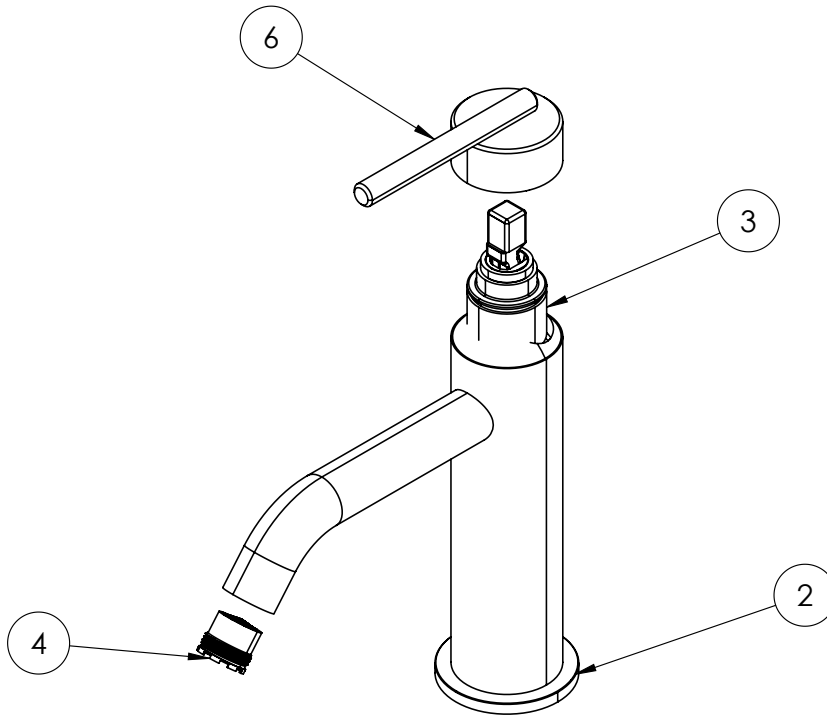

MINIMUM PRESSURE (BAR)	1
MAX WORKING PRESSURE (BAR)	5
NUMBER OF OUTLETS	1
NUMBER OF FUNCTIONS	1
HEADWORK	25mm Single lever ceramic cartridge
SPOUT PROJECTION	114
SWIVEL SPOUT	No
INLET CONNECTIONS THREAD	G1/2"
OUTLET CONNECTIONS THREAD	M16.5x1
FLOW REGULATOR	Cache M16.5x1
WASTE INCLUDED	No
ANTI-SCALD	No
ENERGY SAVING	No
SHOWER HOSE & HANDSET ARE INCLUDED	No

TECHNICAL DIMENSIONS

Dimensions in mm unless otherwise specified.

Tolerances (per material type) apply.

SPARES LIST

Only the parts labelled are available as spares.

NUMBER	PART CODE	DESCRIPTION
1	B19002200-YY	TS110 FLEXIBLE TAIL (G1_2xM8x1-45CM)
2	A060111000	TS110_112DNS Base Ring
	A060111001	TS110/112DNSF Base Ring
	A060111002	TS110/112DNST Base Ring
3	A060110700	TS110_112DNS Cartridge
4	A060110800	3ONE6 Basin Aerator
5	B14001300	TS110DNS/F/T Fixing Kit
6	A065110300	TL110DNS/TL112DNS/TL114DNS/TL111DNS/TL113DNS Lever
	A065110301	TL110DNSF/TL112DNSF/TL114DNSF/TL111DNSF/TL113DNSF Lever
	A065110302	TL110DNST/TL112DNST/TL114DNST/TL111DNST/TL113DNST Lever