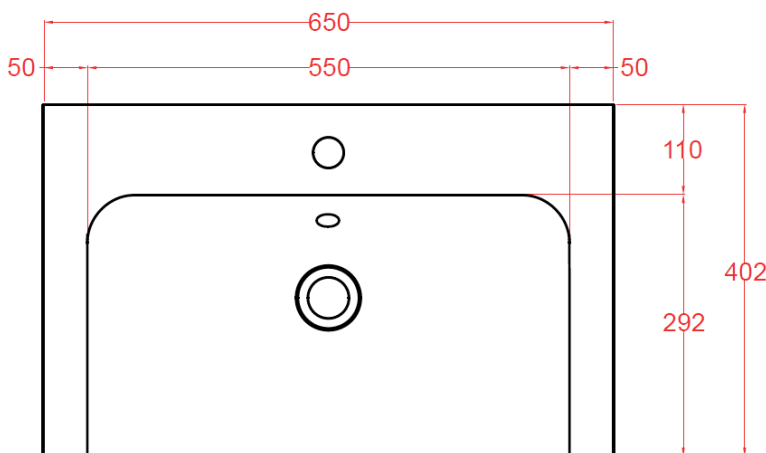

Measurements in millimetres mm

Information updated May 2019

Tel 0345 873 8840

crosswater[™]

ARENA 600mm Basin

TECHNICAL DATA

CODE No	AN0611SCW Single tap hole AN0610SCW No tap hole
Compatible with:	AN6000Dxx
Recommended use	Domestic, hotel, residential
Material	Fine Fire Clay
Standards	EN 14688 – CL 0 EN31
Required Fitting:	BSW0103WG Click Clack Basin waste with Ceramic Cover
Colour	White only
Specification	1 centre tap hole or no tap hole Over flow, including chrome overflow cover
Fixing	Wall Mounted/on furniture carcass
Weight	12kg
Warranty	15 years

SPECIFICATION

Furniture/Wall hung basin

EN 31/EN 14688 – CL 0

Dimensions w 650 x d 402 x h 35mm

Special feature: overflow channel glazed

Overflow Colour options:

MPROOVM	Matt Black
MPOOVF	Brushed Brass
MPOOVV	Stainless Steel Effect

Sizes detailed could have a variation of about +/-5 % due to the changes to material characteristics during the firing processes. Exact measurements for individual installations can only be taken from the finished ceramic