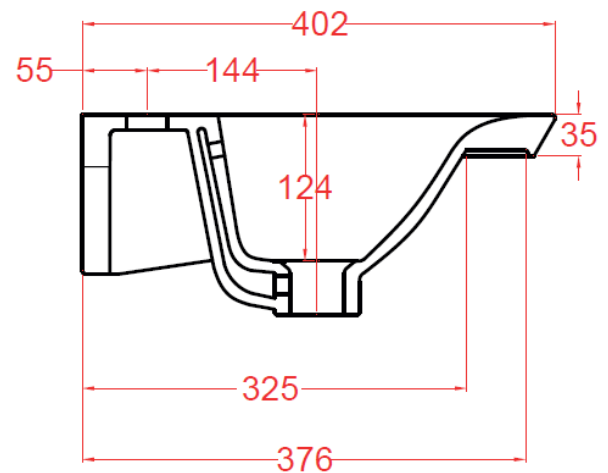

Measurements in millimetres mm

Information updated May 2019

Tel 0345 873 8840

crosswater[™]

ARENA 600mm Basin

TECHNICAL DATA

CODE No	AN0611SCW Single tap hole AN0610SCW No tap hole
Compatible with:	AN6000Dxx
Recommended use	Domestic, hotel, residential
Material	Fine Fire Clay
Standards	EN 14688 – CL 0 EN31
Required Fitting:	BSW0103WG Click Clack Basin waste with Ceramic Cover
Colour	White only
Specification	1 centre tap hole or no tap hole Over flow, including chrome overflow cover
Fixing	Wall Mounted/on furniture carcass
Weight	12kg
Warranty	15 years

SPECIFICATION

Furniture/Wall hung basin

EN 31/EN 14688 – CL 0

Dimensions w 650 x d 402 x h 35mm

Special feature: overflow channel glazed

Overflow Colour options:

MPROOVM	Matt Black
MPOOVF	Brushed Brass
MPOOVV	Stainless Steel Effect

Sizes detailed could have a variation of about +/-5 % due to the changes to material characteristics during the firing processes. Exact measurements for individual installations can only be taken from the finished ceramic