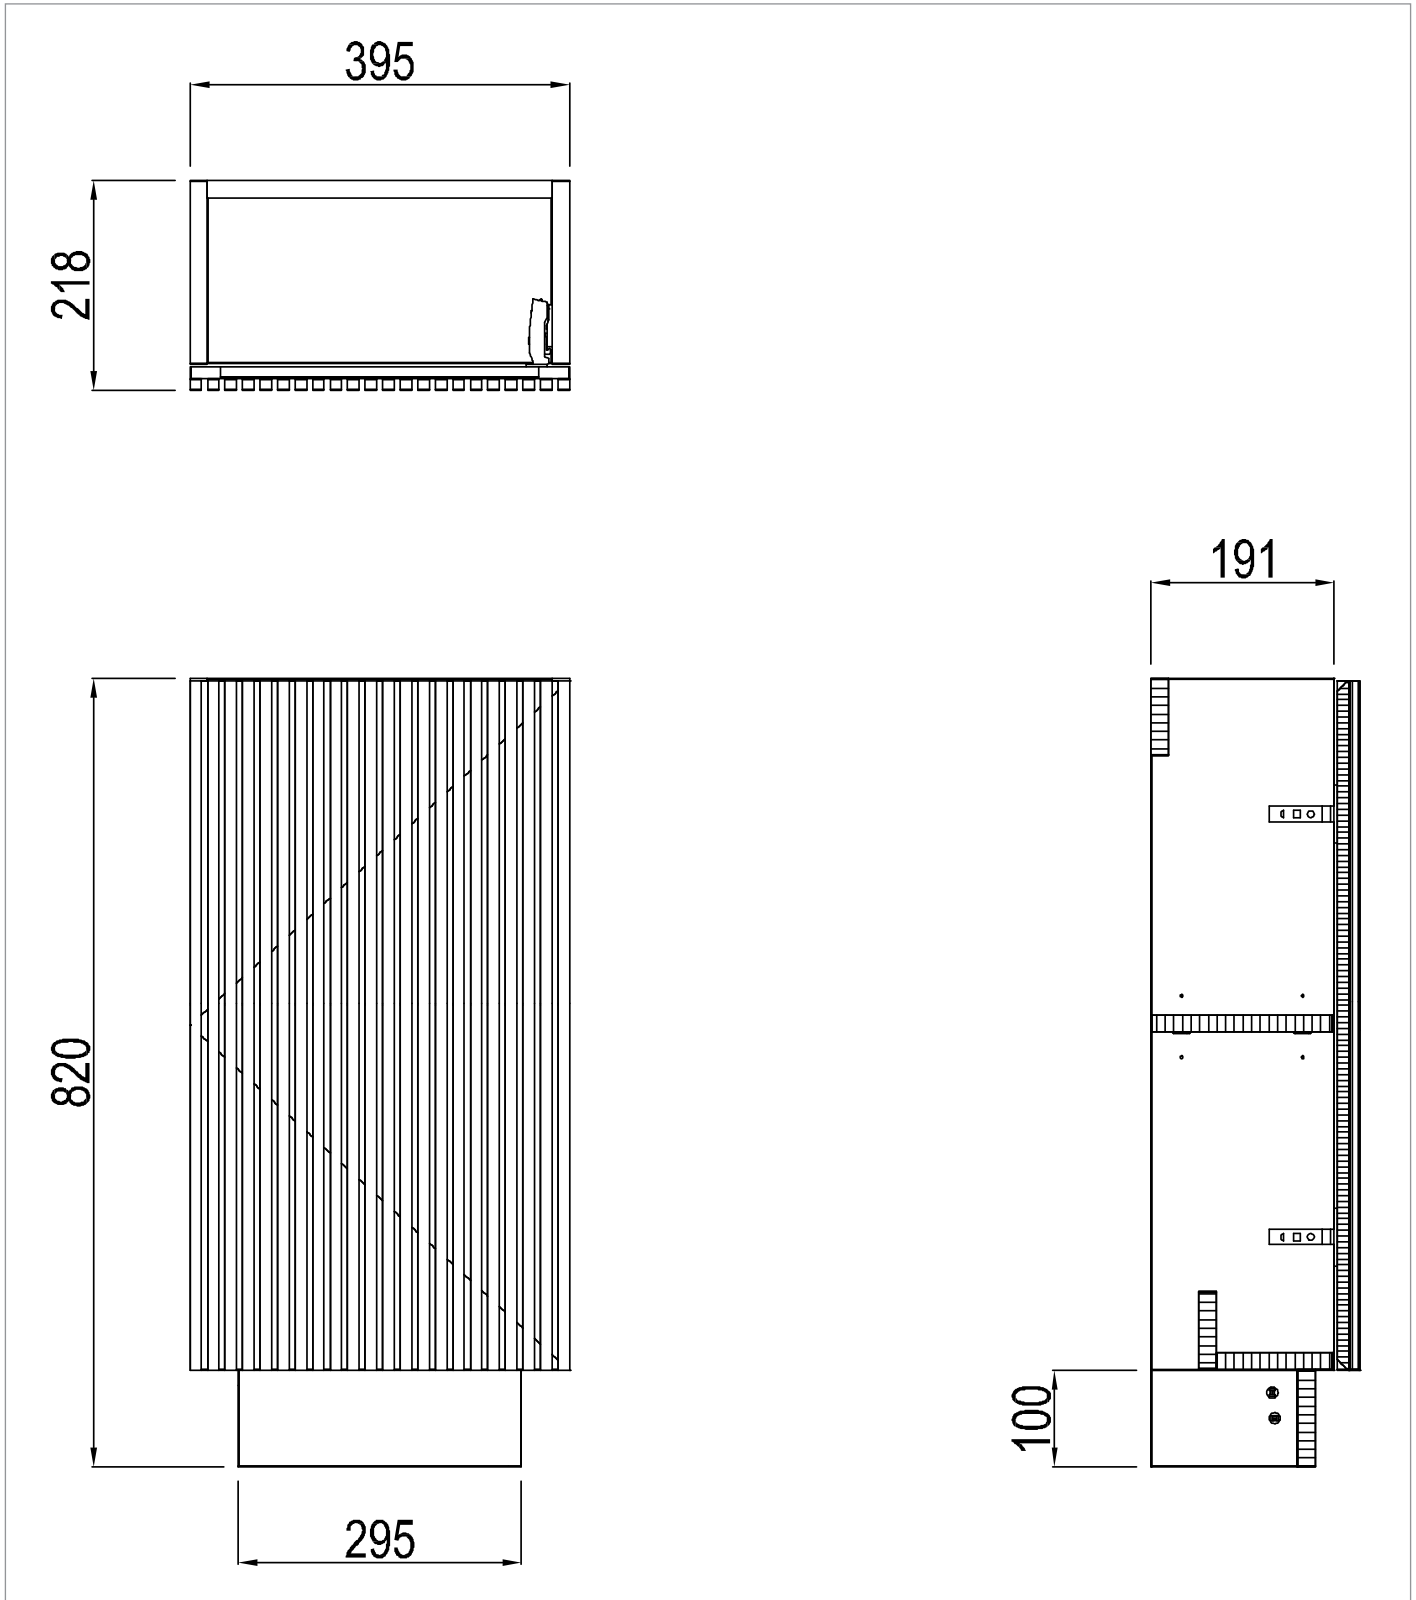

PRODUCT DATA SHEET

PRODUCT CODE

LM4000FSDWSAN

RANGE

Limit

DESCRIPTION

Limit 400mm Cloakroom Floorstanding Door Unit Warm Stone

CATEGORY	Furniture
WARRANTY DETAILS	10 Years
COLOUR	Warm Stone
FINISH APPLICATION	Melamine
PRIMARY MATERIAL	MFC
SECONDARY MATERIAL	MDF
INSTALL TYPE	Floor Standing
PRODUCT WIDTH MM	395
PRODUCT HEIGHT MM	820
PRODUCT DEPTH MM	218
PRODUCT NET WEIGHT KG	11.5
STANDARDS	No

COLOUR CODE / REFERENCE	U750 ST9
DRAWER BOX	0
DRAWER RUNNERS	0
WALL HANGERS	No
ADJUSTABLE FEET	No
DRAWER OPERATION	No

TECHNICAL DIMENSIONS

Dimensions in mm unless otherwise specified.

Tolerances (per material type) apply.

SPARES LIST

Only the parts labelled are available as spares.

NUMBER	PART CODE	DESCRIPTION
1	DF_LM4000FSDWSAN	Limit 400mm FS Cloakroom Door Front Warm Stone
	DF_LM4000FSDRWAN	Limit 400mm FS Cloakroom Door Front Royal Walnut
	DF_LM4000FSDMOAN	Limit 400mm FS Cloakroom Door Front Modern Oak
	DF_LM4000FSDSTAN	Limit 400mm FS Cloakroom Door Front Steelwood
2	LIMITHINGE	Limit Door Hinges
3	LIMITPUSHOPEN	Limit Push to Open Mechanism
4	LIMITPINS	Limit Shelf Pins