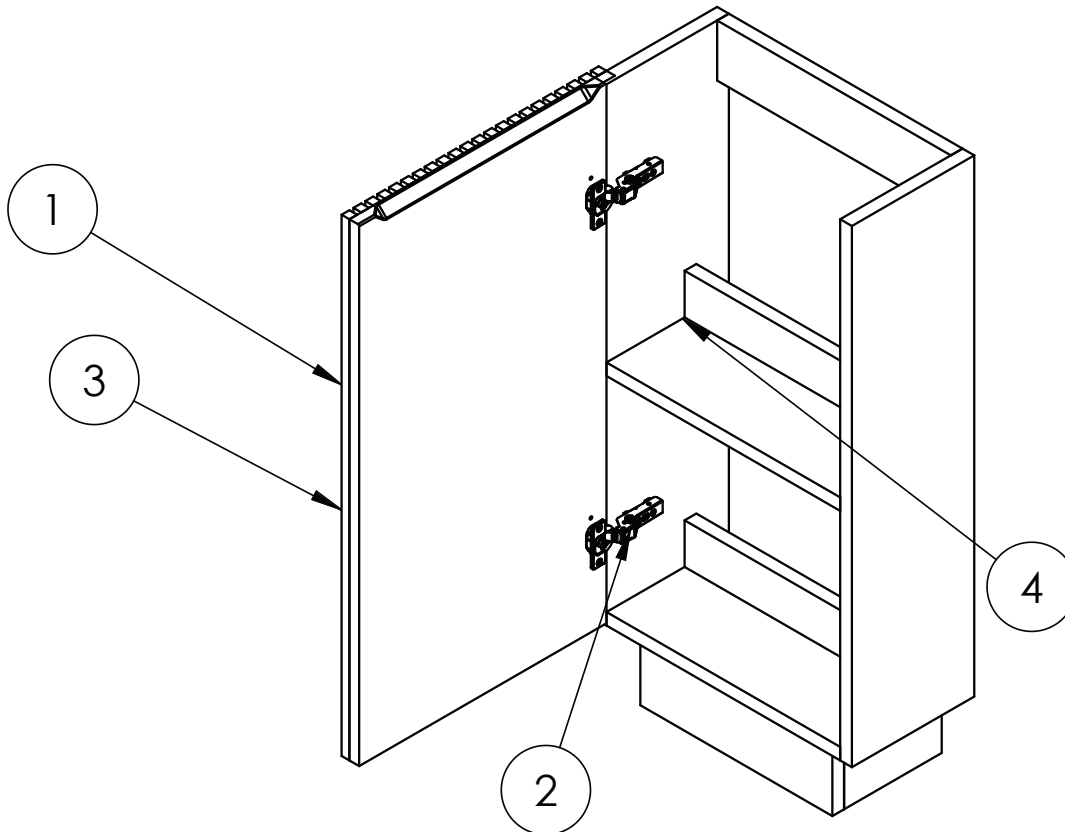

PRODUCT DATA SHEET

PRODUCT CODE

LM4000FSDWSAN

RANGE

Limit

DESCRIPTION

Limit 400mm Cloakroom Floorstanding Door Unit Warm Stone

CATEGORY	Furniture
WARRANTY DETAILS	10 Years
COLOUR	Warm Stone
FINISH APPLICATION	Melamine
PRIMARY MATERIAL	MFC
SECONDARY MATERIAL	MDF
INSTALL TYPE	Floor Standing
PRODUCT WIDTH MM	395
PRODUCT HEIGHT MM	820
PRODUCT DEPTH MM	218
PRODUCT NET WEIGHT KG	11.5
STANDARDS	No

COLOUR CODE / REFERENCE	U750 ST9
DRAWER BOX	0
DRAWER RUNNERS	0
WALL HANGERS	No
ADJUSTABLE FEET	No
DRAWER OPERATION	No

TECHNICAL DIMENSIONS

Dimensions in mm unless otherwise specified.

Tolerances (per material type) apply.

SPARES LIST

Only the parts labelled are available as spares.

NUMBER	PART CODE	DESCRIPTION
1	DF_LM4000FSDWSAN	Limit 400mm FS Cloakroom Door Front Warm Stone
	DF_LM4000FSDRWAN	Limit 400mm FS Cloakroom Door Front Royal Walnut
	DF_LM4000FSDMOAN	Limit 400mm FS Cloakroom Door Front Modern Oak
	DF_LM4000FSDSTAN	Limit 400mm FS Cloakroom Door Front Steelwood
2	LIMITHINGE	Limit Door Hinges
3	LIMITPUSHOPEN	Limit Push to Open Mechanism
4	LIMITPINS	Limit Shelf Pins