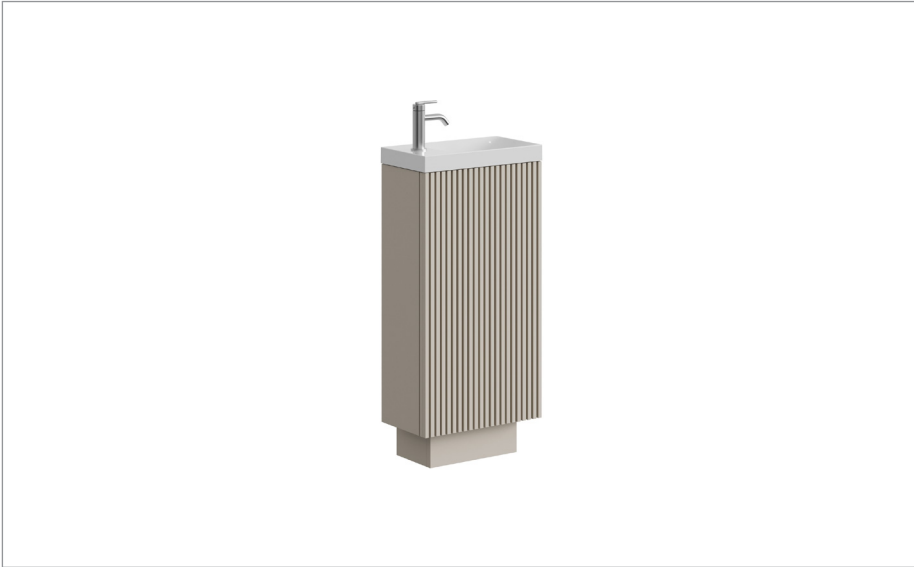

PRODUCT DATA SHEET

PRODUCT CODE

LM4000FSDWSAN

RANGE

Limit

DESCRIPTION

Limit 400mm Cloakroom Floorstanding Door Unit Warm Stone

CATEGORY	Furniture
WARRANTY DETAILS	10 Years
COLOUR	Warm Stone
FINISH APPLICATION	Melamine
PRIMARY MATERIAL	MFC
SECONDARY MATERIAL	MDF
INSTALL TYPE	Floor Standing
PRODUCT WIDTH MM	395
PRODUCT HEIGHT MM	820
PRODUCT DEPTH MM	218
PRODUCT NET WEIGHT KG	11.5
STANDARDS	No

COLOUR CODE / REFERENCE	U750 ST9
DRAWER BOX	0
DRAWER RUNNERS	0
WALL HANGERS	No
ADJUSTABLE FEET	No
DRAWER OPERATION	No

TECHNICAL DIMENSIONS

Dimensions in mm unless otherwise specified.

Tolerances (per material type) apply.