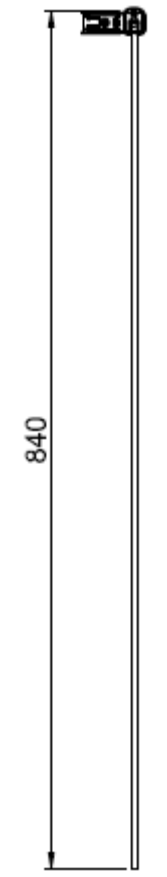

KAI 6 SINGLE BATH SCREEN

Outward opening

KLBSSC0900

Model	A (mm)	B (mm)
KLBSSC0900	880–900mm	1500

A  Cap for wall profile  
x1

B  Wall plug x3

C  Wall profile x1

D  ST4\*30 x3

E  Screw clip x3

F  Screw cap x3

G  ST4\*8 x3

H  Bottom seal x1