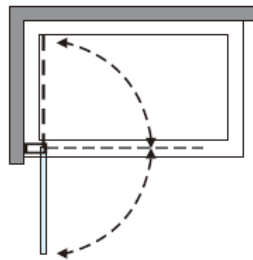

KAI 6 SINGLE BATH SCREEN

Outward opening

KLBSSC0900

Model	A (mm)	B (mm)
KLBSSC0900	880–900mm	1500

A  Cap for wall profile  
x1

B  Wall plug x3

C  Wall profile x1

D  ST4\*30 x3

E  Screw clip x3

F  Screw cap x3

G  ST4\*8 x3

H  Bottom seal x1