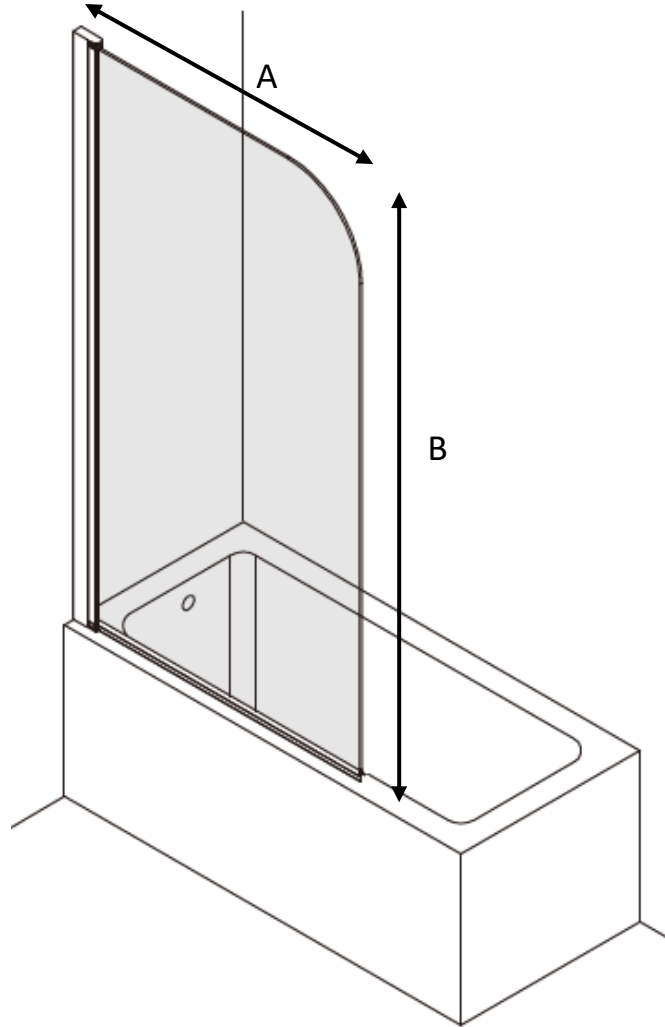

KAI 6 SINGLE BATH SCREEN

Outward opening

KLBSSC0900

Model	A (mm)	B (mm)
KLBSSC0900	880–900mm	1500

A  Cap for wall profile  
x1

B  Wall plug x3

C  Wall profile x1

D  ST4\*30 x3

E  Screw clip x3

F  Screw cap x3

G  ST4\*8 x3

H  Bottom seal x1