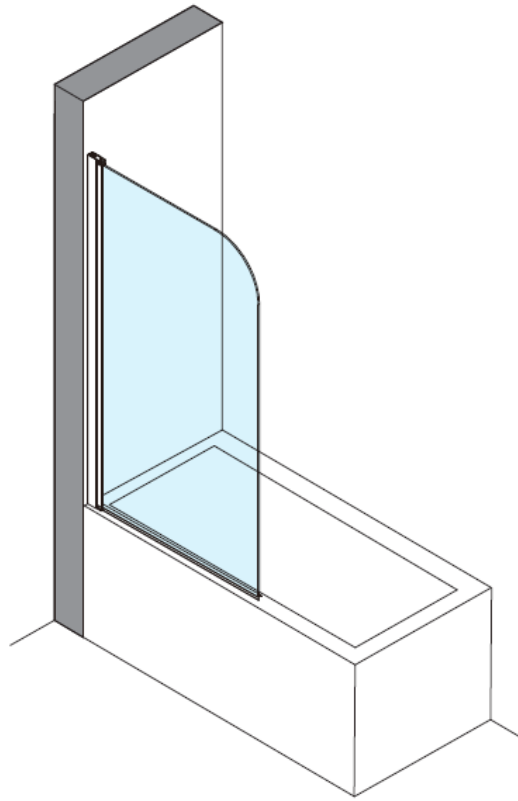

KAI 6 SINGLE BATH SCREEN

Outward opening

KLBSSC0900

Model	A (mm)	B (mm)
KLBSSC0900	880–900mm	1500

A  Cap for wall profile  
x1

B  Wall plug x3

C  Wall profile x1

D  ST4\*30 x3

E  Screw clip x3

F  Screw cap x3

G  ST4\*8 x3

H  Bottom seal x1