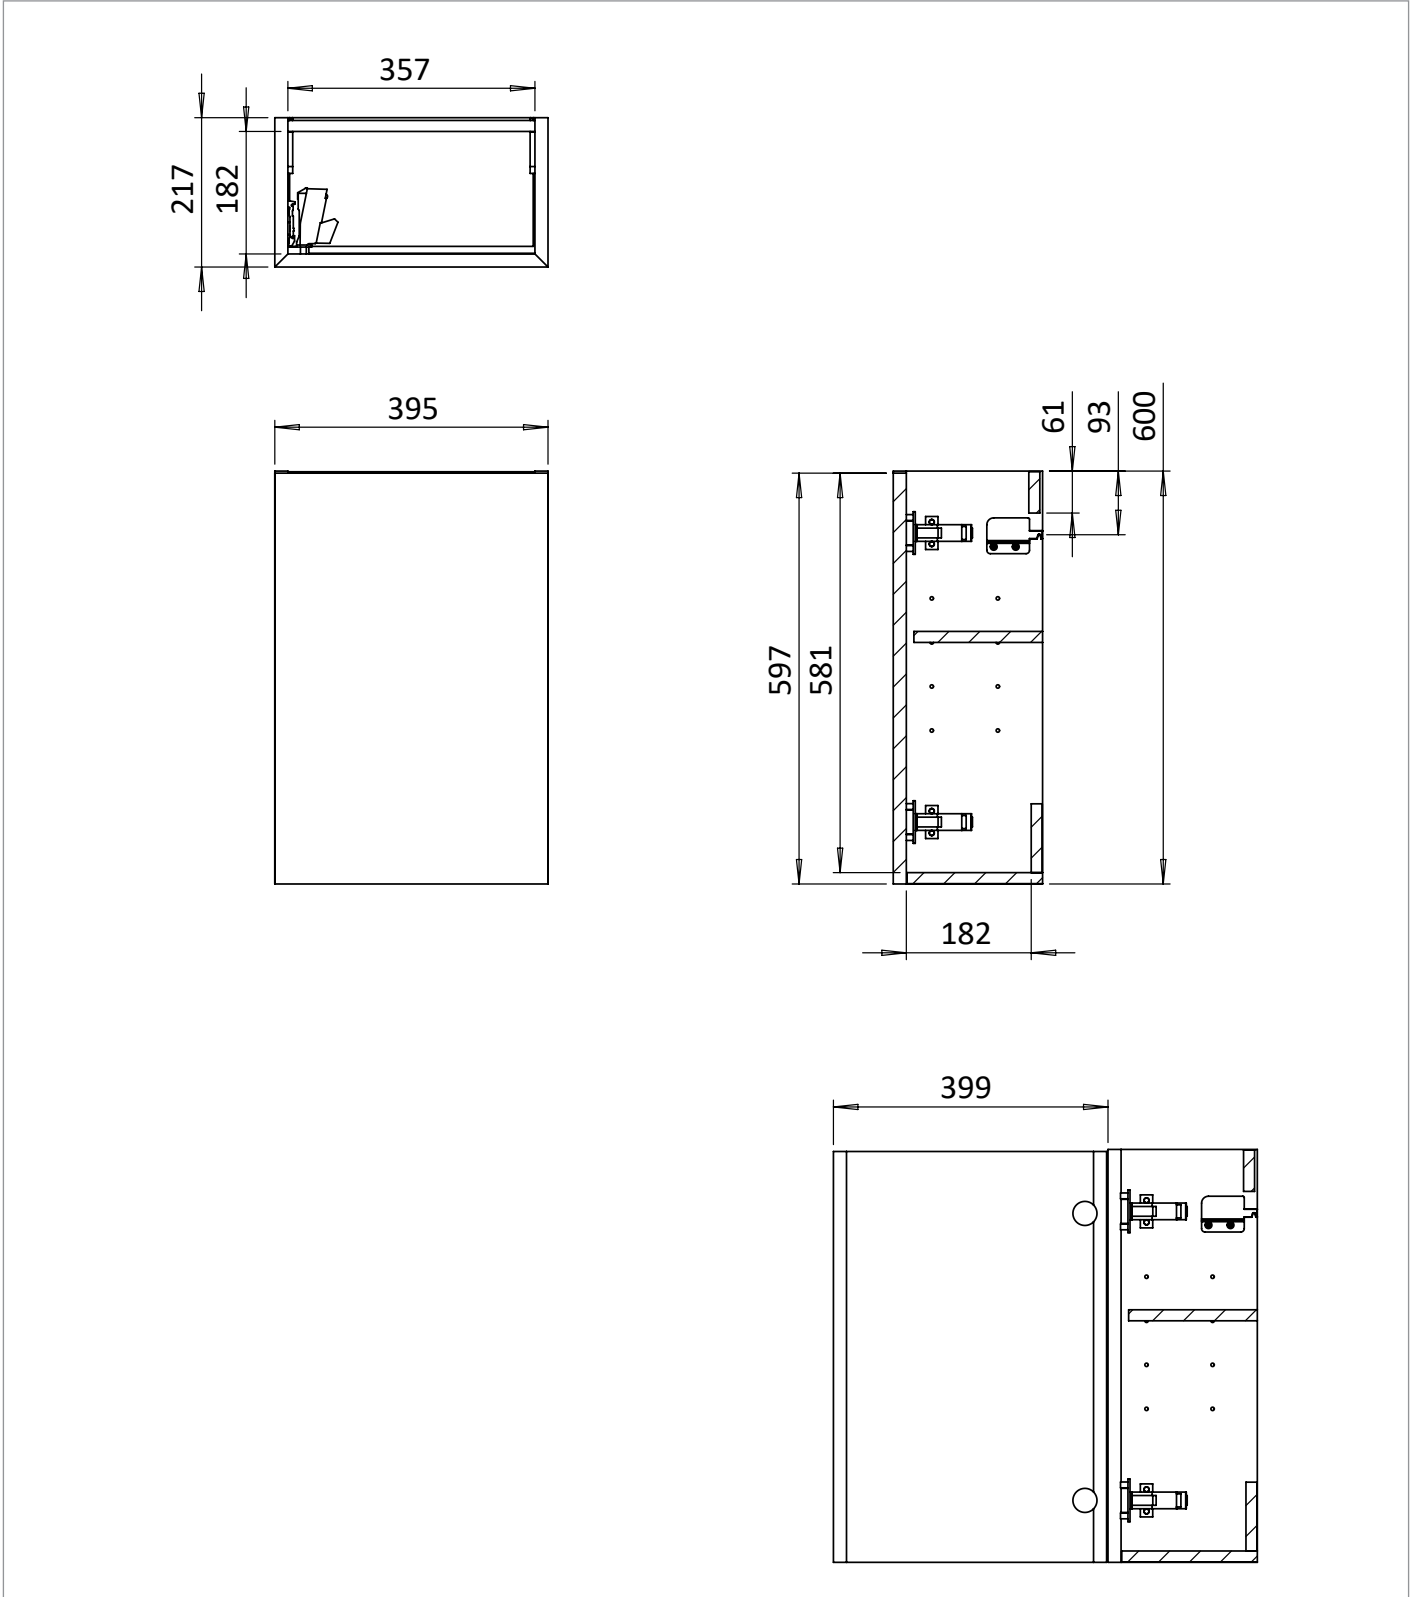

## DESCRIPTION

Alo Cloakroom Unit 400x220mm Deep Indigo Blue

WEBSITE LINK [Click Here](#)

CATEGORY	Furniture
WARRANTY DETAILS	10 Years
COLOUR	Deep Indigo Blue
FINISH APPLICATION	Lacquered
PRIMARY MATERIAL	MDF
SECONDARY MATERIAL	MFC
INSTALL TYPE	Wall Mounted
PRODUCT WIDTH MM	395
PRODUCT HEIGHT MM	597
PRODUCT DEPTH MM	217
PRODUCT NET WEIGHT KG	9
STANDARDS	EN 14749

## TECHNICAL DIMENSIONS

Dimensions in mm unless otherwise specified.

Tolerances (per material type) apply.