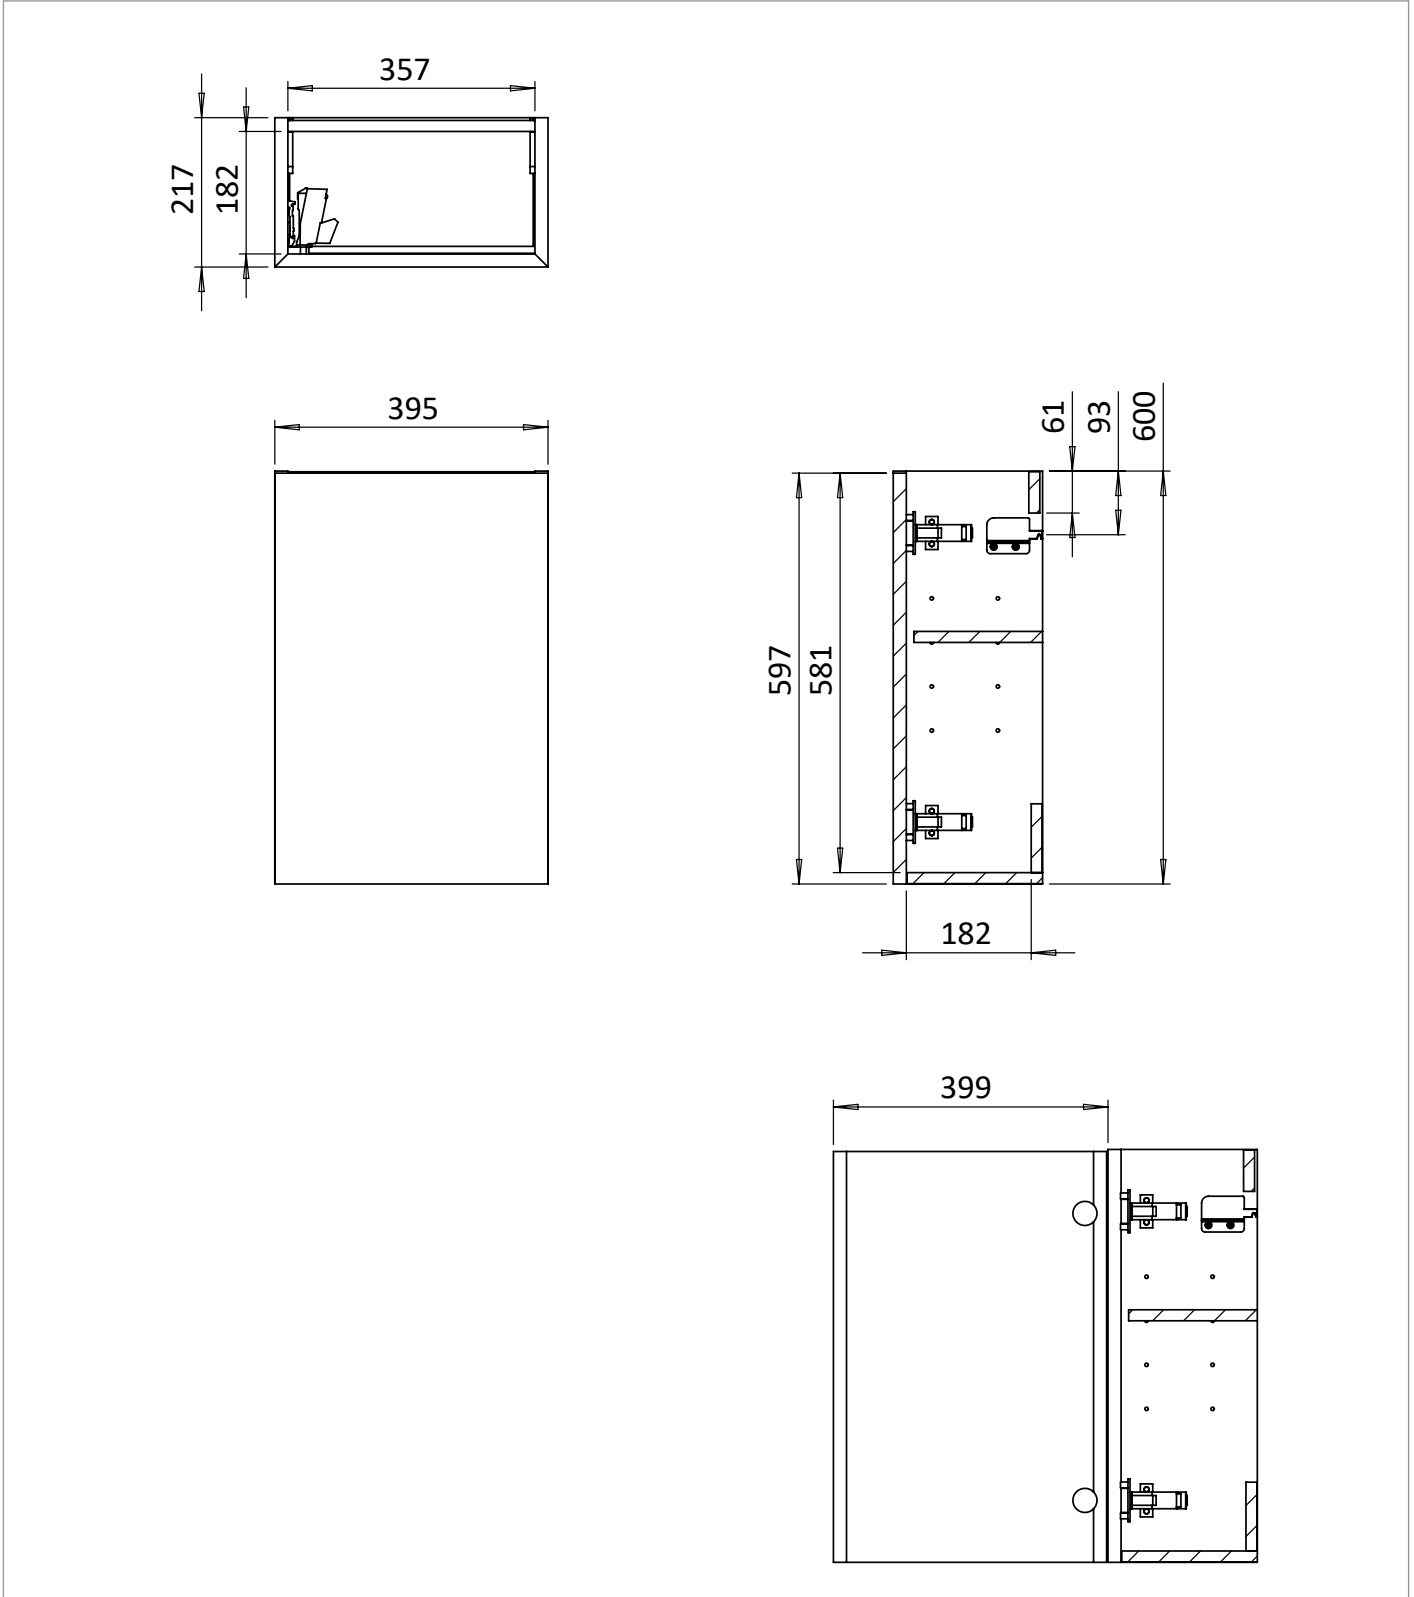

## DESCRIPTION

Alo Cloakroom Unit 400x220mm Matt Black

WEBSITE LINK [Click Here](#)

CATEGORY	Furniture
WARRANTY DETAILS	10 Years
COLOUR	Matt Black
FINISH APPLICATION	Lacquered
PRIMARY MATERIAL	MDF
SECONDARY MATERIAL	MFC
INSTALL TYPE	Wall Mounted
PRODUCT WIDTH MM	395
PRODUCT HEIGHT MM	597
PRODUCT DEPTH MM	217
PRODUCT NET WEIGHT KG	9
STANDARDS	EN 14749

## TECHNICAL DIMENSIONS

Dimensions in mm unless otherwise specified.

Tolerances (per material type) apply.