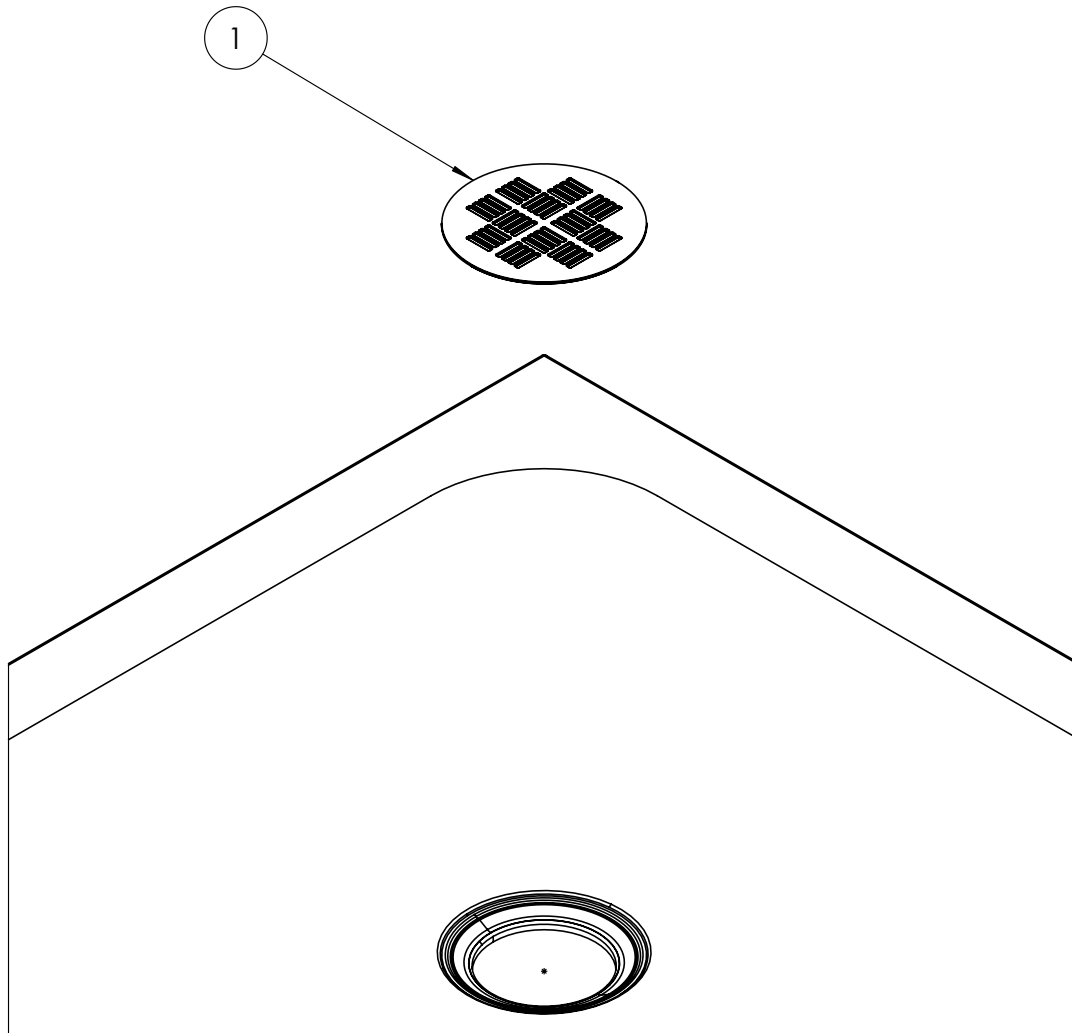

PRODUCT DATA SHEET

PRODUCT CODE

CRR800X1200W

RANGE

25mm Creo

DESCRIPTION

Creo Rectangle Shower Tray 800x1200
25mm

WEBSITE LINK [Click Here](#)

CATEGORY	Showering
WARRANTY DETAILS	Lifetime
COLOUR	Gloss White
FINISH APPLICATION	Gelcoat/Nanocoat
PRIMARY MATERIAL	Dolomite
SECONDARY MATERIAL	Stone Resin
INSTALL TYPE	Floor Mounted
PRODUCT WIDTH MM	800
PRODUCT HEIGHT MM	25
PRODUCT LENGTH MM	1200
PRODUCT NET WEIGHT KG	32.11
STANDARDS	EN 14527:2016+A1:2018

WASTE INCLUDED	No
WASTE WATER FLOW RATE LPM	30
OUTER EDGE DIMENSION - TRAYS (MM)	60
WASTE LOCATION	Center
ANTI-SLIP CLASS	Class A DIN 51097
WASTE SHAPE	Circular
DRYING AREA	No
RISER KIT COMPATIBLE	Yes
RISER KIT INCLUDED	No
TRAY PLANE TOLERANCE MM	+2/-2 mm
TRAY WIDTH TOLERANCE MM	+5/0 mm
TRAY LENGTH TOLERANCE MM	+5/0 mm
TRAY HEIGHT TOLERANCE MM	+2/-2 mm
TRAY WASTE HOLE TOLERANCE MM	+1/-1 mm
WASTE HOLE DIAMETER MM	90

TECHNICAL DIMENSIONS

Dimensions in mm unless otherwise specified.

Tolerances (per material type) apply.

SPARES LIST

Only the parts labelled are available as spares.

NUMBER	PART CODE	DESCRIPTION
1	CREOWASTEW	Creo Shower Waste Cover White
	MINERALPOLISH	Cast Mineral Marble Polishing Compound
	MINERALREPAIRKITWG	Cast Mineral Marble Repair Kit White Gloss
	MINERALTOUCHKITWG	Cast Mineral Marble Touch Up Kit White Gloss