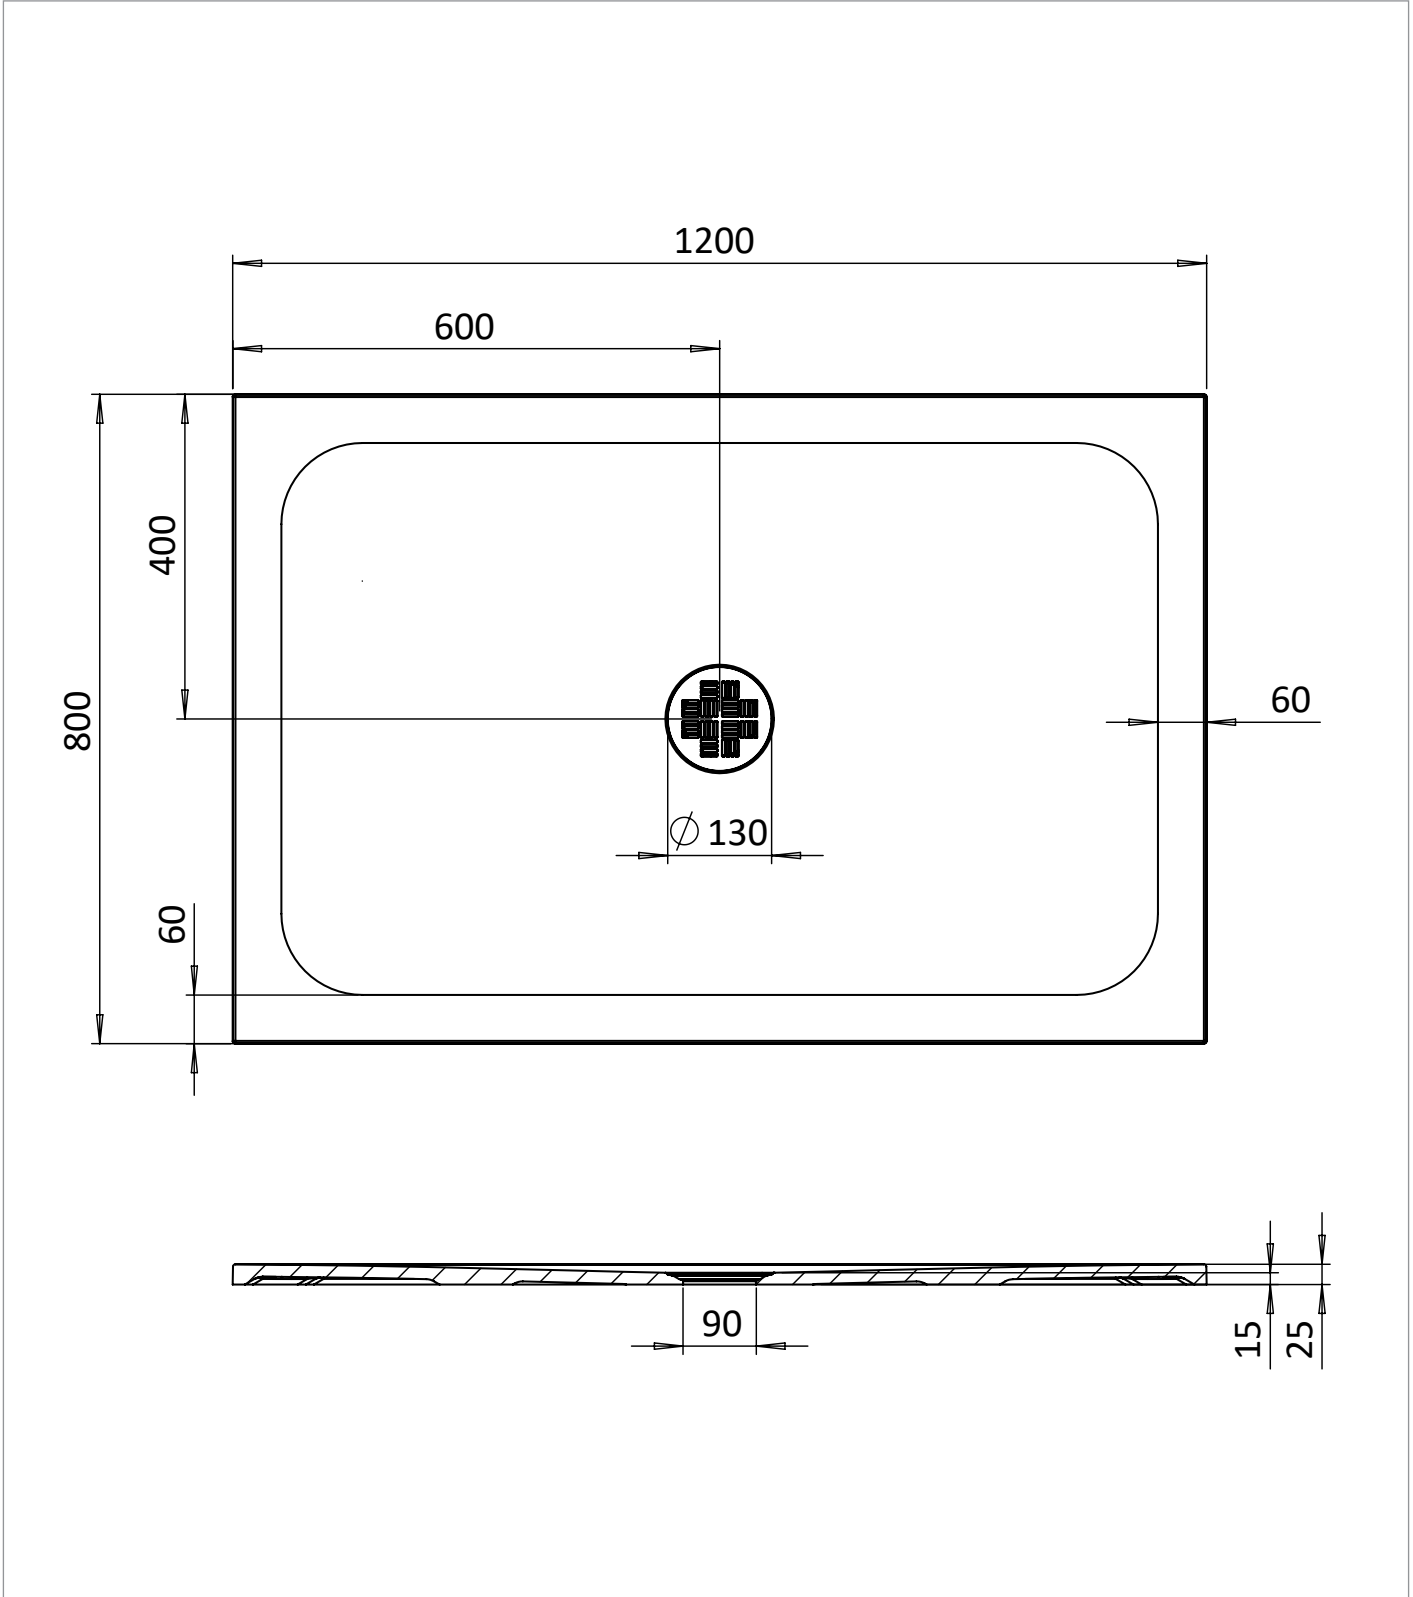

PRODUCT DATA SHEET

PRODUCT CODE

CRR800X1200W

RANGE

25mm Creo

DESCRIPTION

Creo Rectangle Shower Tray 800x1200
25mm

WEBSITE LINK [Click Here](#)

CATEGORY	Showering
WARRANTY DETAILS	Lifetime
COLOUR	Gloss White
FINISH APPLICATION	Gelcoat/Nanocoat
PRIMARY MATERIAL	Dolomite
SECONDARY MATERIAL	Stone Resin
INSTALL TYPE	Floor Mounted
PRODUCT WIDTH MM	800
PRODUCT HEIGHT MM	25
PRODUCT LENGTH MM	1200
PRODUCT NET WEIGHT KG	32.11
STANDARDS	EN 14527:2016+A1:2018

WASTE INCLUDED	No
WASTE WATER FLOW RATE LPM	30
OUTER EDGE DIMENSION - TRAYS (MM)	60
WASTE LOCATION	Center
ANTI-SLIP CLASS	Class A DIN 51097
WASTE SHAPE	Circular
DRYING AREA	No
RISER KIT COMPATIBLE	Yes
RISER KIT INCLUDED	No
TRAY PLANE TOLERANCE MM	+2/-2 mm
TRAY WIDTH TOLERANCE MM	+5/0 mm
TRAY LENGTH TOLERANCE MM	+5/0 mm
TRAY HEIGHT TOLERANCE MM	+2/-2 mm
TRAY WASTE HOLE TOLERANCE MM	+1/-1 mm
WASTE HOLE DIAMETER MM	90

TECHNICAL DIMENSIONS

Dimensions in mm unless otherwise specified.

Tolerances (per material type) apply.

SPARES LIST

Only the parts labelled are available as spares.

NUMBER	PART CODE	DESCRIPTION
1	CREOWASTEW	Creo Shower Waste Cover White
	MINERALPOLISH	Cast Mineral Marble Polishing Compound
	MINERALREPAIRKITWG	Cast Mineral Marble Repair Kit White Gloss
	MINERALTOUCHKITWG	Cast Mineral Marble Touch Up Kit White Gloss