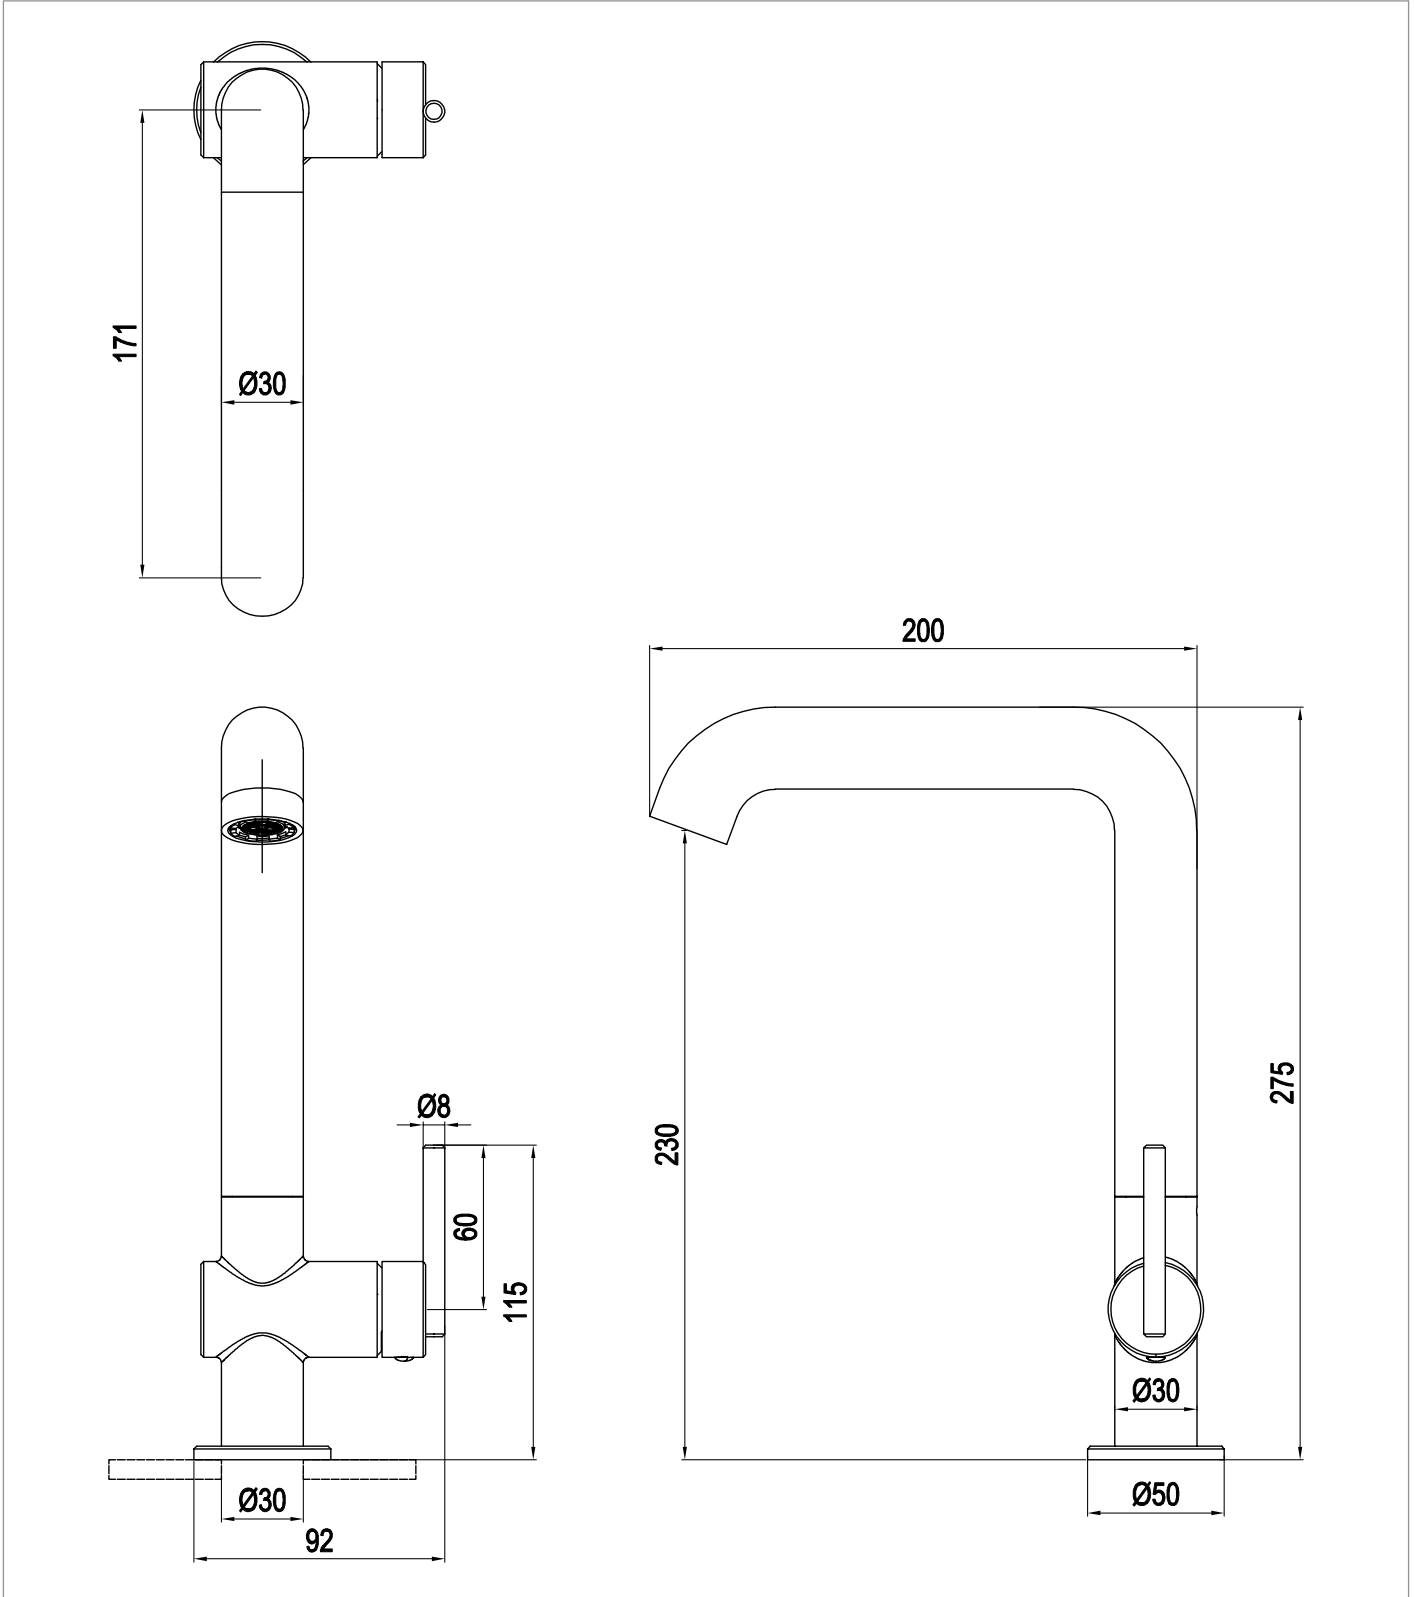

## DESCRIPTION

3ONE6 Lever Basin Tall Side Deck Mixer  
Stainless Steel

WEBSITE LINK [Click Here](#)

CATEGORY	Brassware
WARRANTY DETAILS	15 Years
COLOUR	Stainless Steel
FINISH APPLICATION	Raw/Natural
PRIMARY MATERIAL	316 Stainless Steel
INSTALL TYPE	Deck Mounted
PRODUCT WIDTH MM	92
PRODUCT HEIGHT MM	275
PRODUCT NET WEIGHT KG	0.9
STANDARDS	BS EN 817:2008

MINIMUM PRESSURE (BAR)	1
MAX WORKING PRESSURE (BAR)	5
NUMBER OF OUTLETS	1
NUMBER OF FUNCTIONS	1
HEADWORK	25mm Single lever ceramic cartridge
SPOUT PROJECTION	171
SWIVEL SPOUT	Yes
INLET CONNECTIONS THREAD	G1/2"
OUTLET CONNECTIONS THREAD	M16.5x1
FLOW REGULATOR	Cache M16.5x1
WASTE INCLUDED	No
ANTI-SCALD	No
ENERGY SAVING	No
SHOWER HOSE & HANDSET ARE INCLUDED	No

## TECHNICAL DIMENSIONS

Dimensions in mm unless otherwise specified.

Tolerances (per material type) apply.