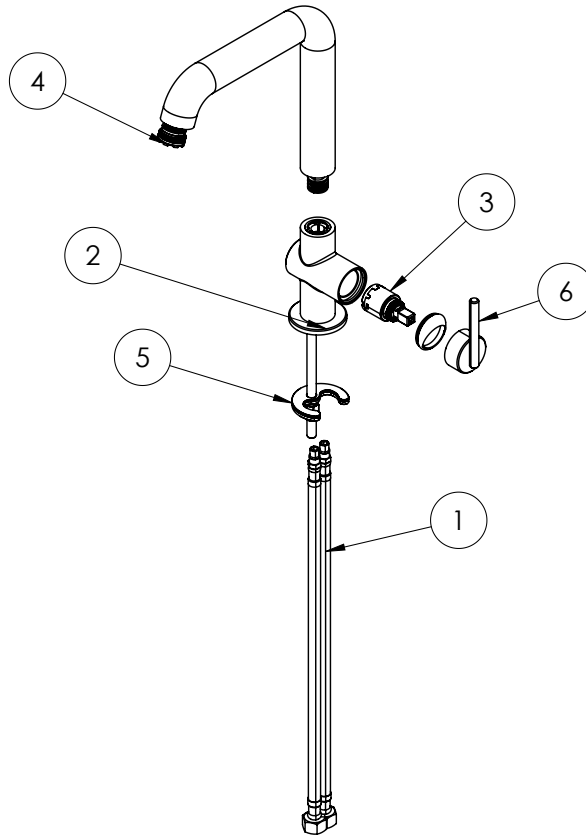

MINIMUM PRESSURE (BAR)	1
MAX WORKING PRESSURE (BAR)	5
NUMBER OF OUTLETS	1
NUMBER OF FUNCTIONS	1
HEADWORK	25mm Single lever ceramic cartridge
SPOUT PROJECTION	171
SWIVEL SPOUT	Yes
INLET CONNECTIONS THREAD	G1/2"
OUTLET CONNECTIONS THREAD	M16.5x1
FLOW REGULATOR	Cache M16.5x1
WASTE INCLUDED	No
ANTI-SCALD	No
ENERGY SAVING	No
SHOWER HOSE & HANDSET ARE INCLUDED	No

## TECHNICAL DIMENSIONS

Dimensions in mm unless otherwise specified.

Tolerances (per material type) apply.

## SPARES LIST

Only the parts labelled are available as spares.

NUMBER	PART CODE	DESCRIPTION
1	B19002200-YY	TS110/ TL111/TL113/TL116 FLEXIBLE(G1/2xM8x1-45CM)
2	A065150402	TL111DNST/TL113DNST/TL116DNST Base ring
	A065150401	TL111DNSF/TL113DNSF/TL116DNSF Base ring
	A065150400	TL111DNS/TL113DNS/TL116DNS Base ring
3	B06007700	TL111/TL113 Cartridge
4	B04004900	TL111/TL113/TL116 Aerator
5	B14001600	TL111/TL113/TS116 Clamping Set
6	A065110302	TL111DNST/TL113DNST Lever
	A065110301	TL111DNSF/TL113DNSF Lever
	A065110300	TL111DNS/TL113DNS Lever