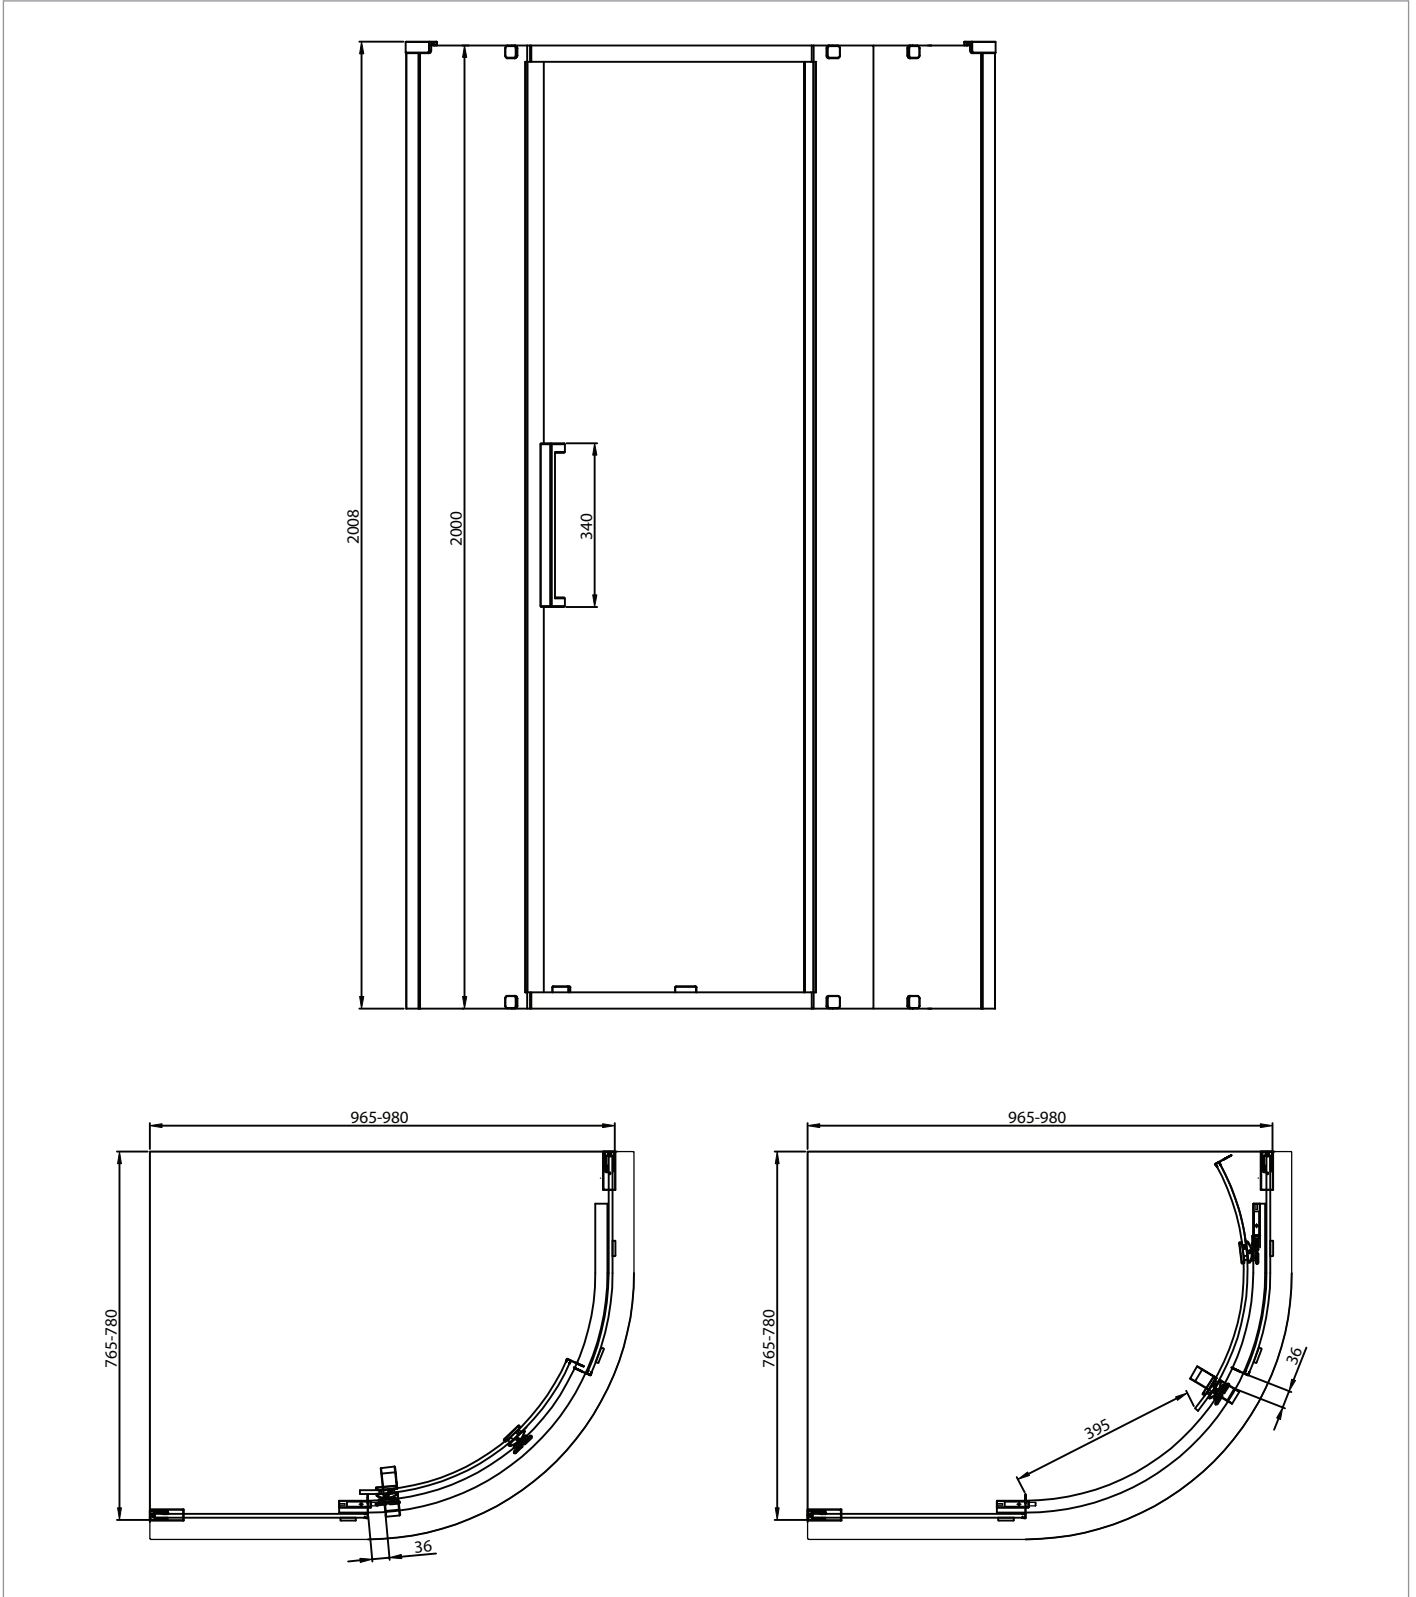

## DESCRIPTION

Asura 8mm Quadrant Single Door A  
1000 x 800 Fixed Panels Slate

CATEGORY	Showering
WARRANTY DETAILS	Lifetime
COLOUR	Slate
FINISH APPLICATION	PVD
PRIMARY MATERIAL	Glass
SECONDARY MATERIAL	304 Stainless Steel
INSTALL TYPE	Wall Mounted
PRODUCT WIDTH MM	965
PRODUCT HEIGHT MM	2000
PRODUCT LENGTH MM	765
PRODUCT NET WEIGHT KG	37
STANDARDS	EN14428

HANDING SHOWERING	Universal
GLASS THICKNESS	8mm
EASY CLEAN	Yes
MAGNETIC DOOR STRIPS	No
POWER SHOWER PROOF	Yes
NUMBER OF DOORS	0
SOFT CLOSING DOORS	Yes
SAFETY GLASS	Yes
REMOVABLE SEALS	Yes
QUICK RELEASE ROLLERS	Yes
WET ROOM COMPATIBLE	Yes
DOOR A INFORMATION	Quadrant Door
DOOR OPENING	395

## TECHNICAL DIMENSIONS

Dimensions in mm unless otherwise specified.

Tolerances (per material type) apply.