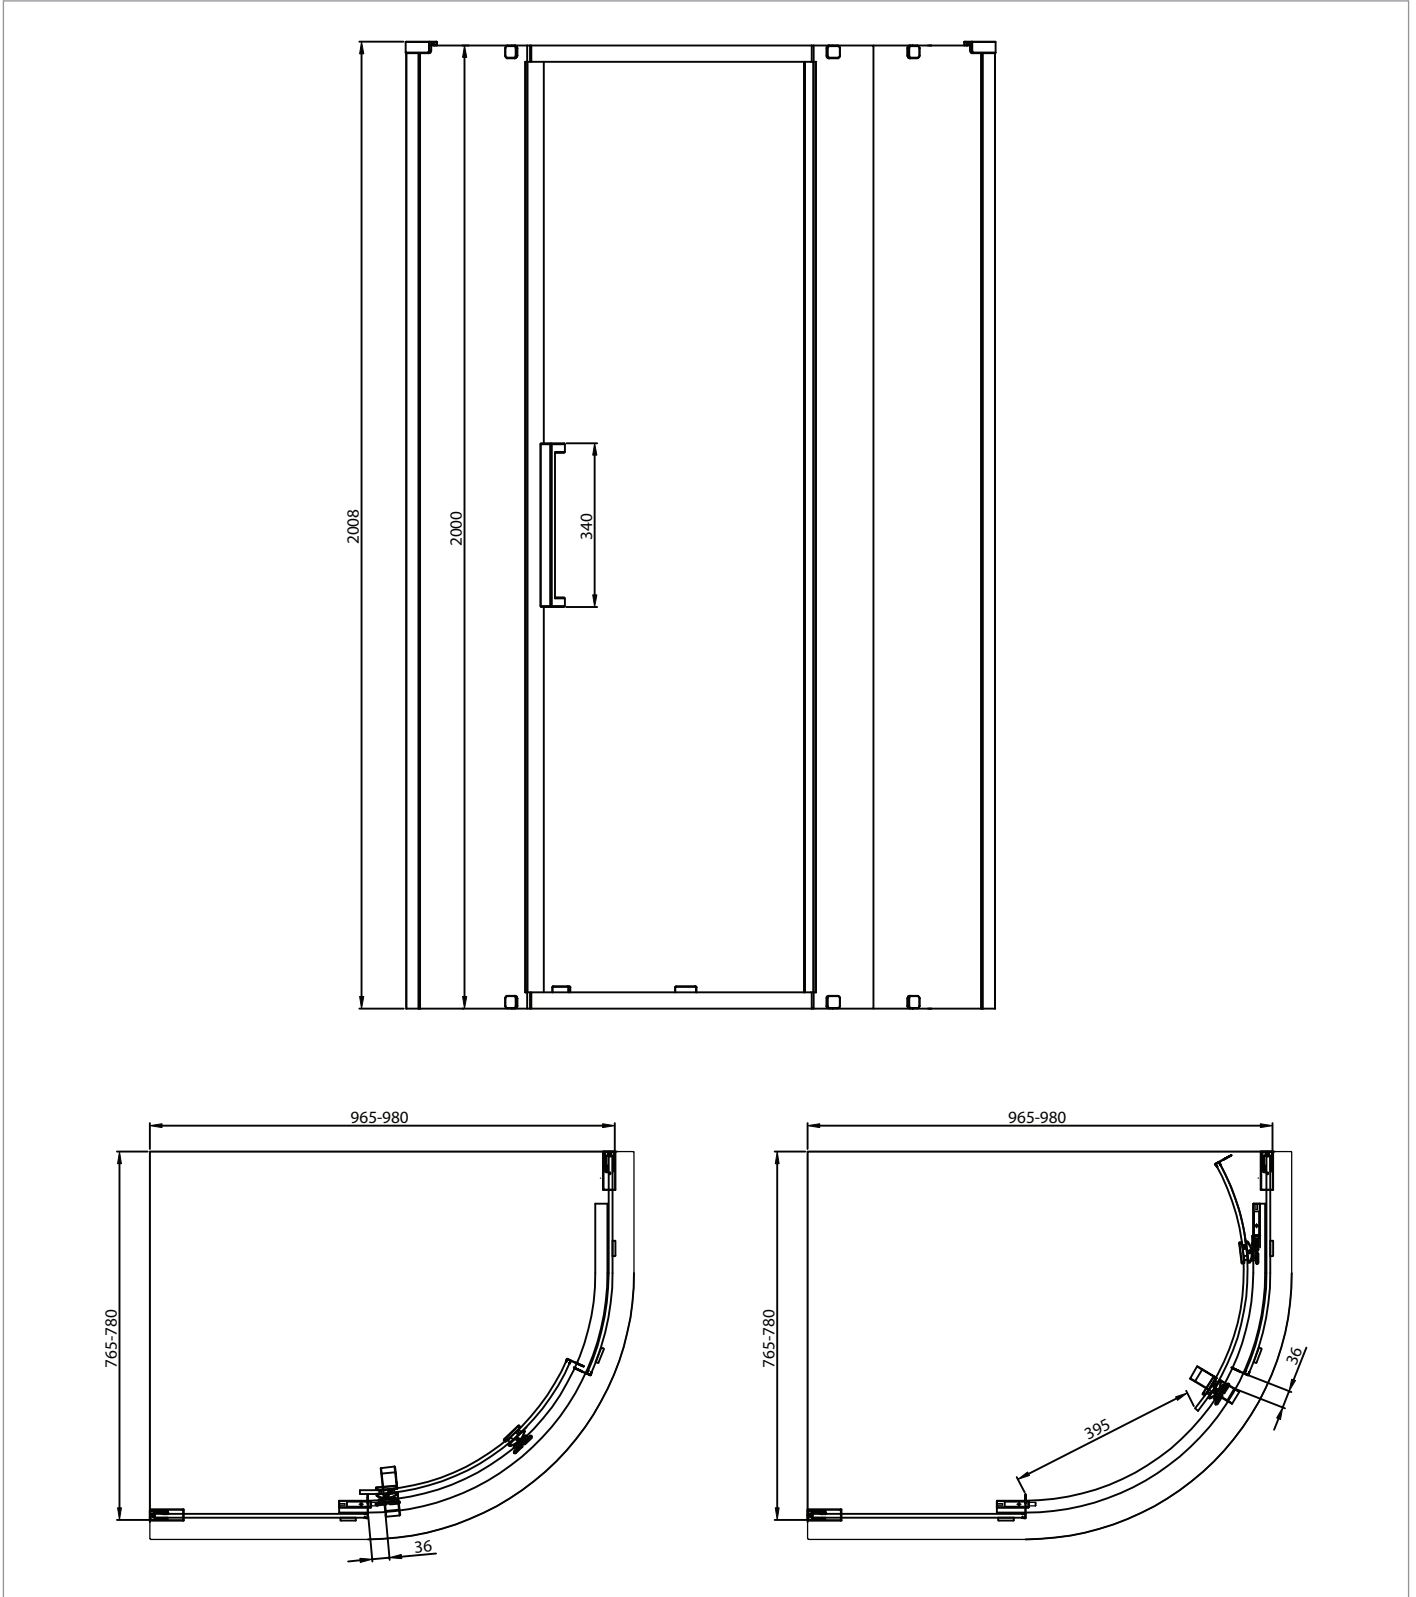

## DESCRIPTION

Asura 8mm Quadrant Single Door B  
1000 x 800 Moving Door Slate

CATEGORY	Showering
WARRANTY DETAILS	Lifetime
COLOUR	Slate
FINISH APPLICATION	PVD
PRIMARY MATERIAL	Glass
SECONDARY MATERIAL	304 Stainless Steel
INSTALL TYPE	Wall Mounted
PRODUCT WIDTH MM	965
PRODUCT HEIGHT MM	2000
PRODUCT LENGTH MM	765
PRODUCT NET WEIGHT KG	32
STANDARDS	EN14428

HANDING SHOWERING	Universal
GLASS THICKNESS	8mm
EASY CLEAN	Yes
MAGNETIC DOOR STRIPS	No
POWER SHOWER PROOF	Yes
NUMBER OF DOORS	1
SOFT CLOSING DOORS	Yes
SAFETY GLASS	Yes
REMOVABLE SEALS	Yes
QUICK RELEASE ROLLERS	Yes
WET ROOM COMPATIBLE	Yes
DOOR A INFORMATION	Quadrant Door
DOOR OPENING	395

## TECHNICAL DIMENSIONS

Dimensions in mm unless otherwise specified.

Tolerances (per material type) apply.