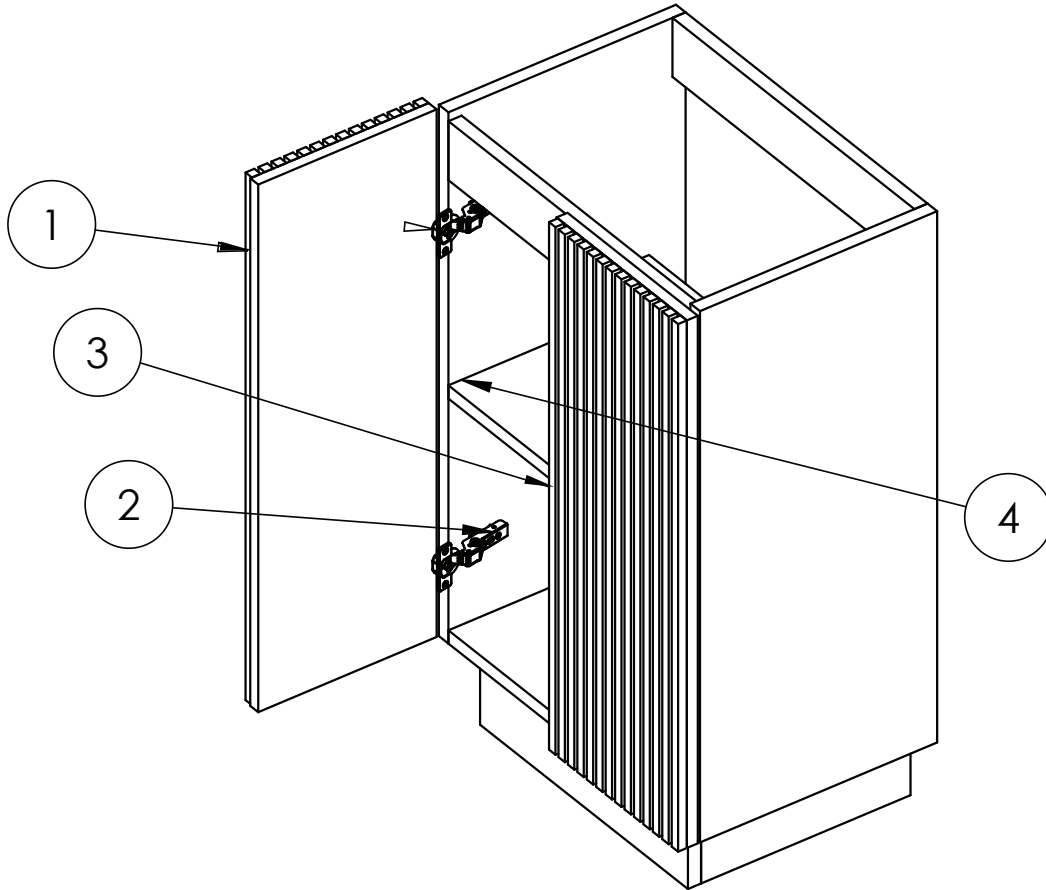

PRODUCT DATA SHEET

PRODUCT CODE

LM5000FSDMOAN

RANGE

Limit

DESCRIPTION

Limit 500mm Floorstanding Door Unit
Modern Oak

CATEGORY	Furniture
WARRANTY DETAILS	10 Years
COLOUR	Modern Oak
FINISH APPLICATION	Melamine
PRIMARY MATERIAL	MFC
SECONDARY MATERIAL	MDF
INSTALL TYPE	Floor Standing
PRODUCT WIDTH MM	490
PRODUCT HEIGHT MM	820
PRODUCT DEPTH MM	355
PRODUCT NET WEIGHT KG	19.5
STANDARDS	No

COLOUR CODE / REFERENCE	H3131 ST12
DRAWER BOX	0
DRAWER RUNNERS	0
WALL HANGERS	No
ADJUSTABLE FEET	No
DRAWER OPERATION	No

TECHNICAL DIMENSIONS

Dimensions in mm unless otherwise specified.

Tolerances (per material type) apply.

SPARES LIST

Only the parts labelled are available as spares.

NUMBER	PART CODE	DESCRIPTION
1	DF_LM5000FSDSTAN	Limit 500mm Floorstanding Door Front Steelwood
	DF_LM5000FSDMOAN	Limit 500mm Floorstanding Door Front Modern Oak
	DF_LM5000FSDRWAN	Limit 500mm Floorstanding Door Front Royal Walnut
	DF_LM5000FSDWSAN	Limit 500mm Floorstanding Door Front Warm Stone
2	LIMITHINGE	Limit Door Hinges
3	LIMITPUSHOPEN	Limit Push to Open Mechanism
4	LIMITPINS	Limit Shelf Pins