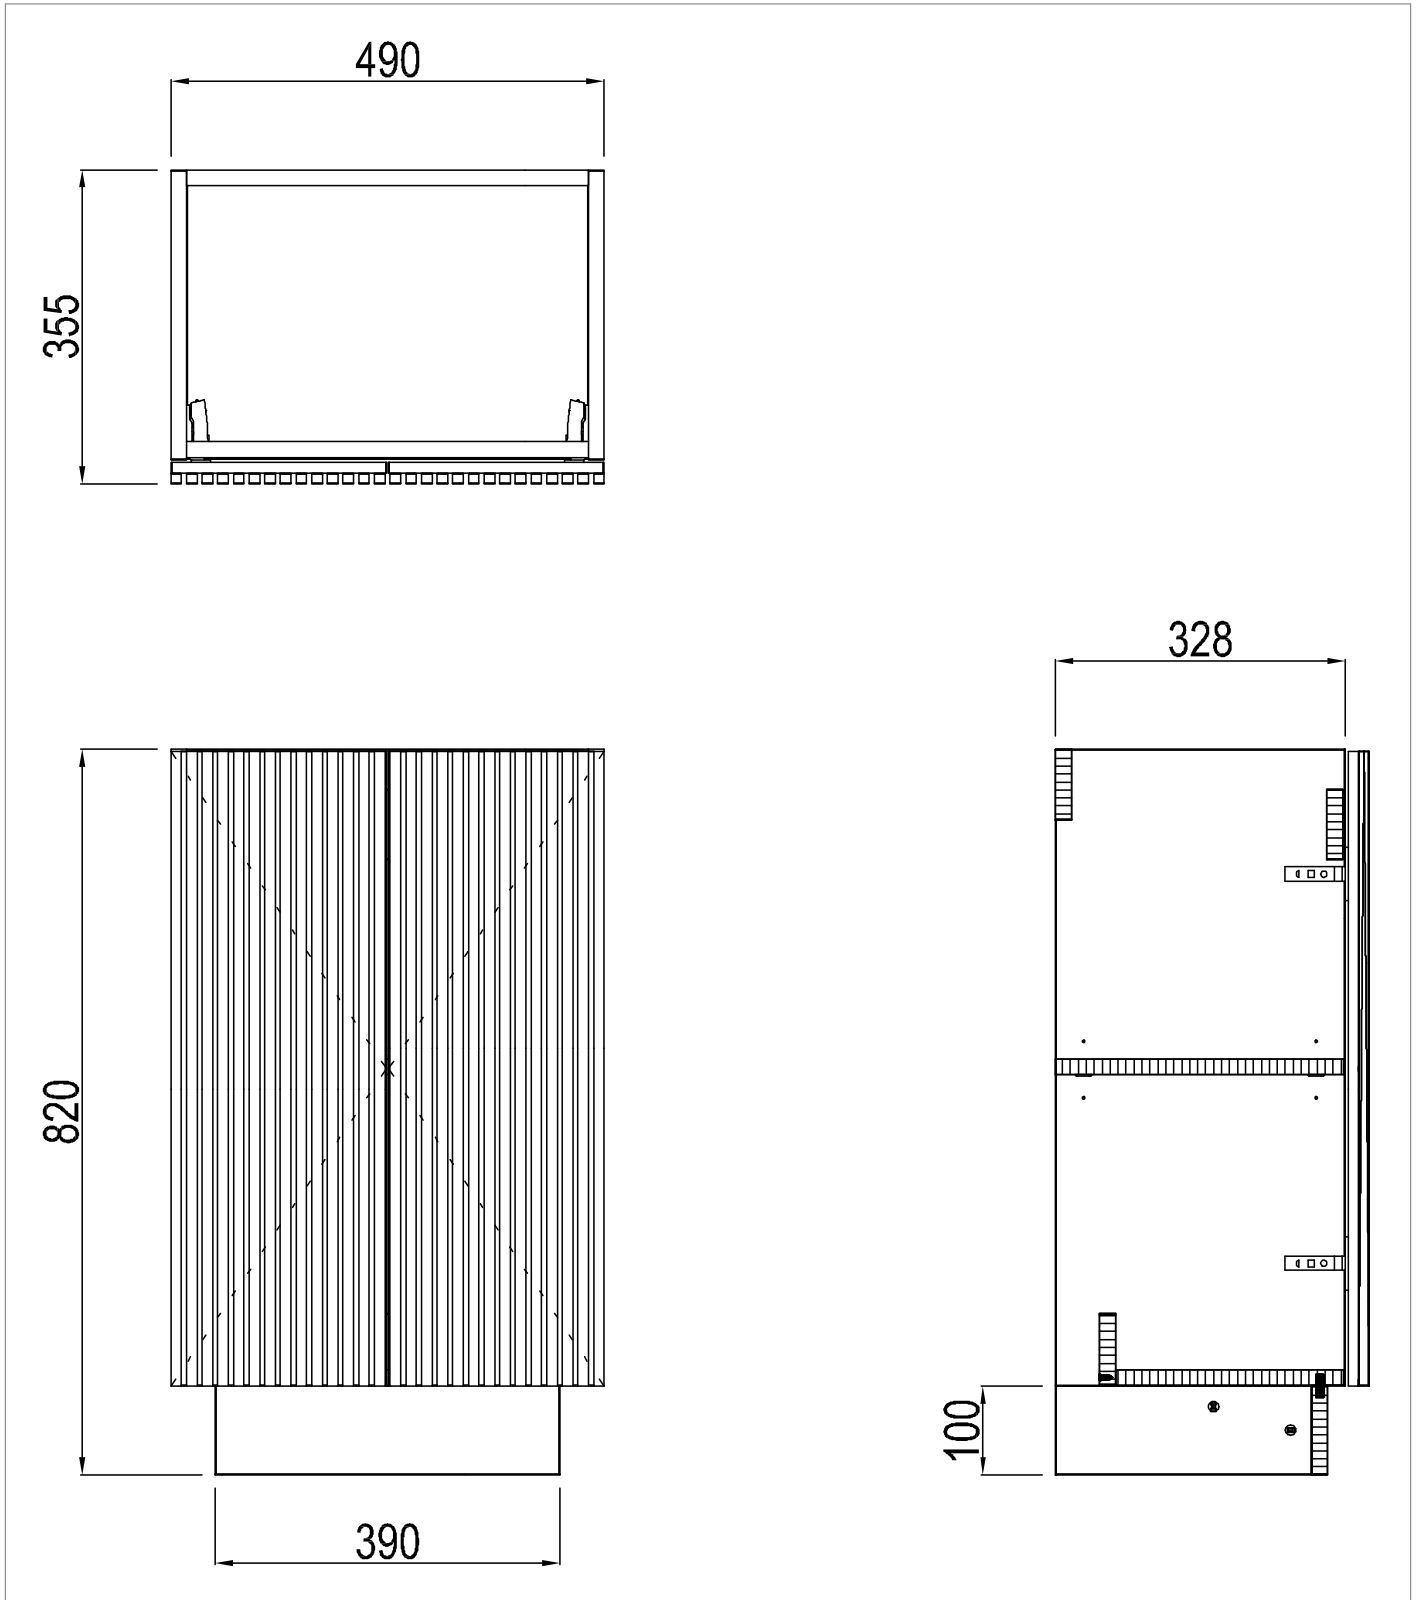

PRODUCT DATA SHEET

PRODUCT CODE

LM5000FSDMOAN

RANGE

Limit

DESCRIPTION

Limit 500mm Floorstanding Door Unit
Modern Oak

CATEGORY	Furniture
WARRANTY DETAILS	10 Years
COLOUR	Modern Oak
FINISH APPLICATION	Melamine
PRIMARY MATERIAL	MFC
SECONDARY MATERIAL	MDF
INSTALL TYPE	Floor Standing
PRODUCT WIDTH MM	490
PRODUCT HEIGHT MM	820
PRODUCT DEPTH MM	355
PRODUCT NET WEIGHT KG	19.5
STANDARDS	No

COLOUR CODE / REFERENCE	H3131 ST12
DRAWER BOX	0
DRAWER RUNNERS	0
WALL HANGERS	No
ADJUSTABLE FEET	No
DRAWER OPERATION	No

TECHNICAL DIMENSIONS

Dimensions in mm unless otherwise specified.

Tolerances (per material type) apply.

SPARES LIST

Only the parts labelled are available as spares.

NUMBER	PART CODE	DESCRIPTION
1	DF_LM5000FSDSTAN	Limit 500mm Floorstanding Door Front Steelwood
	DF_LM5000FSDMOAN	Limit 500mm Floorstanding Door Front Modern Oak
	DF_LM5000FSDRWAN	Limit 500mm Floorstanding Door Front Royal Walnut
	DF_LM5000FSDWSAN	Limit 500mm Floorstanding Door Front Warm Stone
2	LIMITHINGE	Limit Door Hinges
3	LIMITPUSHOPEN	Limit Push to Open Mechanism
4	LIMITPINS	Limit Shelf Pins