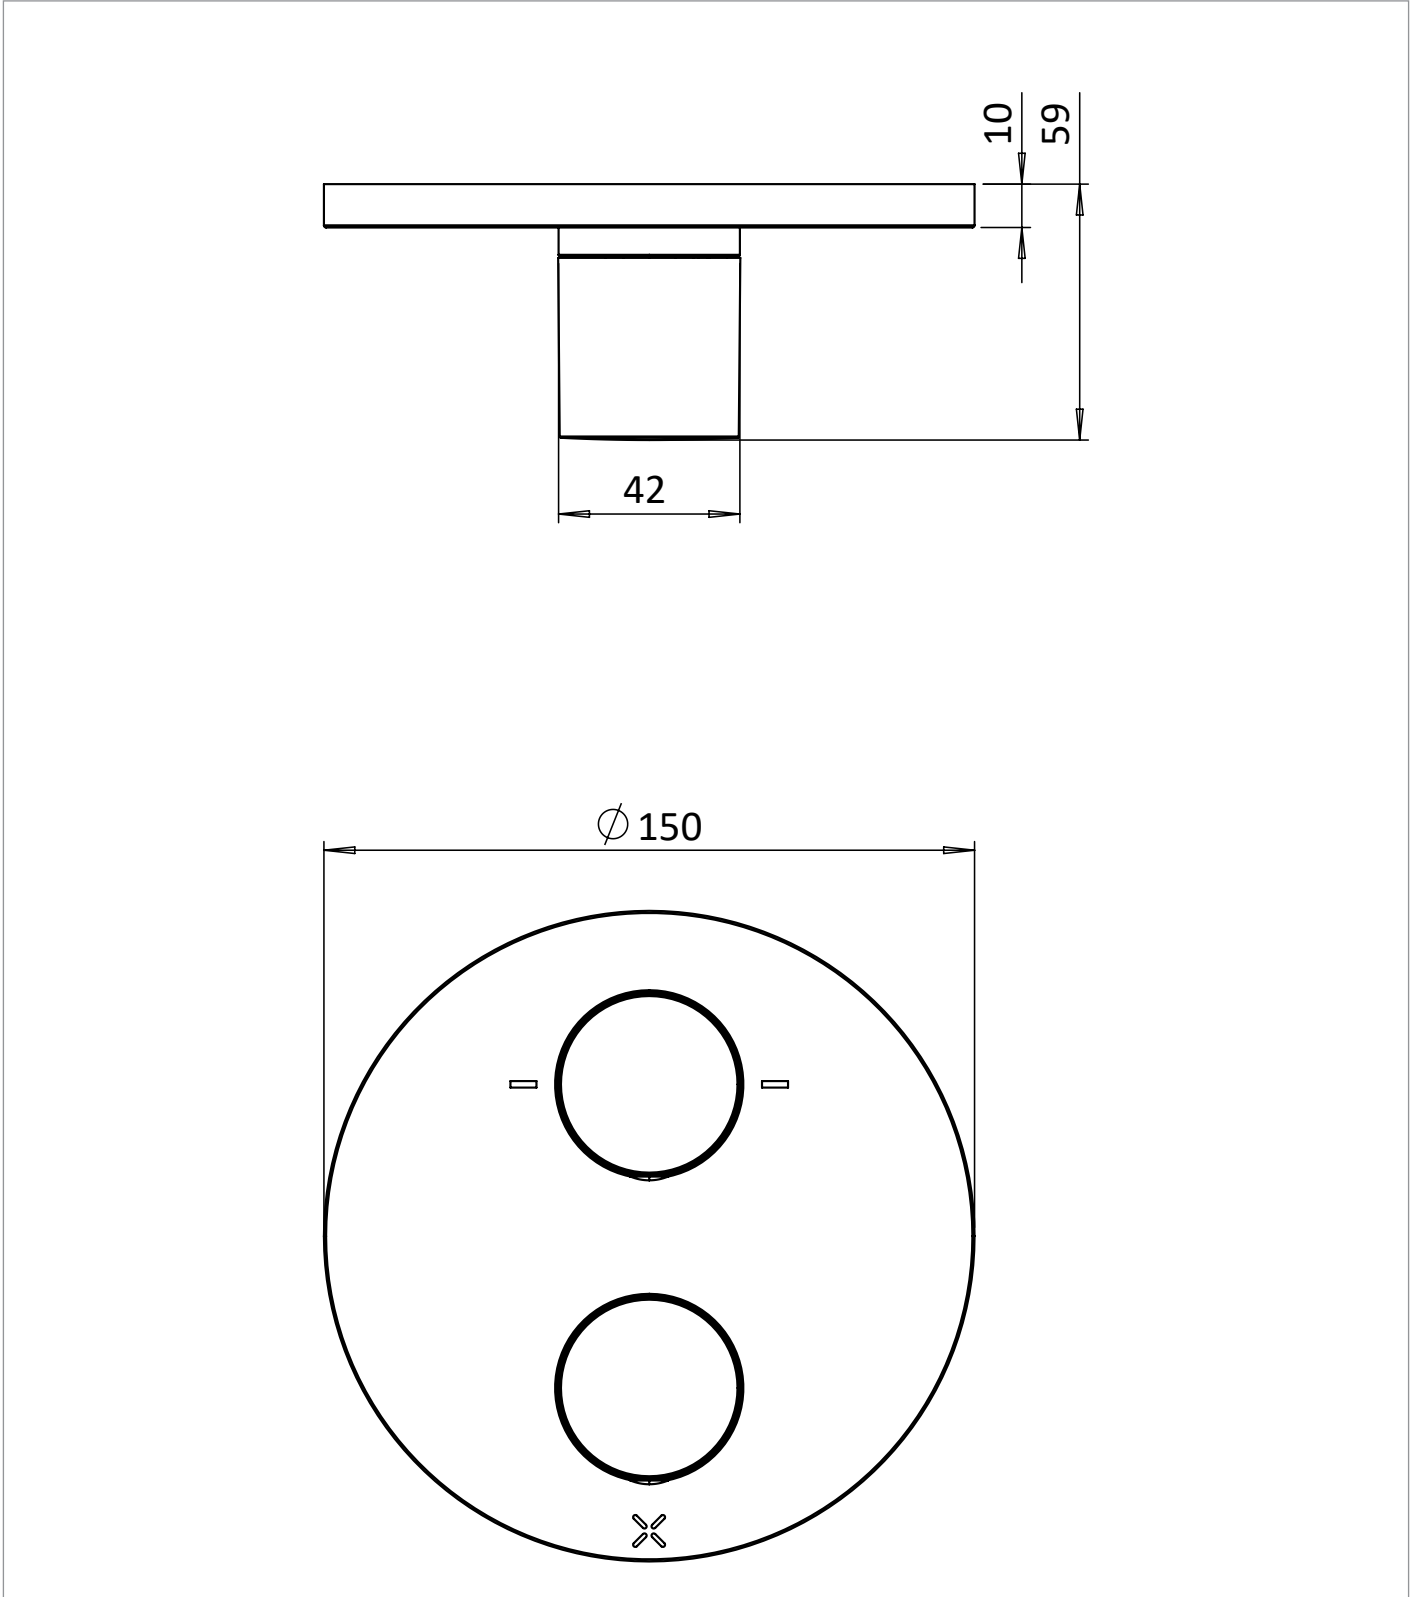

## DESCRIPTION

Crossbox Lazo 2 Outlet Trim & Valves  
Matt Black

WEBSITE LINK [Click Here](#)

CATEGORY	Brassware
WARRANTY DETAILS	15 Years
COLOUR	Matt Black
FINISH APPLICATION	Powder Coated
PRIMARY MATERIAL	Brass
INSTALL TYPE	Wall Mounted
PRODUCT WIDTH MM	150
PRODUCT HEIGHT MM	150
PRODUCT NET WEIGHT	2.5

MINIMUM PRESSURE (BAR)	1
MAX WORKING PRESSURE (BAR)	5
NUMBER OF OUTLETS	2
HEADWORK	35mm
INLET CONNECTIONS THREAD	G1/2"
WASTE INCLUDED	No
ANTI-SCALD	Yes
ENERGY SAVING	No
SHOWER HOSE & HANDSET ARE INCLUDED	No

## TECHNICAL DIMENSIONS

Dimensions in mm unless otherwise specified.

Tolerances (per material type) apply.