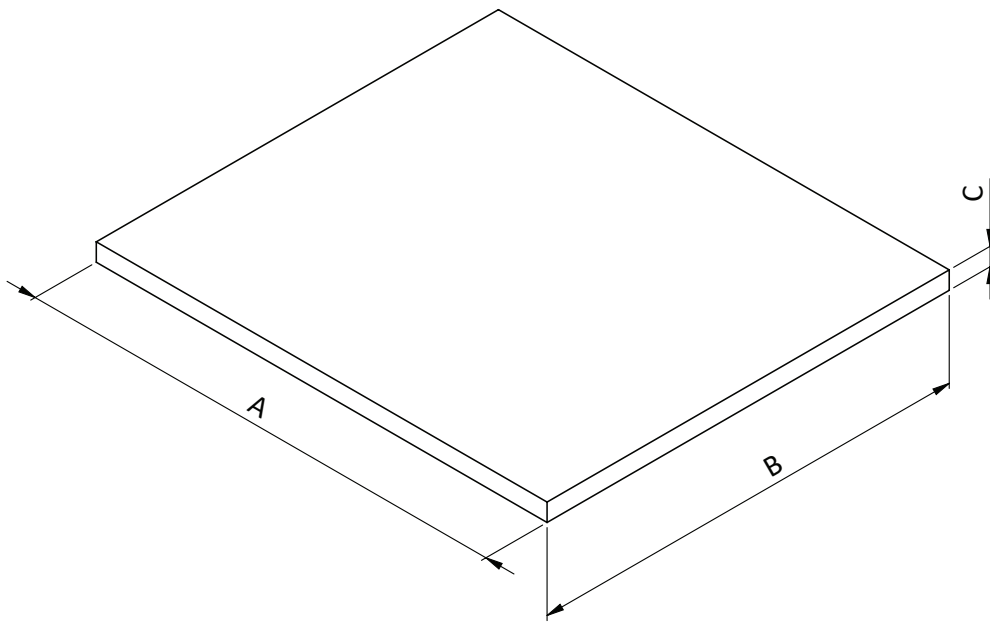

PRODUCT DATA SHEET

PRODUCT CODE

FWT6100TGE

RANGE

Furniture Worktop

DESCRIPTION

Furniture Worktop 610 x 455mm Gold Estatuario

WEBSITE LINK [Click Here](#)

CATEGORY	Furniture
WARRANTY DETAILS	10 Years
COLOUR	White Gold
PRIMARY MATERIAL	Natural Stone
INSTALL TYPE	Furniture Mounted
PRODUCT HEIGHT MM	20
PRODUCT LENGTH MM	610
PRODUCT DEPTH MM	455
PRODUCT NET WEIGHT KG	15.98
STANDARDS	ISO9001/ISO 14001/ISO 45001

WALL HANGERS	No
ADJUSTABLE FEET	No
DRAWER OPERATION	No

TECHNICAL DIMENSIONS

Dimensions in mm unless otherwise specified.

Tolerances (per material type) apply.

CODE	DESCRIPTION	FINISH	A (mm)	B (mm)	C (mm)	WEIGHT
FWT5100TGE	Furniture Worktop 510 x 455mm	Gold Vein Estatuario	510	455	20	13kg
FWT6100TGE	Furniture Worktop 610 x 455mm	Gold Vein Estatuario	610	455	20	16kg
FWT7100TGE	Furniture Worktop 710 x 455mm	Gold Vein Estatuario	710	455	20	19kg
FWT1000TGE	Furniture Worktop 1010 x 455mm	Gold Vein Estatuario	1010	455	20	24kg