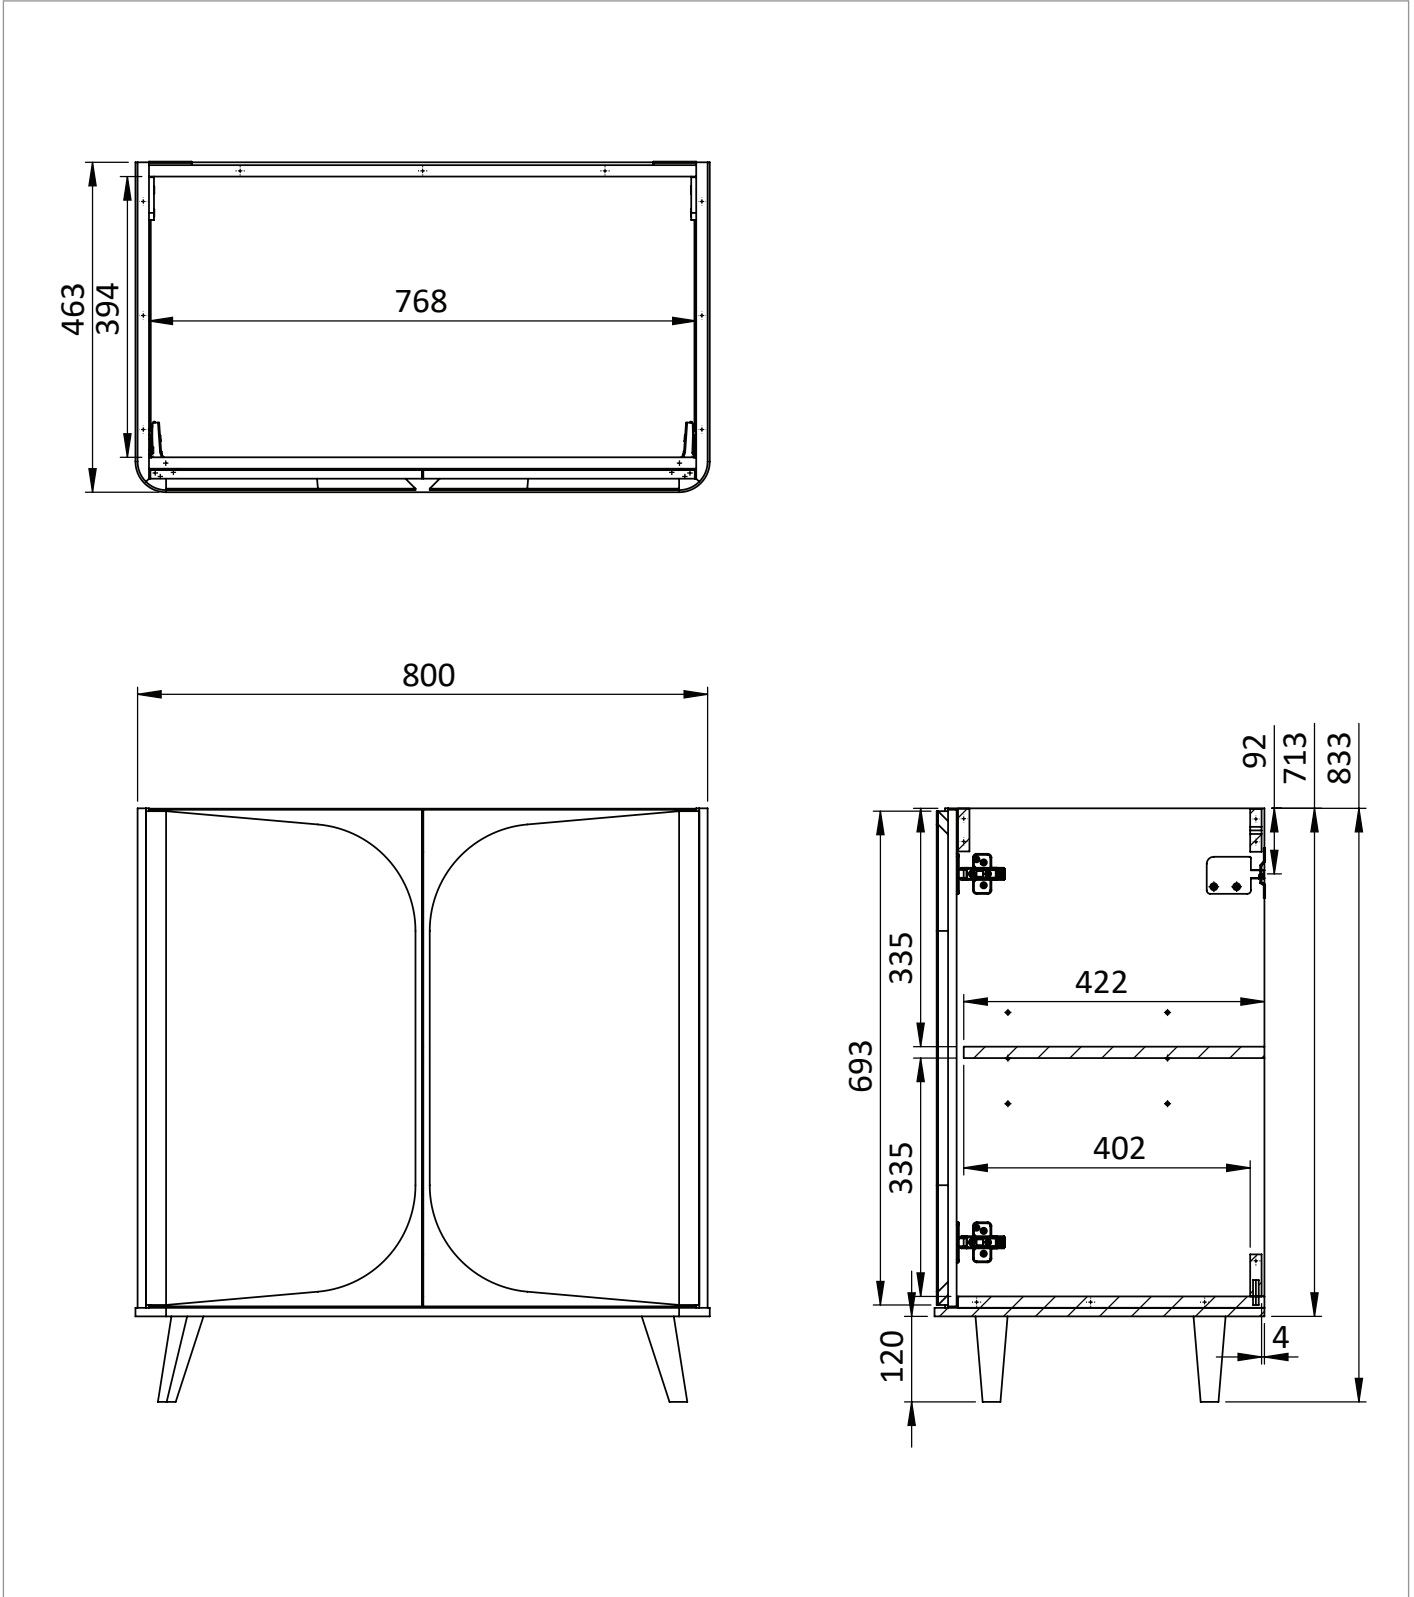

## DESCRIPTION

Tamobour 800mm Floorstanding Vanity With Doors Sage Green

WEBSITE LINK [Click Here](#)

CATEGORY	Furniture
WARRANTY DETAILS	10 Years
COLOUR	Sage Green
FINISH APPLICATION	Lacquered
PRIMARY MATERIAL	MDF
SECONDARY MATERIAL	MFC
INSTALL TYPE	Floor Standing
PRODUCT WIDTH MM	800
PRODUCT HEIGHT MM	833
PRODUCT DEPTH MM	464
PRODUCT NET WEIGHT KG	45

## TECHNICAL DIMENSIONS

Dimensions in mm unless otherwise specified.

Tolerances (per material type) apply.