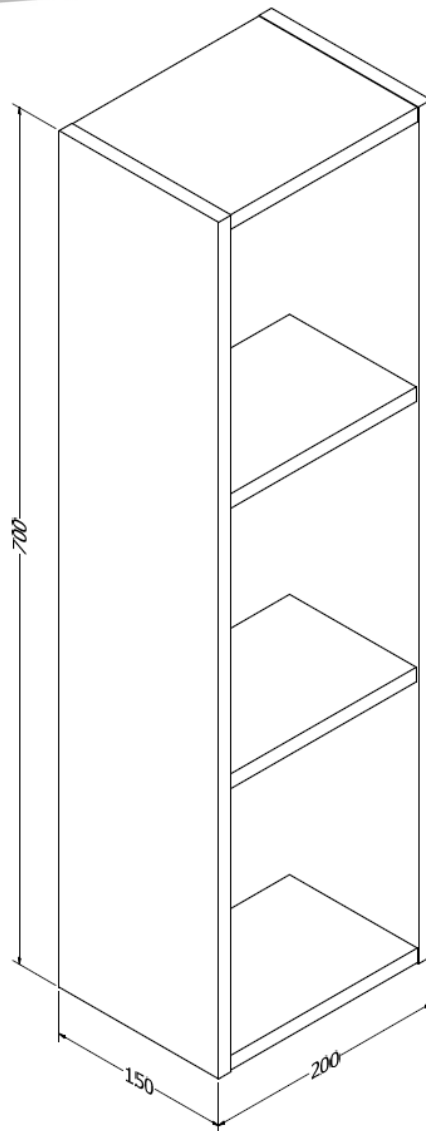

Measurements in millimetres mm
Information updated August 2018
Tel 0345 873 8840

crosswater[™]

TECHNICAL

INFINITY OPEN WALL UNIT

Wall hung

IF2070xx