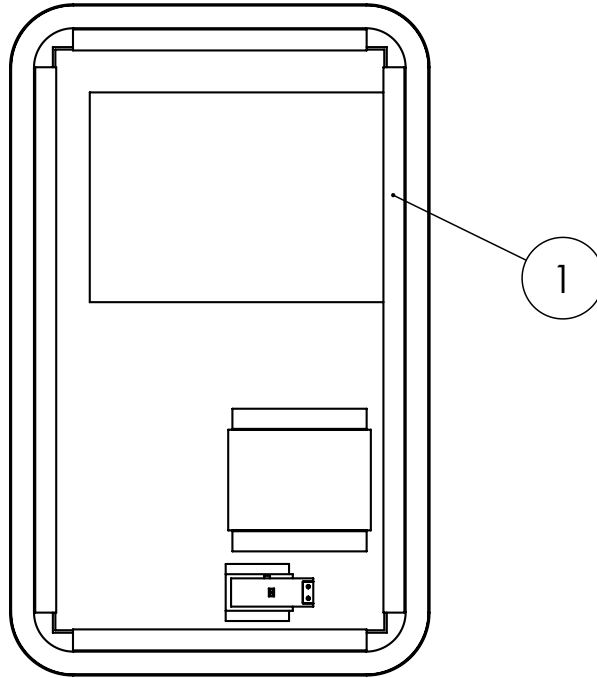

PRODUCT DATA SHEET

PRODUCT CODE

SE5080

RANGE

MIRROR

DESCRIPTION

Svelte Illuminated Mirror 500mm x 800mm

MATERIAL	Glass & Aluminium
HANDLING/INSTALLATION	Wall Mounting
HANGING	Portrait Only
LED WATTAGE	8.3W
DRIVER WATTAGE	15W
DE-MISTER WATTAGE	21.9W
TEMPERATURE CHANGING COLOUR RANGE (K)	Yes 2700 - 6400
LUMINOUS EFFICACY (LM/W)	95
COLOUR RENDERING INDEX (RA)	85
ENERGY RATING	F
SWITCH TYPE	Touch Switch
IP RATING	44
DIMMABLE?	Yes
LIGHT TYPE	LED
CABLE LENGTH	1050mm
STANDARDS	EN60598 EN60592 EN62493
DOP CLASS	01 - 2017
WEIGHT	8kg
WARRANTY	5 Years

TECHNICAL DIMENSIONS

Dimensions in mm unless otherwise specified.

Tolerances (per material type) apply.

V11022

SPARES DIAGRAM

NUMBER	PART CODE	DESCRIPTION
1	MIRRORBRACKET	Hanging Brackets

Only the parts labelled are available as spares.