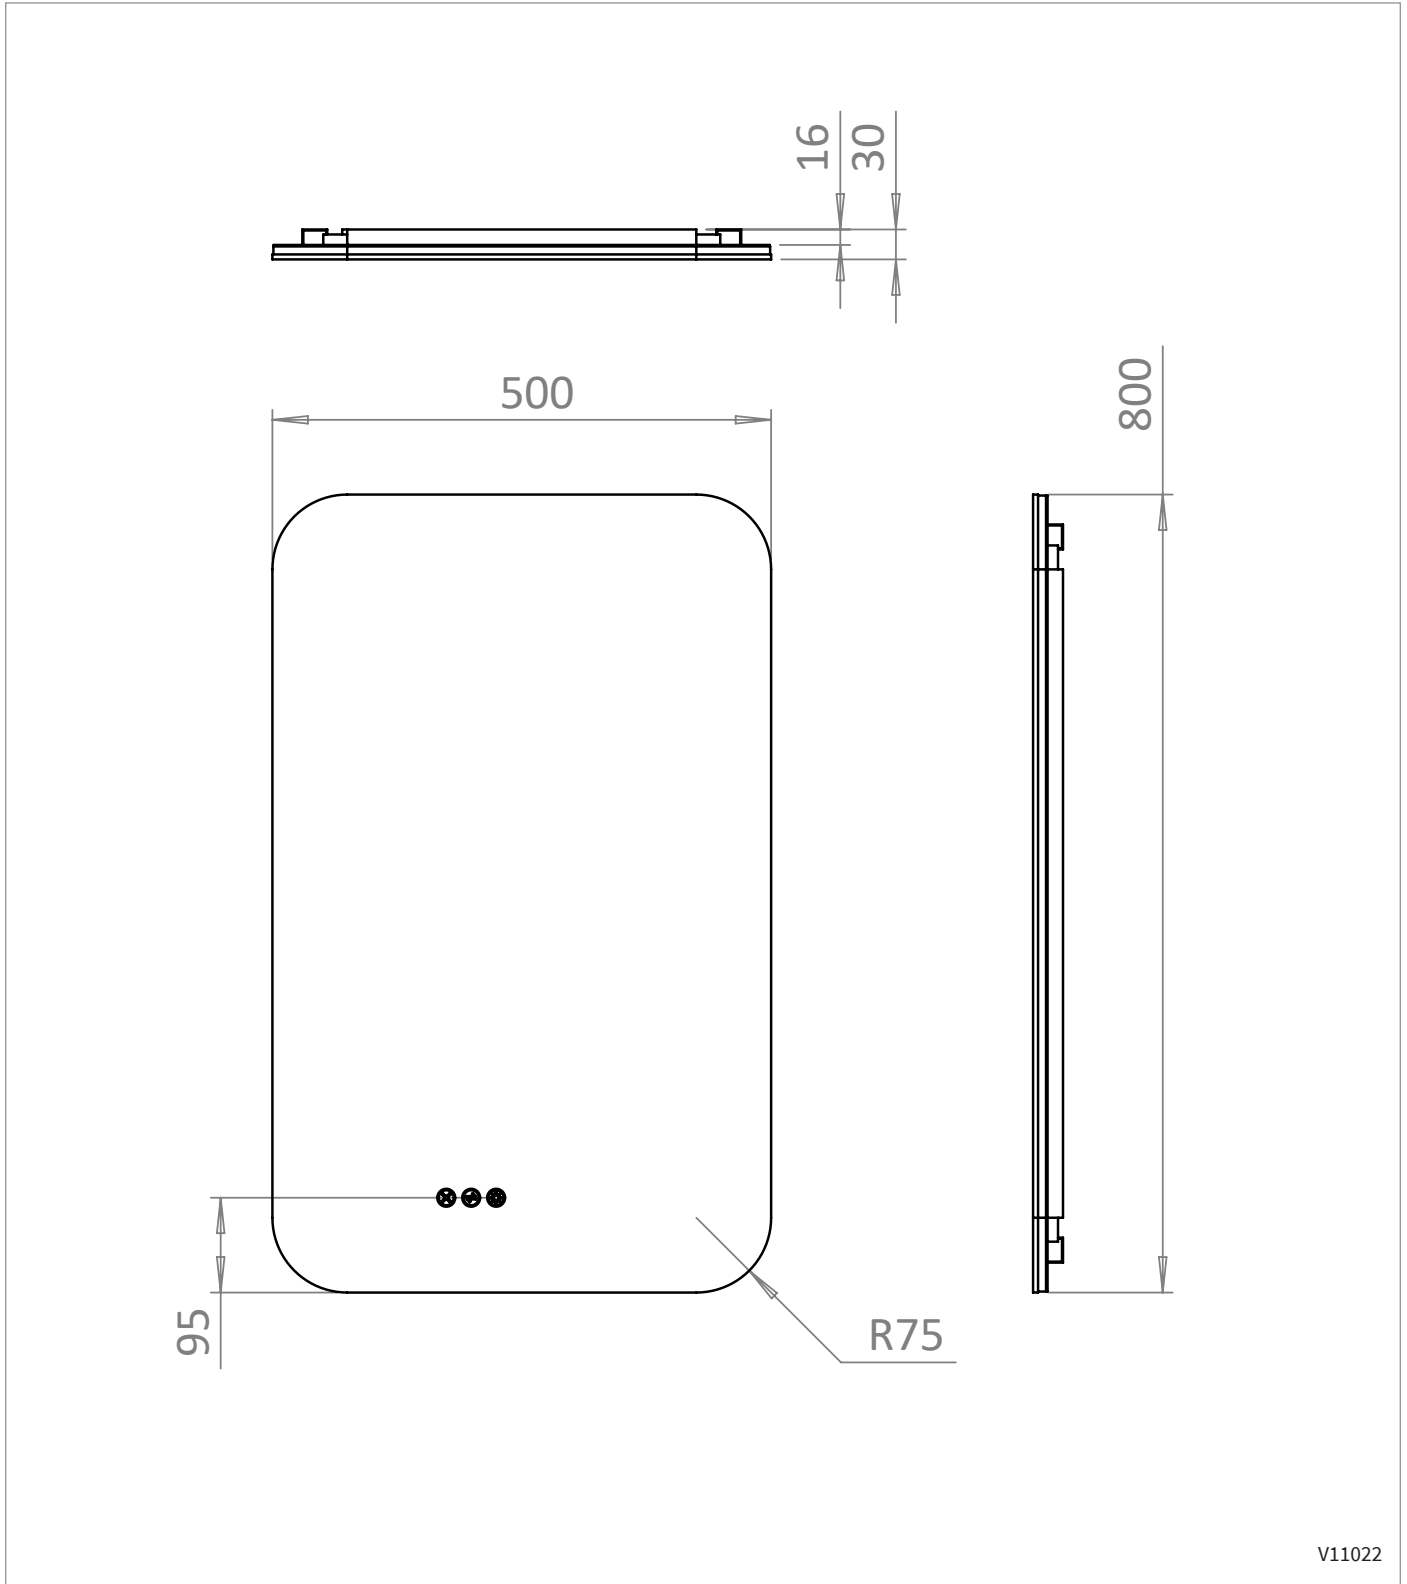

PRODUCT DATA SHEET

PRODUCT CODE

SE5080

RANGE

MIRROR

DESCRIPTION

Svelte Illuminated Mirror 500mm x 800mm

MATERIAL	Glass & Aluminium
HANDLING/INSTALLATION	Wall Mounting
HANGING	Portrait Only
LED WATTAGE	8.3W
DRIVER WATTAGE	15W
DE-MISTER WATTAGE	21.9W
TEMPERATURE CHANGING COLOUR RANGE (K)	Yes 2700 - 6400
LUMINOUS EFFICACY (LM/W)	95
COLOUR RENDERING INDEX (RA)	85
ENERGY RATING	F
SWITCH TYPE	Touch Switch
IP RATING	44
DIMMABLE?	Yes
LIGHT TYPE	LED
CABLE LENGTH	1050mm
STANDARDS	EN60598 EN60592 EN62493
DOP CLASS	01 - 2017
WEIGHT	8kg
WARRANTY	5 Years

TECHNICAL DIMENSIONS

Dimensions in mm unless otherwise specified.

Tolerances (per material type) apply.

V11022

SPARES DIAGRAM

NUMBER	PART CODE	DESCRIPTION
1	MIRRORBRACKET	Hanging Brackets

Only the parts labelled are available as spares.