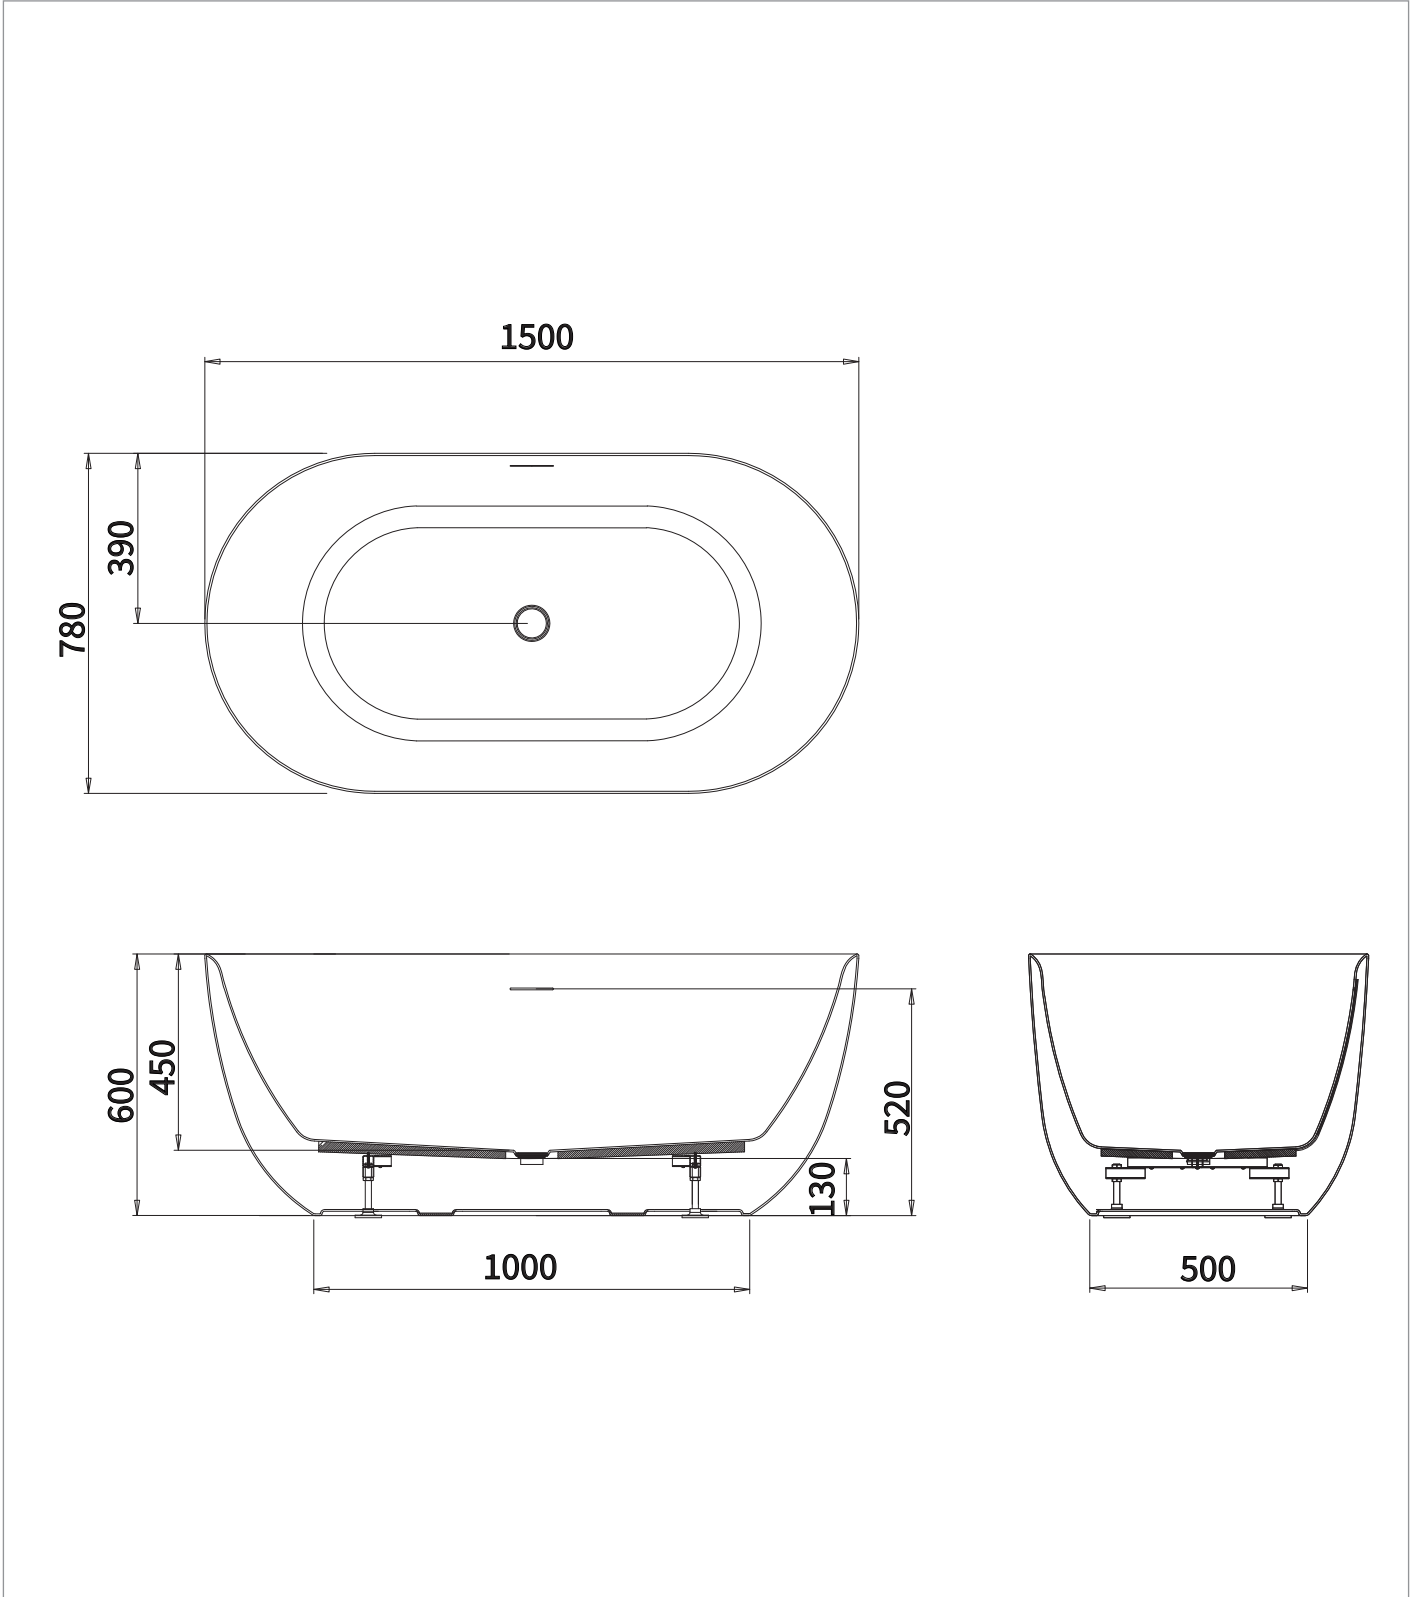

PRODUCT DATA SHEET

PRODUCT CODE

FSBCER1578W

RANGE

Free Standing Baths

DESCRIPTION

Cerus Free Standing Bath with Overflow and Waste 1500 x 780mm Gloss White

CATEGORY	Baths
WARRANTY DETAILS	10 Years
COLOUR	Gloss White
PRIMARY MATERIAL	Acrylic
INSTALL TYPE	Floor Standing
PRODUCT WIDTH MM	1500
PRODUCT HEIGHT MM	600
PRODUCT LENGTH MM	780
PRODUCT NET WEIGHT KG	38
STANDARDS	BS EN 14516:2015+A1:2018

WEIGHT AT CAPACITY 1 (KG)	243
CAPACITY 2 (L) - WATER AT OVERFLOW LEVEL WITH 1 PERSON	173
BUILT IN OVERFLOW	Yes
THICKNESS	4
WASTE DIAMETER	50
CAPACITY 1 (L) - WATER AT OVERFLOW LEVEL BATHS	243

TECHNICAL DIMENSIONS

Dimensions in mm unless otherwise specified.

Tolerances (per material type) apply.

SPARES LIST

Only the parts labelled are available as spares.

NO SPARES AVAILABLE