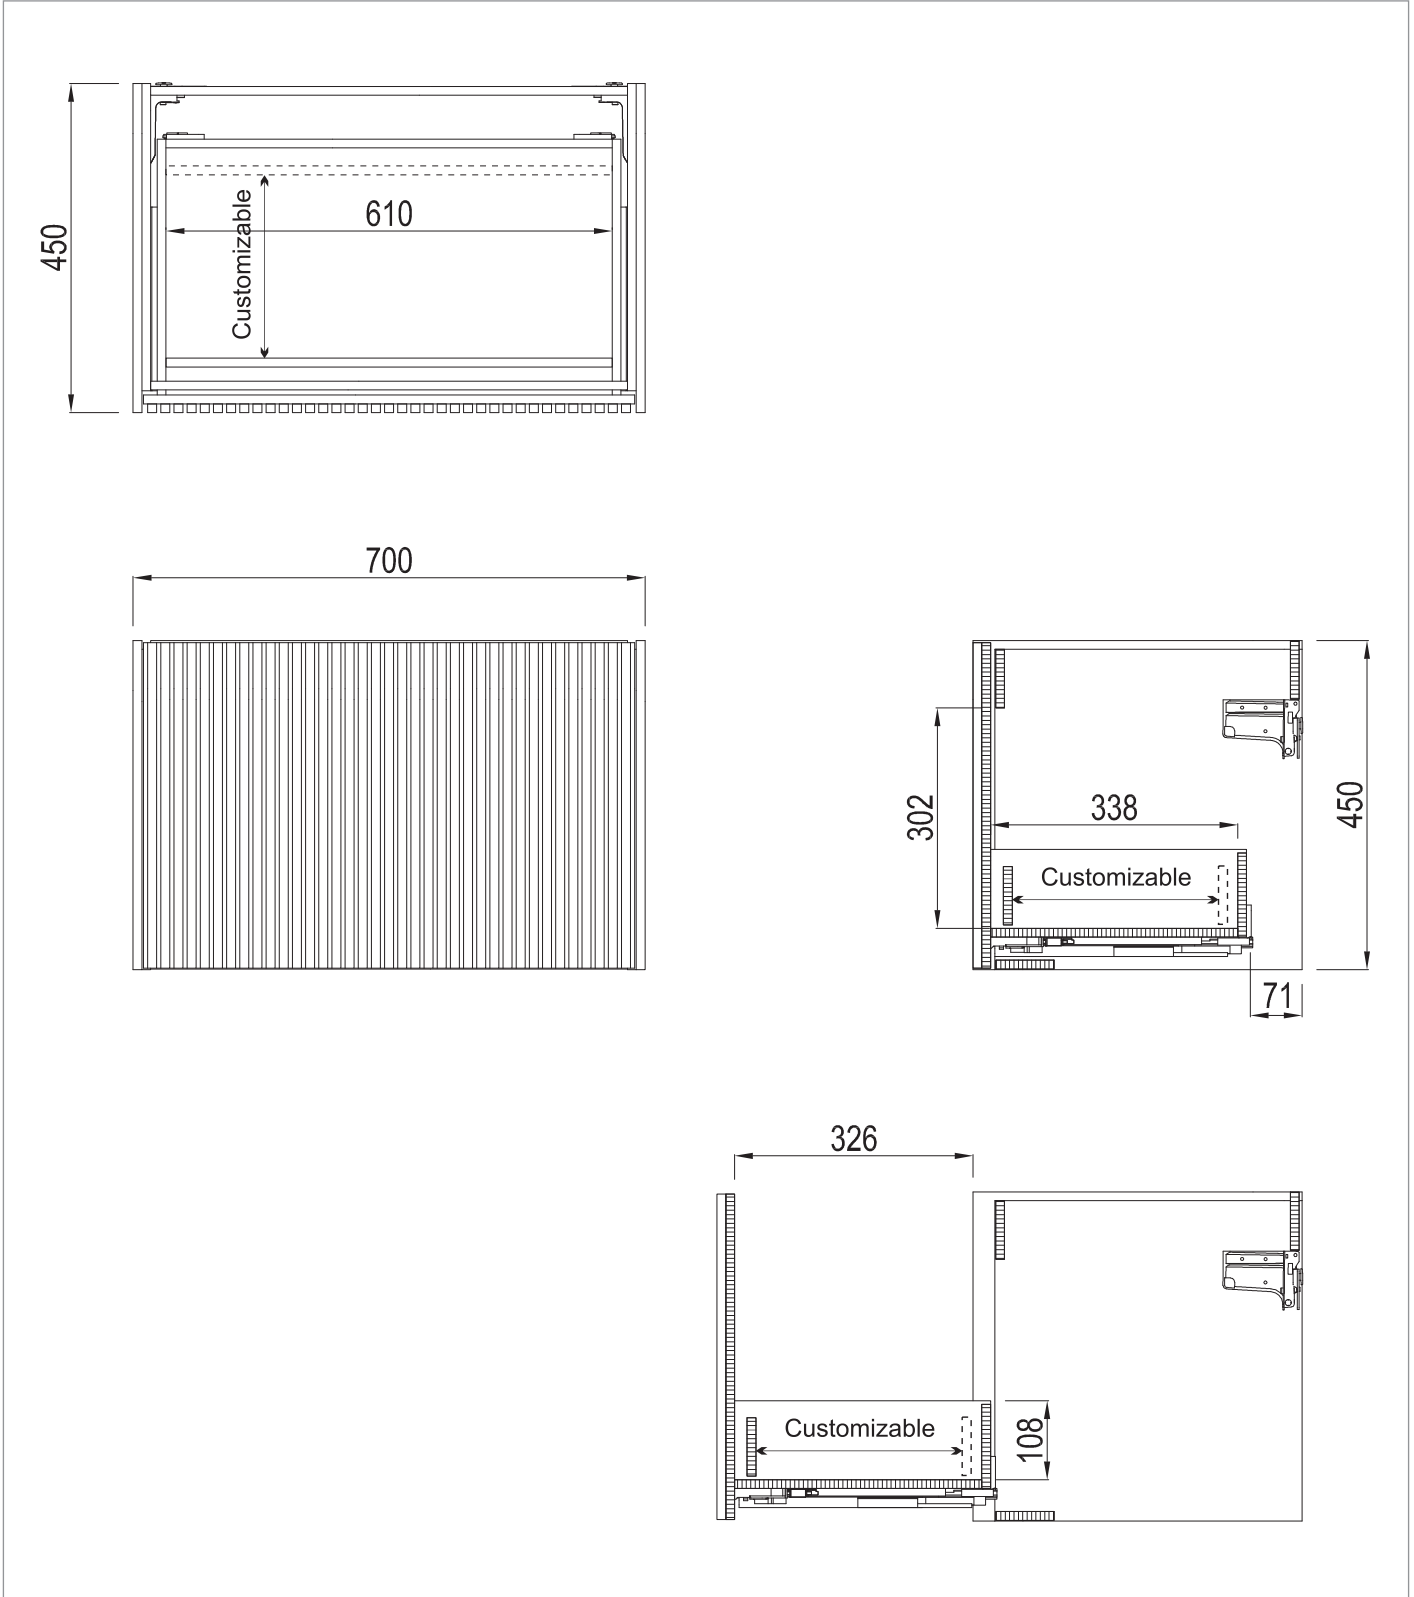

PRODUCT DATA SHEET

PRODUCT CODE

LM7000DMOAN+

RANGE

Limit

DESCRIPTION

Limit Single Drawer Unit 700 Modern Oak/Anthracite

WEBSITE LINK [Click Here](#)

CATEGORY	Furniture
WARRANTY DETAILS	10 Years
COLOUR	Modern Oak
PRIMARY MATERIAL	MFC
INSTALL TYPE	Wall Mounted
PRODUCT WIDTH MM	700
PRODUCT HEIGHT MM	450
PRODUCT DEPTH MM	450
PRODUCT NET WEIGHT KG	16

DRAWER BOX	MFC
DRAWER RUNNERS	HETTICH QUADRO 4D V6/300
DRAWER EXTENSION	Full extension
DRAWER ADJUSTMENT	4
WALL HANGERS	Yes
ADJUSTABLE FEET	No
DRAWER CAPACITY	30kg
DRAWER OPERATION	Soft close/push to open

TECHNICAL DIMENSIONS

Dimensions in mm unless otherwise specified.

Tolerances (per material type) apply.

SPARES LIST

Only the parts labelled are available as spares.

NUMBER	PART CODE	DESCRIPTION
1	DF_LM7000DMOAN+	Limit Drawer Front For LM7000DMOAN+
	DF_LM7000DSTAN+	Limit Drawer Front For LM7000DSTAN+
	DF_LM7000DRWAN+	Limit Drawer Front For LM7000DRWAN+
	DF_LM7000DWSAN+	Limit Drawer Front For LM7000DWSAN+
2	RUNNERSLIMIT_1+	Set of Drawer Runners x2 Limit Main Drawer
3	WBACKETSLIMIT+	Wall Brackets x2 Limit
4	RUNNERSLIMIT_2+	Set of Draw Runners x2 Limit for Internal Drawer (Sold Separately)