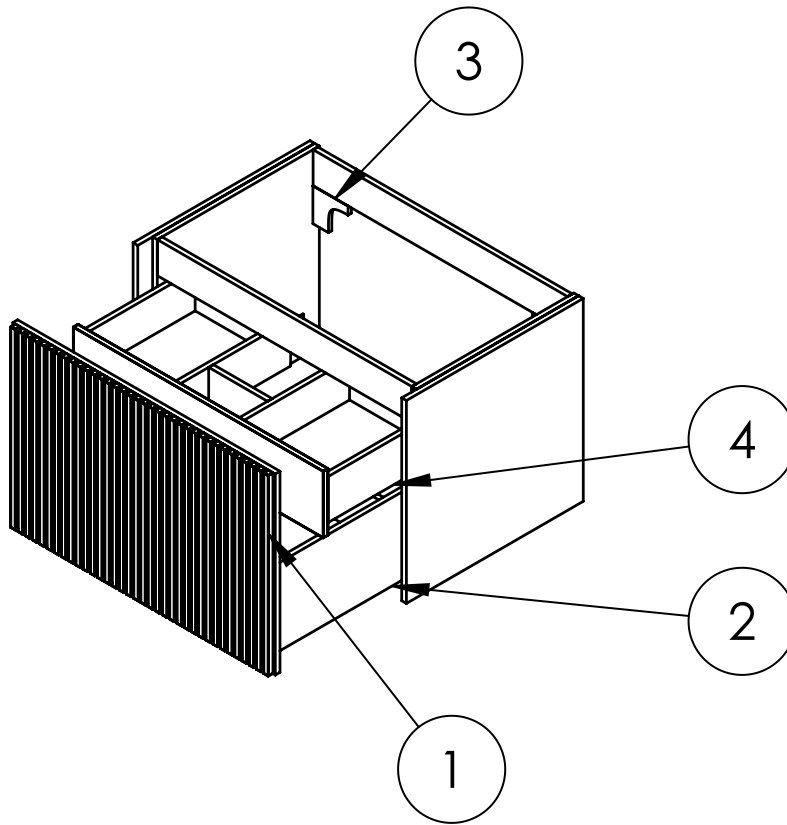

CATEGORY	Furniture
WARRANTY DETAILS	10 Years
COLOUR	Modern Oak
PRIMARY MATERIAL	MFC
INSTALL TYPE	Wall Mounted
PRODUCT WIDTH MM	700
PRODUCT HEIGHT MM	450
PRODUCT DEPTH MM	450
PRODUCT NET WEIGHT KG	16

DRAWER BOX	MFC
DRAWER RUNNERS	HETTICH QUADRO 4D V6/300
DRAWER EXTENSION	Full extension
DRAWER ADJUSTMENT	4
WALL HANGERS	Yes
ADJUSTABLE FEET	No
DRAWER CAPACITY	30kg
DRAWER OPERATION	Soft close/push to open

TECHNICAL DIMENSIONS

Dimensions in mm unless otherwise specified.

Tolerances (per material type) apply.

SPARES LIST

Only the parts labelled are available as spares.

NUMBER	PART CODE	DESCRIPTION
1	DF_LM7000DMOAN+	Limit Drawer Front For LM7000DMOAN+
	DF_LM7000DSTAN+	Limit Drawer Front For LM7000DSTAN+
	DF_LM7000DRWAN+	Limit Drawer Front For LM7000DRWAN+
	DF_LM7000DWSAN+	Limit Drawer Front For LM7000DWSAN+
2	RUNNERSLIMIT_1+	Set of Drawer Runners x2 Limit Main Drawer
3	WBACKETSLIMIT+	Wall Brackets x2 Limit
4	RUNNERSLIMIT_2+	Set of Draw Runners x2 Limit for Internal Drawer (Sold Separately)