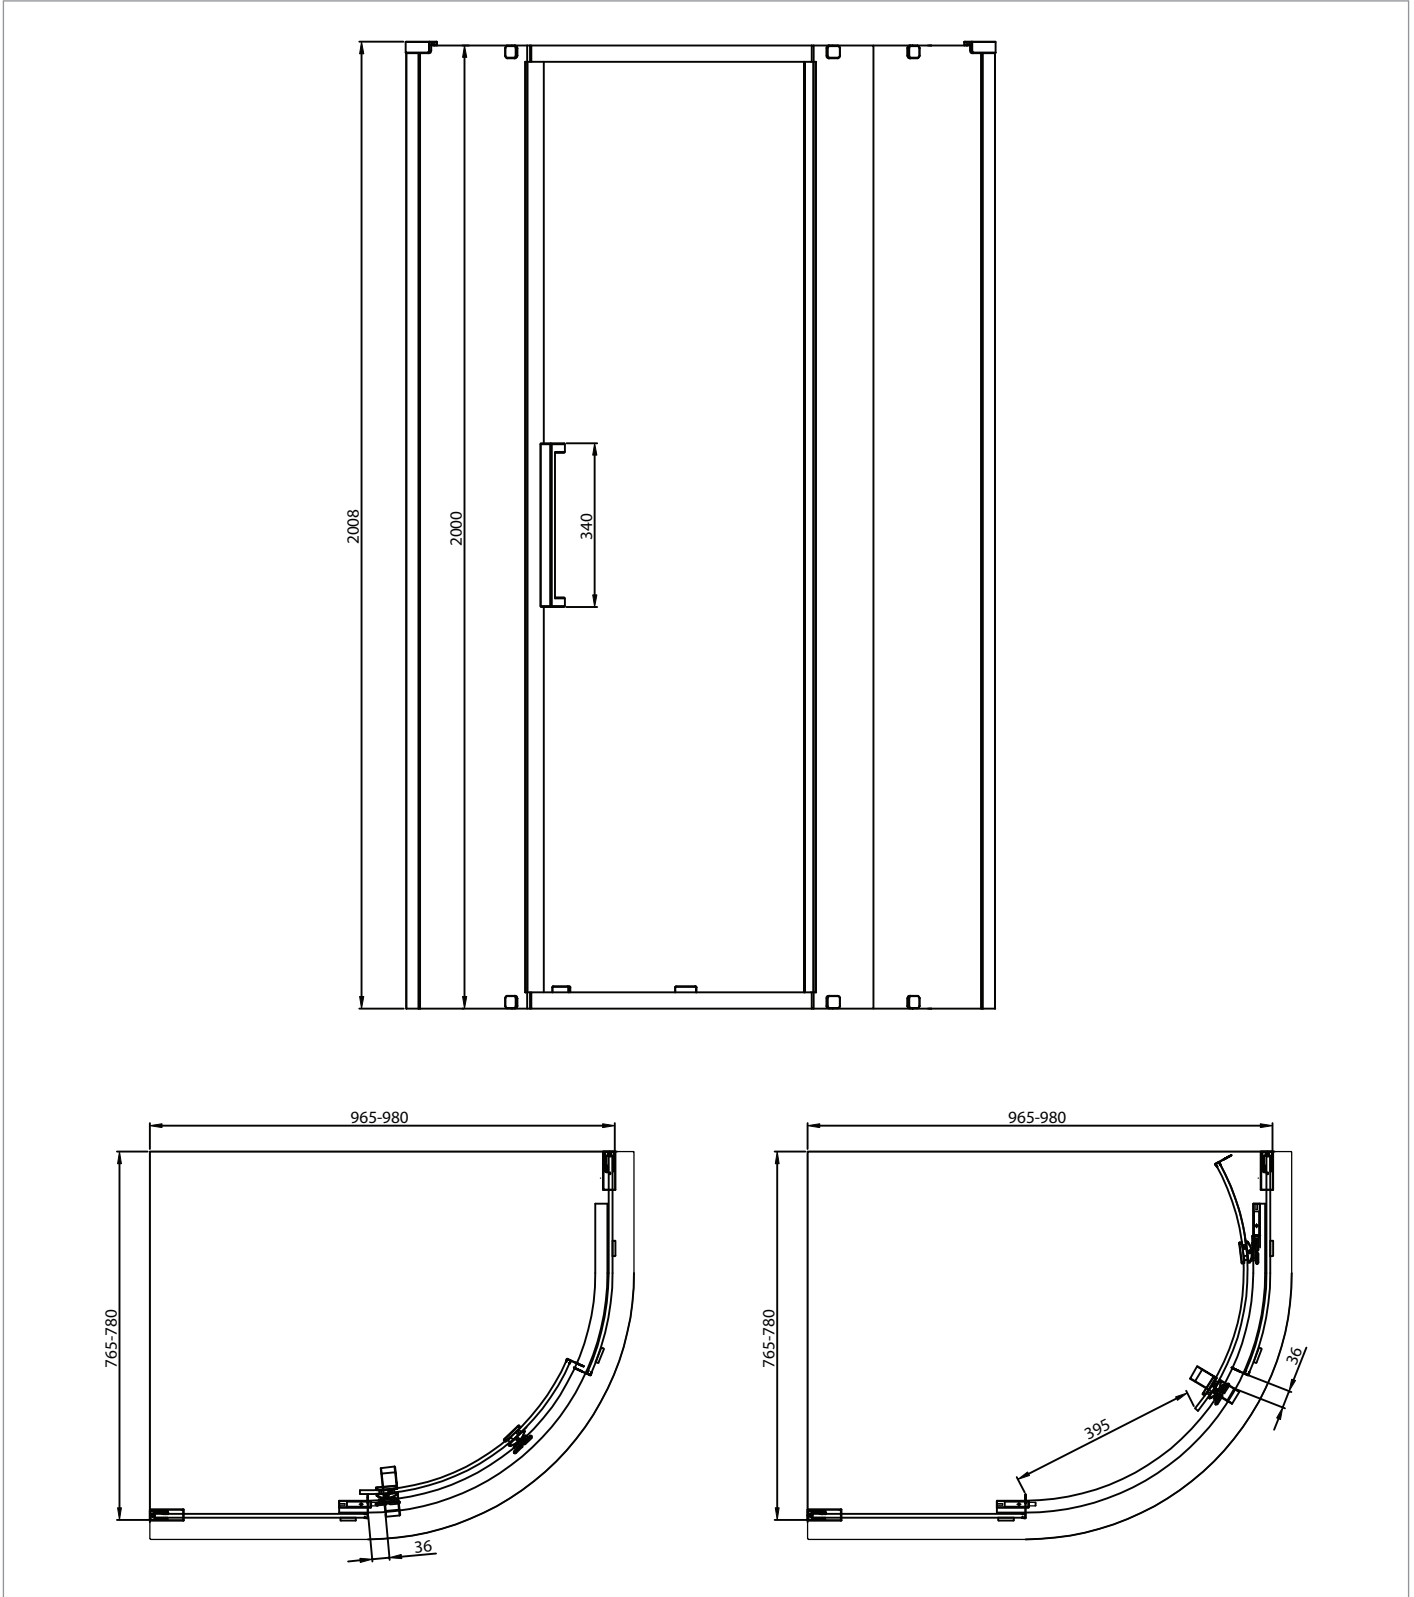

## DESCRIPTION

Asura 8mm Quadrant Single Door  
A 1000 x 800 Fixed Panels Brushed  
Stainless

CATEGORY	Showering
WARRANTY DETAILS	Lifetime
COLOUR	Brushed Stainless Steel
FINISH APPLICATION	PVD
PRIMARY MATERIAL	Glass
SECONDARY MATERIAL	304 Stainless Steel
INSTALL TYPE	Wall Mounted
PRODUCT WIDTH MM	965
PRODUCT HEIGHT MM	2000
PRODUCT LENGTH MM	765
PRODUCT NET WEIGHT KG	37
STANDARDS	EN14428

HANDING SHOWERING	Universal
GLASS THICKNESS	8mm
EASY CLEAN	Yes
MAGNETIC DOOR STRIPS	No
POWER SHOWER PROOF	Yes
NUMBER OF DOORS	0
SOFT CLOSING DOORS	Yes
SAFETY GLASS	Yes
REMOVABLE SEALS	Yes
QUICK RELEASE ROLLERS	Yes
WET ROOM COMPATIBLE	Yes
DOOR A INFORMATION	Quadrant Door
DOOR OPENING	395

## TECHNICAL DIMENSIONS

Dimensions in mm unless otherwise specified.

Tolerances (per material type) apply.