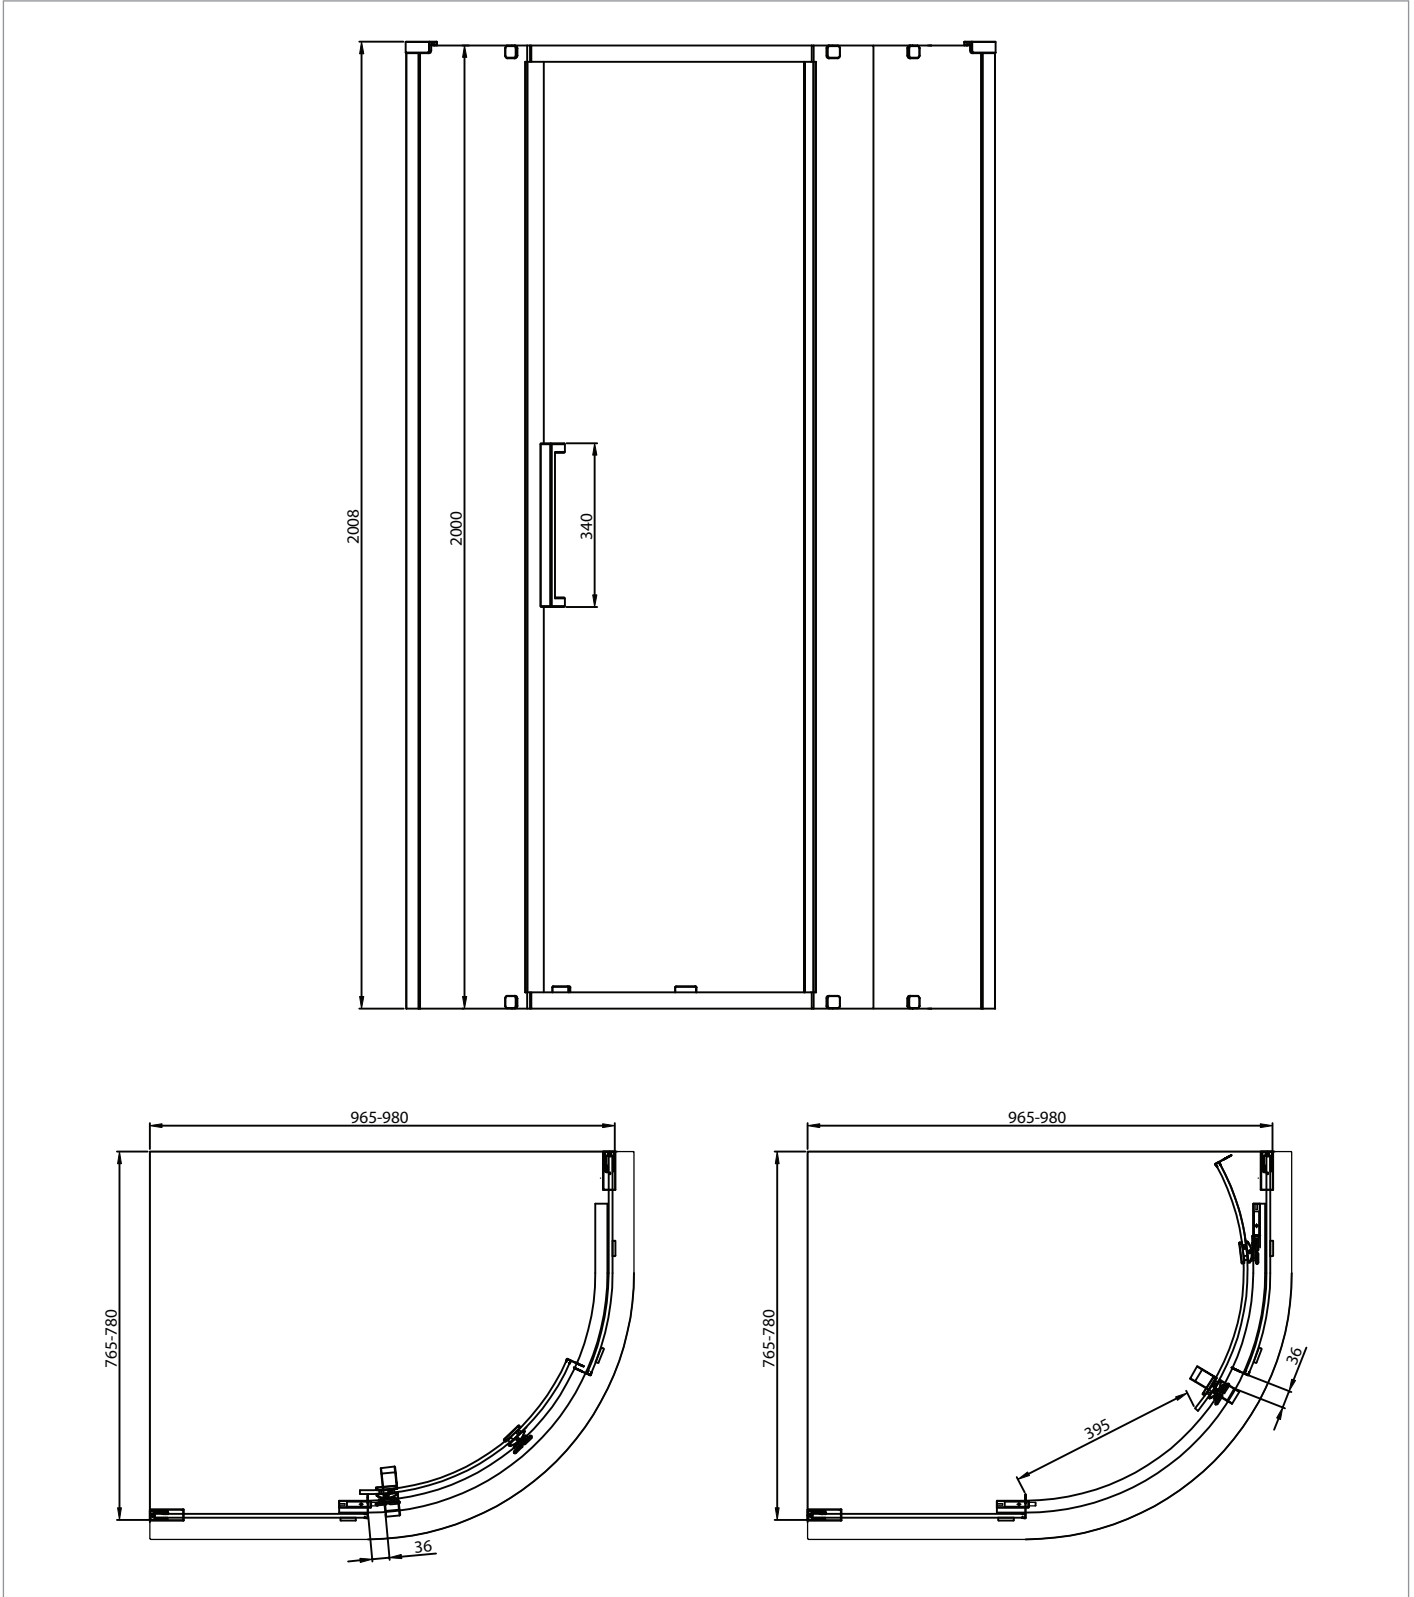

PRODUCT DATA SHEET

PRODUCT CODE

AUQSV10X8B

RANGE

Asura

DESCRIPTION

Asura 8mm Quadrant Single Door
B 1000 x 800 Moving Door Brushed
Stainless

CATEGORY	Showering
WARRANTY DETAILS	Lifetime
COLOUR	Brushed Stainless Steel
FINISH APPLICATION	PVD
PRIMARY MATERIAL	Glass
SECONDARY MATERIAL	304 Stainless Steel
INSTALL TYPE	Wall Mounted
PRODUCT WIDTH MM	965
PRODUCT HEIGHT MM	2000
PRODUCT LENGTH MM	765
PRODUCT NET WEIGHT KG	32
STANDARDS	EN14428

HANDING SHOWERING	Universal
GLASS THICKNESS	8mm
EASY CLEAN	Yes
MAGNETIC DOOR STRIPS	No
POWER SHOWER PROOF	Yes
NUMBER OF DOORS	1
SOFT CLOSING DOORS	Yes
SAFETY GLASS	Yes
REMOVABLE SEALS	Yes
QUICK RELEASE ROLLERS	Yes
WET ROOM COMPATIBLE	Yes
DOOR A INFORMATION	Quadrant Door
DOOR OPENING	395

TECHNICAL DIMENSIONS

Dimensions in mm unless otherwise specified.

Tolerances (per material type) apply.

SPARES LIST

Only the parts labelled are available as spares.

SPARES AVAILABLE UPON REQUEST