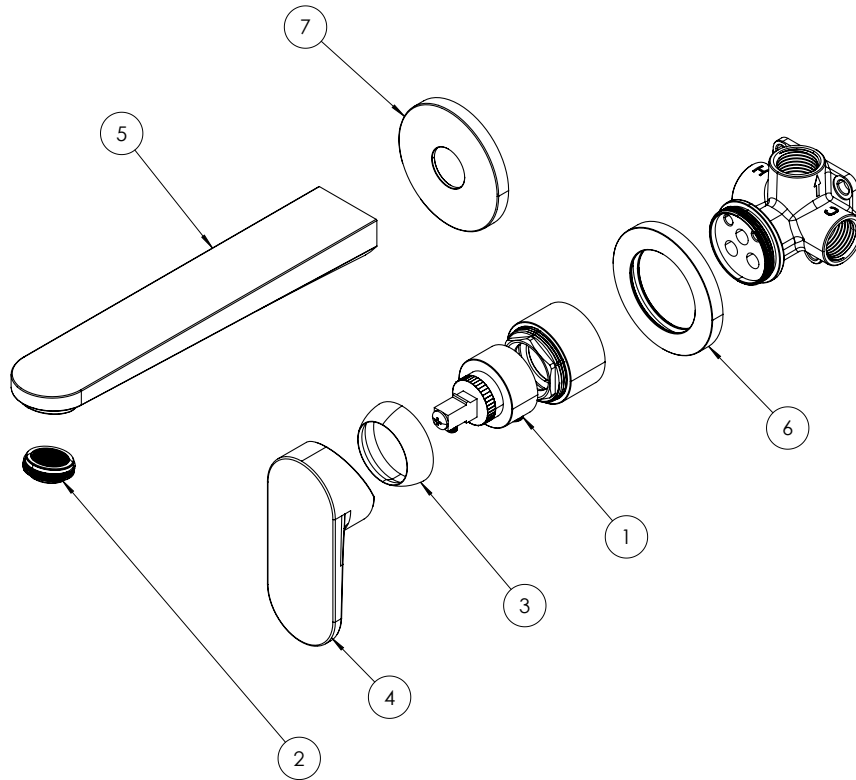

## DESCRIPTION

Drift 2H Basin Set Wall Mounted  
Brushed Brass

WEBSITE LINK [Click Here](#)

CATEGORY	Brassware
WARRANTY DETAILS	15 Years
COLOUR	Brushed Brass
FINISH APPLICATION	PVD
PRIMARY MATERIAL	Brass
INSTALL TYPE	Wall Mounted
PRODUCT WIDTH MM	65
PRODUCT HEIGHT MM	112
PRODUCT NET WEIGHT KG	1.46
STANDARDS	BS EN 817:2008

MINIMUM PRESSURE (BAR)	0.2
MAX WORKING PRESSURE (BAR)	5
HEADWORK	35mm Single lever ceramic cartridge
SPOUT PROJECTION	203
SWIVEL SPOUT	No
INLET CONNECTIONS THREAD	G1/2"
FLOW REGULATOR	Slim Air Honeycomb M24x1
WASTE INCLUDED	No
ANTI-SCALD	No
ENERGY SAVING	No
SHOWER HOSE & HANDSET ARE INCLUDED	No

## TECHNICAL DIMENSIONS

Dimensions in mm unless otherwise specified.

Tolerances (per material type) apply.

## SPARES LIST

Only the parts labelled are available as spares.

NUMBER	PART CODE	DESCRIPTION
1	CW1263	120 Cartridge Drift & Fuse
2	CW1251	Basin Aerator Drift & Fuse
3	CW1269	DR120 Cartridge Cover Brushed Brass
	CW1262	DR120 Cartridge Cover Chrome
	CW1274	DR120 Cartridge Cover Matt Black
4	CW1268	DR120 Handle Brushed Brass
	CW1261	DR120 Handle Chrome
	CW1273	DR120 Handle Matt Black
5	CW1272	DR120 Spout Brushed Brass
	CW1267	DR120 Spout Chrome
	CW1277	DR120 Spout Matt Black
6	CW1270	DR120 Wall Plate for Handle Brushed Brass
	CW1265	DR120 Wall Plate for Handle Chrome
	CW1275	DR120 Wall Plate for Handle Matt Black
7	CW1271	DR120 Wall Plate for Spout Brushed Brass
	CW1266	DR120 Wall Plate for Spout Chrome
	CW1276	DR120 Wall Plate for Spout Matt Black