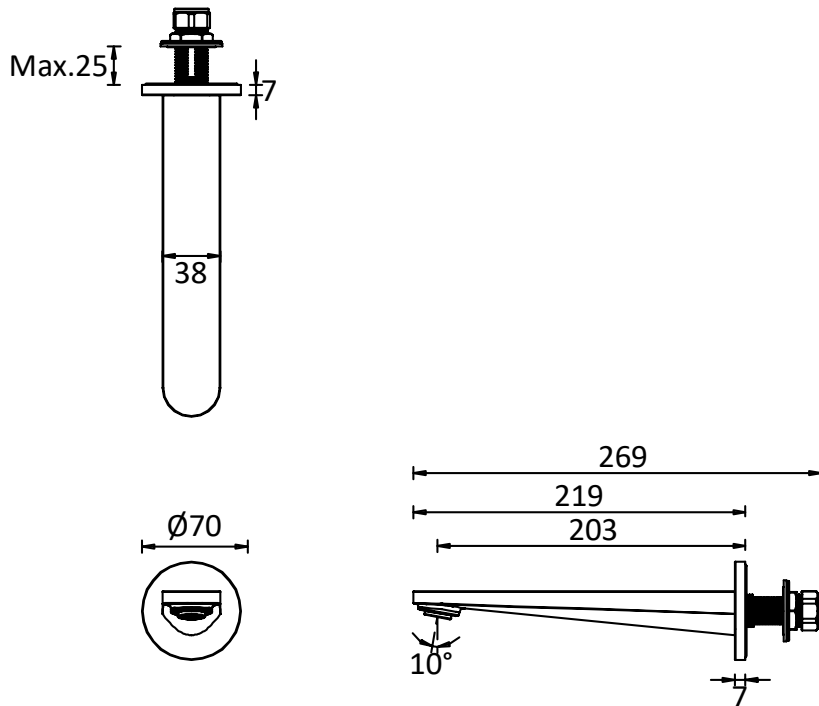

## DESCRIPTION

Drift 2H Basin Set Wall Mounted  
Brushed Brass

WEBSITE LINK [Click Here](#)

CATEGORY	Brassware
WARRANTY DETAILS	15 Years
COLOUR	Brushed Brass
FINISH APPLICATION	PVD
PRIMARY MATERIAL	Brass
INSTALL TYPE	Wall Mounted
PRODUCT WIDTH MM	65
PRODUCT HEIGHT MM	112
PRODUCT NET WEIGHT KG	1.46
STANDARDS	BS EN 817:2008

MINIMUM PRESSURE (BAR)	0.2
MAX WORKING PRESSURE (BAR)	5
HEADWORK	35mm Single lever ceramic cartridge
SPOUT PROJECTION	203
SWIVEL SPOUT	No
INLET CONNECTIONS THREAD	G1/2"
FLOW REGULATOR	Slim Air Honeycomb M24x1
WASTE INCLUDED	No
ANTI-SCALD	No
ENERGY SAVING	No
SHOWER HOSE & HANDSET ARE INCLUDED	No

## TECHNICAL DIMENSIONS

Dimensions in mm unless otherwise specified.

Tolerances (per material type) apply.