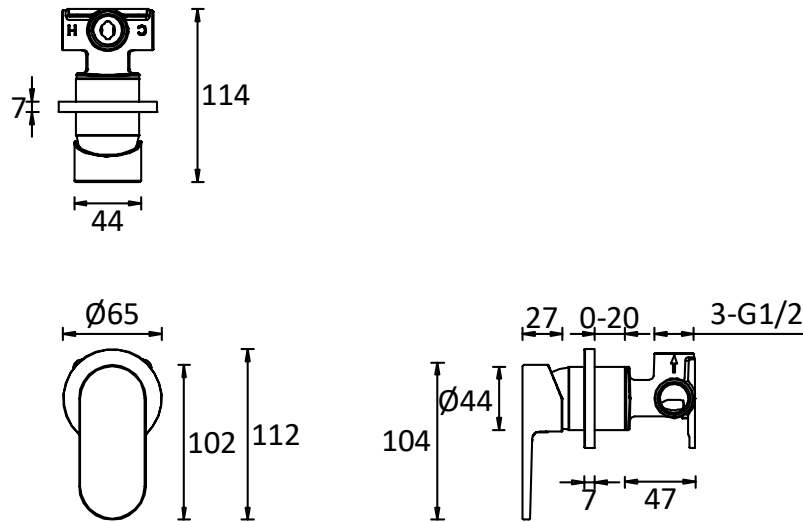

## DESCRIPTION

Drift 2H Basin Set Wall Mounted  
Brushed Brass

WEBSITE LINK [Click Here](#)

CATEGORY	Brassware
WARRANTY DETAILS	15 Years
COLOUR	Brushed Brass
FINISH APPLICATION	PVD
PRIMARY MATERIAL	Brass
INSTALL TYPE	Wall Mounted
PRODUCT WIDTH MM	65
PRODUCT HEIGHT MM	112
PRODUCT NET WEIGHT KG	1.46
STANDARDS	BS EN 817:2008

MINIMUM PRESSURE (BAR)	0.2
MAX WORKING PRESSURE (BAR)	5
HEADWORK	35mm Single lever ceramic cartridge
SPOUT PROJECTION	203
SWIVEL SPOUT	No
INLET CONNECTIONS THREAD	G1/2"
FLOW REGULATOR	Slim Air Honeycomb M24x1
WASTE INCLUDED	No
ANTI-SCALD	No
ENERGY SAVING	No
SHOWER HOSE & HANDSET ARE INCLUDED	No

## TECHNICAL DIMENSIONS

Dimensions in mm unless otherwise specified.

Tolerances (per material type) apply.