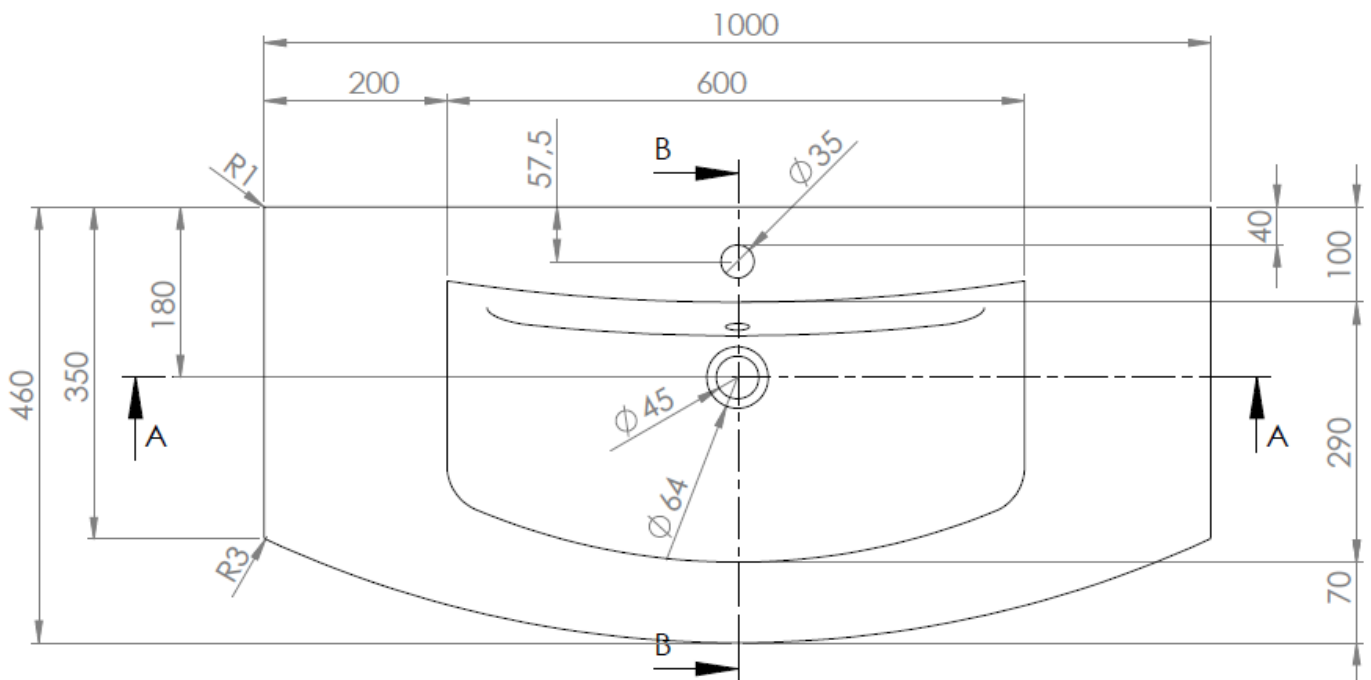

Measurements in millimetres mm

Information updated March 2018

Tel 0345 873 8840

crosswater[™]

TECHNICAL

SVELTE 1000 basin with overflow

Thermal Hardened Glass.

SE1011SCG—SE1011SIW