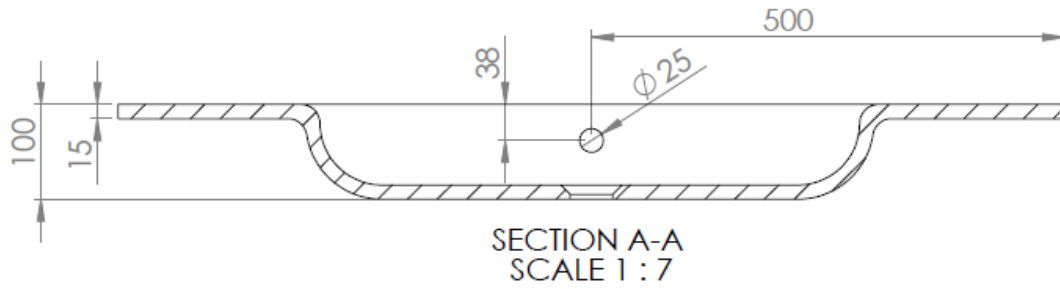

Measurements in millimetres mm

Information updated March 2018

Tel 0345 873 8840

crosswater[™]

TECHNICAL

SVELTE 1000 basin with overflow

Thermal Hardened Glass.

SE1011SCG—SE1011SIW