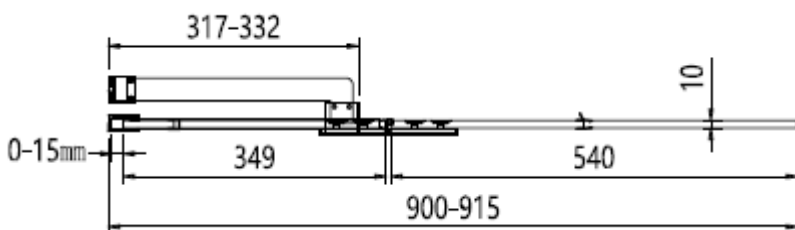

Measurements in millimetres mm

Information updated August 2022

Tel 0345 873 8840

crosswaterTM

OPTIX 10

90° HINGED BATH SCREEN

Toughened Glass
Strong and safe

Protective Finish
Easy to clean

Lifetime Guarantee
Peace of mind

LEFT HAND

RIGHT HAND

Brushed Brass

Polished Stainless

Brushed Stainless

CODE	COLOUR	ADJUSTMENT	Width	Height
		mm	mm	mm
OXBDFC0900L	Brushed Brass Left Hand	900-915	900	1500
OXBDFC0900R	Brushed Brass Right Hand	900-915	900	1500
OXBDSC0900L	Polished Stainless Steel Left Hand	900-915	900	1500
OXBDSC0900R	Polished Stainless Steel Right Hand	900-915	900	1500
OXBDVC0900L	Brushed Stainless Steel Left Hand	900-915	900	1500
OXBDVC0900R	Brushed Stainless Steel Right Hand	900-915	900	1500