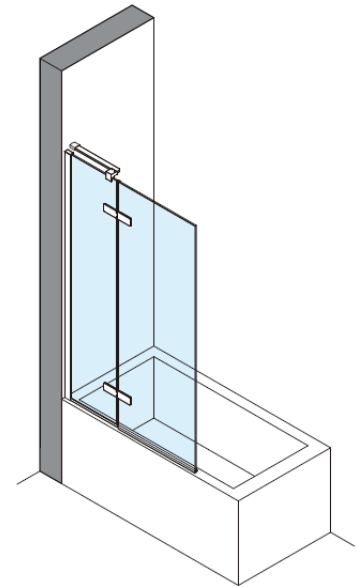

Measurements in millimetres mm

Information updated August 2022

Tel 0345 873 8840

crosswaterTM

OPTIX 10

90° HINGED BATH SCREEN

Toughened Glass
Strong and safe

Protective Finish
Easy to clean

Lifetime Guarantee
Peace of mind

LEFT HAND

RIGHT HAND

Brushed Brass

Polished Stainless

Brushed Stainless

CODE	COLOUR	ADJUSTMENT	Width	Height
		mm	mm	mm
OXBDFC0900L	Brushed Brass Left Hand	900-915	900	1500
OXBDFC0900R	Brushed Brass Right Hand	900-915	900	1500
OXBDSC0900L	Polished Stainless Steel Left Hand	900-915	900	1500
OXBDSC0900R	Polished Stainless Steel Right Hand	900-915	900	1500
OXBDVC0900L	Brushed Stainless Steel Left Hand	900-915	900	1500
OXBDVC0900R	Brushed Stainless Steel Right Hand	900-915	900	1500

Optix 10 Single Inline Panel Screen

1	Bracing bar template  x1	2	Bracing bar  x1	3	Wall profile cover cap  x1
4	Wall plug and 4x35mm screw  x3	5	Wall profile  x1	6	Wall profile seal  x1
7	Fixed glass  x1	8	Vertical seal  x1	9	Moving panel  x1
10	Hinge and screw cover caps  x2	11	Bottom profile  x1	12	Spacer  x2
13	Bottom seal  x1	14	Allen key 4mm 3mm 2.5mm 4mm 3mm 2.5mm 1+1+1	15	Wedge gasket tool  x1