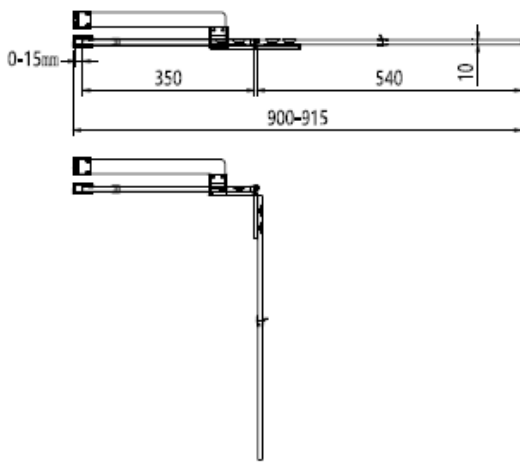

Measurements in millimetres mm

Information updated August 2022

Tel 0345 873 8840

crosswaterTM

OPTIX 10

90° HINGED BATH SCREEN

Toughened Glass
Strong and safe

Protective Finish
Easy to clean

Lifetime Guarantee
Peace of mind

LEFT HAND

RIGHT HAND

Brushed Brass

Polished Stainless

Brushed Stainless

CODE	COLOUR	ADJUSTMENT	Width	Height
		mm	mm	mm
OXBDFC0900L	Brushed Brass Left Hand	900-915	900	1500
OXBDFC0900R	Brushed Brass Right Hand	900-915	900	1500
OXBDSC0900L	Polished Stainless Steel Left Hand	900-915	900	1500
OXBDSC0900R	Polished Stainless Steel Right Hand	900-915	900	1500
OXBDVC0900L	Brushed Stainless Steel Left Hand	900-915	900	1500
OXBDVC0900R	Brushed Stainless Steel Right Hand	900-915	900	1500

Optix 10 Single Inline Panel Screen

1	Bracing bar template  x1	2	Bracing bar  x1	3	Wall profile cover cap  x1
4	Wall plug and 4x35mm screw  x3	5	Wall profile  x1	6	Wall profile seal  x1
7	Fixed glass  x1	8	Vertical seal  x1	9	Moving panel  x1
10	Hinge and screw cover caps  x2	11	Bottom profile  x1	12	Spacer  x2
13	Bottom seal  x1	14	Allen key 4mm 3mm 2.5mm 4mm 3mm 2.5mm 1+1+1	15	Wedge gasket tool  x1