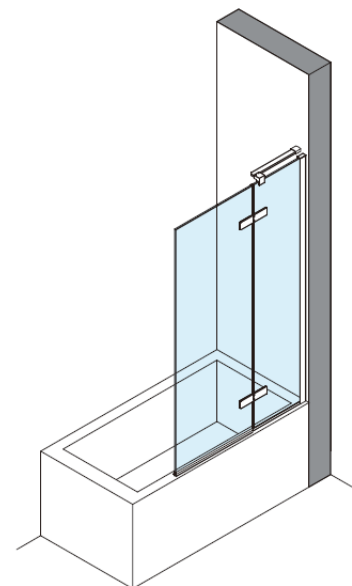

Measurements in millimetres mm

Information updated August 2022

Tel 0345 873 8840

crosswaterTM

OPTIX 10

90° HINGED BATH SCREEN

Toughened Glass
Strong and safe

Protective Finish
Easy to clean

Lifetime Guarantee
Peace of mind

LEFT HAND

RIGHT HAND

Brushed Brass

Polished Stainless

Brushed Stainless

CODE	COLOUR	ADJUSTMENT	Width	Height
		mm	mm	mm
OXBDFC0900L	Brushed Brass Left Hand	900-915	900	1500
OXBDFC0900R	Brushed Brass Right Hand	900-915	900	1500
OXBDSC0900L	Polished Stainless Steel Left Hand	900-915	900	1500
OXBDSC0900R	Polished Stainless Steel Right Hand	900-915	900	1500
OXBDVC0900L	Brushed Stainless Steel Left Hand	900-915	900	1500
OXBDVC0900R	Brushed Stainless Steel Right Hand	900-915	900	1500

Optix 10 Single Inline Panel Screen

1	Bracing bar template  x1	2	Bracing bar  x1	3	Wall profile cover cap  x1
4	Wall plug and 4x35mm screw  x3	5	Wall profile  x1	6	Wall profile seal  x1
7	Fixed glass  x1	8	Vertical seal  x1	9	Moving panel  x1
10	Hinge and screw cover caps  x2	11	Bottom profile  x1	12	Spacer  x2
13	Bottom seal  x1	14	Allen key 4mm 3mm 2.5mm 4mm 3mm 2.5mm 1+1+1	15	Wedge gasket tool  x1