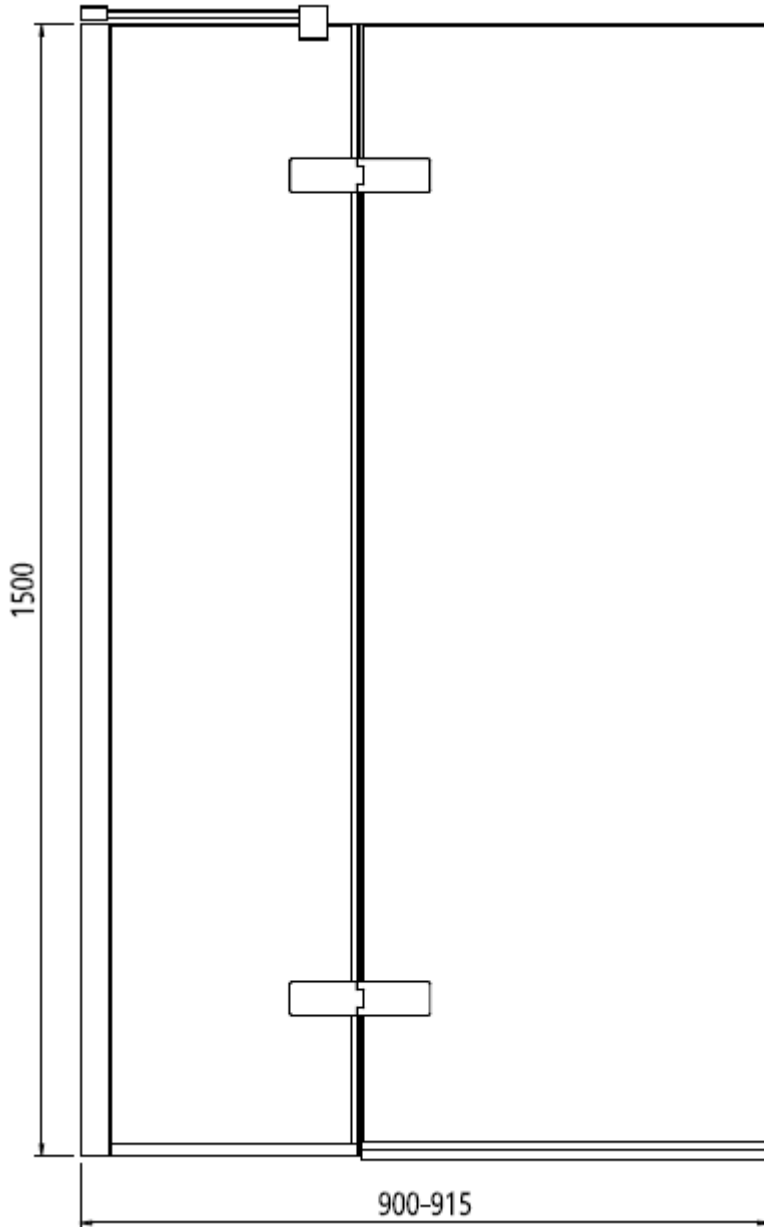

Measurements in millimetres mm

Information updated August 2022

Tel 0345 873 8840

crosswaterTM

OPTIX 10

90° HINGED BATH SCREEN

Toughened Glass
Strong and safe

Protective Finish
Easy to clean

Lifetime Guarantee
Peace of mind

LEFT HAND

RIGHT HAND

Brushed Brass

Polished Stainless

Brushed Stainless

CODE	COLOUR	ADJUSTMENT	Width	Height
		mm	mm	mm
OXBDFC0900L	Brushed Brass Left Hand	900-915	900	1500
OXBDFC0900R	Brushed Brass Right Hand	900-915	900	1500
OXBDSC0900L	Polished Stainless Steel Left Hand	900-915	900	1500
OXBDSC0900R	Polished Stainless Steel Right Hand	900-915	900	1500
OXBDVC0900L	Brushed Stainless Steel Left Hand	900-915	900	1500
OXBDVC0900R	Brushed Stainless Steel Right Hand	900-915	900	1500

Optix 10 Single Inline Panel Screen

1	Bracing bar template  x1	2	Bracing bar  x1	3	Wall profile cover cap  x1
4	Wall plug and 4x35mm screw  x3	5	Wall profile  x1	6	Wall profile seal  x1
7	Fixed glass  x1	8	Vertical seal  x1	9	Moving panel  x1
10	Hinge and screw cover caps  x2	11	Bottom profile  x1	12	Spacer  x2
13	Bottom seal  x1	14	Allen key 4mm 3mm 2.5mm 4mm 3mm 2.5mm 1+1+1	15	Wedge gasket tool  x1