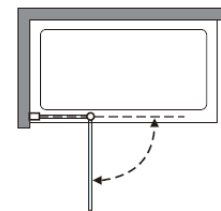

Measurements in millimetres mm

Information updated August 2022

Tel 0345 873 8840

crosswaterTM

OPTIX 10

90° HINGED BATH SCREEN

Toughened Glass
Strong and safe

Protective Finish
Easy to clean

Lifetime Guarantee
Peace of mind

LEFT HAND

RIGHT HAND

Brushed Brass

Polished Stainless

Brushed Stainless

CODE	COLOUR	ADJUSTMENT	Width	Height
		mm	mm	mm
OXBDFC0900L	Brushed Brass Left Hand	900-915	900	1500
OXBDFC0900R	Brushed Brass Right Hand	900-915	900	1500
OXBDSC0900L	Polished Stainless Steel Left Hand	900-915	900	1500
OXBDSC0900R	Polished Stainless Steel Right Hand	900-915	900	1500
OXBDVC0900L	Brushed Stainless Steel Left Hand	900-915	900	1500
OXBDVC0900R	Brushed Stainless Steel Right Hand	900-915	900	1500

Optix 10 Single Inline Panel Screen

1	Bracing bar template  x1	2	Bracing bar  x1	3	Wall profile cover cap  x1
4	Wall plug and 4x35mm screw  x3	5	Wall profile  x1	6	Wall profile seal  x1
7	Fixed glass  x1	8	Vertical seal  x1	9	Moving panel  x1
10	Hinge and screw cover caps  x2	11	Bottom profile  x1	12	Spacer  x2
13	Bottom seal  x1	14	Allen key 4mm 3mm 2.5mm 4mm 3mm 2.5mm 1+1+1	15	Wedge gasket tool  x1