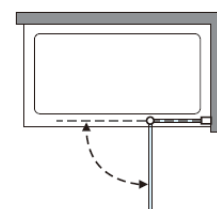

Measurements in millimetres mm

Information updated August 2022

Tel 0345 873 8840

crosswater^{TM}

OPTIX 10

90° HINGED BATH SCREEN

Toughened Glass
Strong and safe

Protective Finish
Easy to clean

Lifetime Guarantee
Peace of mind