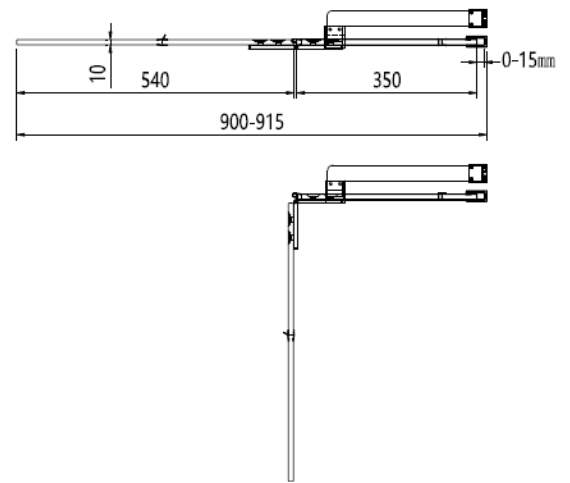

Measurements in millimetres mm

Information updated August 2022

Tel 0345 873 8840

crosswaterTM

OPTIX 10

90° HINGED BATH SCREEN

Toughened Glass
Strong and safe

Protective Finish
Easy to clean

Lifetime Guarantee
Peace of mind

LEFT HAND

RIGHT HAND

Brushed Brass

Polished Stainless

Brushed Stainless

CODE	COLOUR	ADJUSTMENT	Width	Height
		mm	mm	mm
OXBDFC0900L	Brushed Brass Left Hand	900-915	900	1500
OXBDFC0900R	Brushed Brass Right Hand	900-915	900	1500
OXBDSC0900L	Polished Stainless Steel Left Hand	900-915	900	1500
OXBDSC0900R	Polished Stainless Steel Right Hand	900-915	900	1500
OXBDVC0900L	Brushed Stainless Steel Left Hand	900-915	900	1500
OXBDVC0900R	Brushed Stainless Steel Right Hand	900-915	900	1500

Optix 10 Single Inline Panel Screen

1	Bracing bar template  x1	2	Bracing bar  x1	3	Wall profile cover cap  x1
4	Wall plug and 4x35mm screw  x3	5	Wall profile  x1	6	Wall profile seal  x1
7	Fixed glass  x1	8	Vertical seal  x1	9	Moving panel  x1
10	Hinge and screw cover caps  x2	11	Bottom profile  x1	12	Spacer  x2
13	Bottom seal  x1	14	Allen key 4mm 3mm 2.5mm 4mm 3mm 2.5mm 1+1+1	15	Wedge gasket tool  x1