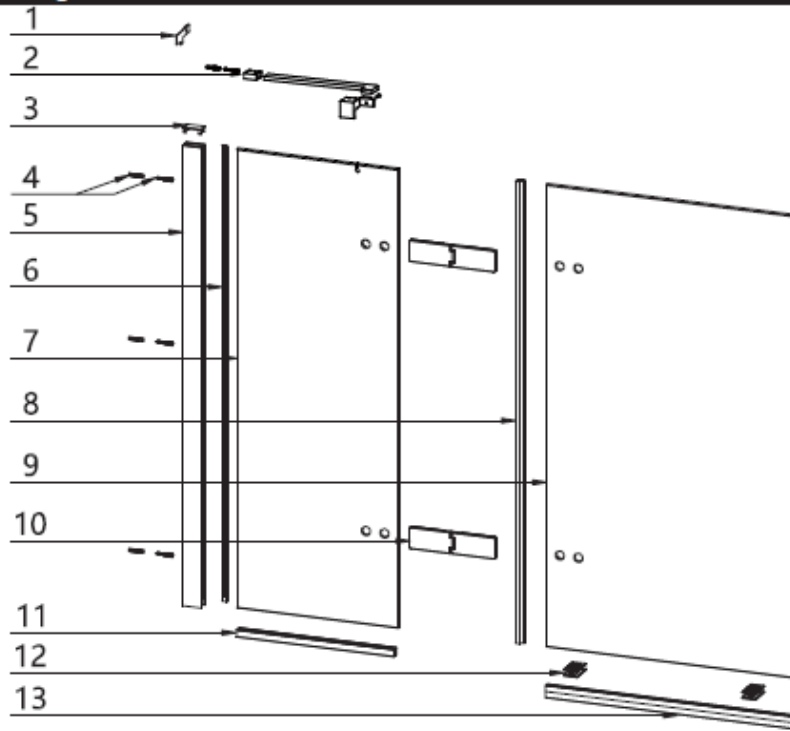

Measurements in millimetres mm

Information updated August 2022

Tel 0345 873 8840

crosswaterTM

OPTIX 10

90° HINGED BATH SCREEN

Toughened Glass
Strong and safe

Protective Finish
Easy to clean

Lifetime Guarantee
Peace of mind

LEFT HAND

RIGHT HAND

Brushed Brass

Polished Stainless

Brushed Stainless

CODE	COLOUR	ADJUSTMENT	Width	Height
		mm	mm	mm
OXBDFC0900L	Brushed Brass Left Hand	900-915	900	1500
OXBDFC0900R	Brushed Brass Right Hand	900-915	900	1500
OXBDSC0900L	Polished Stainless Steel Left Hand	900-915	900	1500
OXBDSC0900R	Polished Stainless Steel Right Hand	900-915	900	1500
OXBDVC0900L	Brushed Stainless Steel Left Hand	900-915	900	1500
OXBDVC0900R	Brushed Stainless Steel Right Hand	900-915	900	1500

Optix 10 Single Inline Panel Screen

1	Bracing bar template  x1	2	Bracing bar  x1	3	Wall profile cover cap  x1
4	Wall plug and 4x35mm screw  x3	5	Wall profile  x1	6	Wall profile seal  x1
7	Fixed glass  x1	8	Vertical seal  x1	9	Moving panel  x1
10	Hinge and screw cover caps  x2	11	Bottom profile  x1	12	Spacer  x2
13	Bottom seal  x1	14	Allen key 4mm 3mm 2.5mm 4mm 3mm 2.5mm 1+1+1	15	Wedge gasket tool  x1