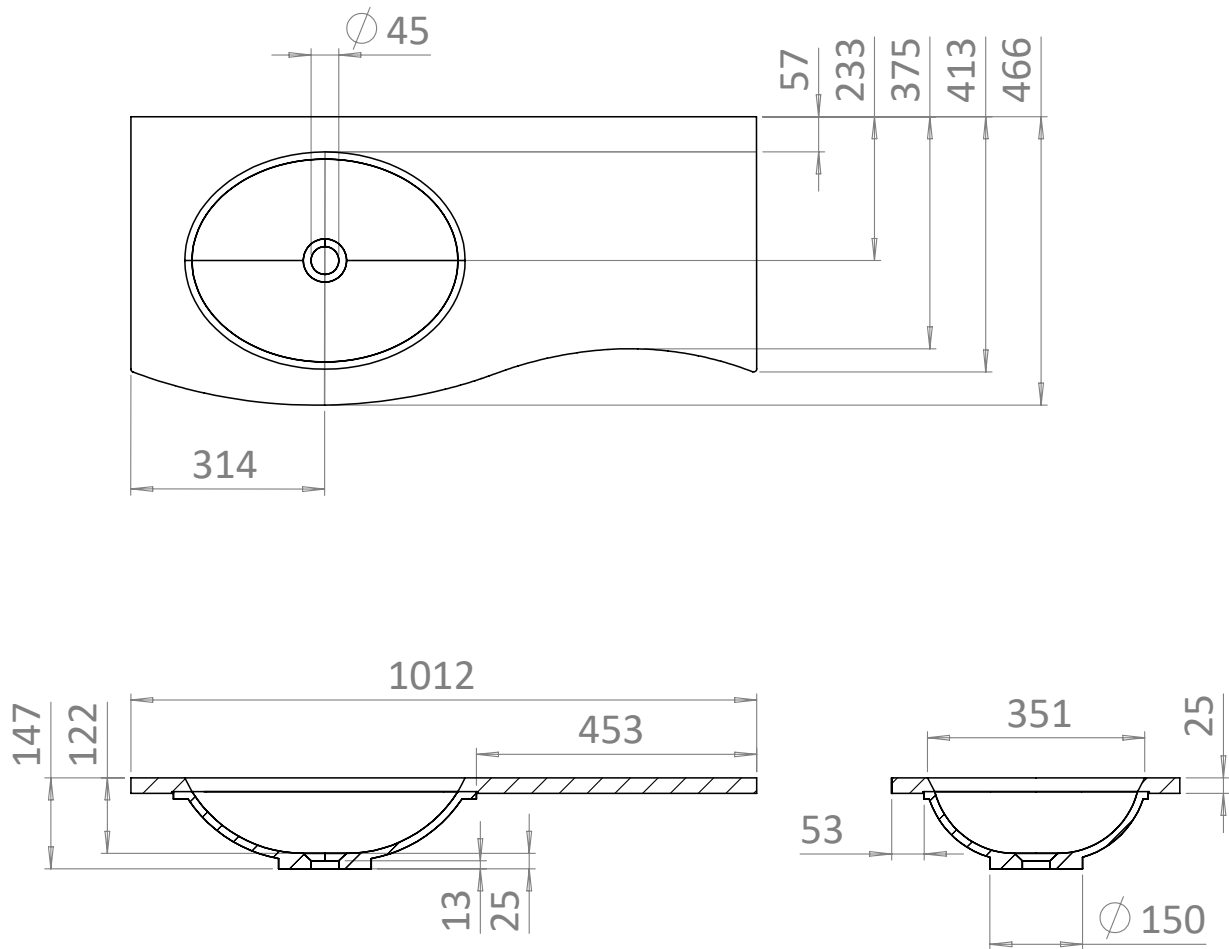

PRODUCT DATA SHEET

PRODUCT CODE

SE1010UMSCM

RANGE

SVELTE

DESCRIPTION

Basin 1000mm Calcutta White 0TH

COLOUR Calcutta White

MATERIAL Modified Acrylic

STANDARDS EN 31
EN 14688 - CLO

INSTALLATION TYPE Furniture Mounted

CAPACITY OF WATER AT OVERFLOW LEVEL 5.9L

BASIN WASTE SIZE 45mm

TAP HOLES 0TH

OVERFLOW No

WEIGHT 31kg

WARRANTY 10 Years

TECHNICAL DIMENSIONS

Dimensions in mm unless otherwise specified.

Tolerances (per material type) apply.

V10522