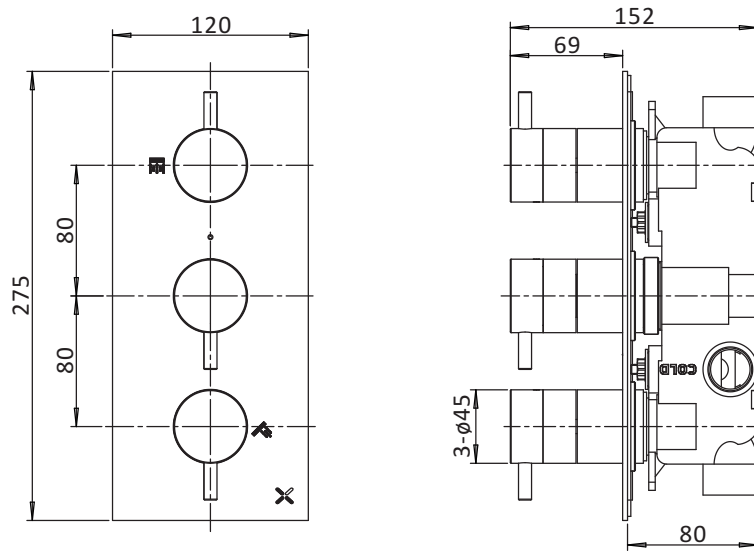

## DESCRIPTION

MPRO 3 Handle Shower Handset  
Etched Trimset Portrait Brushed Bronze

WEBSITE LINK [Click Here](#)

CATEGORY	Brassware
WARRANTY DETAILS	15 Years
COLOUR	Brushed Bronze
FINISH APPLICATION	PVD
PRIMARY MATERIAL	Brass
INSTALL TYPE	Wall Mounted
PRODUCT WIDTH MM	120
PRODUCT LENGTH MM	275
PRODUCT NET WEIGHT KG	1.53

NUMBER OF OUTLETS	2
WASTE INCLUDED	No
ANTI-SCALD	No
ENERGY SAVING	No
SHOWER HOSE & HANDSET ARE INCLUDED	No

PRESSURE (BAR)	0.2	0.5	1	2	3	4	5
PRIMARY FLOWRATE							
HANDSET FLOWRATE							
MESSAGE FLOW RATE							
AIR FLOW RATE							
WIRE FLOW RATE							
WATERFALL FLOW RATE							
MIST FLOW RATE							
HANDSPRAY FLOW RATE							

## TECHNICAL DIMENSIONS

Dimensions in mm unless otherwise specified.

Tolerances (per material type) apply.