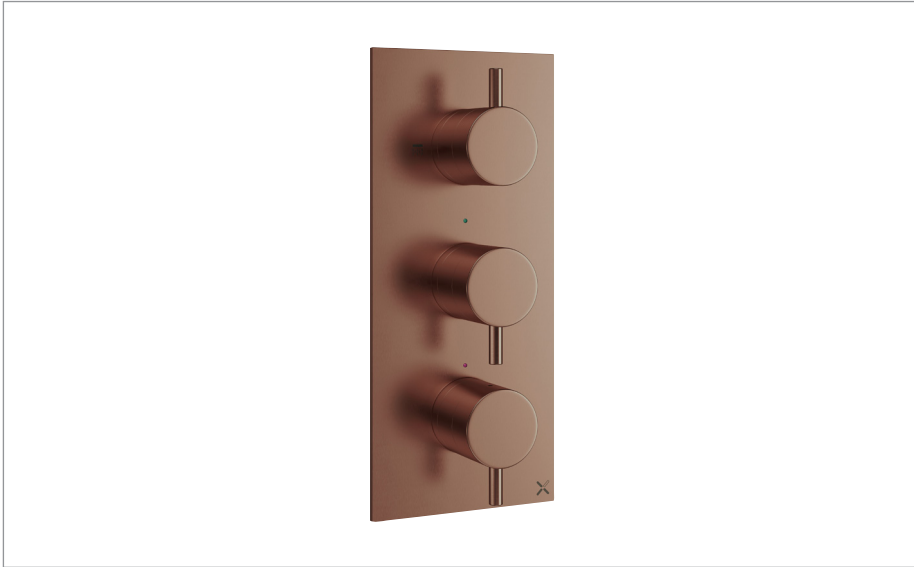

PRODUCT DATA SHEET

PRODUCT CODE

PRO2000LBPBZ

RANGE

MPRO

DESCRIPTION

MPRO 3 Handle Shower Handset
Etched Trimset Portrait Brushed Bronze

WEBSITE LINK [Click Here](#)

CATEGORY	Brassware
WARRANTY DETAILS	15 Years
COLOUR	Brushed Bronze
FINISH APPLICATION	PVD
PRIMARY MATERIAL	Brass
INSTALL TYPE	Wall Mounted
PRODUCT WIDTH MM	120
PRODUCT LENGTH MM	275
PRODUCT NET WEIGHT KG	1.53

NUMBER OF OUTLETS	2
WASTE INCLUDED	No
ANTI-SCALD	No
ENERGY SAVING	No
SHOWER HOSE & HANDSET ARE INCLUDED	No

PRESSURE (BAR)	0.2	0.5	1	2	3	4	5
PRIMARY FLOWRATE							
HANDSET FLOWRATE							
MESSAGE FLOW RATE							
AIR FLOW RATE							
WIRE FLOW RATE							
WATERFALL FLOW RATE							
MIST FLOW RATE							
HANDSPRAY FLOW RATE