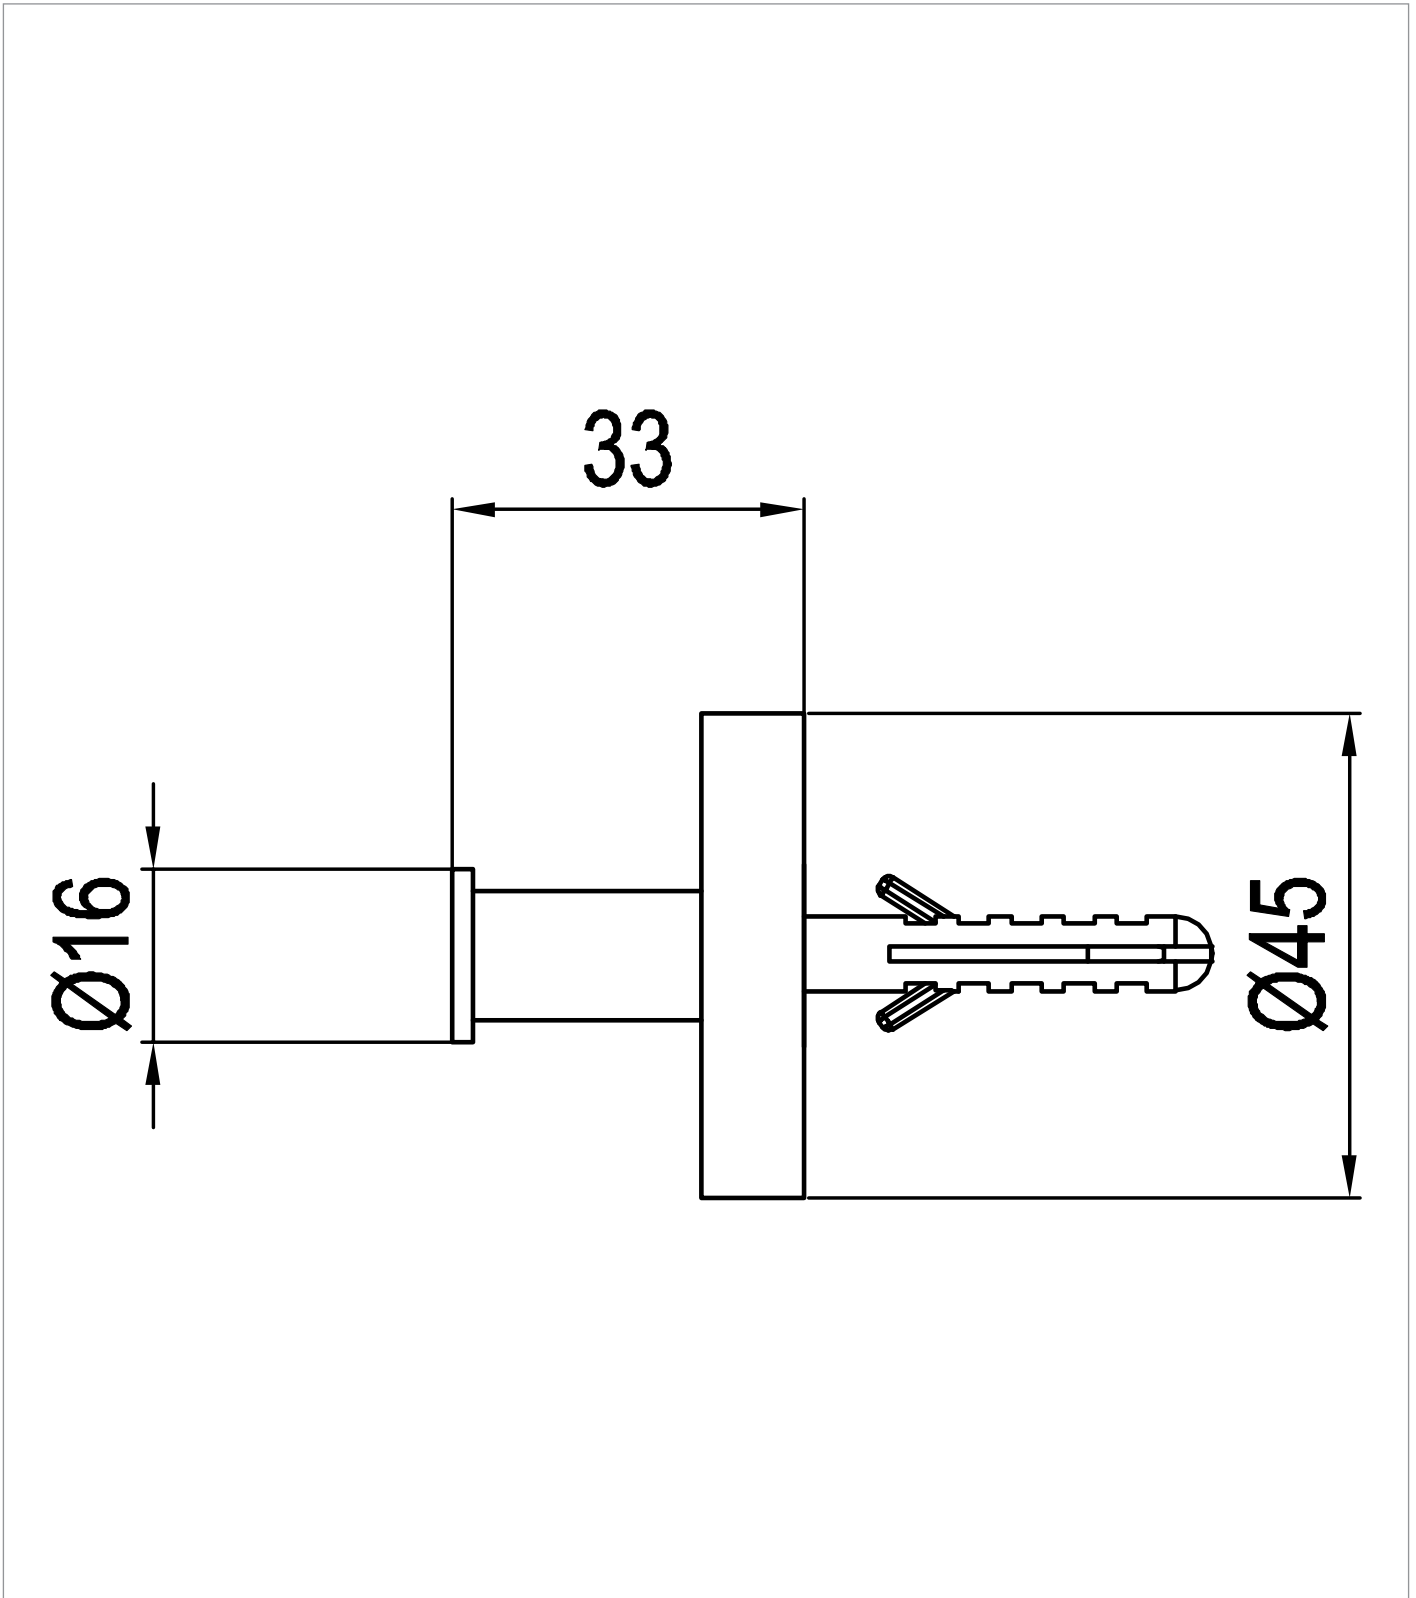

## DESCRIPTION

3ONE6 Robe Hook Stainless Brushed Brass Effect

WEBSITE LINK [Click Here](#)

CATEGORY	Accessories
WARRANTY DETAILS	15 Years
COLOUR	Brushed Brass Effect
FINISH APPLICATION	PVD
PRIMARY MATERIAL	316 Stainless Steel
INSTALL TYPE	Wall Mounted
PRODUCT WIDTH MM	45
PRODUCT HEIGHT MM	45
PRODUCT NET WEIGHT KG	0.09

## TECHNICAL DIMENSIONS

Dimensions in mm unless otherwise specified.

Tolerances (per material type) apply.