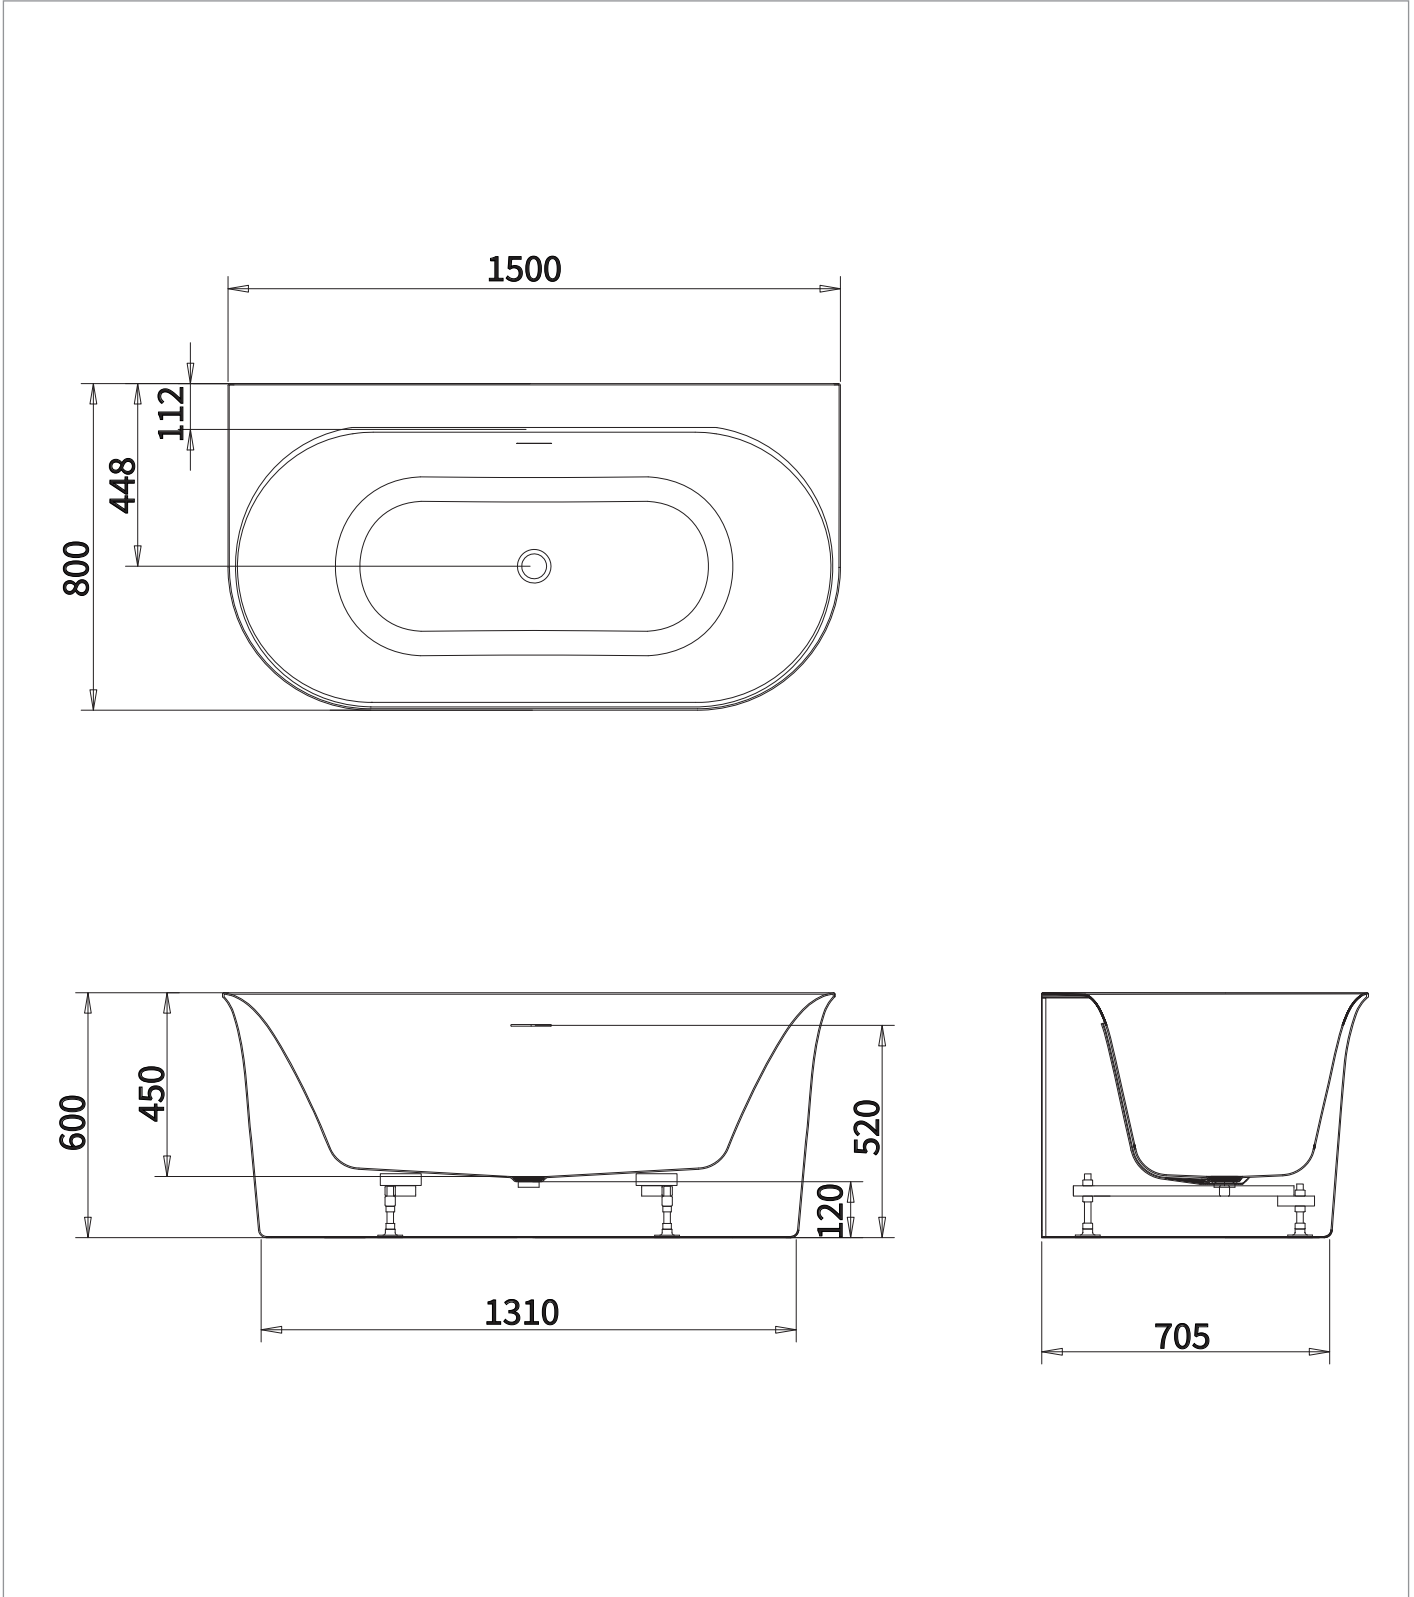

PRODUCT DATA SHEET

PRODUCT CODE

FSBCUR1580W

RANGE

Back to Wall Baths

DESCRIPTION

Cursa Back To Wall Bath with Overflow and Waste 1500 x 800mm Gloss White

CATEGORY	Baths
WARRANTY DETAILS	10 Years
COLOUR	Gloss White
PRIMARY MATERIAL	Acrylic
INSTALL TYPE	Floor Standing
PRODUCT WIDTH MM	1500
PRODUCT HEIGHT MM	600
PRODUCT LENGTH MM	800
PRODUCT NET WEIGHT KG	38
STANDARDS	BS EN 14516:2015+A1:2018

WEIGHT AT CAPACITY 1 (KG)	178
CAPACITY 2 (L) - WATER AT OVERFLOW LEVEL WITH 1 PERSON	108
BUILT IN OVERFLOW	Yes
THICKNESS	4
WASTE DIAMETER	50
CAPACITY 1 (L) - WATER AT OVERFLOW LEVEL BATHS	178

TECHNICAL DIMENSIONS

Dimensions in mm unless otherwise specified.

Tolerances (per material type) apply.

SPARES LIST

Only the parts labelled are available as spares.

NO SPARES AVAILABLE