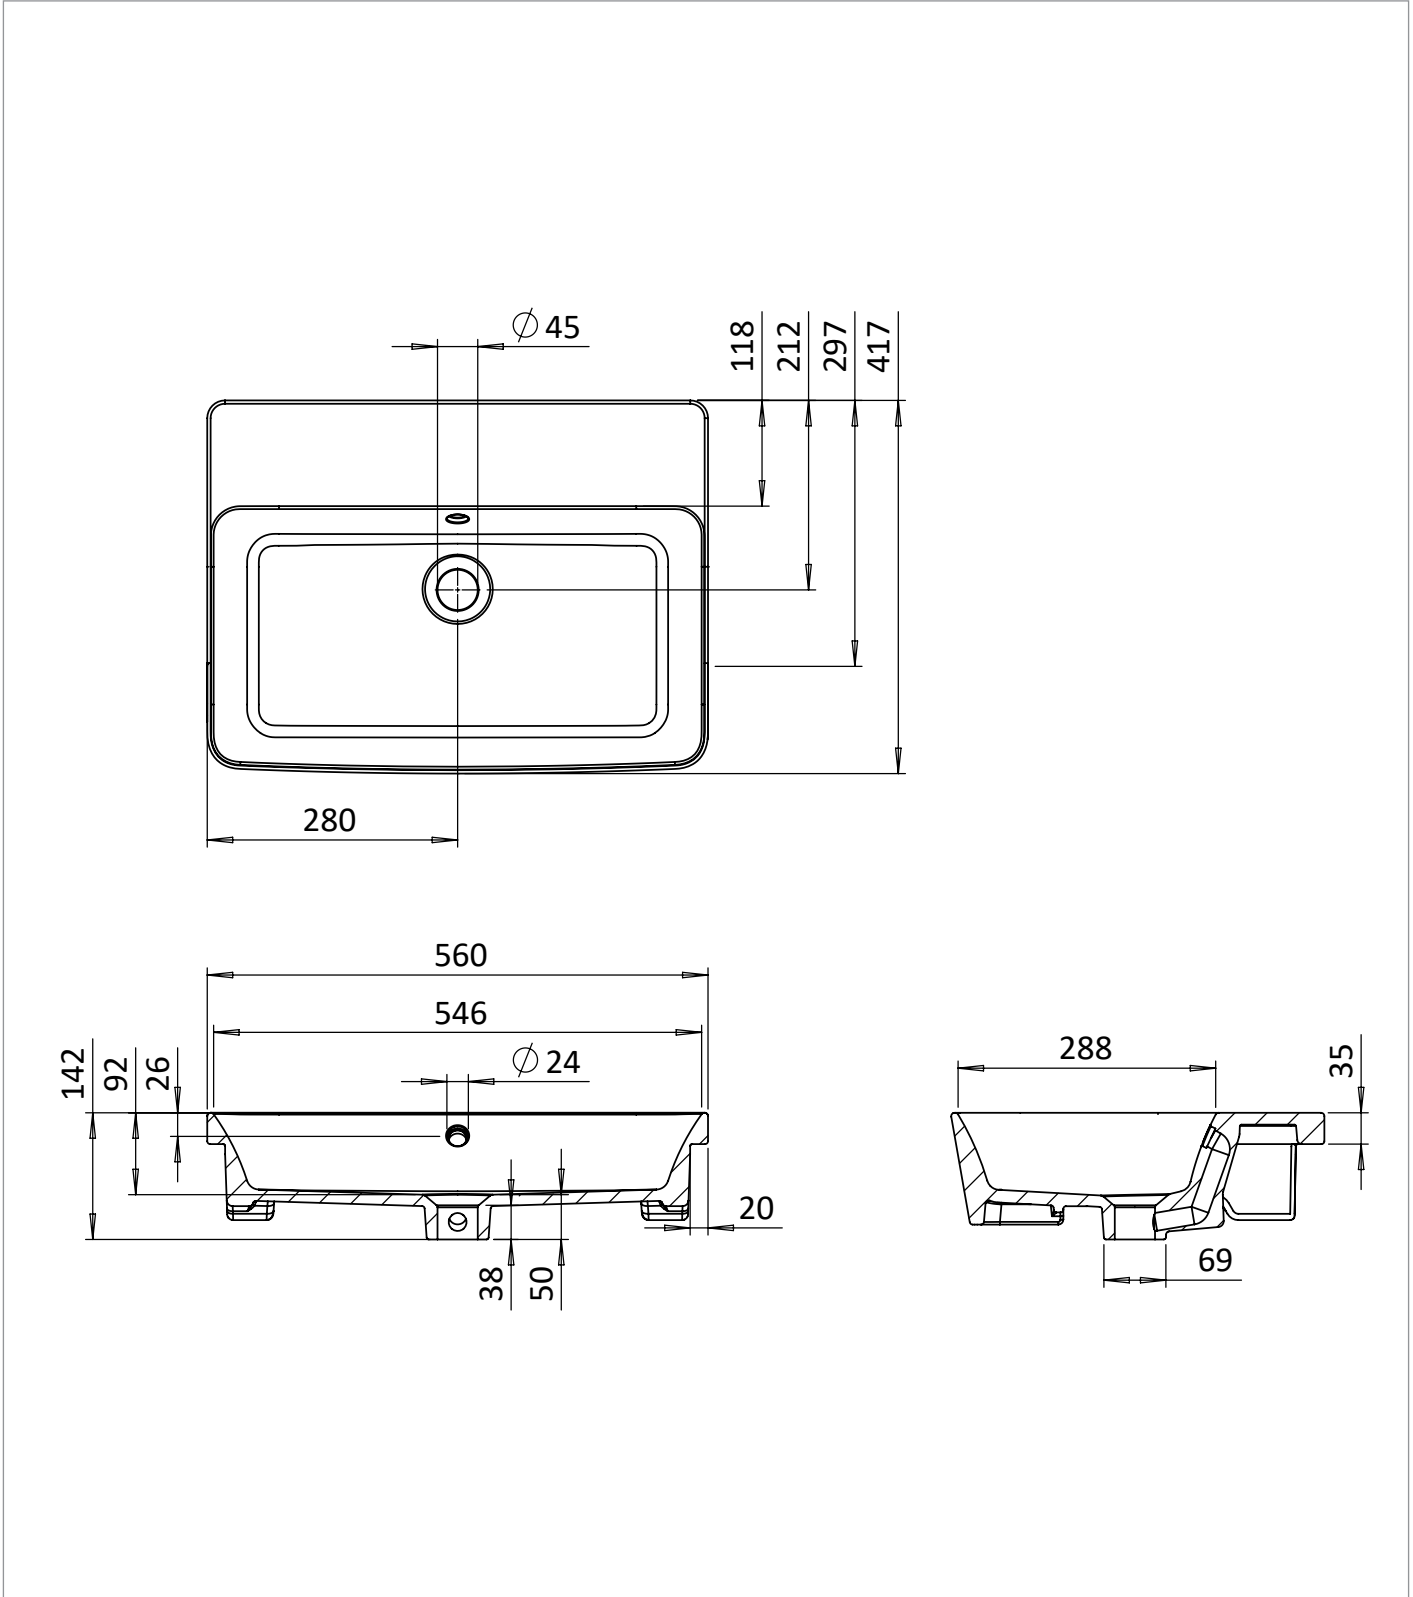

PRODUCT DATA SHEET

PRODUCT CODE

LB0550SCW

RANGE

Libra

DESCRIPTION

Libra Semi Recessed Basin 56x42 0TH
Gloss White

CATEGORY	Sanitaryware
WARRANTY DETAILS	Lifetime
COLOUR	Gloss White
FINISH APPLICATION	Glazed
PRIMARY MATERIAL	Fine Fire Clay
INSTALL TYPE	Furniture Mounted
PRODUCT WIDTH MM	560
PRODUCT HEIGHT MM	142
PRODUCT DEPTH MM	417
PRODUCT NET WEIGHT KG	13.26
STANDARDS	EN 14688, EN 31

TAP HOLES	0TH
FIXINGS INCLUDED	No
OVERFLOW	Yes
BASIN WASTE SIZE	45mm
CAPACITY 1L - WATER AT OVERFLOW LEVEL BASIN	7

TECHNICAL DIMENSIONS

Dimensions in mm unless otherwise specified.

Tolerances (per material type) apply.