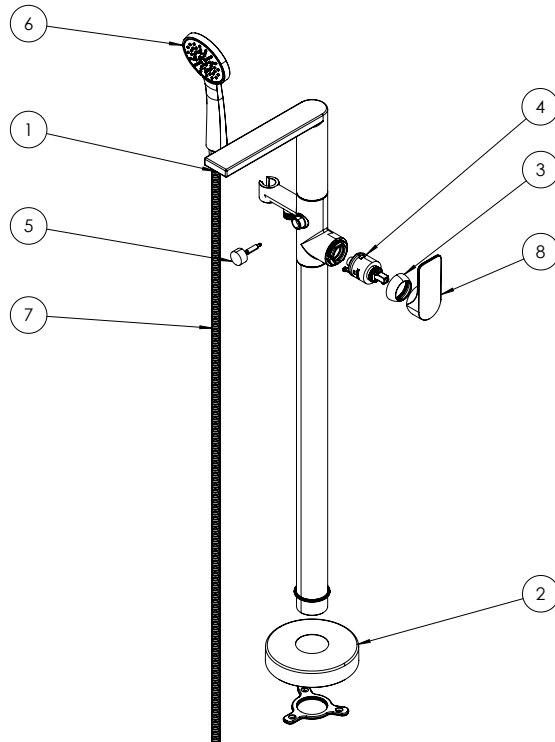

PRODUCT DATA SHEET

PRODUCT CODE

FS416FC

RANGE

Fuse

DESCRIPTION

Fuse Bath Shower Mixer Floor Standing Chrome

WEBSITE LINK [Click Here](#)

CATEGORY	Brassware
WARRANTY DETAILS	15 Years
COLOUR	Chrome
FINISH APPLICATION	Electroplated
PRIMARY MATERIAL	Brass
INSTALL TYPE	Floor Mounted
PRODUCT WIDTH MM	236
PRODUCT HEIGHT MM	1028
PRODUCT NET WEIGHT	4.97
STANDARDS	BS EN 817:2008

MINIMUM PRESSURE (BAR)	2
MAX WORKING PRESSURE (BAR)	5
TAP HOLES	1
NUMBER OF OUTLETS	2
HEADWORK	40mm Single lever ceramic cartridge
SPOUT PROJECTION	195
INLET CONNECTIONS THREAD	G3/4"
FLOW REGULATOR	Slim Honeycomb
WASTE INCLUDED	No
ANTI-SCALD	No
ENERGY SAVING	No
SHOWER HOSE & HANDSET ARE INCLUDED	Yes

TECHNICAL DIMENSIONS

Dimensions in mm unless otherwise specified.

Tolerances (per material type) apply.

SPARES LIST

Only the parts labelled are available as spares.

NUMBER	PART CODE	DESCRIPTION
1	CW1304	416 Aerator Drift & Fuse
2	CW1310	416 Base Plate Brushed Brass Drift & Fuse
	CW1306	416 Base Plate Chrome Drift & Chrome
	CW1313	416 Base Plate Matt Black Drift & Fuse
3	CW1308	416 Cartridge Cover Brushed Brass Drift & Hose
	CW1302	416 Cartridge Cover Chrome Drift & Fuse
	CW1311	416 Cartridge Cover Matt Black Drift & Fuse
4	CW1303	416 Cartridge Drift & Fuse
5	CW1309	416 Diverter Brushed Brass Drift & Fuse
	CW1305	416 Diverter Chrome Drift & Chrome
	CW1312	416 Diverter Matt Black Drift & Fuse
6	CW1294	416/422 Handset Brushed Brass Drift & Fuse
	CW1290	416/422 Handset Chrome Drift & Fuse
	CW1298	416/422 Handset Matt Black Drift & Fuse
7	CW1296	416/422 Shower Hose Brushed Brass Drift & Fuse
	CW1292	416/422 Shower Hose Chrome Drift & Fuse
	CW1300	416/422 Shower Hose Matt Black Drift & Fuse
8	CW1346	FS416 Handle Brushed Brass
	CW1345	FS416 Handle Chrome
	CW1347	FS416 Handle Matt Black