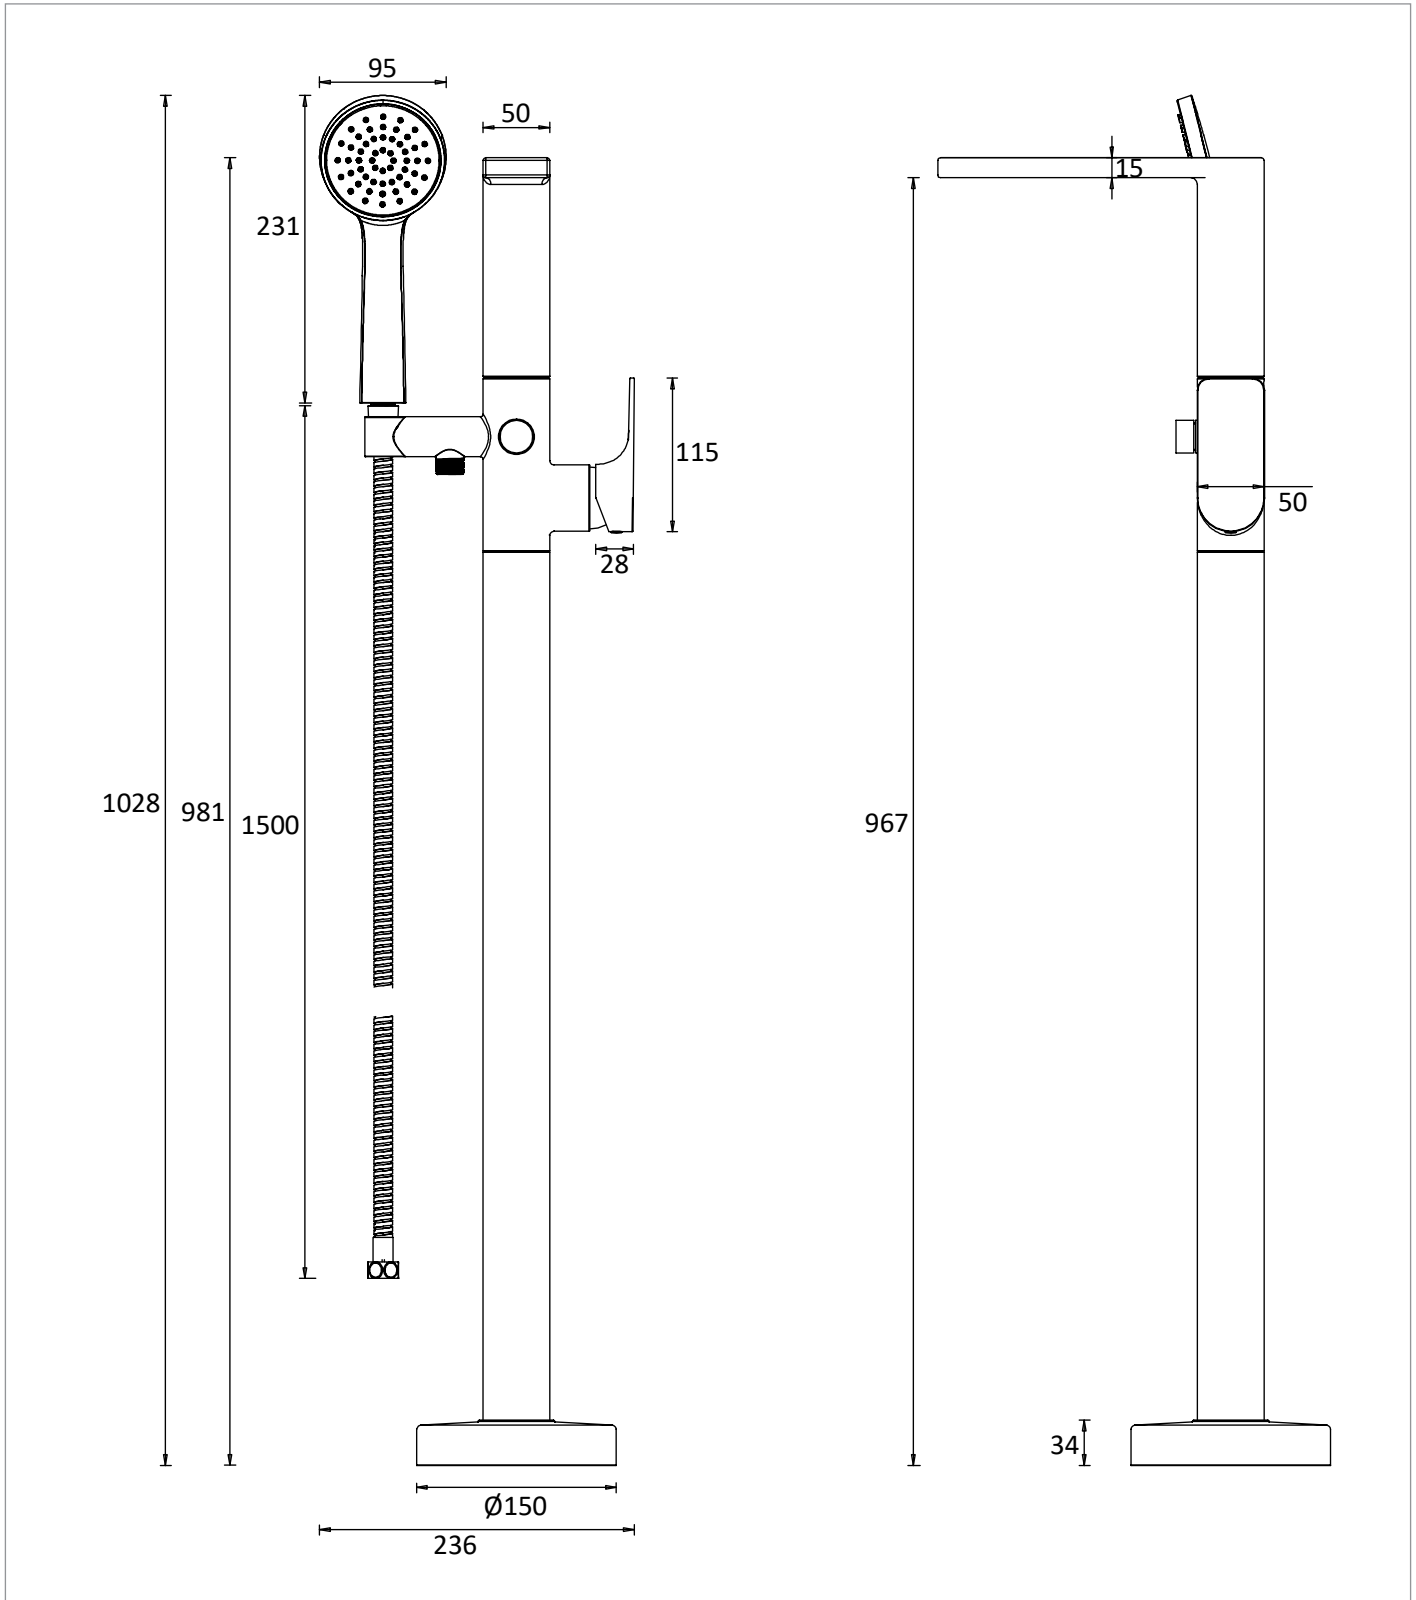

PRODUCT DATA SHEET

PRODUCT CODE

FS416FC

RANGE

Fuse

DESCRIPTION

Fuse Bath Shower Mixer Floor Standing Chrome

WEBSITE LINK [Click Here](#)

CATEGORY	Brassware
WARRANTY DETAILS	15 Years
COLOUR	Chrome
FINISH APPLICATION	Electroplated
PRIMARY MATERIAL	Brass
INSTALL TYPE	Floor Mounted
PRODUCT WIDTH MM	236
PRODUCT HEIGHT MM	1028
PRODUCT NET WEIGHT	4.97
STANDARDS	BS EN 817:2008

MINIMUM PRESSURE (BAR)	2
MAX WORKING PRESSURE (BAR)	5
TAP HOLES	1
NUMBER OF OUTLETS	2
HEADWORK	40mm Single lever ceramic cartridge
SPOUT PROJECTION	195
INLET CONNECTIONS THREAD	G3/4"
FLOW REGULATOR	Slim Honeycomb
WASTE INCLUDED	No
ANTI-SCALD	No
ENERGY SAVING	No
SHOWER HOSE & HANDSET ARE INCLUDED	Yes

TECHNICAL DIMENSIONS

Dimensions in mm unless otherwise specified.

Tolerances (per material type) apply.

SPARES LIST

Only the parts labelled are available as spares.

NUMBER	PART CODE	DESCRIPTION
1	CW1304	416 Aerator Drift & Fuse
2	CW1310	416 Base Plate Brushed Brass Drift & Fuse
	CW1306	416 Base Plate Chrome Drift & Chrome
	CW1313	416 Base Plate Matt Black Drift & Fuse
3	CW1308	416 Cartridge Cover Brushed Brass Drift & Hose
	CW1302	416 Cartridge Cover Chrome Drift & Fuse
	CW1311	416 Cartridge Cover Matt Black Drift & Fuse
4	CW1303	416 Cartridge Drift & Fuse
5	CW1309	416 Diverter Brushed Brass Drift & Fuse
	CW1305	416 Diverter Chrome Drift & Chrome
	CW1312	416 Diverter Matt Black Drift & Fuse
6	CW1294	416/422 Handset Brushed Brass Drift & Fuse
	CW1290	416/422 Handset Chrome Drift & Fuse
	CW1298	416/422 Handset Matt Black Drift & Fuse
7	CW1296	416/422 Shower Hose Brushed Brass Drift & Fuse
	CW1292	416/422 Shower Hose Chrome Drift & Fuse
	CW1300	416/422 Shower Hose Matt Black Drift & Fuse
8	CW1346	FS416 Handle Brushed Brass
	CW1345	FS416 Handle Chrome
	CW1347	FS416 Handle Matt Black