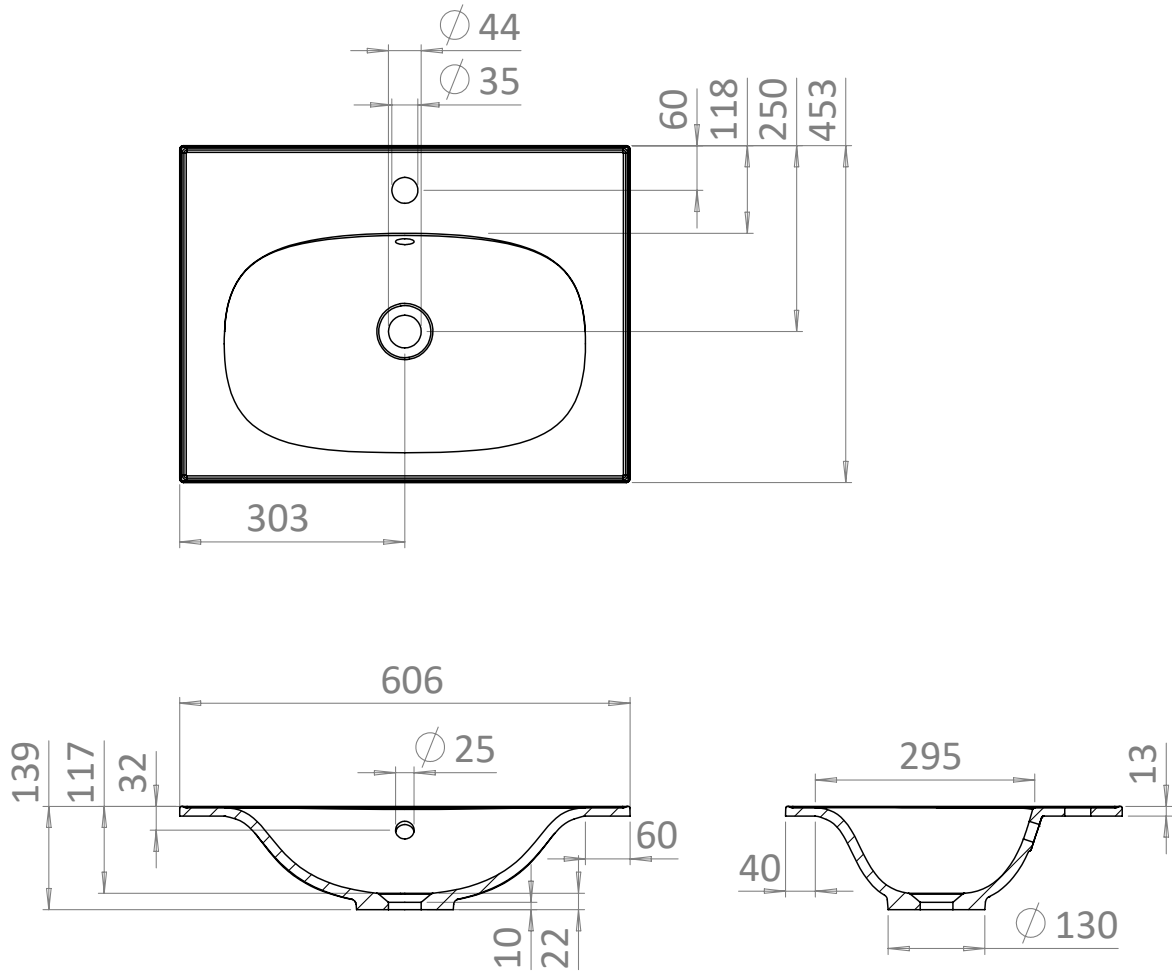

# PRODUCT DATA SHEET

PRODUCT CODE  
FB0611SRW

RANGE  
FURN BASIN

DESCRIPTION  
Furniture Basin 600mm 1TH White  
Overflow

COLOUR	White
MATERIAL	Cast Mineral Marble
STANDARDS	EN 31/EN 14688 - CL0
INSTALLATION TYPE	Furniture Mounted
DOP CLASS	01-2017
CAPACITY OF WATER AT OVERFLOW LEVEL	15 L
BASIN WASTE SIZE	45mm
TAP HOLES	1TH
OVERFLOW	Yes
WARRANTY	10 Years

## TECHNICAL DIMENSIONS

Dimensions in mm unless otherwise specified.

Tolerances (per material type) apply.

V10522