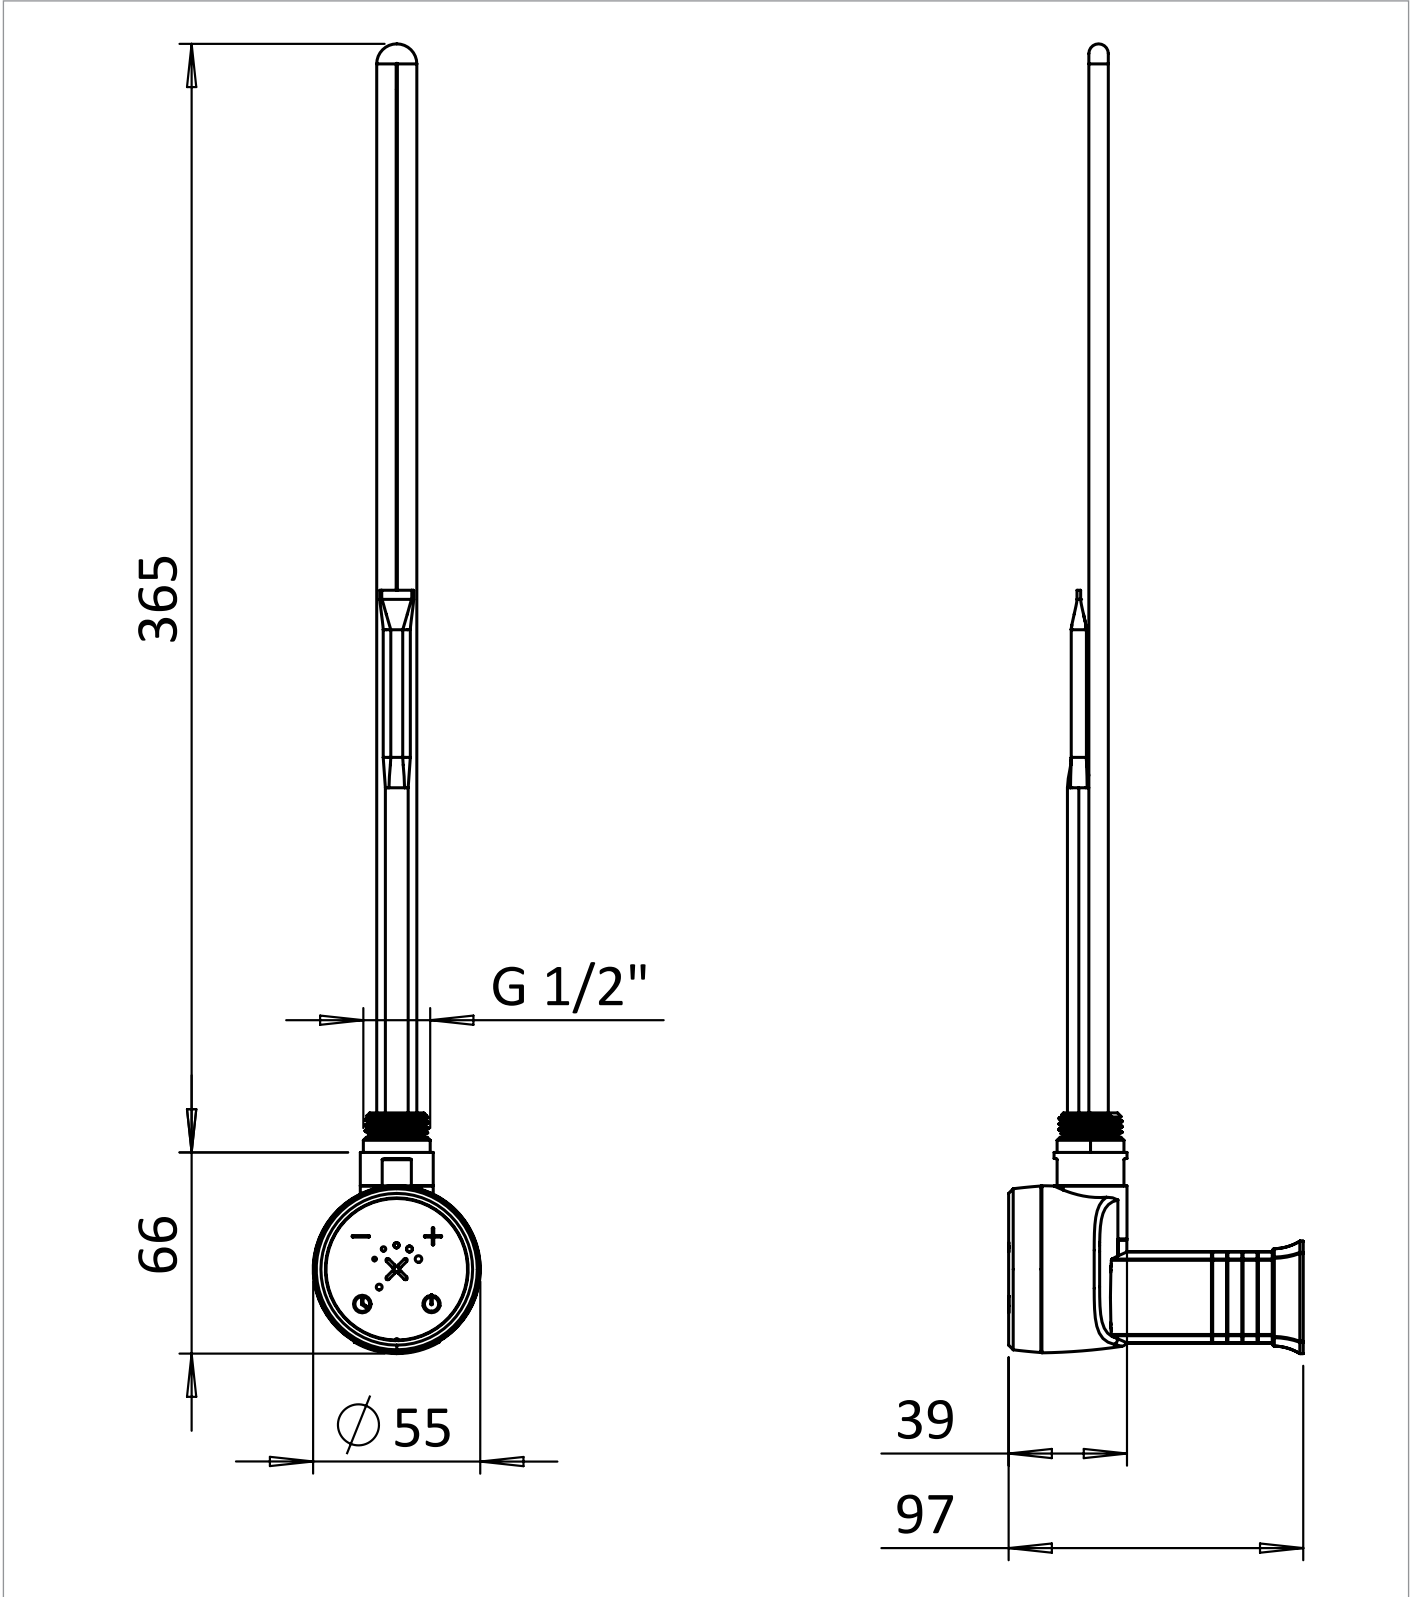

PRODUCT DATA SHEET

PRODUCT CODE

ELE600MB

RANGE

Element

DESCRIPTION

Element 600W Matt Black

WEBSITE LINK [Click Here](#)

CATEGORY	Heating
WARRANTY DETAILS	2 Years
COLOUR	Matt Black
FINISH APPLICATION	Lacquered
PRIMARY MATERIAL	ABS
PRODUCT WIDTH MM	431
PRODUCT HEIGHT MM	431
PRODUCT DEPTH MM	55
PRODUCT NET WEIGHT KG	0.31
STANDARDS	BS EN 60335-1:2012

OUTPUT (WATTS)	600
IP RATING HEATING	IPx5
CUT OUT TEMPERATURE (DEGREES)	65
OUTPUT (BTU ΔT=50)	2047.28
FULLY FILLED WEIGHT (KG)	0.31

TECHNICAL DIMENSIONS

Dimensions in mm unless otherwise specified.

Tolerances (per material type) apply.