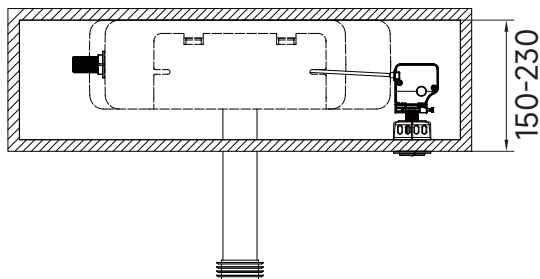

Installation

Water pressure range:
0.02Mpa(0.2 Bar) to 0.8Mpa(8 Bar)

WCCBUTTONF
WCCBUTTONMB
WCCBUTTONV

WCC39X45C See section 6

crosswater

! WARNING

Push Button Installation Area

Push Button Installation Area