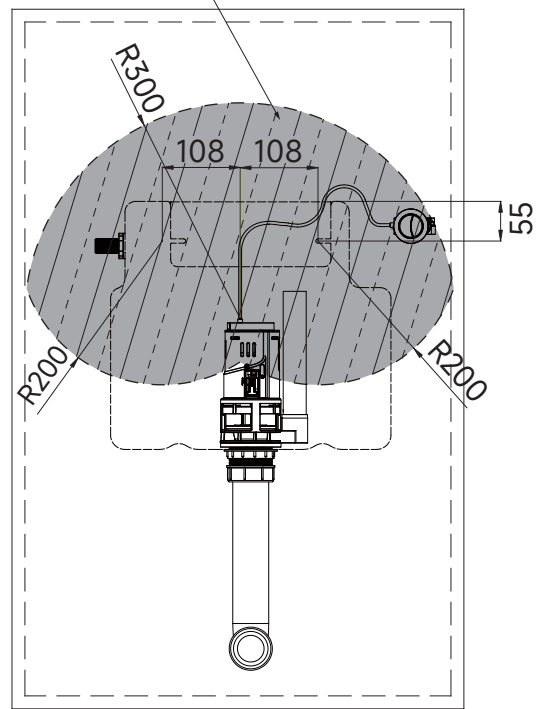

Installation

Water pressure range:
0.02Mpa(0.2 Bar) to 0.8Mpa(8 Bar)

WCCBUTTONF
WCCBUTTONMB
WCCBUTTONV

WCC39X45C See section 6

crosswater

! WARNING

Push Button Installation Area

Push Button Installation Area