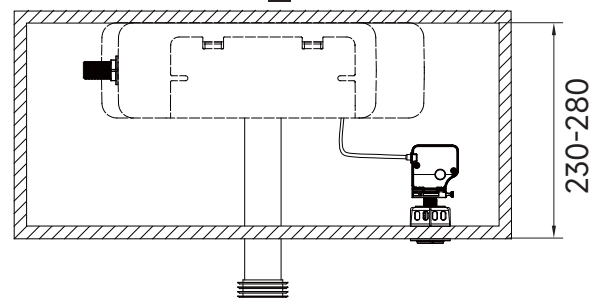

Installation

Water pressure range:
0.02Mpa(0.2 Bar) to 0.8Mpa(8 Bar)

WCCBUTTONF
WCCBUTTONMB
WCCBUTTONV

WCC39X45C See section 6

crosswater

! WARNING

Push Button Installation Area

Push Button Installation Area