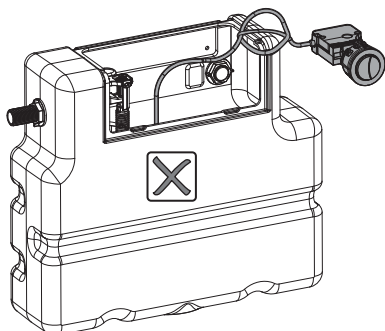

Installation

Water pressure range:
0.02Mpa(0.2 Bar) to 0.8Mpa(8 Bar)

WCCBUTTONF
WCCBUTTONMB
WCCBUTTONV

WCC39X45C See section 6

crosswater

! WARNING

Push Button Installation Area

Push Button Installation Area