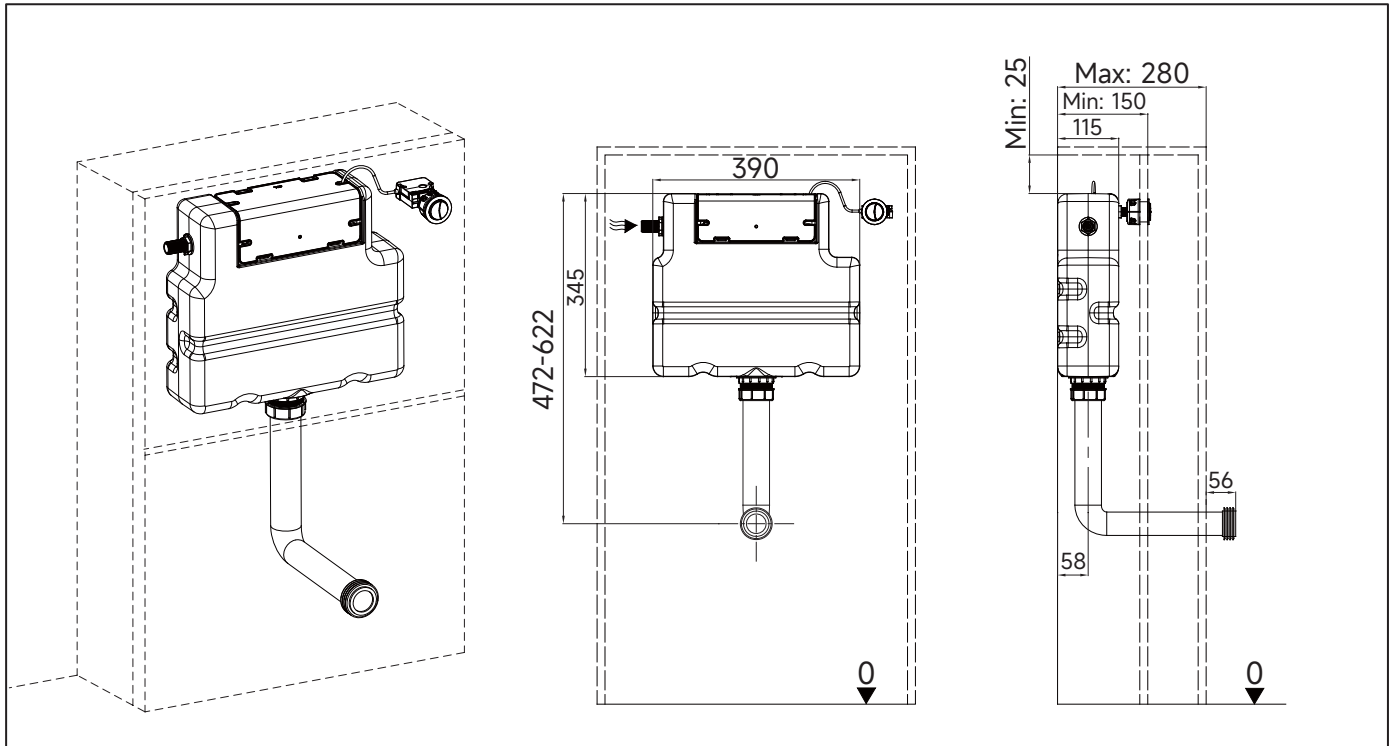

Installation

Water pressure range:
0.02Mpa(0.2 Bar) to 0.8Mpa(8 Bar)

WCCBUTTONF
WCCBUTTONMB
WCCBUTTONV

WCC39X45C See section 6

crosswater

! WARNING

Push Button Installation Area

Push Button Installation Area