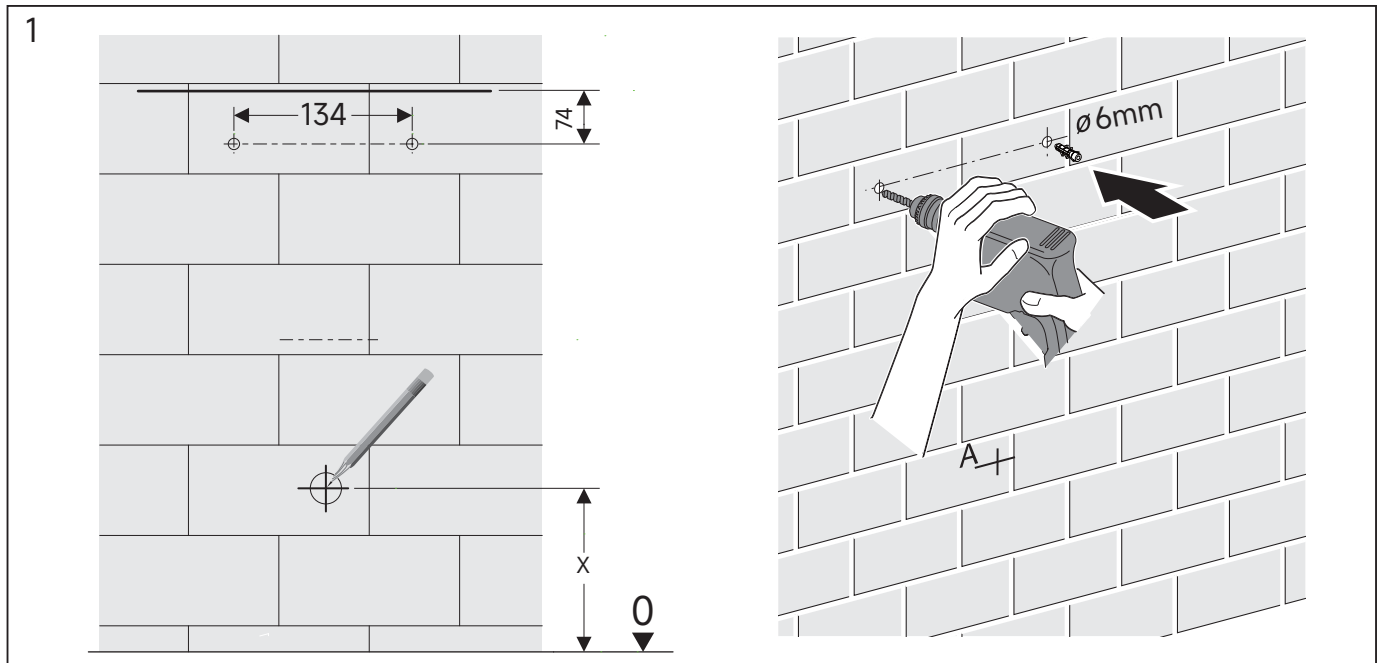

Installation

Water pressure range:
0.02Mpa(0.2 Bar) to 0.8Mpa(8 Bar)

WCCBUTTONF
WCCBUTTONMB
WCCBUTTONV

WCC39X45C See section 6

crosswater

! WARNING

Push Button Installation Area

Push Button Installation Area