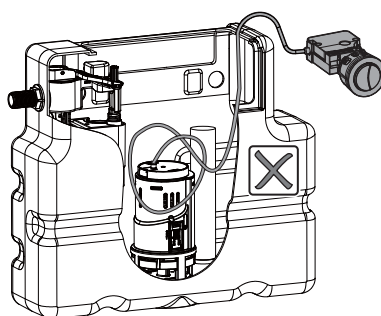

Installation

Water pressure range:
0.02Mpa(0.2 Bar) to 0.8Mpa(8 Bar)

WCCBUTTONF
WCCBUTTONMB
WCCBUTTONV

WCC39X45C See section 6

crosswater

! WARNING

Push Button Installation Area

Push Button Installation Area