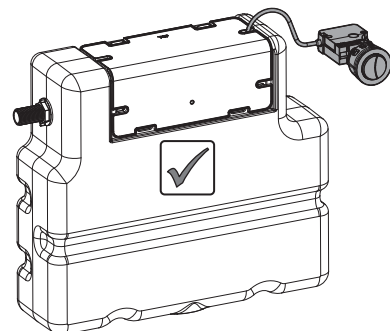

Installation

Water pressure range:
0.02Mpa(0.2 Bar) to 0.8Mpa(8 Bar)

WCCBUTTONF
WCCBUTTONMB
WCCBUTTONV

WCC39X45C See section 6

crosswater

! WARNING

Push Button Installation Area

Push Button Installation Area