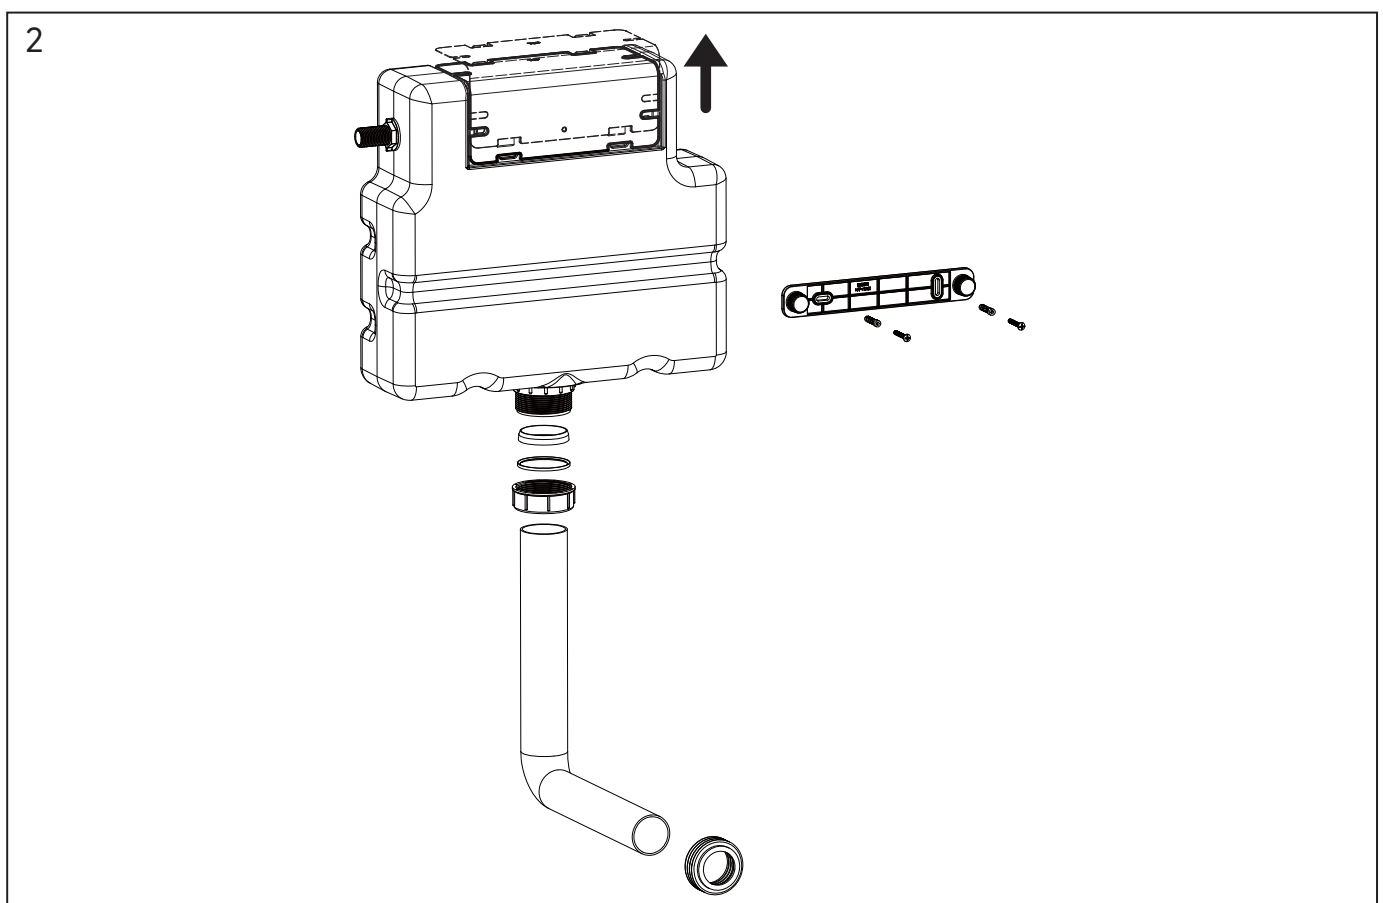

Installation

Water pressure range:
0.02Mpa(0.2 Bar) to 0.8Mpa(8 Bar)

WCCBUTTONF
WCCBUTTONMB
WCCBUTTONV

WCC39X45C See section 6

crosswater

! WARNING

Push Button Installation Area

Push Button Installation Area