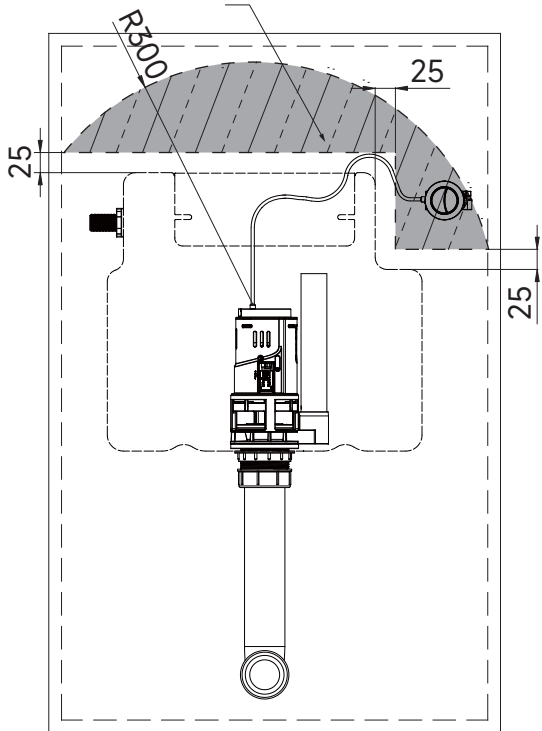

Installation

Water pressure range:
0.02Mpa(0.2 Bar) to 0.8Mpa(8 Bar)

WCCBUTTONF
WCCBUTTONMB
WCCBUTTONV

WCC39X45C See section 6

crosswater

! WARNING

Push Button Installation Area

Push Button Installation Area