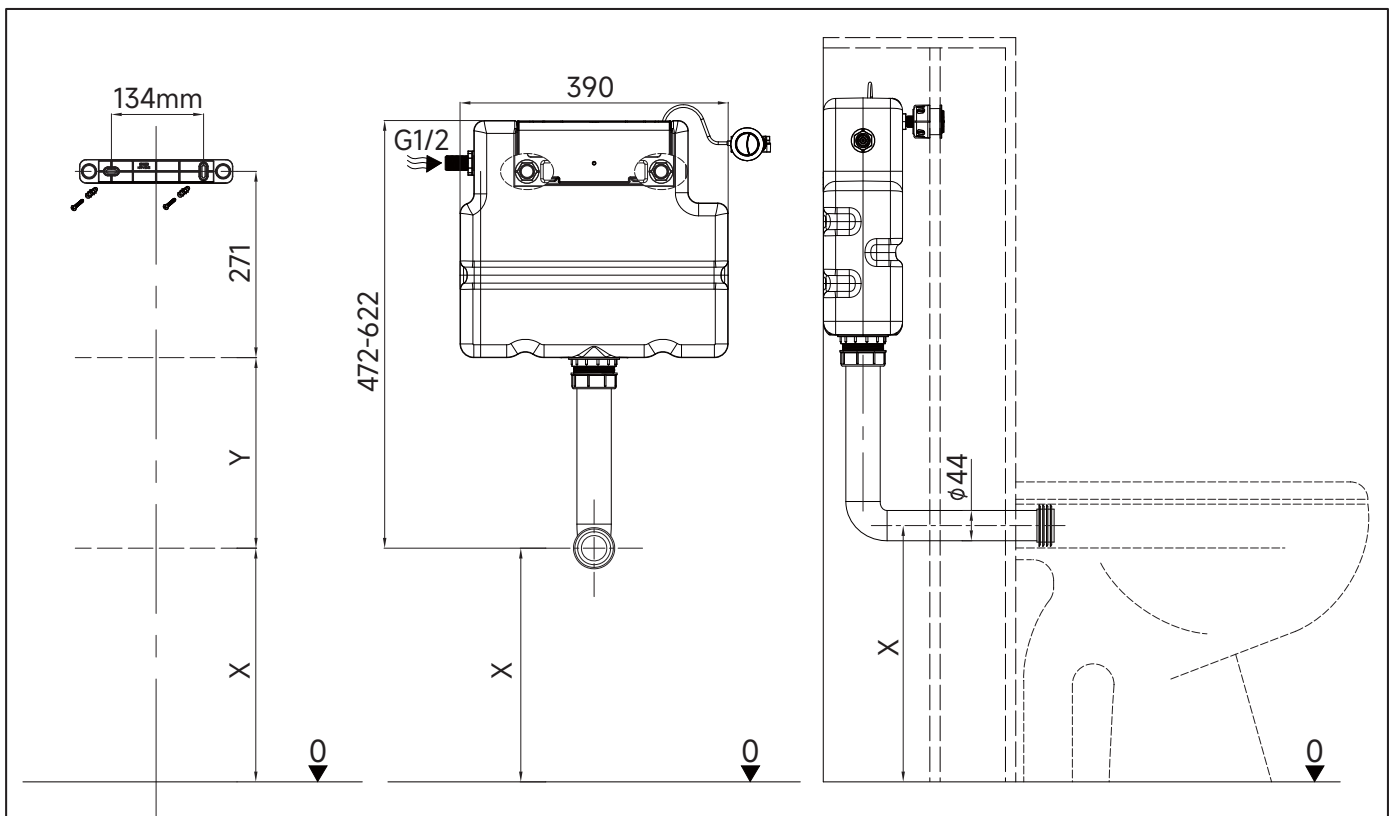

Installation

Water pressure range:
0.02Mpa(0.2 Bar) to 0.8Mpa(8 Bar)

WCCBUTTONF
WCCBUTTONMB
WCCBUTTONV

WCC39X45C See section 6

crosswater

! WARNING

Push Button Installation Area

Push Button Installation Area