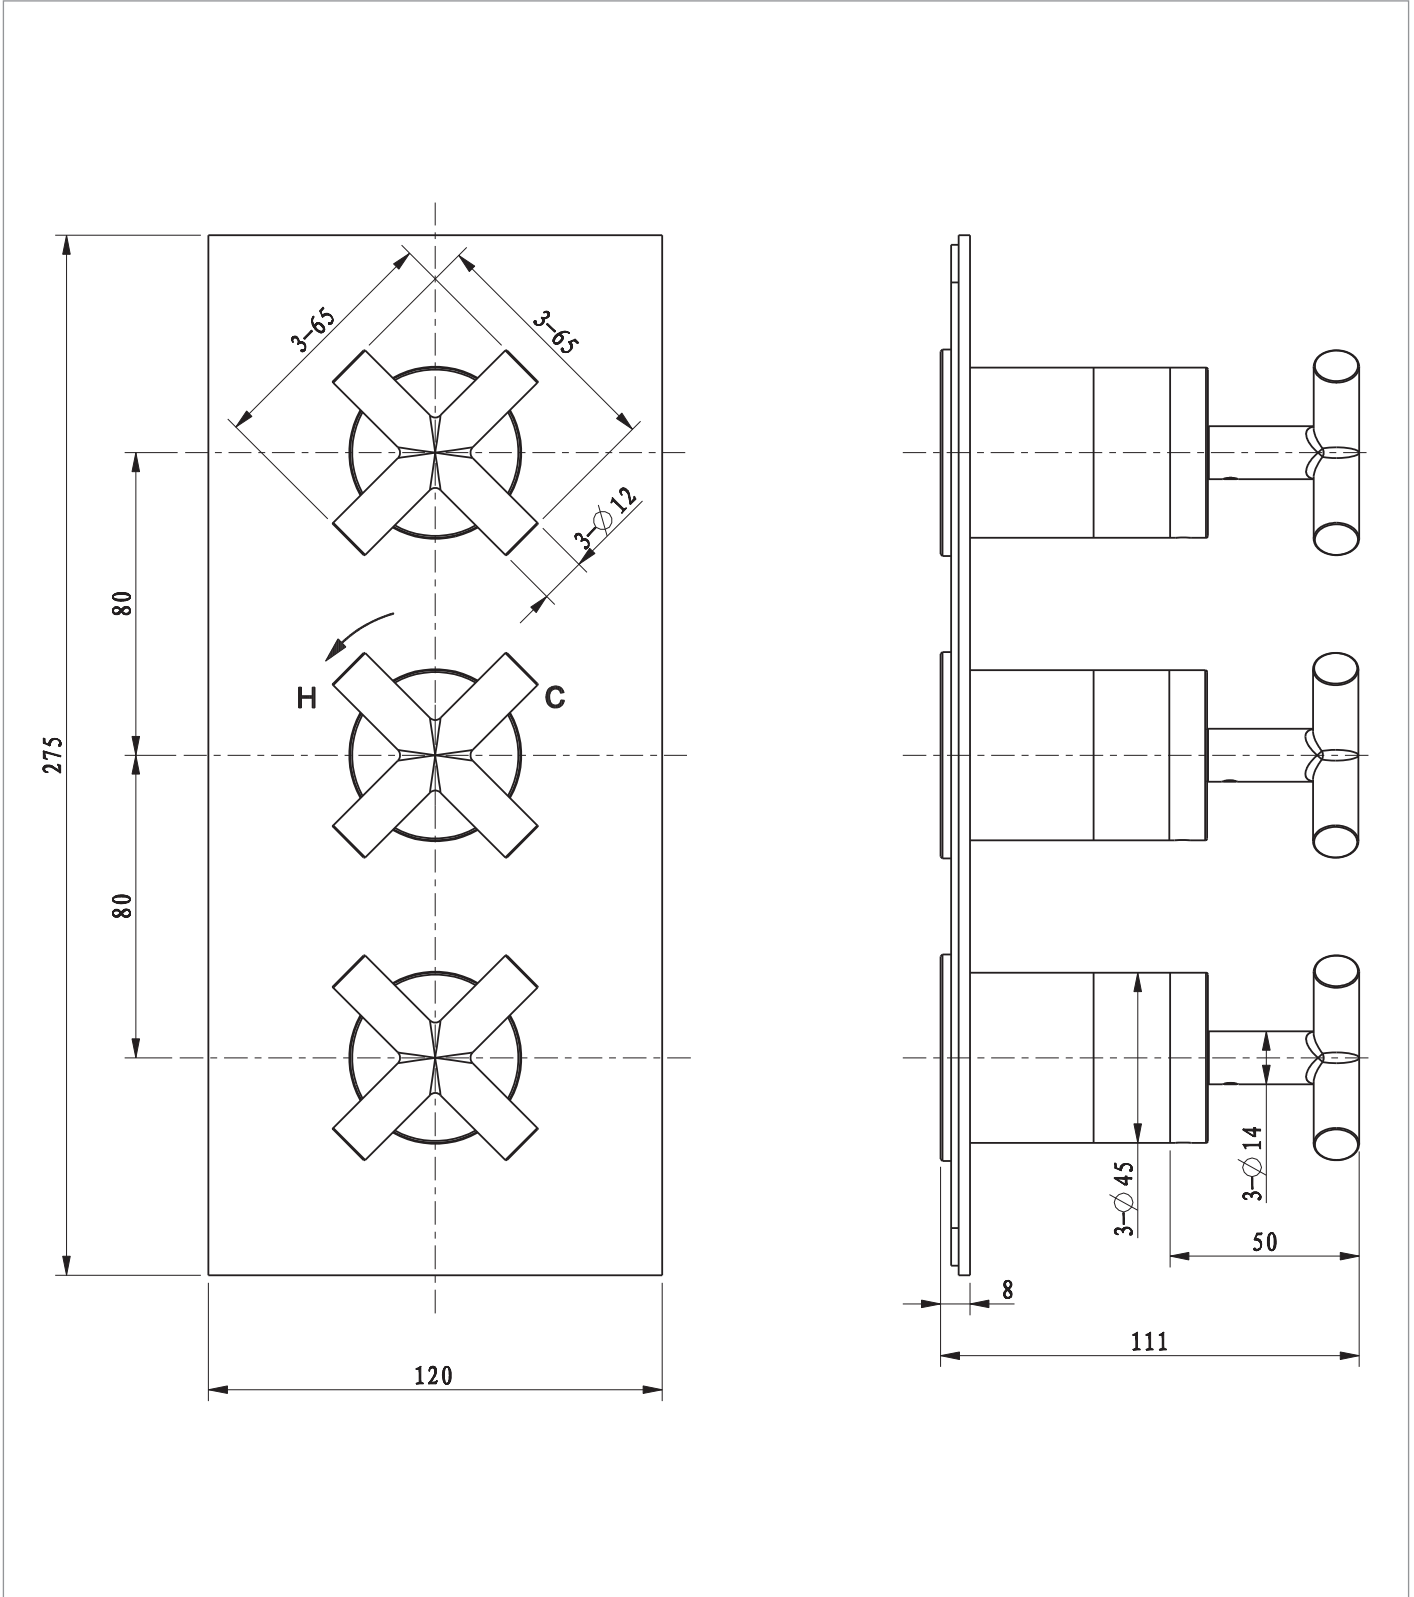

PRODUCT DATA SHEET

PRODUCT CODE

PRC2000LBPV

RANGE

MPRO Crosshead

DESCRIPTION

MPRO Crosshead 3 Handle Trimset (must be paired with WLBP2000R or WLBP3000R) Stainless Steel Effect

CATEGORY	Brassware
WARRANTY DETAILS	15 Years
COLOUR	Stainless
FINISH APPLICATION	PVD
PRIMARY MATERIAL	Brass
INSTALL TYPE	Wall Mounted
PRODUCT WIDTH MM	120
PRODUCT HEIGHT MM	275
PRODUCT LENGTH MM	111
PRODUCT DEPTH MM	111
PRODUCT NET WEIGHT KG	1.76

NUMBER OF OUTLETS	0
SWIVEL SPOUT	No
WASTE INCLUDED	No
ANTI-SCALD	No
ENERGY SAVING	No
SHOWER HOSE & HANDSET ARE INCLUDED	No

PRESSURE (BAR)	0.2	0.5	1	2	3	4	5
PRIMARY FLOWRATE							
HANDSET FLOWRATE							
MASSAGE FLOW RATE							
AIR FLOW RATE							
WIRE FLOW RATE							
WATERFALL FLOW RATE							
MIST FLOW RATE							
HANDSPRAY FLOW RATE							

TECHNICAL DIMENSIONS

Dimensions in mm unless otherwise specified.

Tolerances (per material type) apply.

SPARES LIST

Only the parts labelled are available as spares.

SPARES AVAILABLE UPON REQUEST