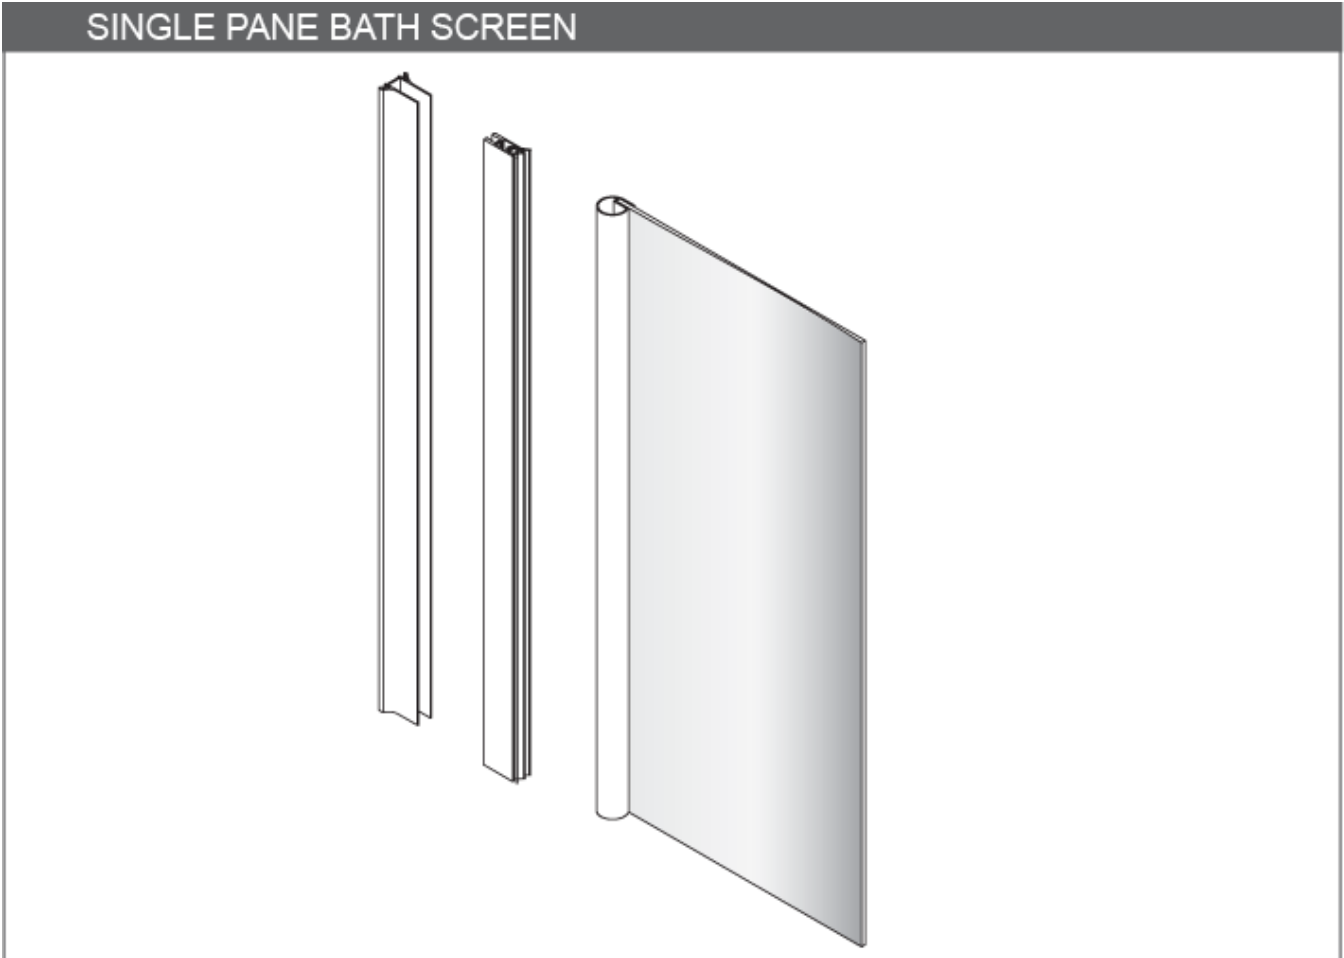

SINGLE PANE BATH SCREEN

A	 M4 *50mm Screw x 4	G	 Wall Profile Cover x 1	M	 Top Pivot Kit (LH) x 1
B	 Wall Plug x 4	H	 Top Pivot Cover x 1	N	 Top Pivot Kit (RH) x 1
C	 M4 *12mm Screw x 4	I	 Top Pivot x 1	O	 Bottom Pivot Kit (LH) x 1
D	 Washer x 4	J	 Top Pivot Cover x 1	P	 Bottom Pivot Kit (RH) x 1
E	 Cover x 4	K	 Bottom Pivot x 1	Q	 Bottom Pivot Cover (LH) x 1
F	 M3.5 *25mm Screw x 4	L1	 LH	R	 Bottom Pivot Cover (RH) x 1
		L2	 RH Waterproof Strip x 2		