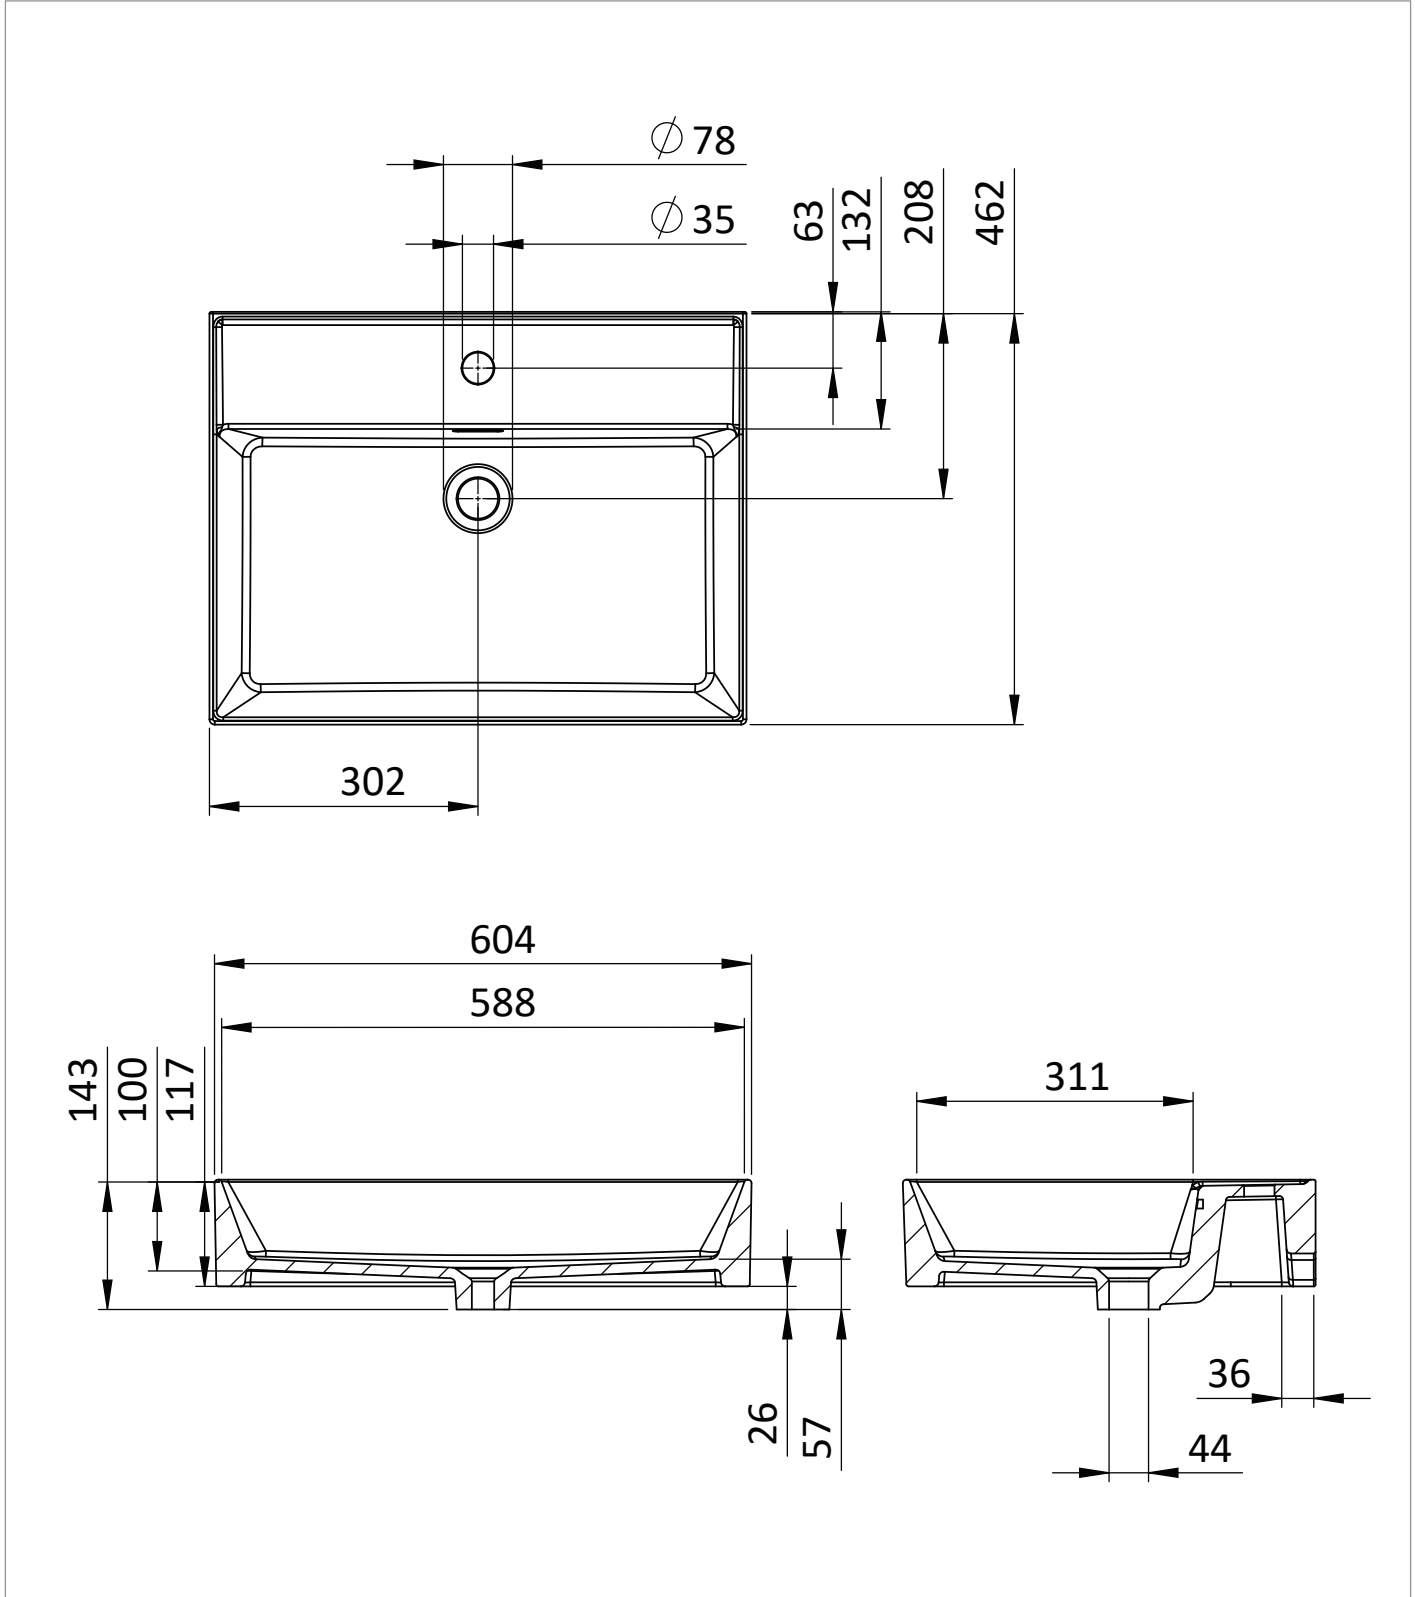

PRODUCT DATA SHEET

PRODUCT CODE

AVA0601SCW

RANGE

Avenue

DESCRIPTION

Avenue Basin 1TH Tall Ceramic Basin
600mm White

WEBSITE LINK [Click Here](#)

CATEGORY	Furniture
WARRANTY DETAILS	Lifetime
COLOUR	White
FINISH APPLICATION	Glazed
PRIMARY MATERIAL	Fine Fire Clay
INSTALL TYPE	Furniture Mounted
PRODUCT WIDTH MM	604
PRODUCT HEIGHT MM	117
PRODUCT DEPTH MM	462
PRODUCT NET WEIGHT KG	15.84
STANDARDS	En 14688

TAP HOLES	1TH
FIXINGS INCLUDED	Yes
OVERFLOW	Yes
BASIN WASTE SIZE	46
CAPACITY 1L - WATER AT OVERFLOW LEVEL BASIN	CL 25

TECHNICAL DIMENSIONS

Dimensions in mm unless otherwise specified.

Tolerances (per material type) apply.