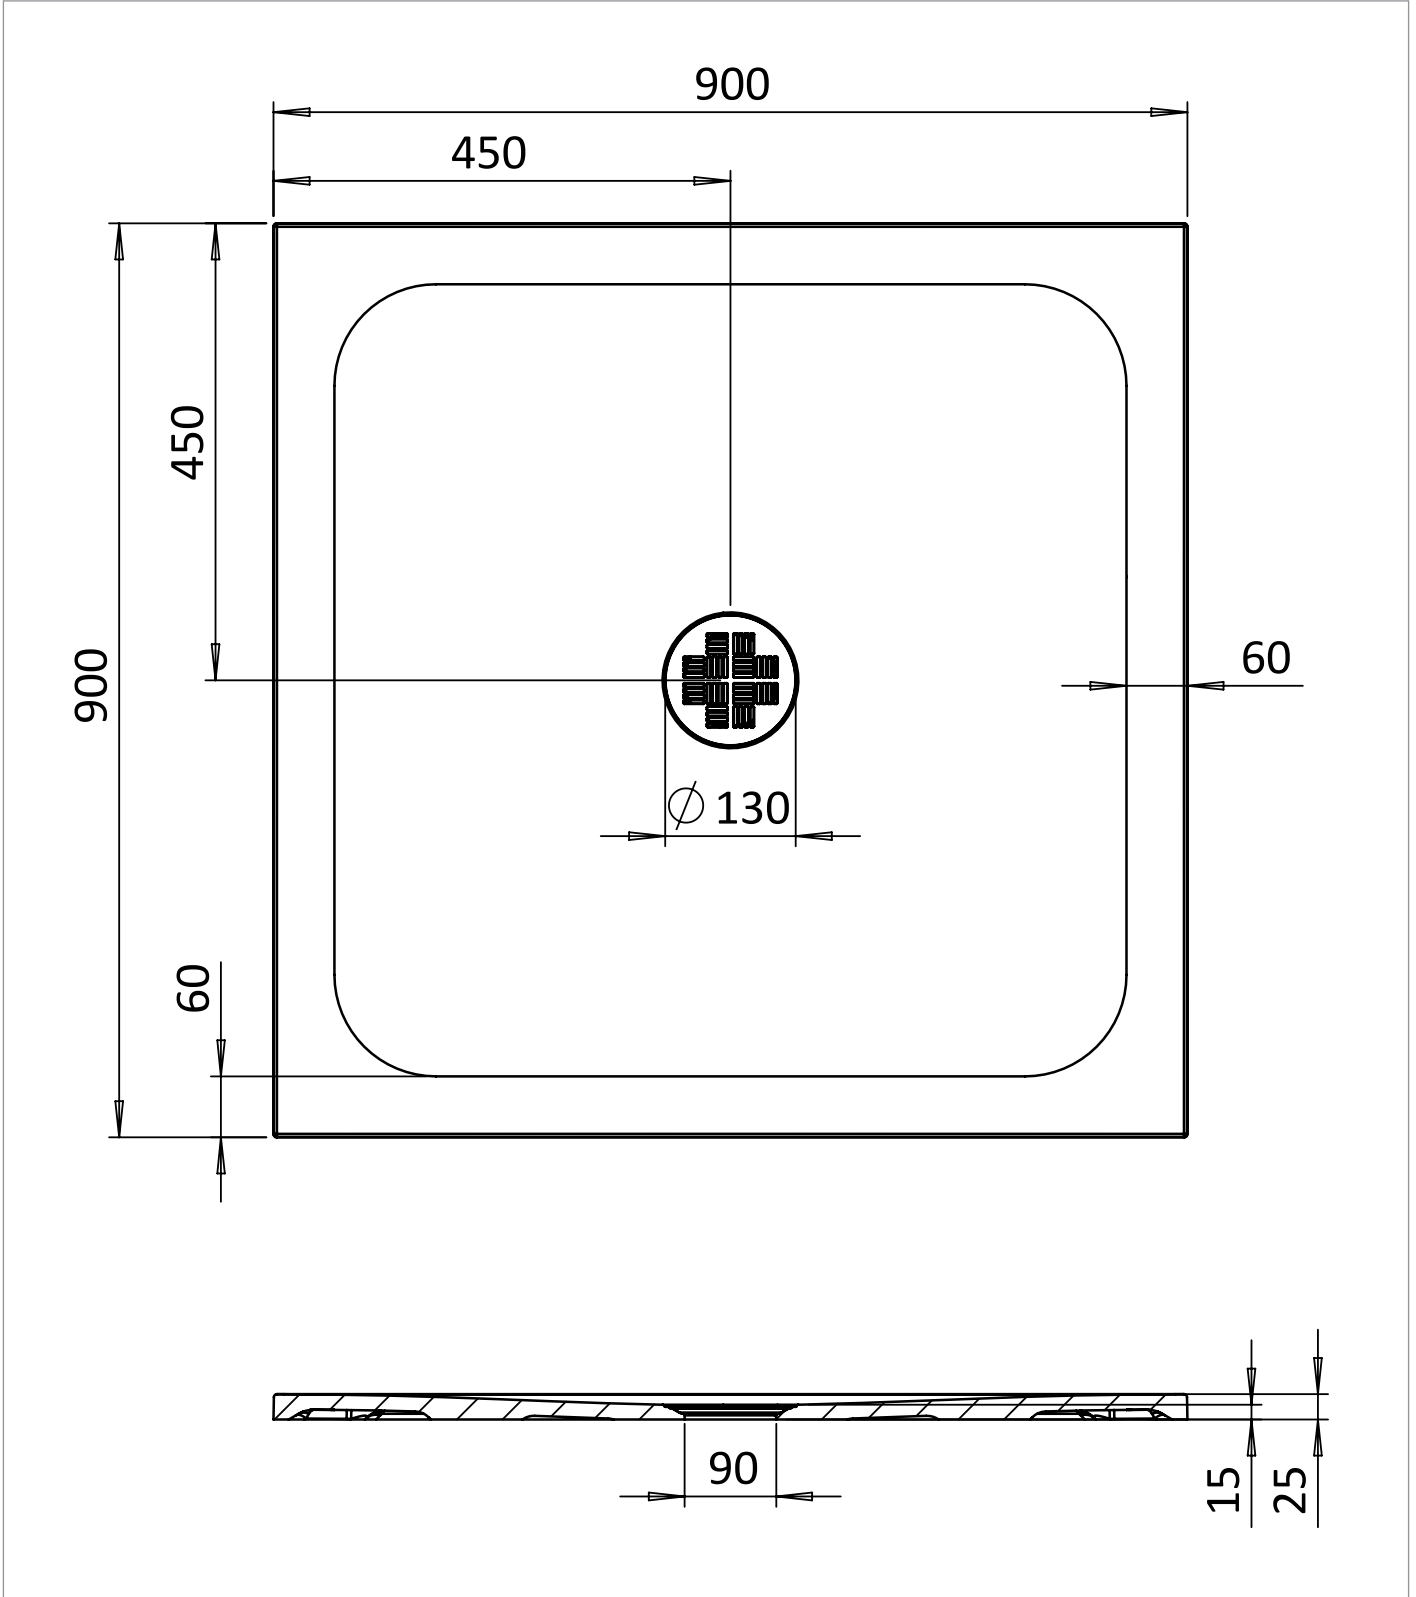

PRODUCT DATA SHEET

PRODUCT CODE

CRS900X900W

RANGE

25mm Creo

DESCRIPTION

Creo Square Shower Tray 900x900
25mm

WEBSITE LINK [Click Here](#)

CATEGORY	Showering
WARRANTY DETAILS	Lifetime
COLOUR	Gloss White
FINISH APPLICATION	Gelcoat/Nanocoat
PRIMARY MATERIAL	Dolomite
SECONDARY MATERIAL	Stone Resin
INSTALL TYPE	Floor Mounted
PRODUCT WIDTH MM	900
PRODUCT HEIGHT MM	25
PRODUCT LENGTH MM	900
PRODUCT NET WEIGHT KG	27.31
STANDARDS	EN 14527:2016+A1:2018

WASTE INCLUDED	No
WASTE WATER FLOW RATE LPM	30
OUTER EDGE DIMENSION - TRAYS (MM)	60
WASTE LOCATION	Center
ANTI-SLIP CLASS	Class A DIN 51097
WASTE SHAPE	Circular
DRYING AREA	No
RISER KIT COMPATIBLE	Yes
RISER KIT INCLUDED	No
TRAY PLANE TOLERANCE MM	+2/-2 mm
TRAY WIDTH TOLERANCE MM	+5/0 mm
TRAY LENGTH TOLERANCE MM	+5/0 mm
TRAY HEIGHT TOLERANCE MM	+2/-2 mm
TRAY WASTE HOLE TOLERANCE MM	+1/-1 mm
WASTE HOLE DIAMETER MM	90

TECHNICAL DIMENSIONS

Dimensions in mm unless otherwise specified.

Tolerances (per material type) apply.

SPARES LIST

Only the parts labelled are available as spares.

NUMBER	PART CODE	DESCRIPTION
1	CREOWASTEW	Creo Shower Waste Cover White
	MINERALPOLISH	Cast Mineral Marble Polishing Compound
	MINERALREPAIRKITWG	Cast Mineral Marble Repair Kit White Gloss
	MINERALTOUCHKITWG	Cast Mineral Marble Touch Up Kit White Gloss