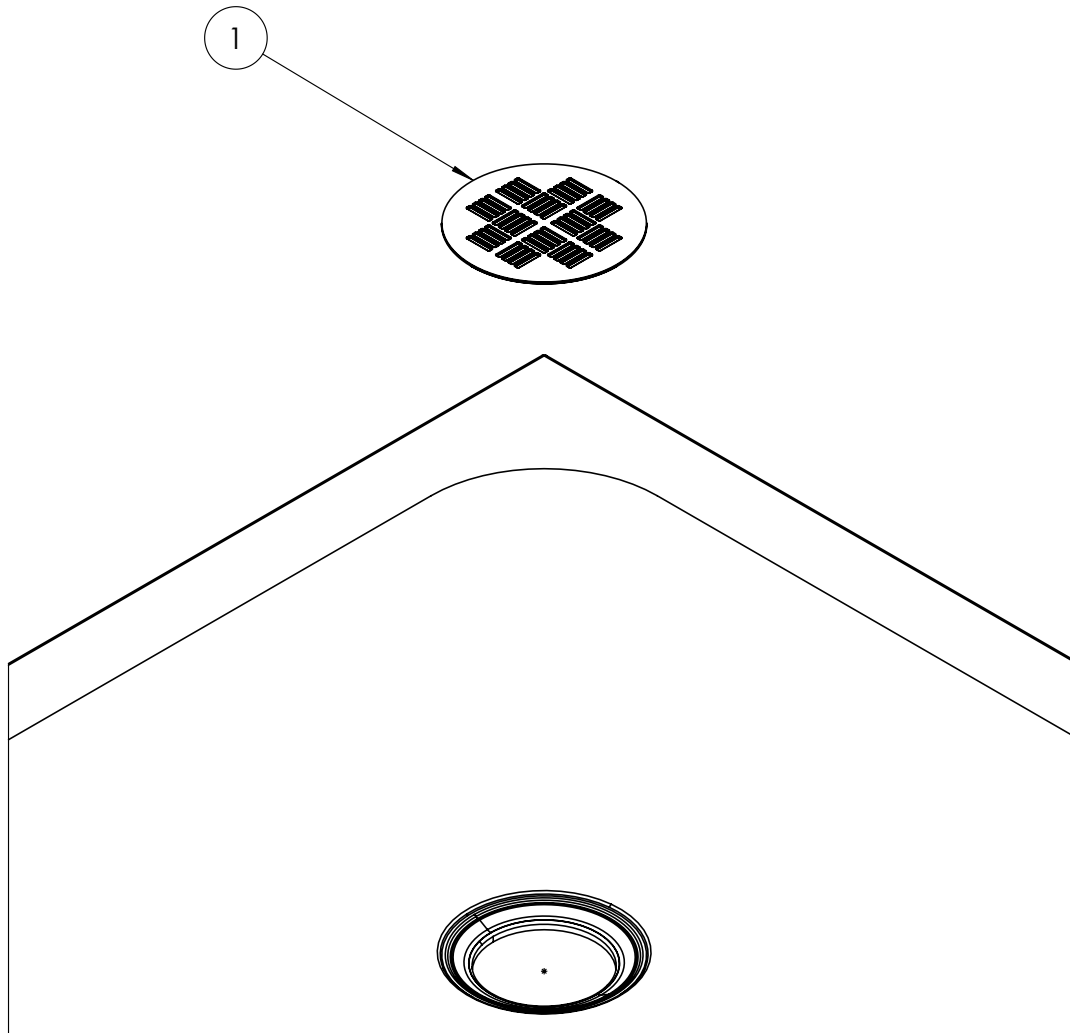

PRODUCT DATA SHEET

PRODUCT CODE

CRS900X900W

RANGE

25mm Creo

DESCRIPTION

Creo Square Shower Tray 900x900
25mm

WEBSITE LINK [Click Here](#)

CATEGORY	Showering
WARRANTY DETAILS	Lifetime
COLOUR	Gloss White
FINISH APPLICATION	Gelcoat/Nanocoat
PRIMARY MATERIAL	Dolomite
SECONDARY MATERIAL	Stone Resin
INSTALL TYPE	Floor Mounted
PRODUCT WIDTH MM	900
PRODUCT HEIGHT MM	25
PRODUCT LENGTH MM	900
PRODUCT NET WEIGHT KG	27.31
STANDARDS	EN 14527:2016+A1:2018

WASTE INCLUDED	No
WASTE WATER FLOW RATE LPM	30
OUTER EDGE DIMENSION - TRAYS (MM)	60
WASTE LOCATION	Center
ANTI-SLIP CLASS	Class A DIN 51097
WASTE SHAPE	Circular
DRYING AREA	No
RISER KIT COMPATIBLE	Yes
RISER KIT INCLUDED	No
TRAY PLANE TOLERANCE MM	+2/-2 mm
TRAY WIDTH TOLERANCE MM	+5/0 mm
TRAY LENGTH TOLERANCE MM	+5/0 mm
TRAY HEIGHT TOLERANCE MM	+2/-2 mm
TRAY WASTE HOLE TOLERANCE MM	+1/-1 mm
WASTE HOLE DIAMETER MM	90

TECHNICAL DIMENSIONS

Dimensions in mm unless otherwise specified.

Tolerances (per material type) apply.

SPARES LIST

Only the parts labelled are available as spares.

NUMBER	PART CODE	DESCRIPTION
1	CREOWASTEW	Creo Shower Waste Cover White
	MINERALPOLISH	Cast Mineral Marble Polishing Compound
	MINERALREPAIRKITWG	Cast Mineral Marble Repair Kit White Gloss
	MINERALTOUCHKITWG	Cast Mineral Marble Touch Up Kit White Gloss